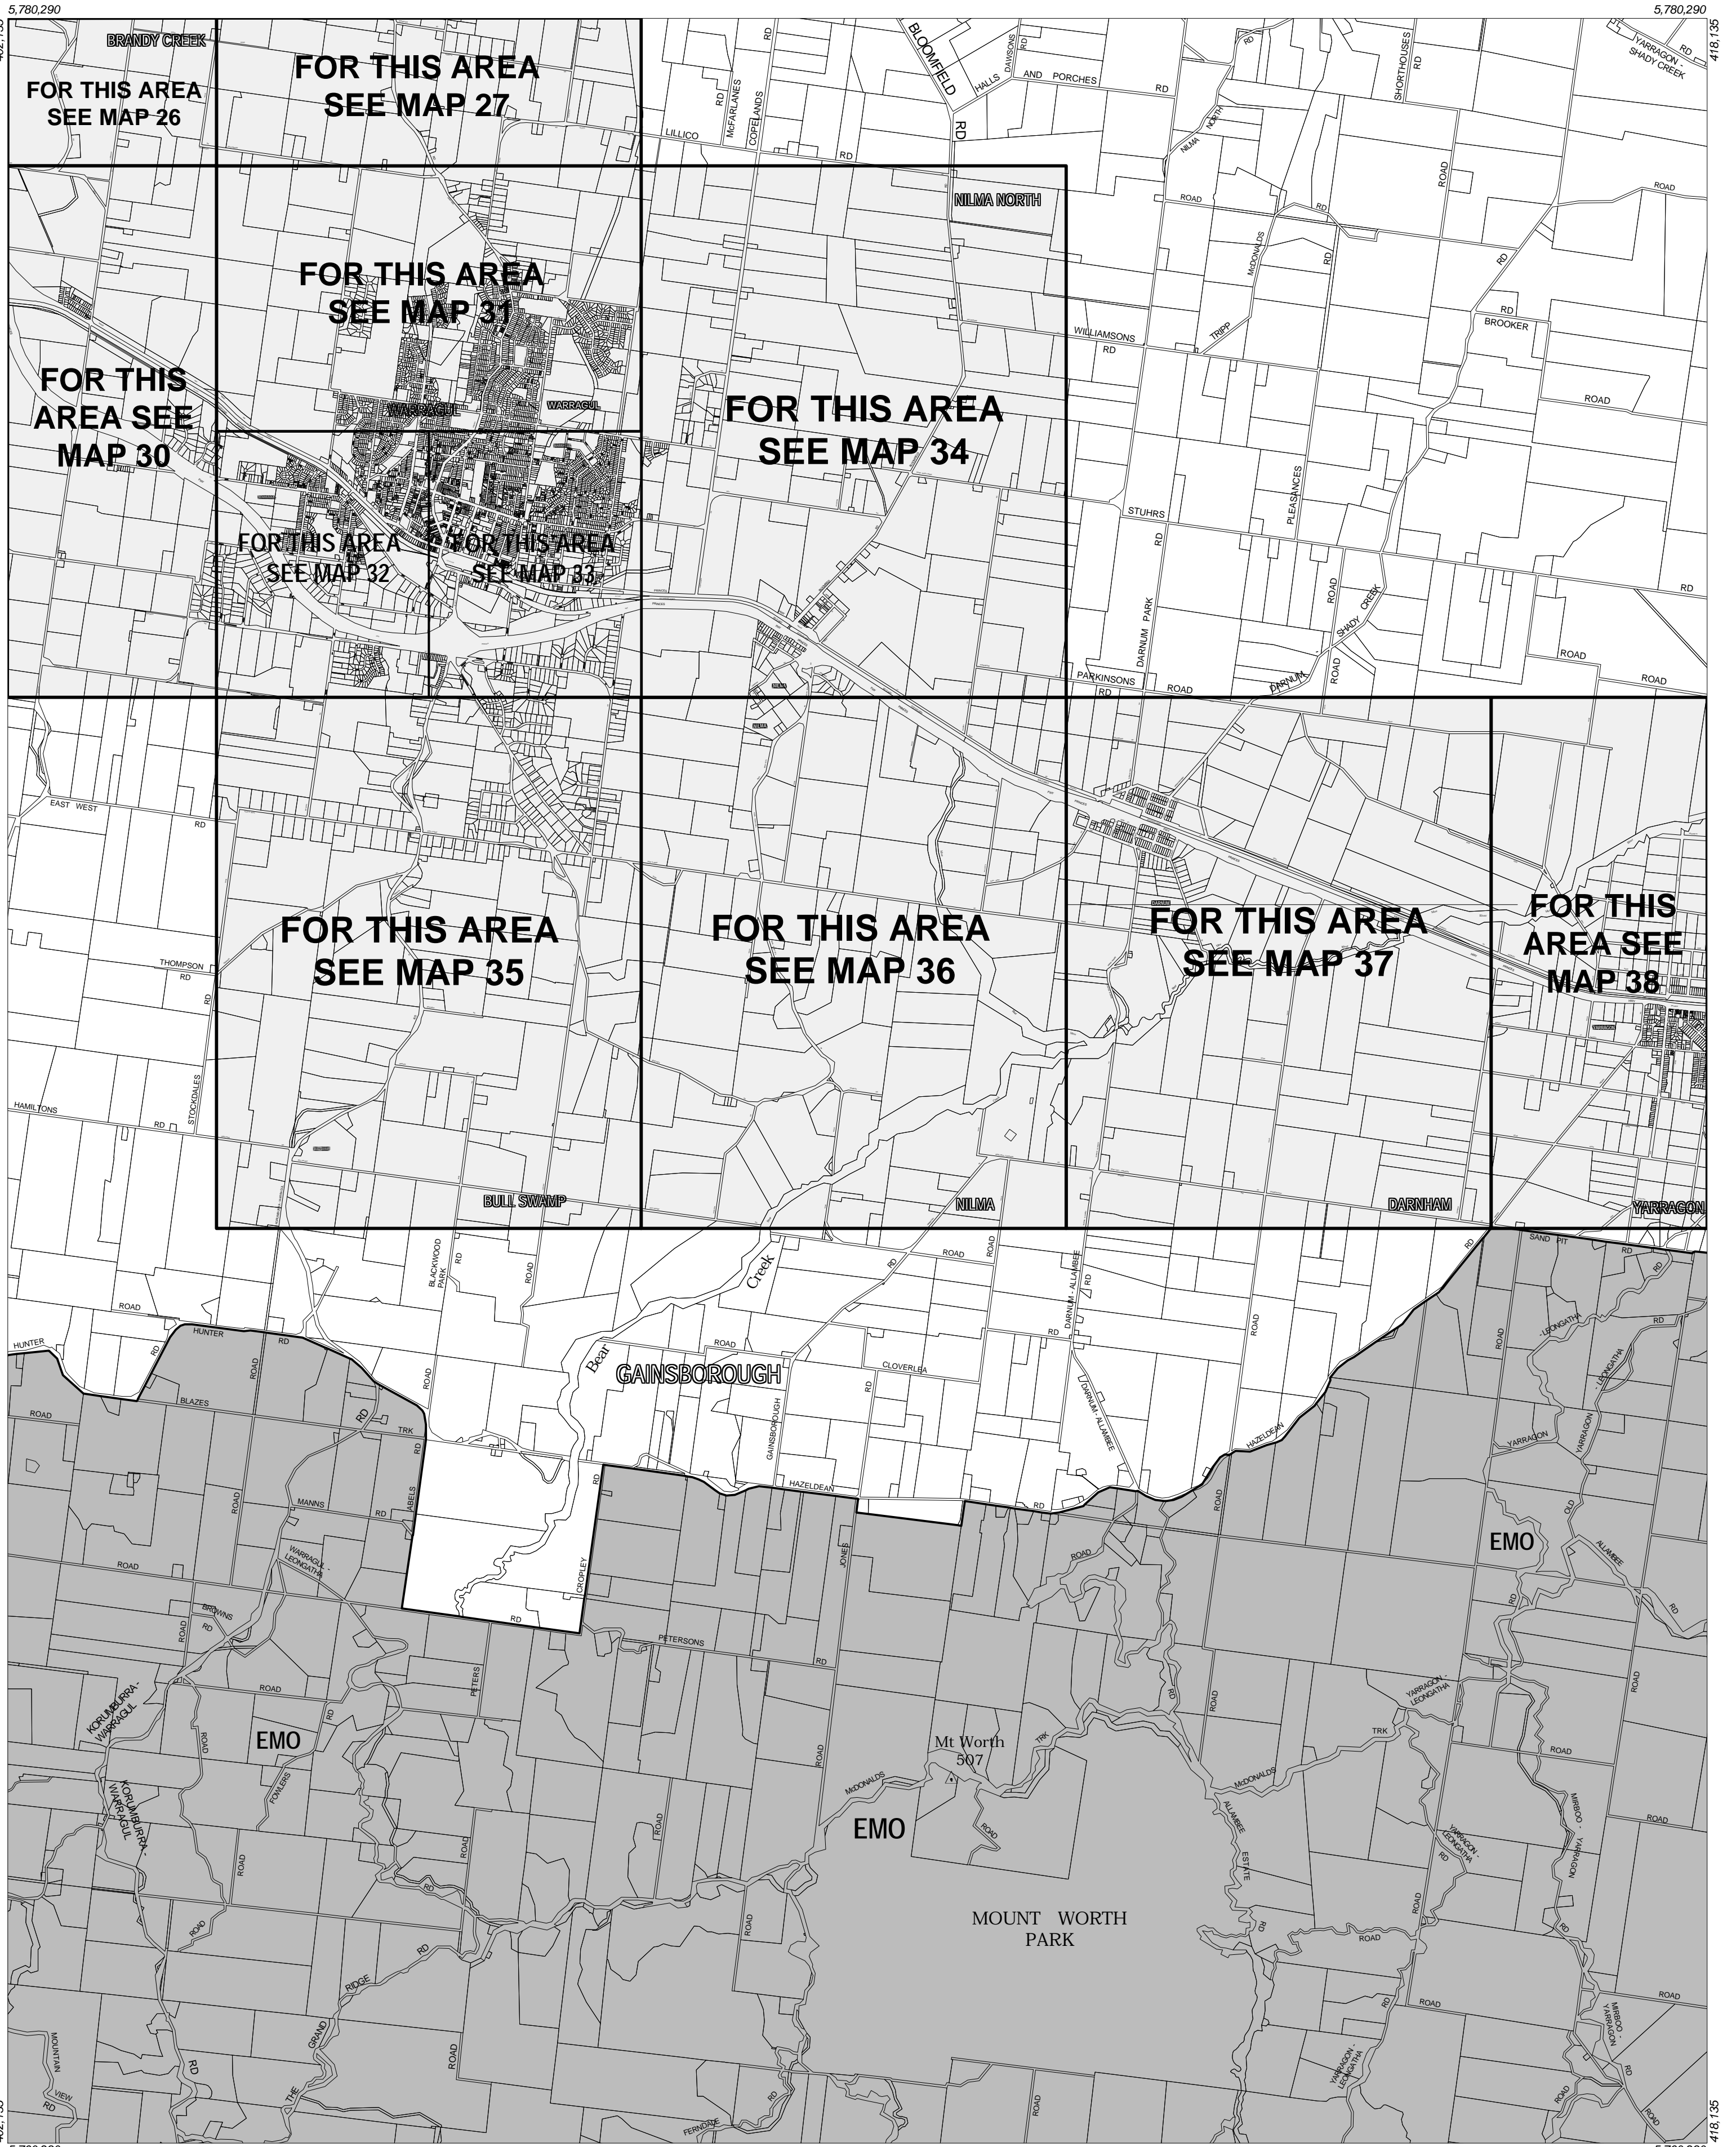

BAW BAW PLANNING SCHEME - LOCAL PROVISION

This publication is copyright. No part may be reproduced by any process except in accordance with the provisions of the Copyright Act. © State of Victoria.

Overlays

EMO Erosion Management Overlay

Amendment C17
Printed: 4/22/2003