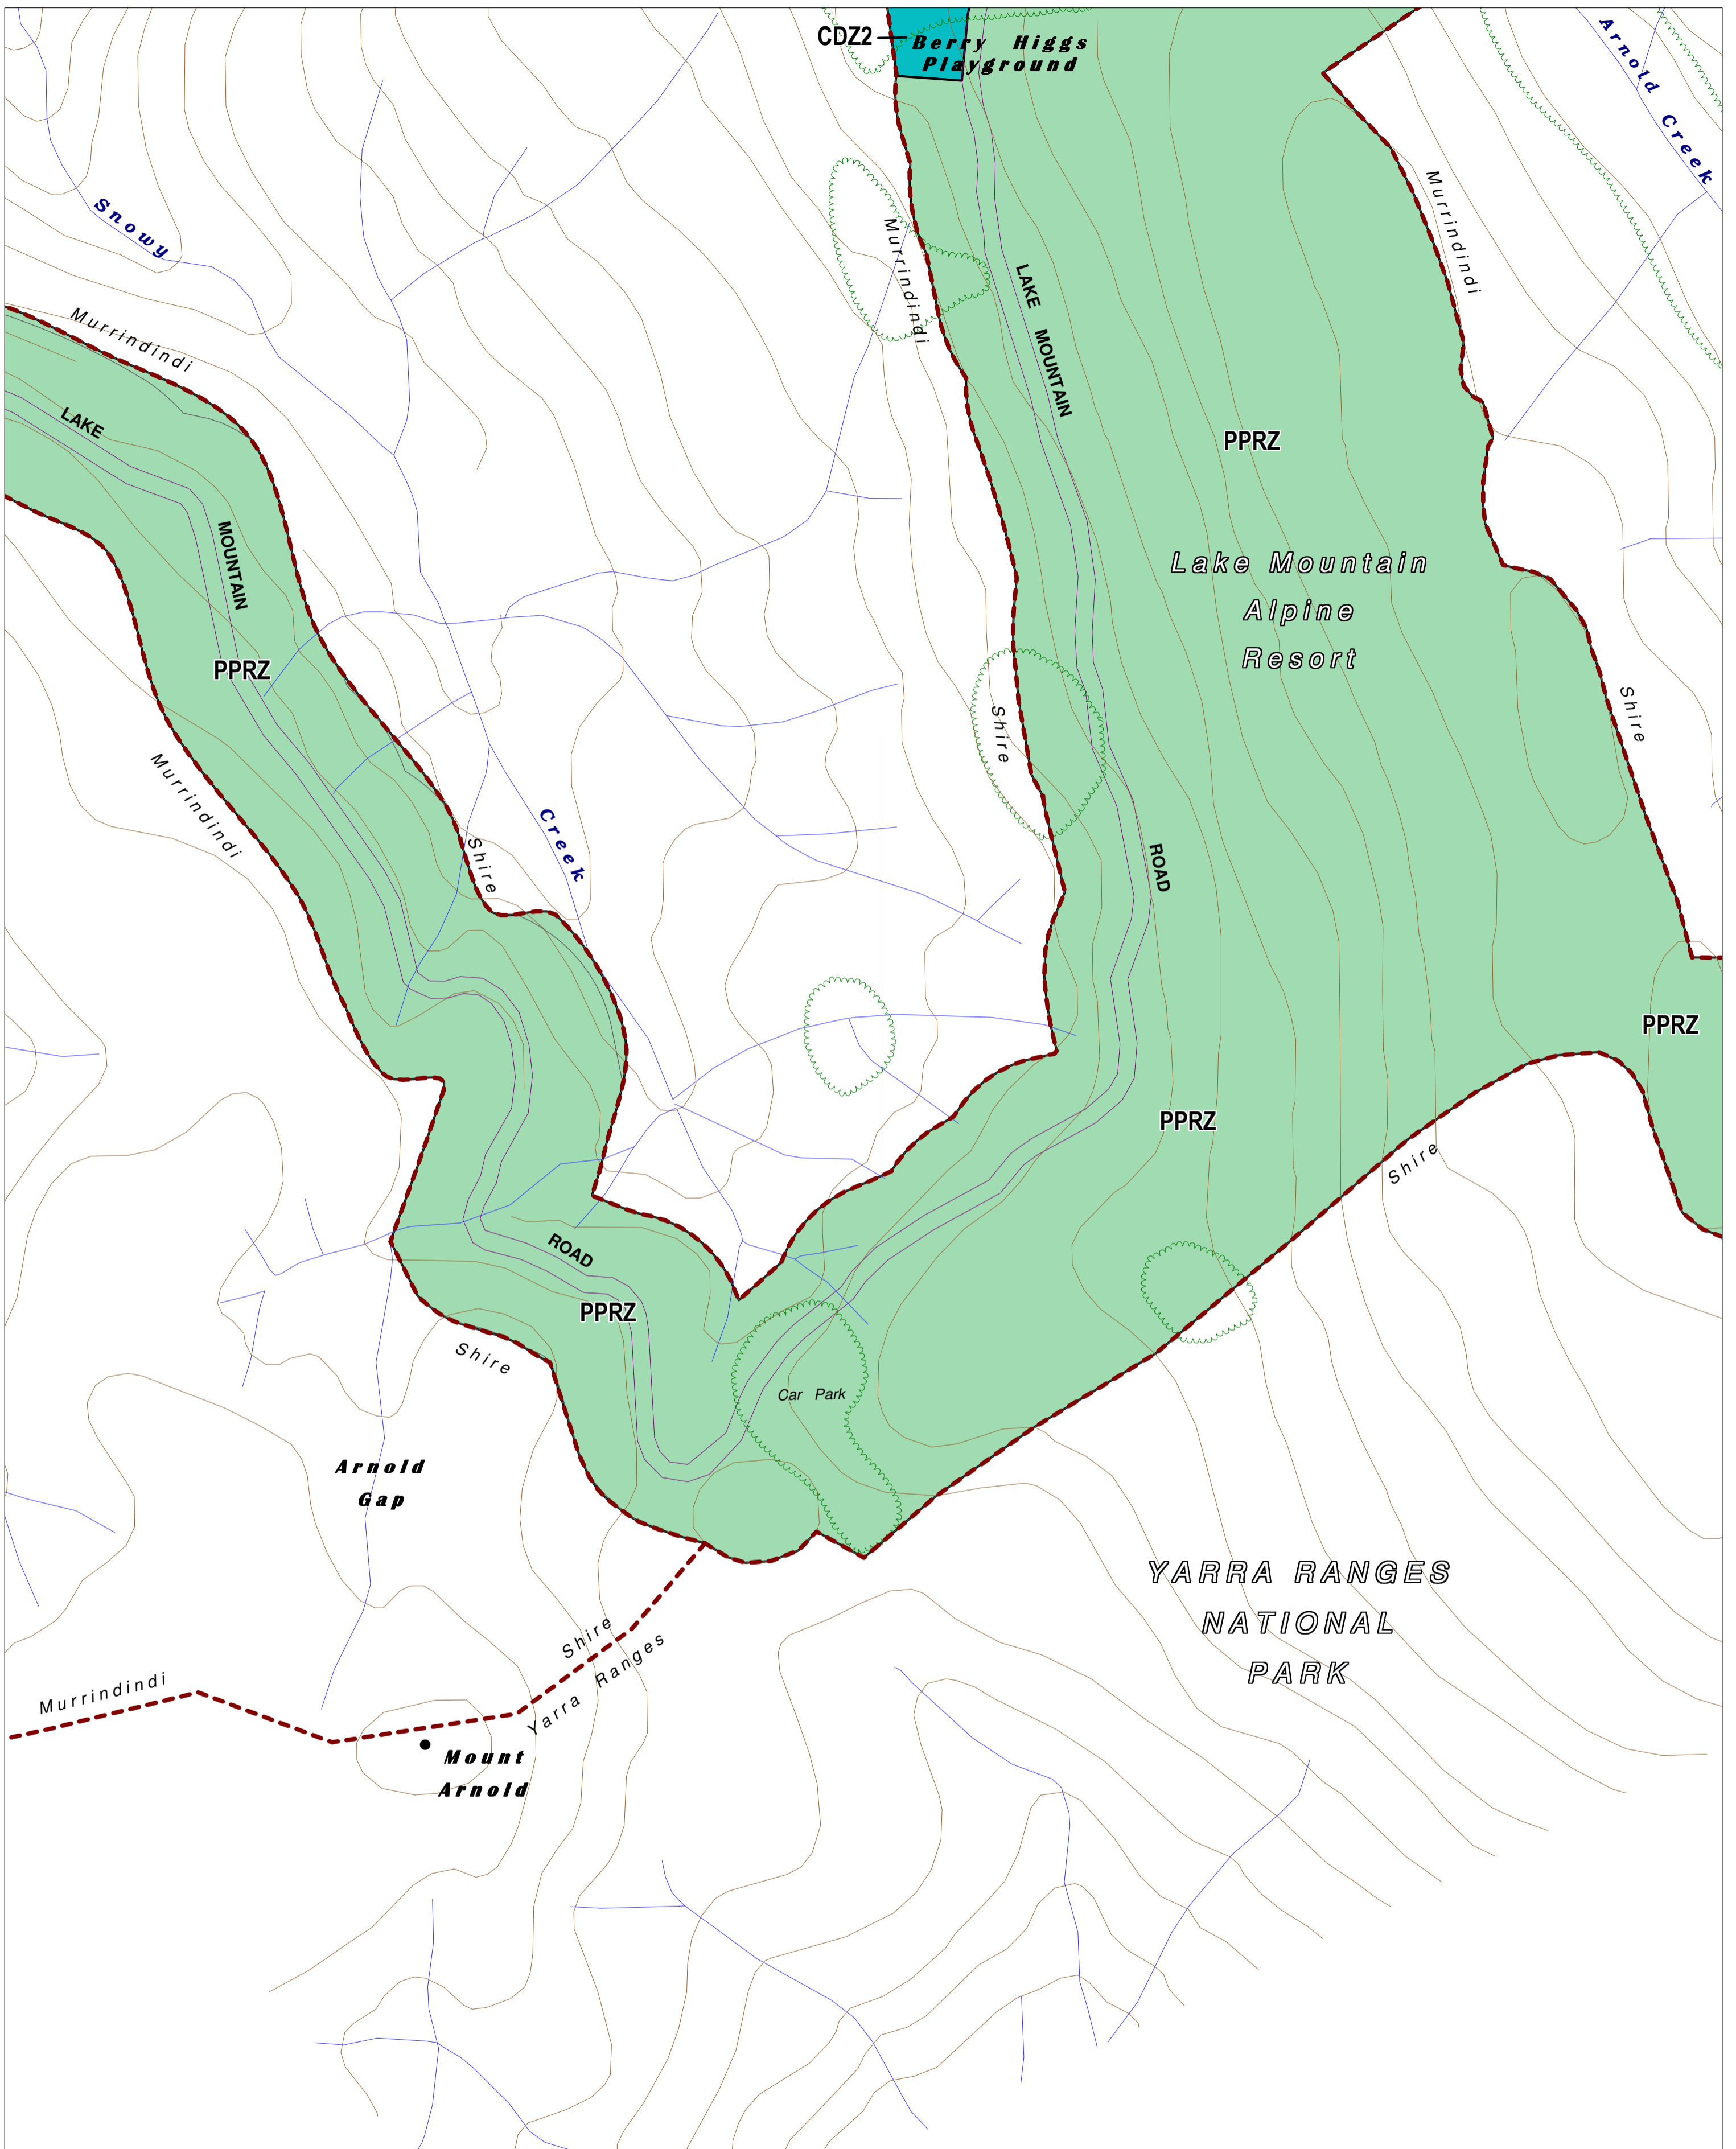

ALPINE RESORTS PLANNING SCHEME - LOCAL PROVISION

Public Land
PPRZ Public Park And Recreation Zone

Special Purpose
CDZ2 Comprehensive Development Zone - Schedule 2

AUSTRALIAN MAP GRID ZONE 55

Printed: 21/5/2013

AMENDMENT C10