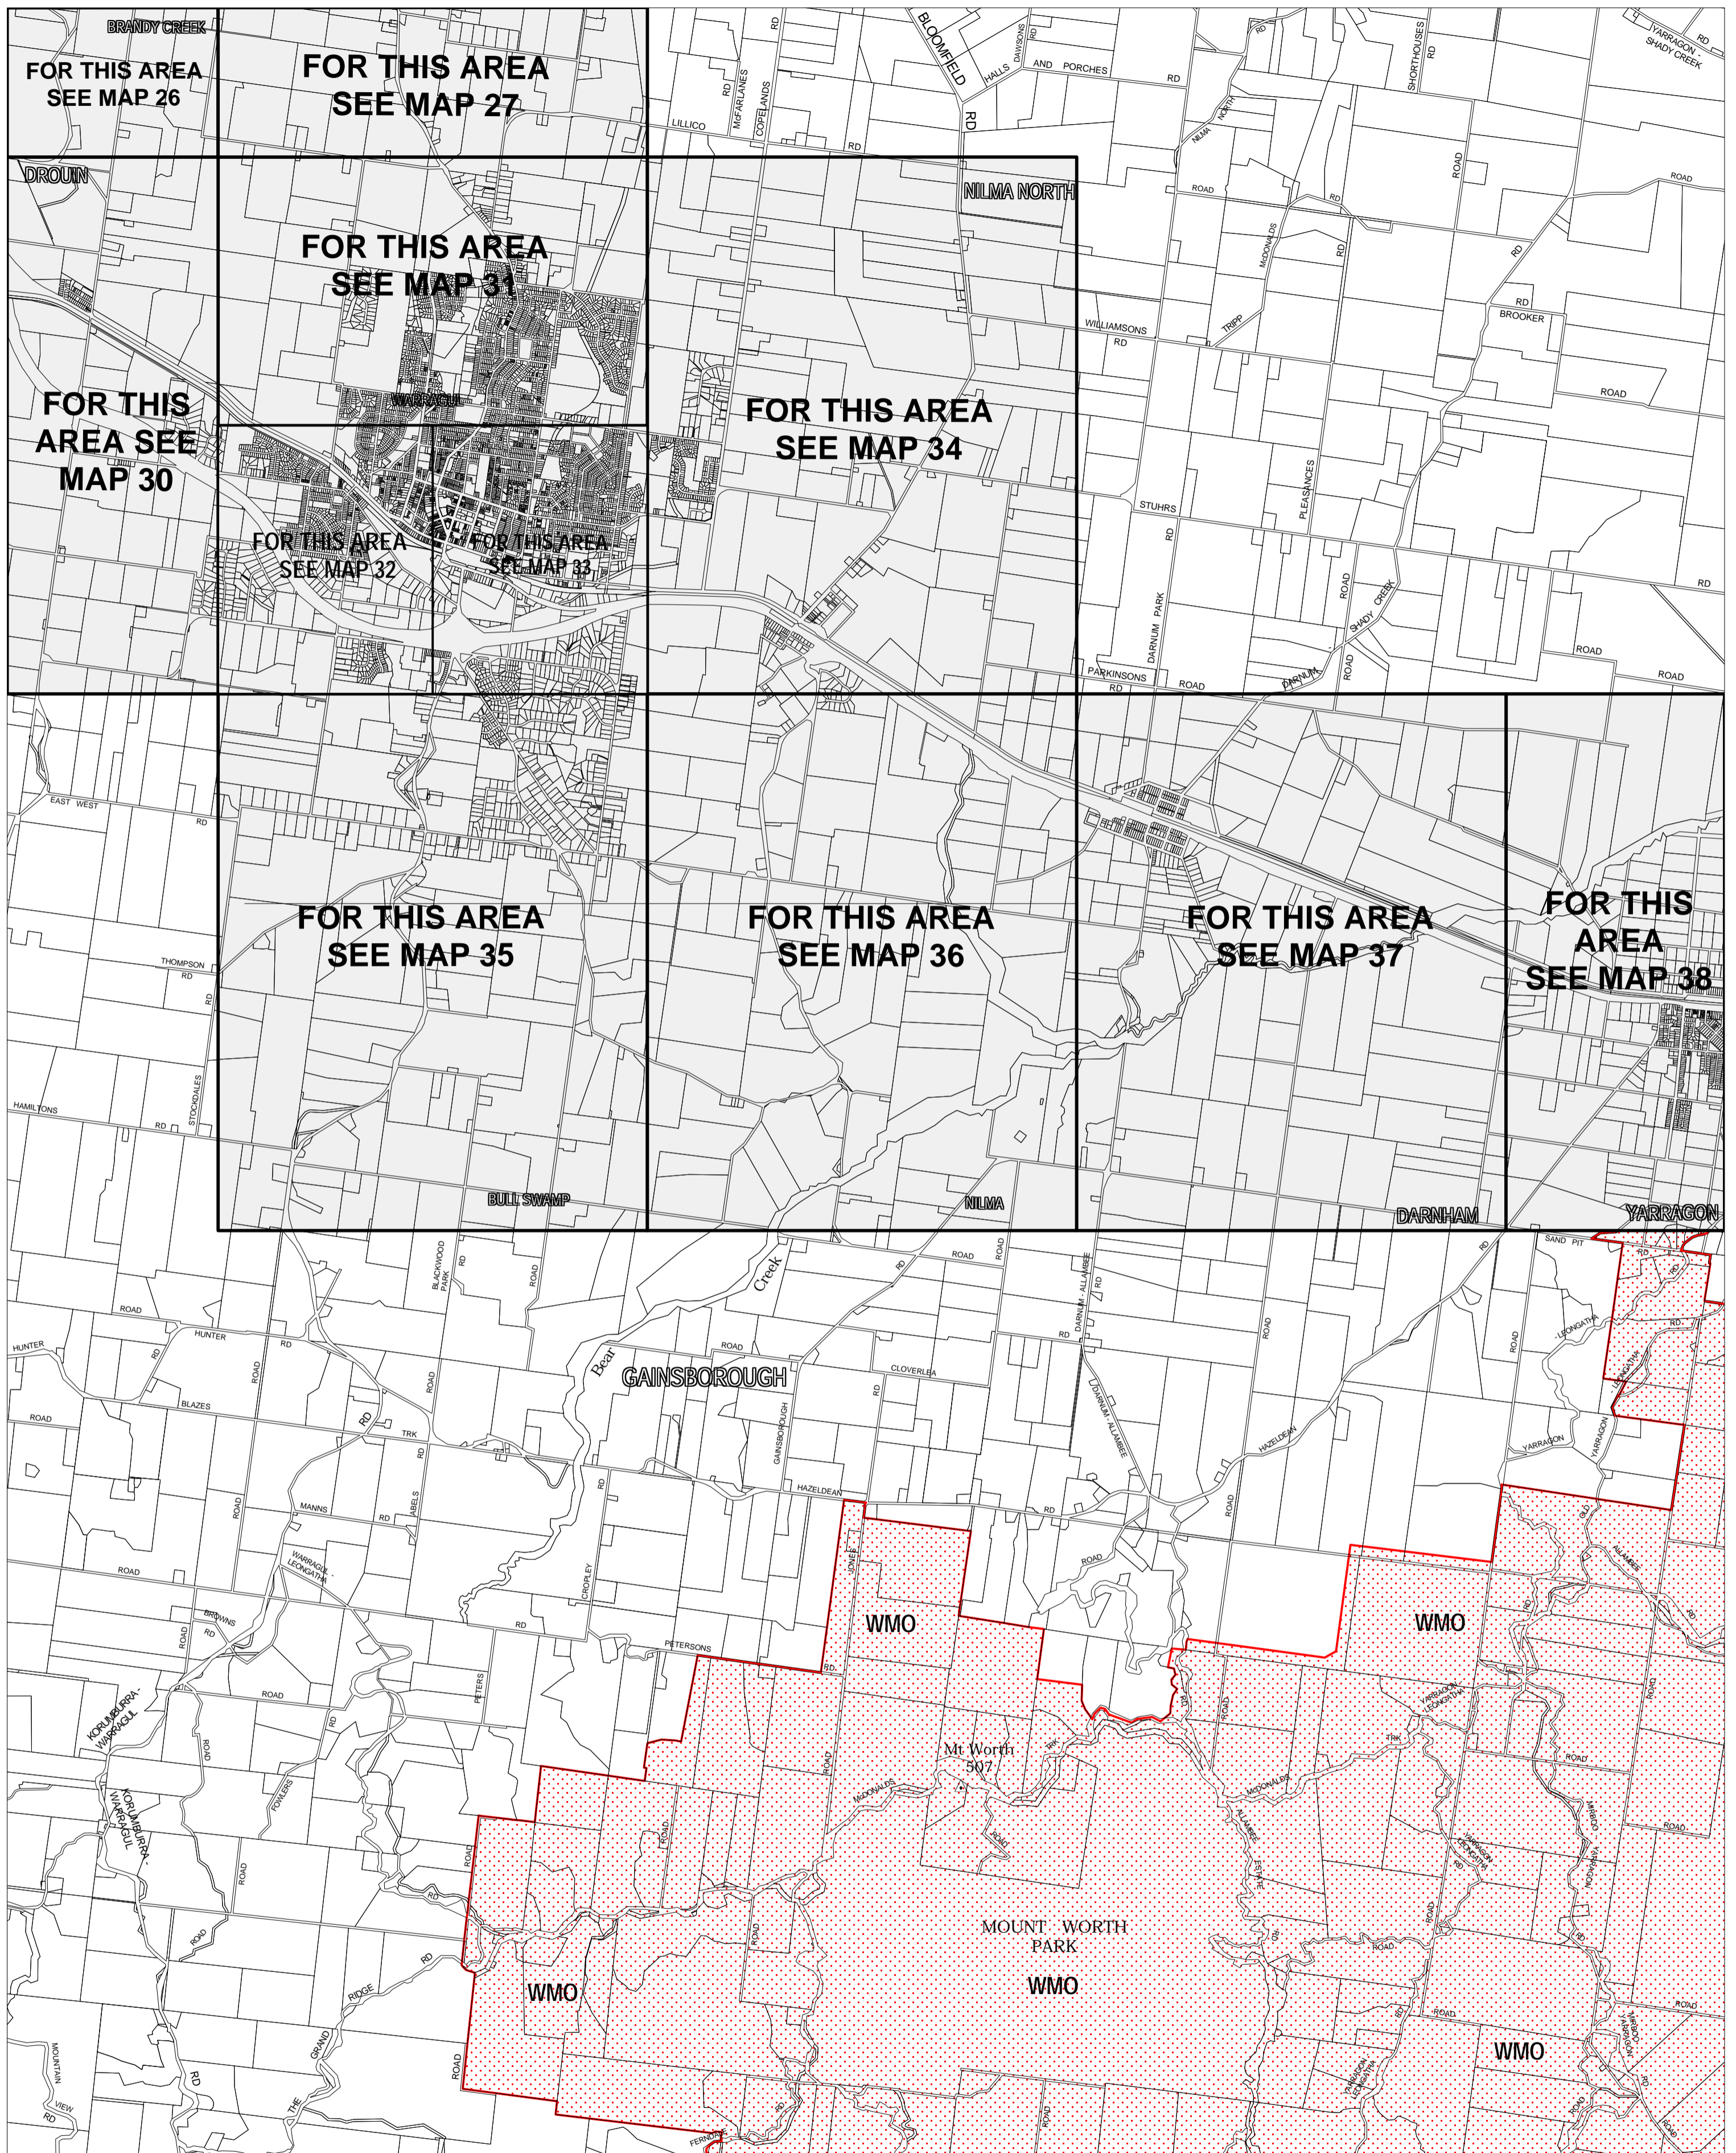

BAW BAW PLANNING SCHEME - LOCAL PROVISION

Overlays
WMO Wildfire Management Overlay

AUSTRALIAN MAP GRID ZONE 55

INDEX TO ADJOINING METRIC SERIES MAP

Printed: 24/1/2007

AMENDMENT C33