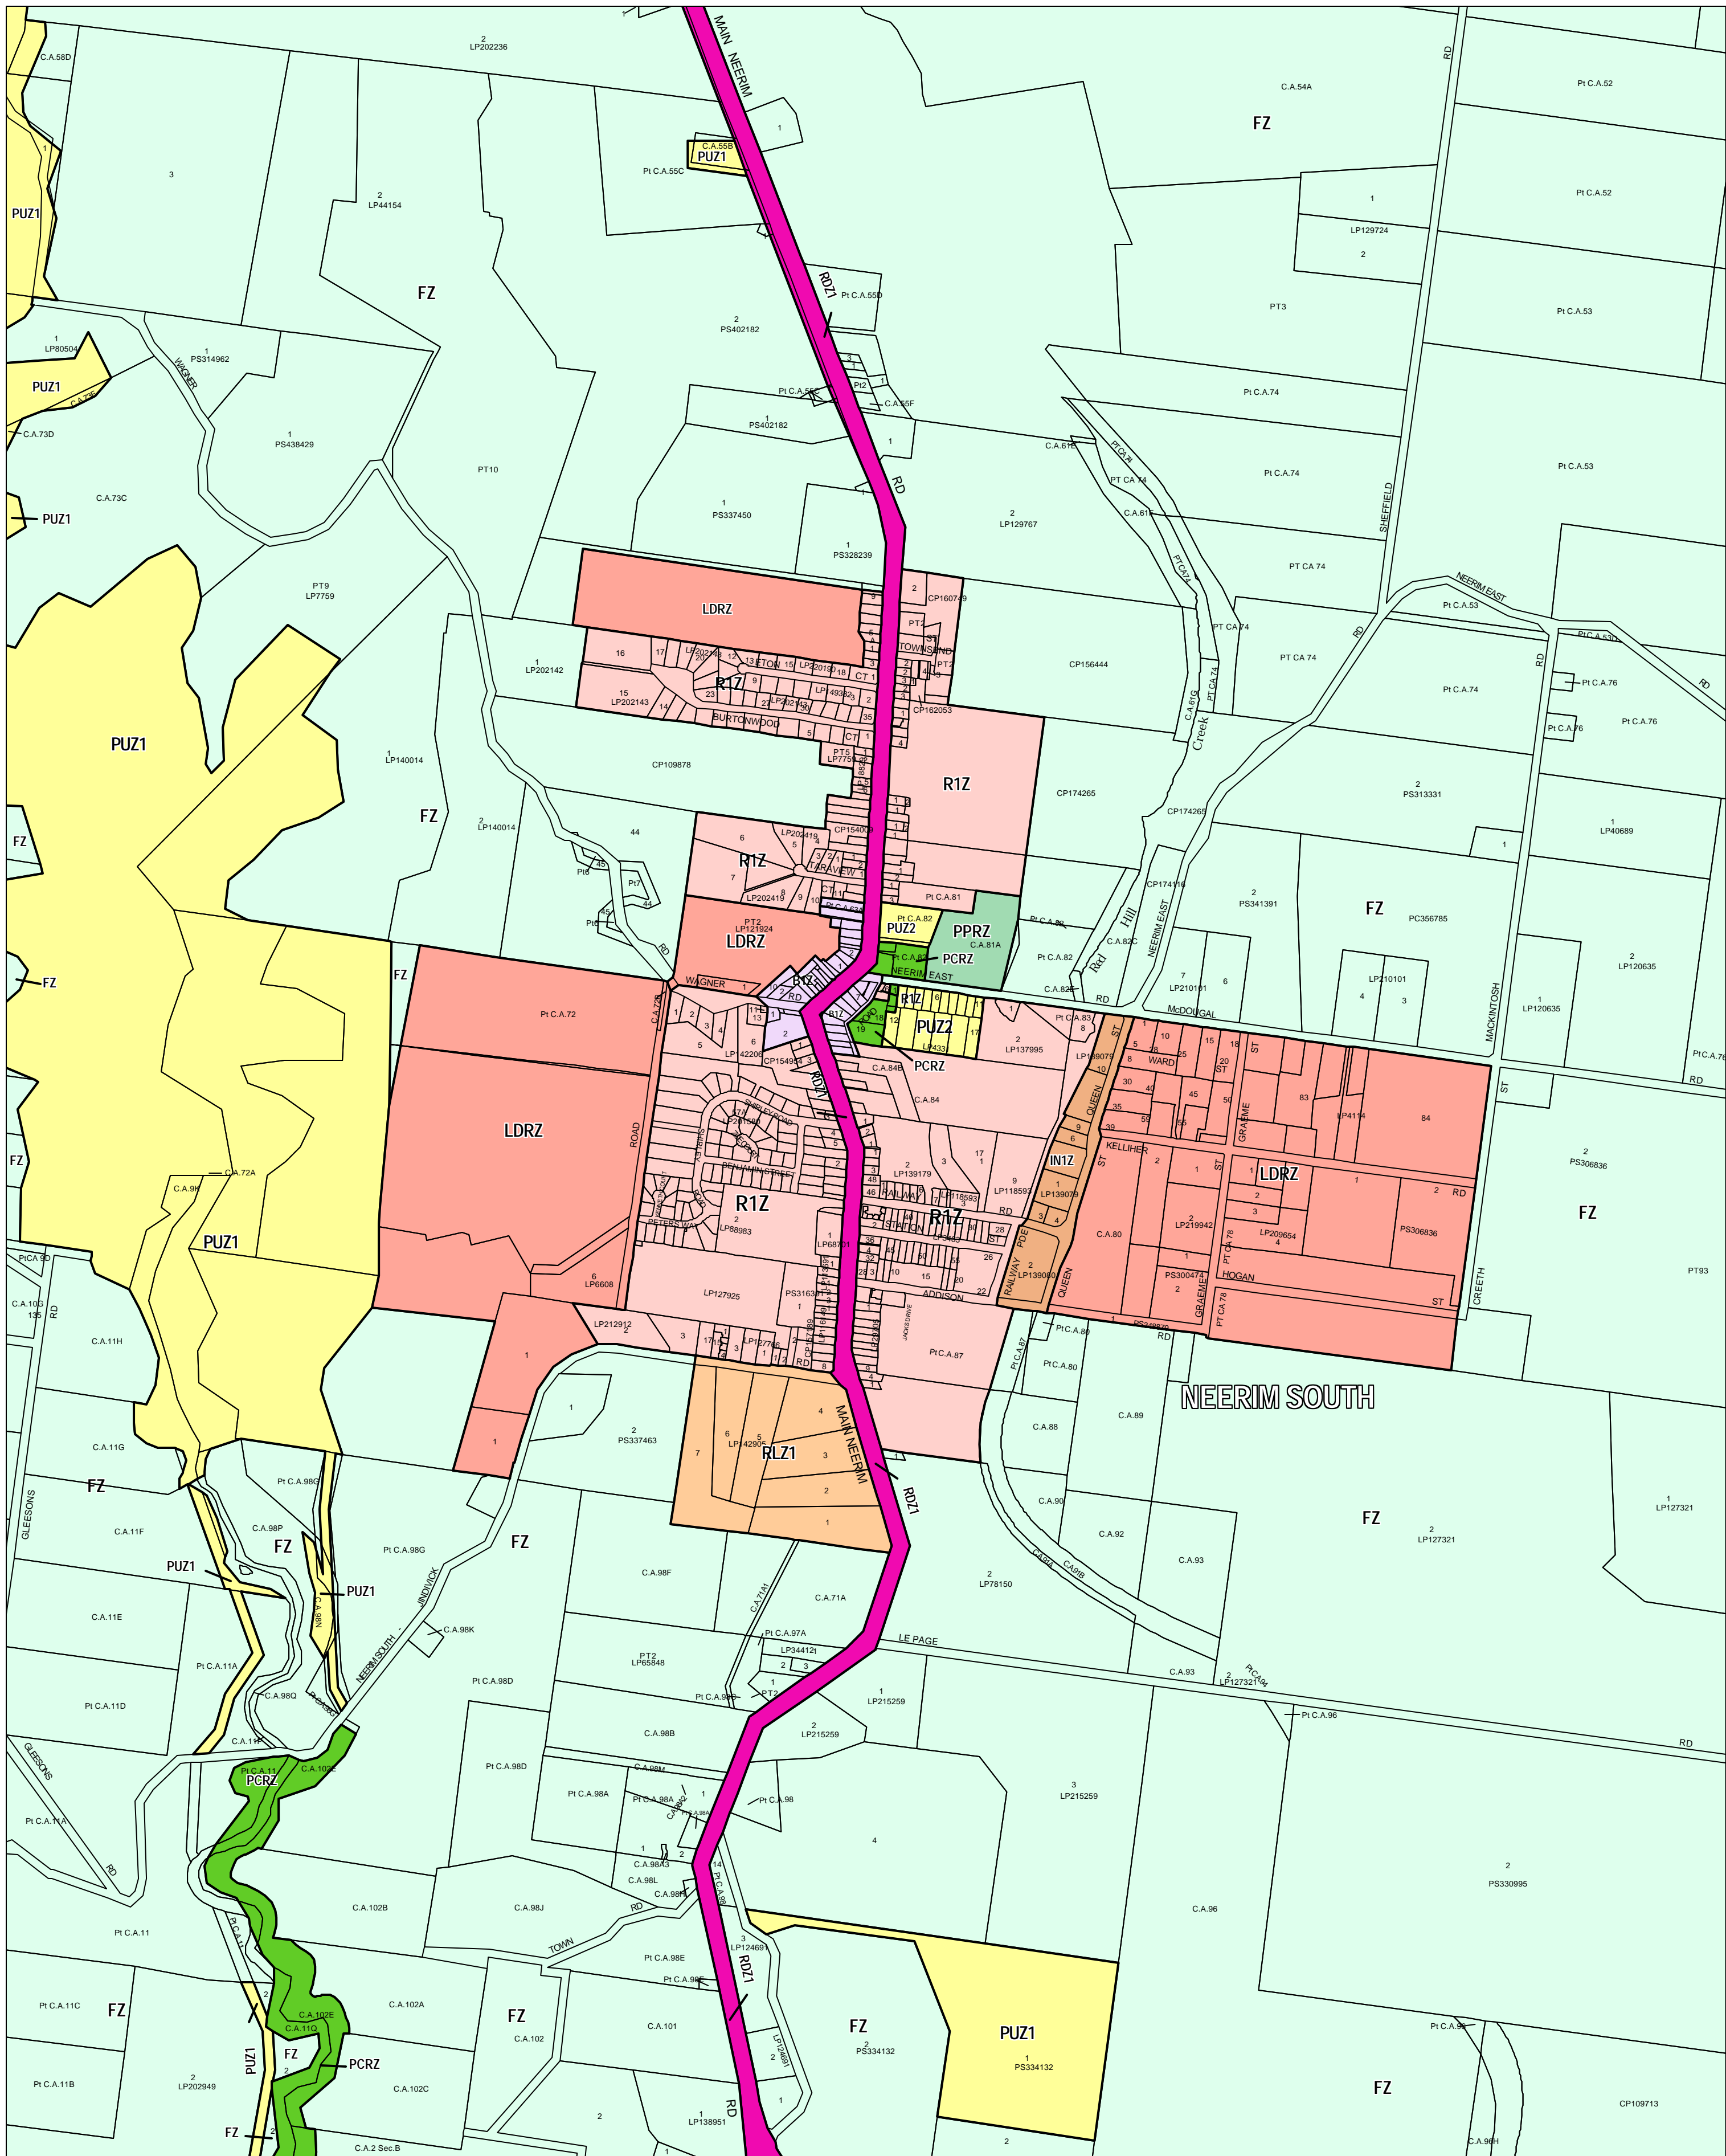

BAW BAW PLANNING SCHEME - LOCAL PROVISION

Business	Residential
Business 1 Zone	Low Density Residential Zone
Industrial 1 Zone	Residential 1 Zone
Public Conservation And Resource Zone	Farming Zone
Public Park And Recreation Zone	Rural Living Zone - Schedule 1
Public Use Zone - Education	
Public Use Zone - Service And Utility	
Road Zone - Category 1	

200 400 600 800 1000 m

AUSTRALIAN MAP GRID ZONE 55

Printed: 6/5/2009

AMENDMENT C70