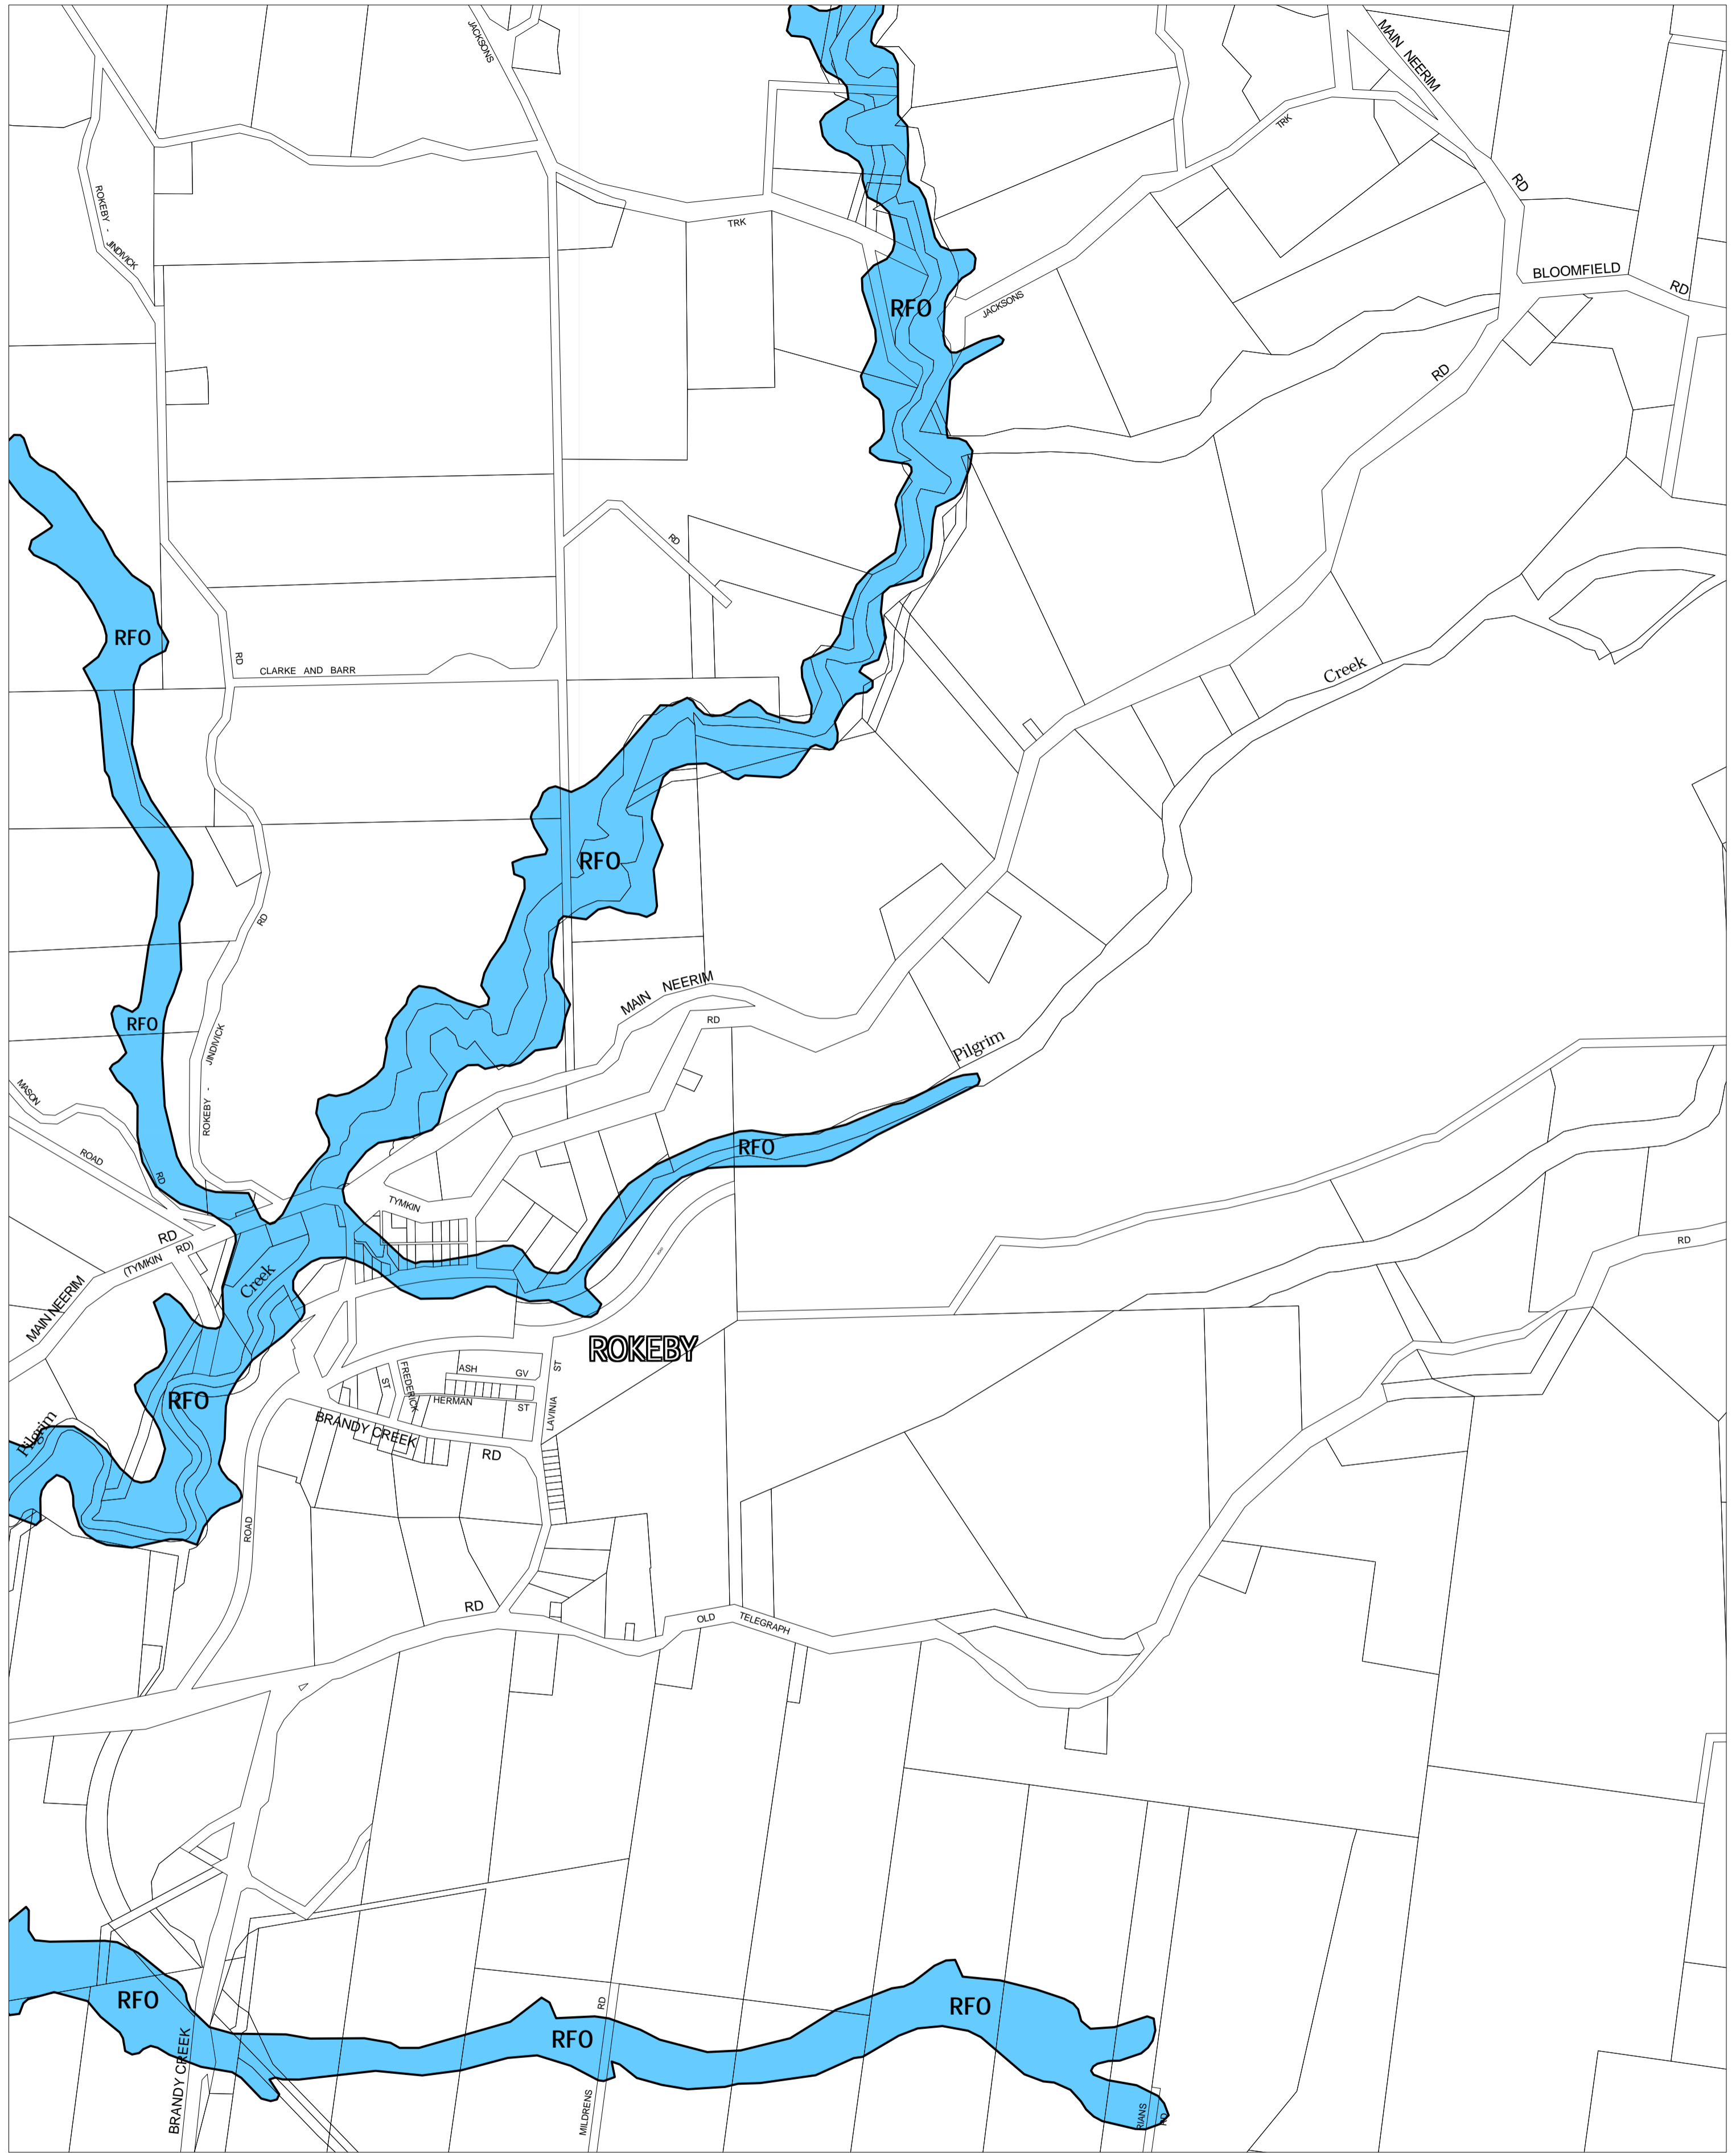

BAW BAW PLANNING SCHEME - LOCAL PROVISION

Overlays

- Rural Floodway Overlay

Printed: 2017/2007

AMENDMENT C17

RURAL FLOODWAY OVERLAY

MAP No 15RFO