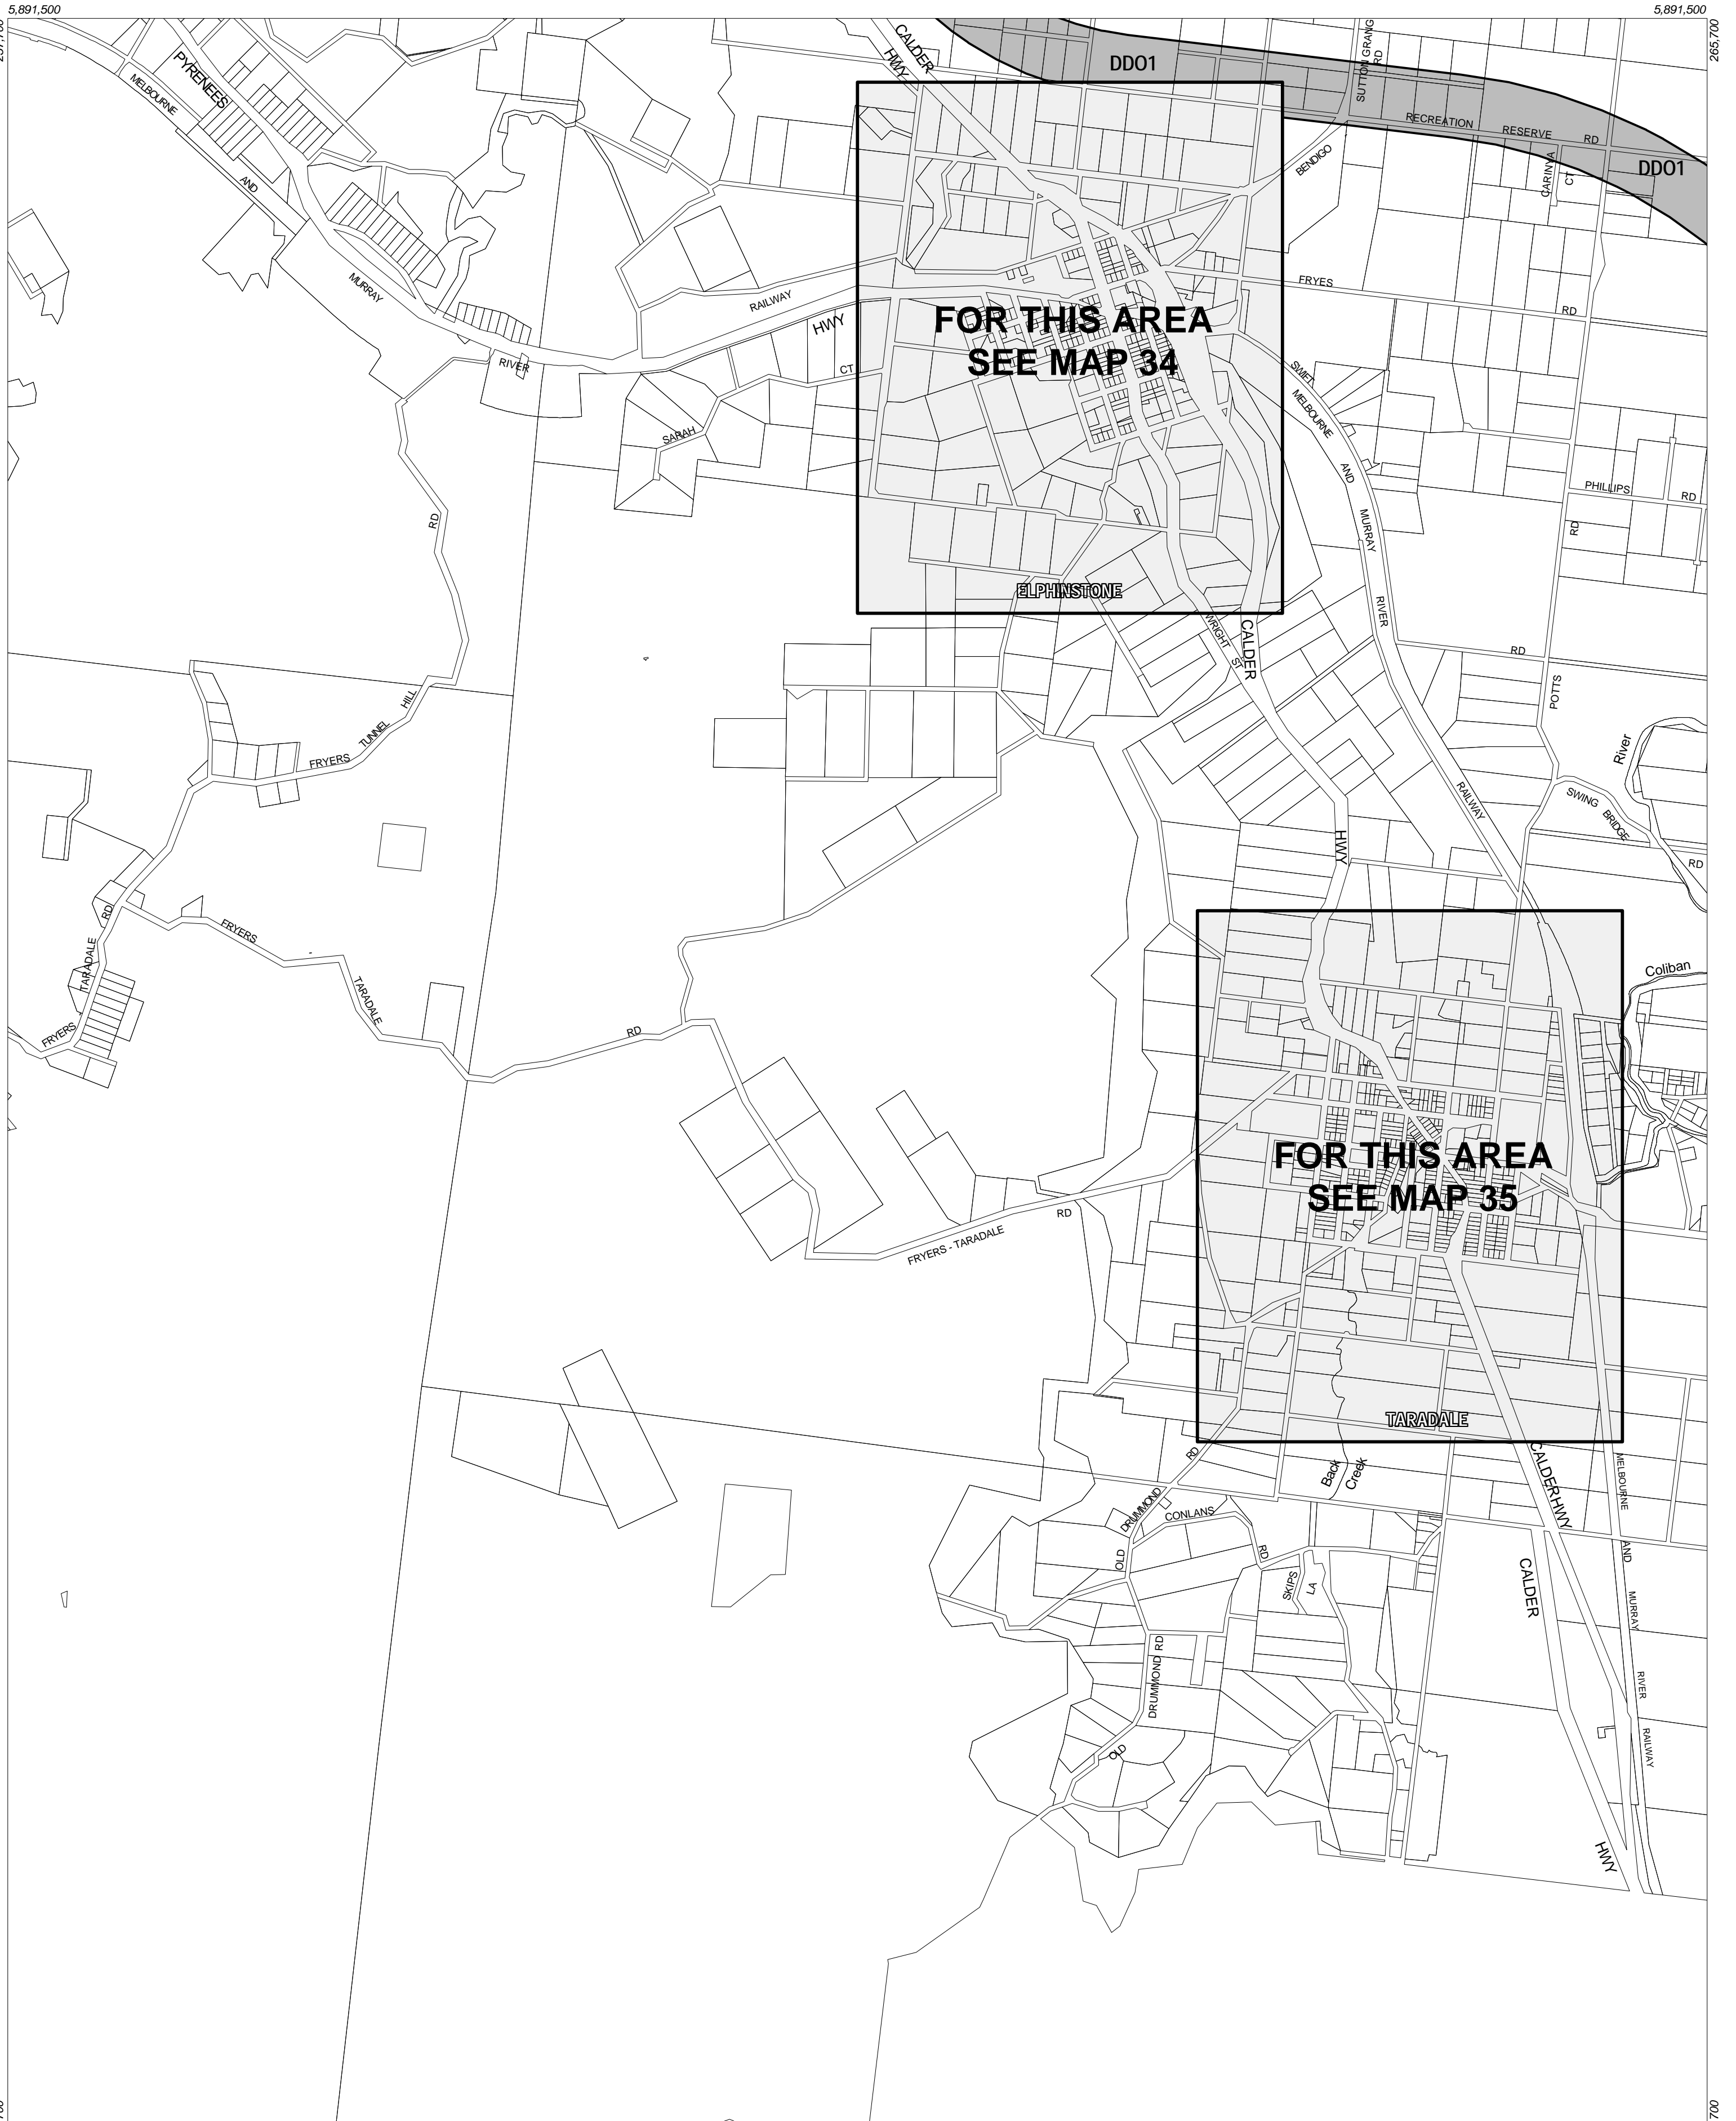

# MOUNT ALEXANDER PLANNING SCHEME - LOCAL PROVISION

**FOR THIS AREA  
SEE MAP 34**

**FOR THIS AREA  
SEE MAP 35**

5,881,500 This publication is copyright. No part may be reproduced by any process except in accordance with the provisions of the Copyright Act. © State of Victoria.

This map should be read in conjunction with additional Planning Overlay Maps (if applicable) as indicated on the INDEX TO MAPS.

5,881,500

**Overlays**  
 DDO1 Design And Development Overlay - Schedule 1

THIS MAP INCORPORATES  
 APPROVED OVERLAYS  
 AS AT: 24-01-2002  
 Amendment C8 P11  
 Printed: 2/5/2003