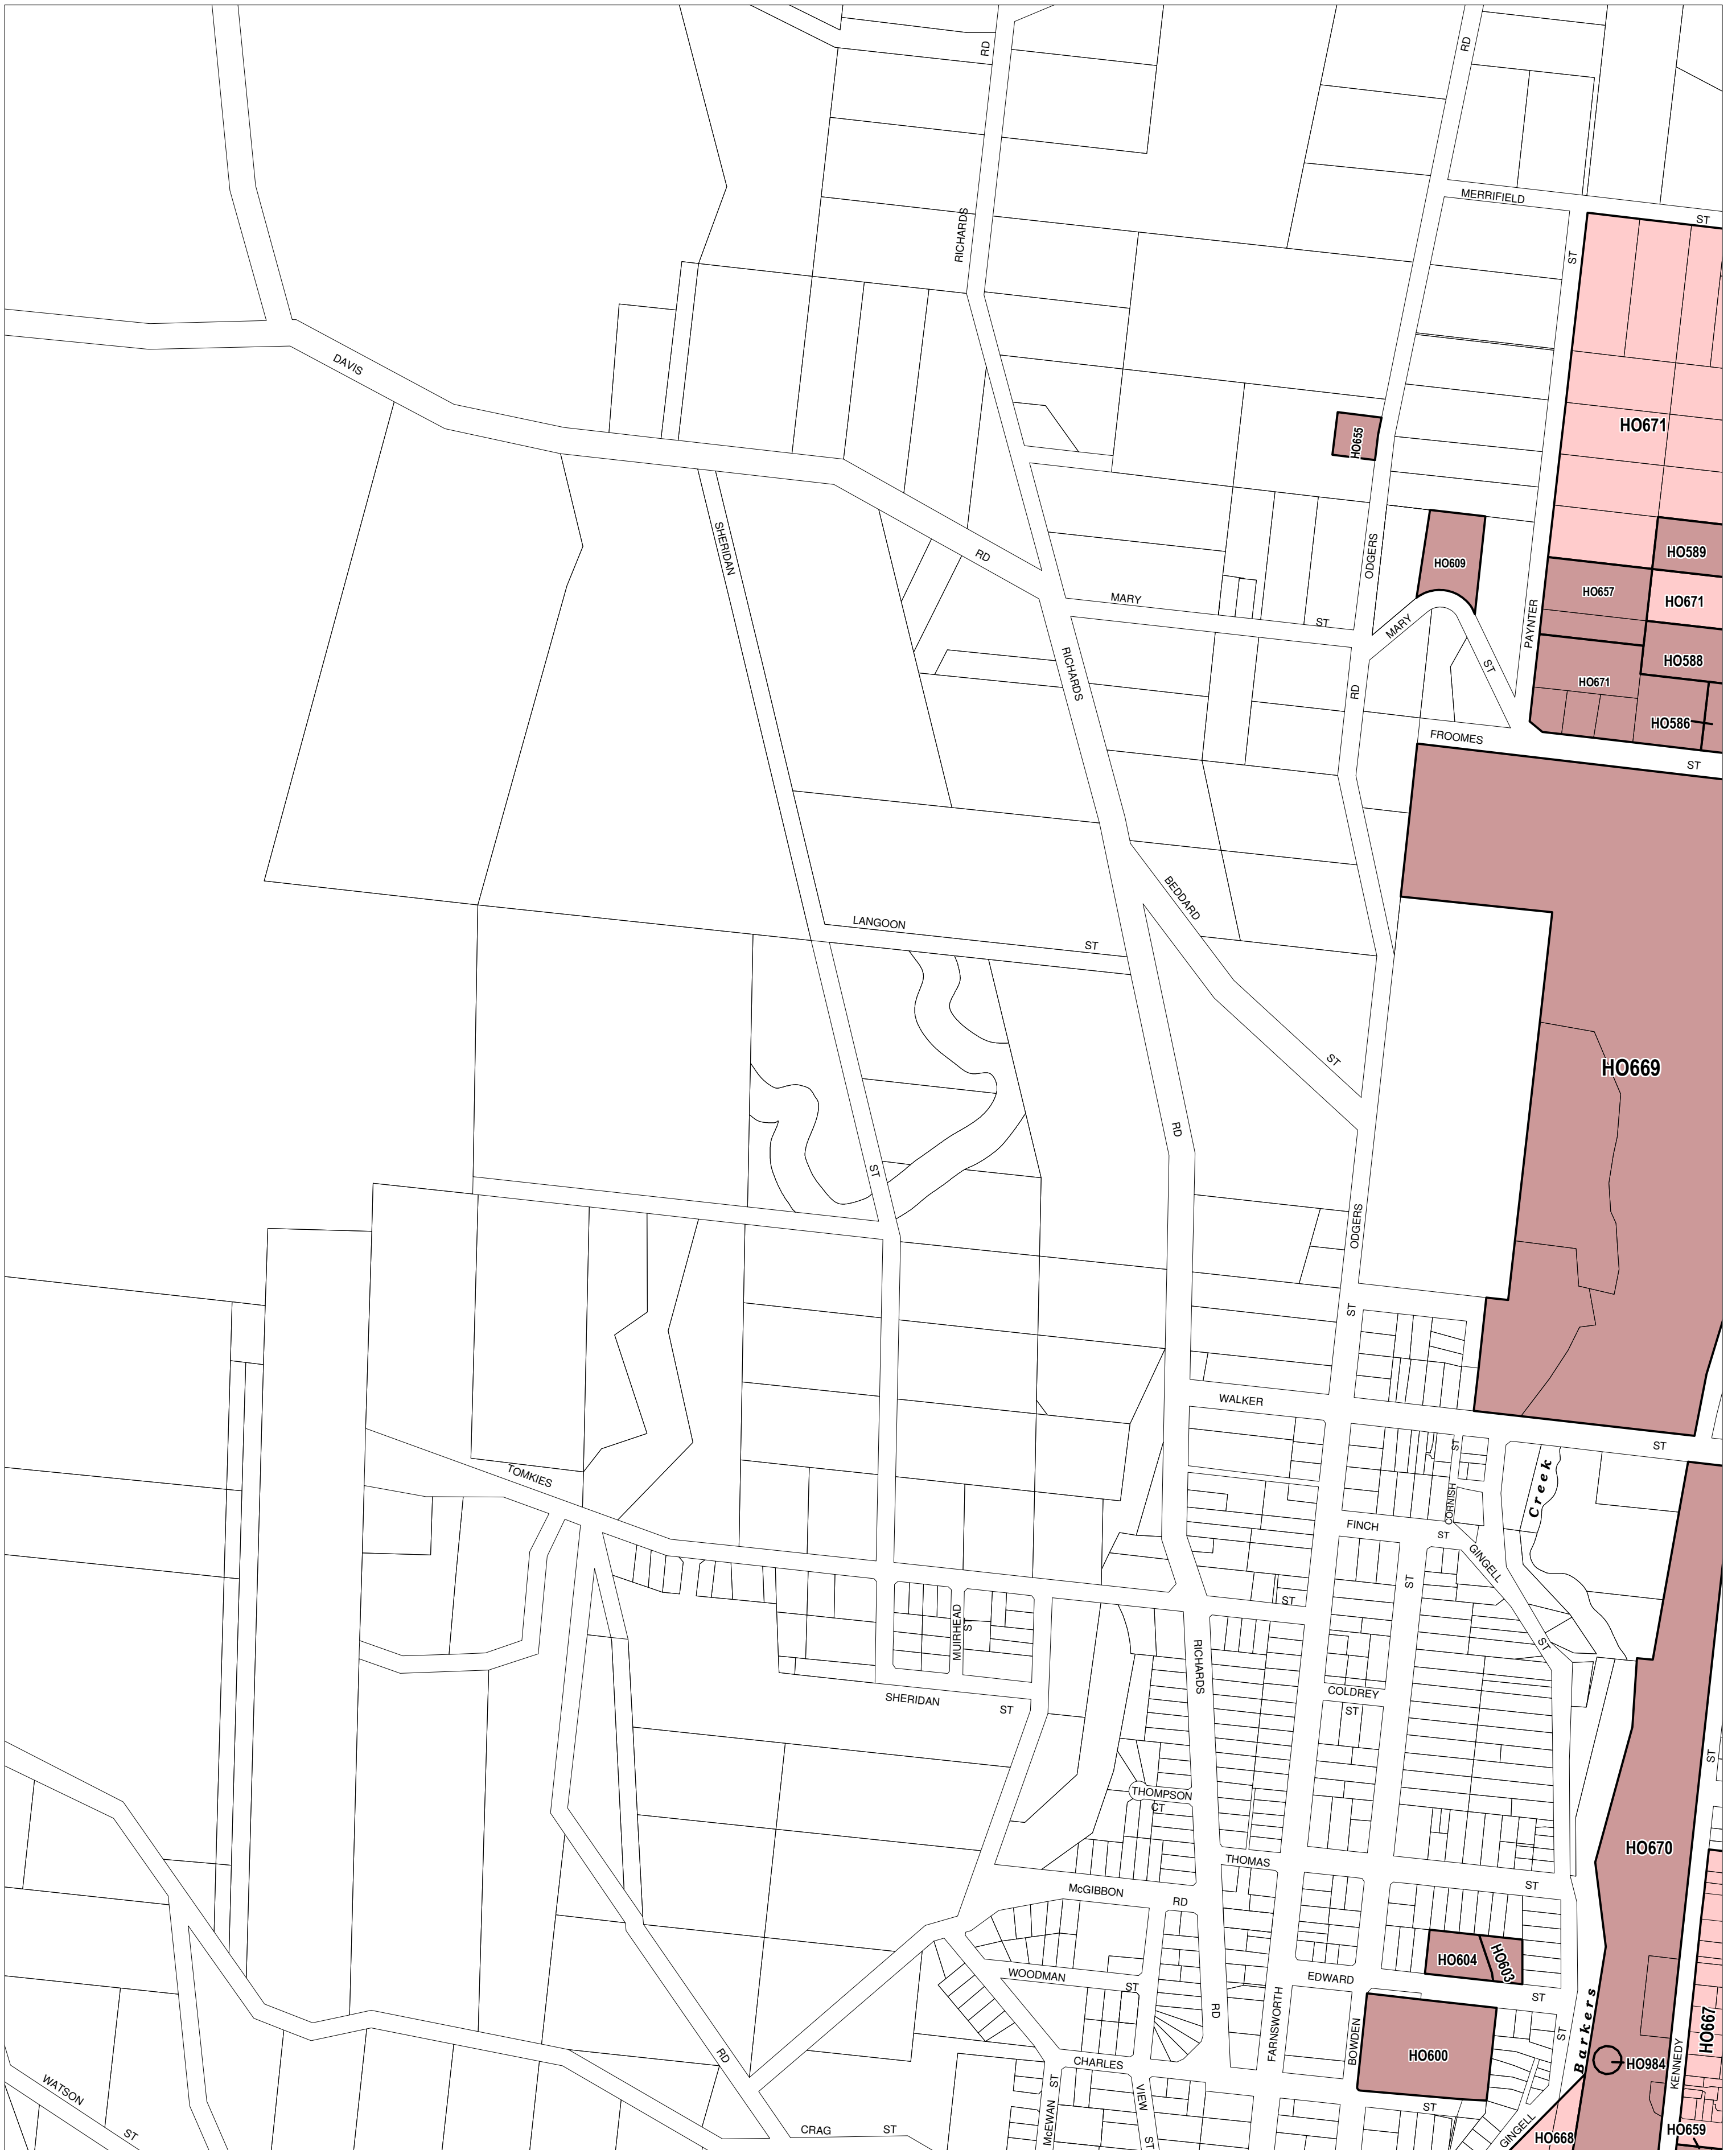

MOUNT ALEXANDER PLANNING SCHEME - LOCAL PROVISION

Overlays
HO Heritage Overlay

AUSTRALIAN MAP GRID ZONE 55

Printed: 20/9/2010

AMENDMENT C41