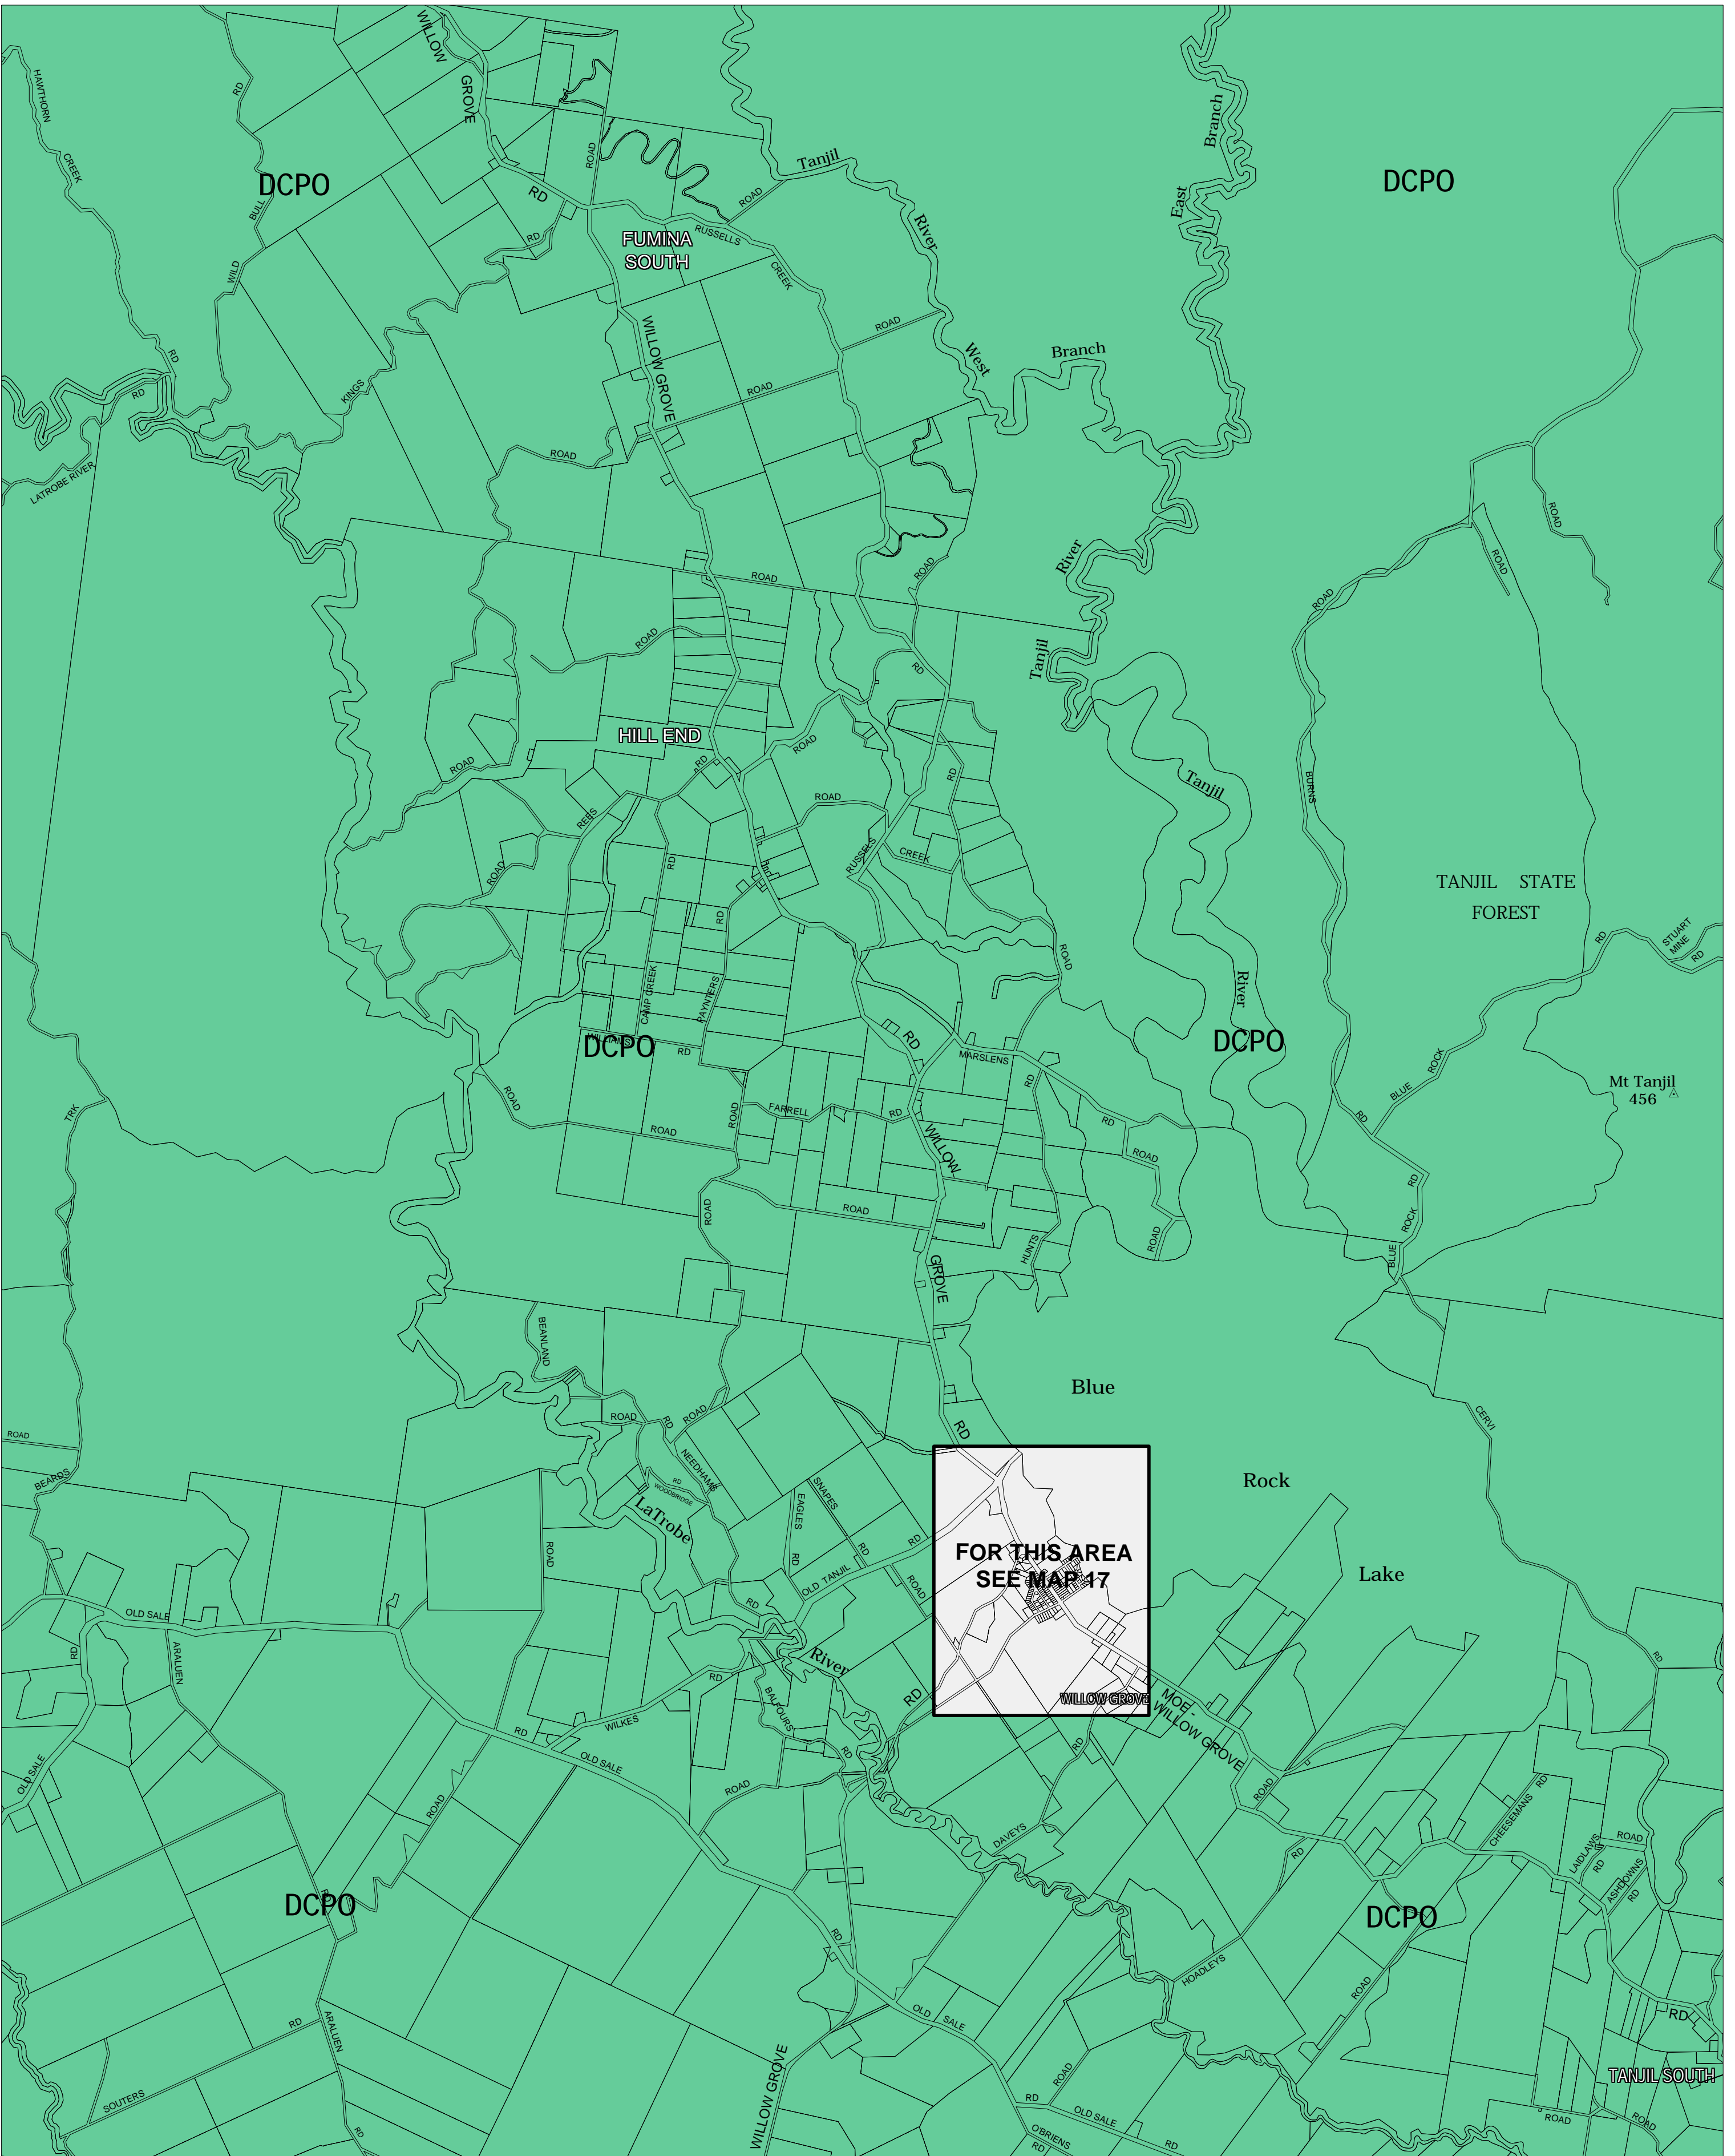

BAW BAW PLANNING SCHEME - LOCAL PROVISION

Overlays

- DCPO Development Contributions Plan Overlay

AUSTRALIAN MAP GRID ZONE 55

INDEX TO ADJOINING METRIC SERIES MAP

Printed: 12/5/2008

AMENDMENT C47 PART 1