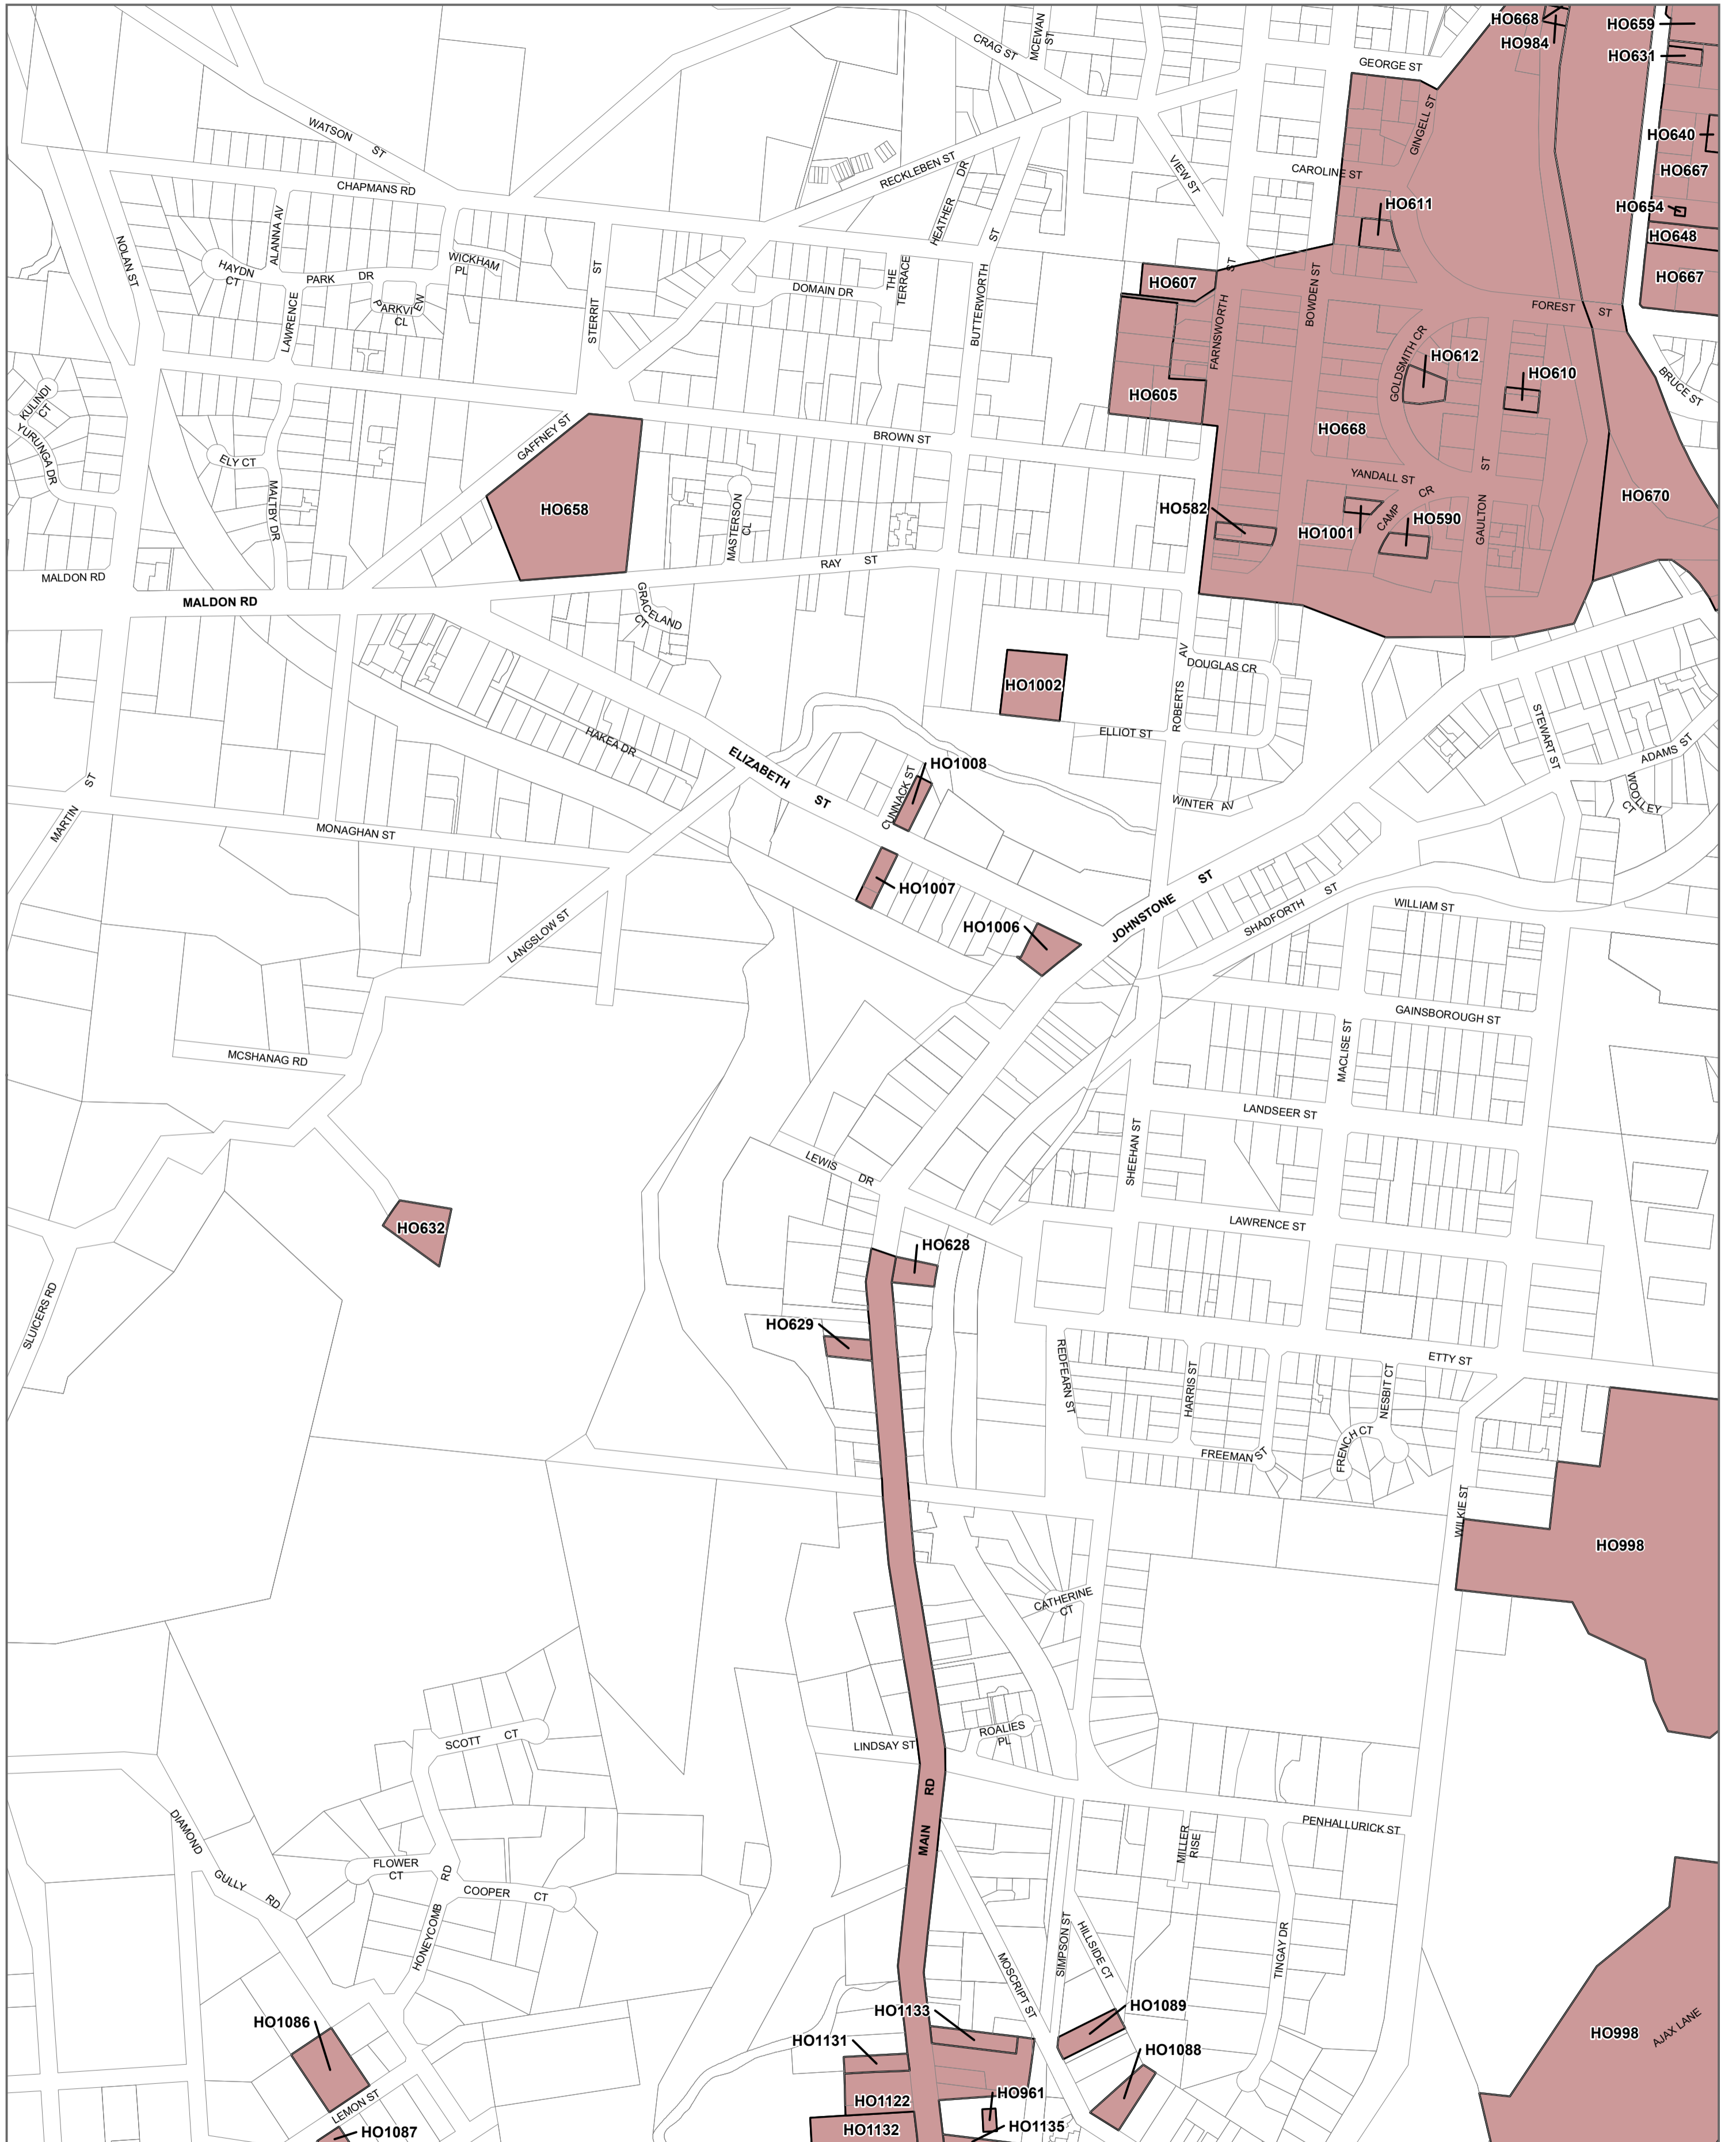

# MOUNT ALEXANDER PLANNING SCHEME - LOCAL PROVISION

## LEGEND

HO - Heritage Overlay

Municipal Boundary

Disclaimer  
This publication may be of assistance to you but the State of Victoria and its employees do not guarantee that the publication is without flaw of any kind or is wholly appropriate for your particular purposes and therefore disclaims all liability for any error, loss or other consequence which may arise from you relying on any information in this publication.

© The State of Victoria Department of Environment, Land, Water and Planning 2020

Australian Map Grid Zone 55

Planning Group

AMENDMENT C93malx

Printed: 14/09/2020

Environment, Land, Water and Planning

## INDEX TO ADJOINING SCHEME MAPS