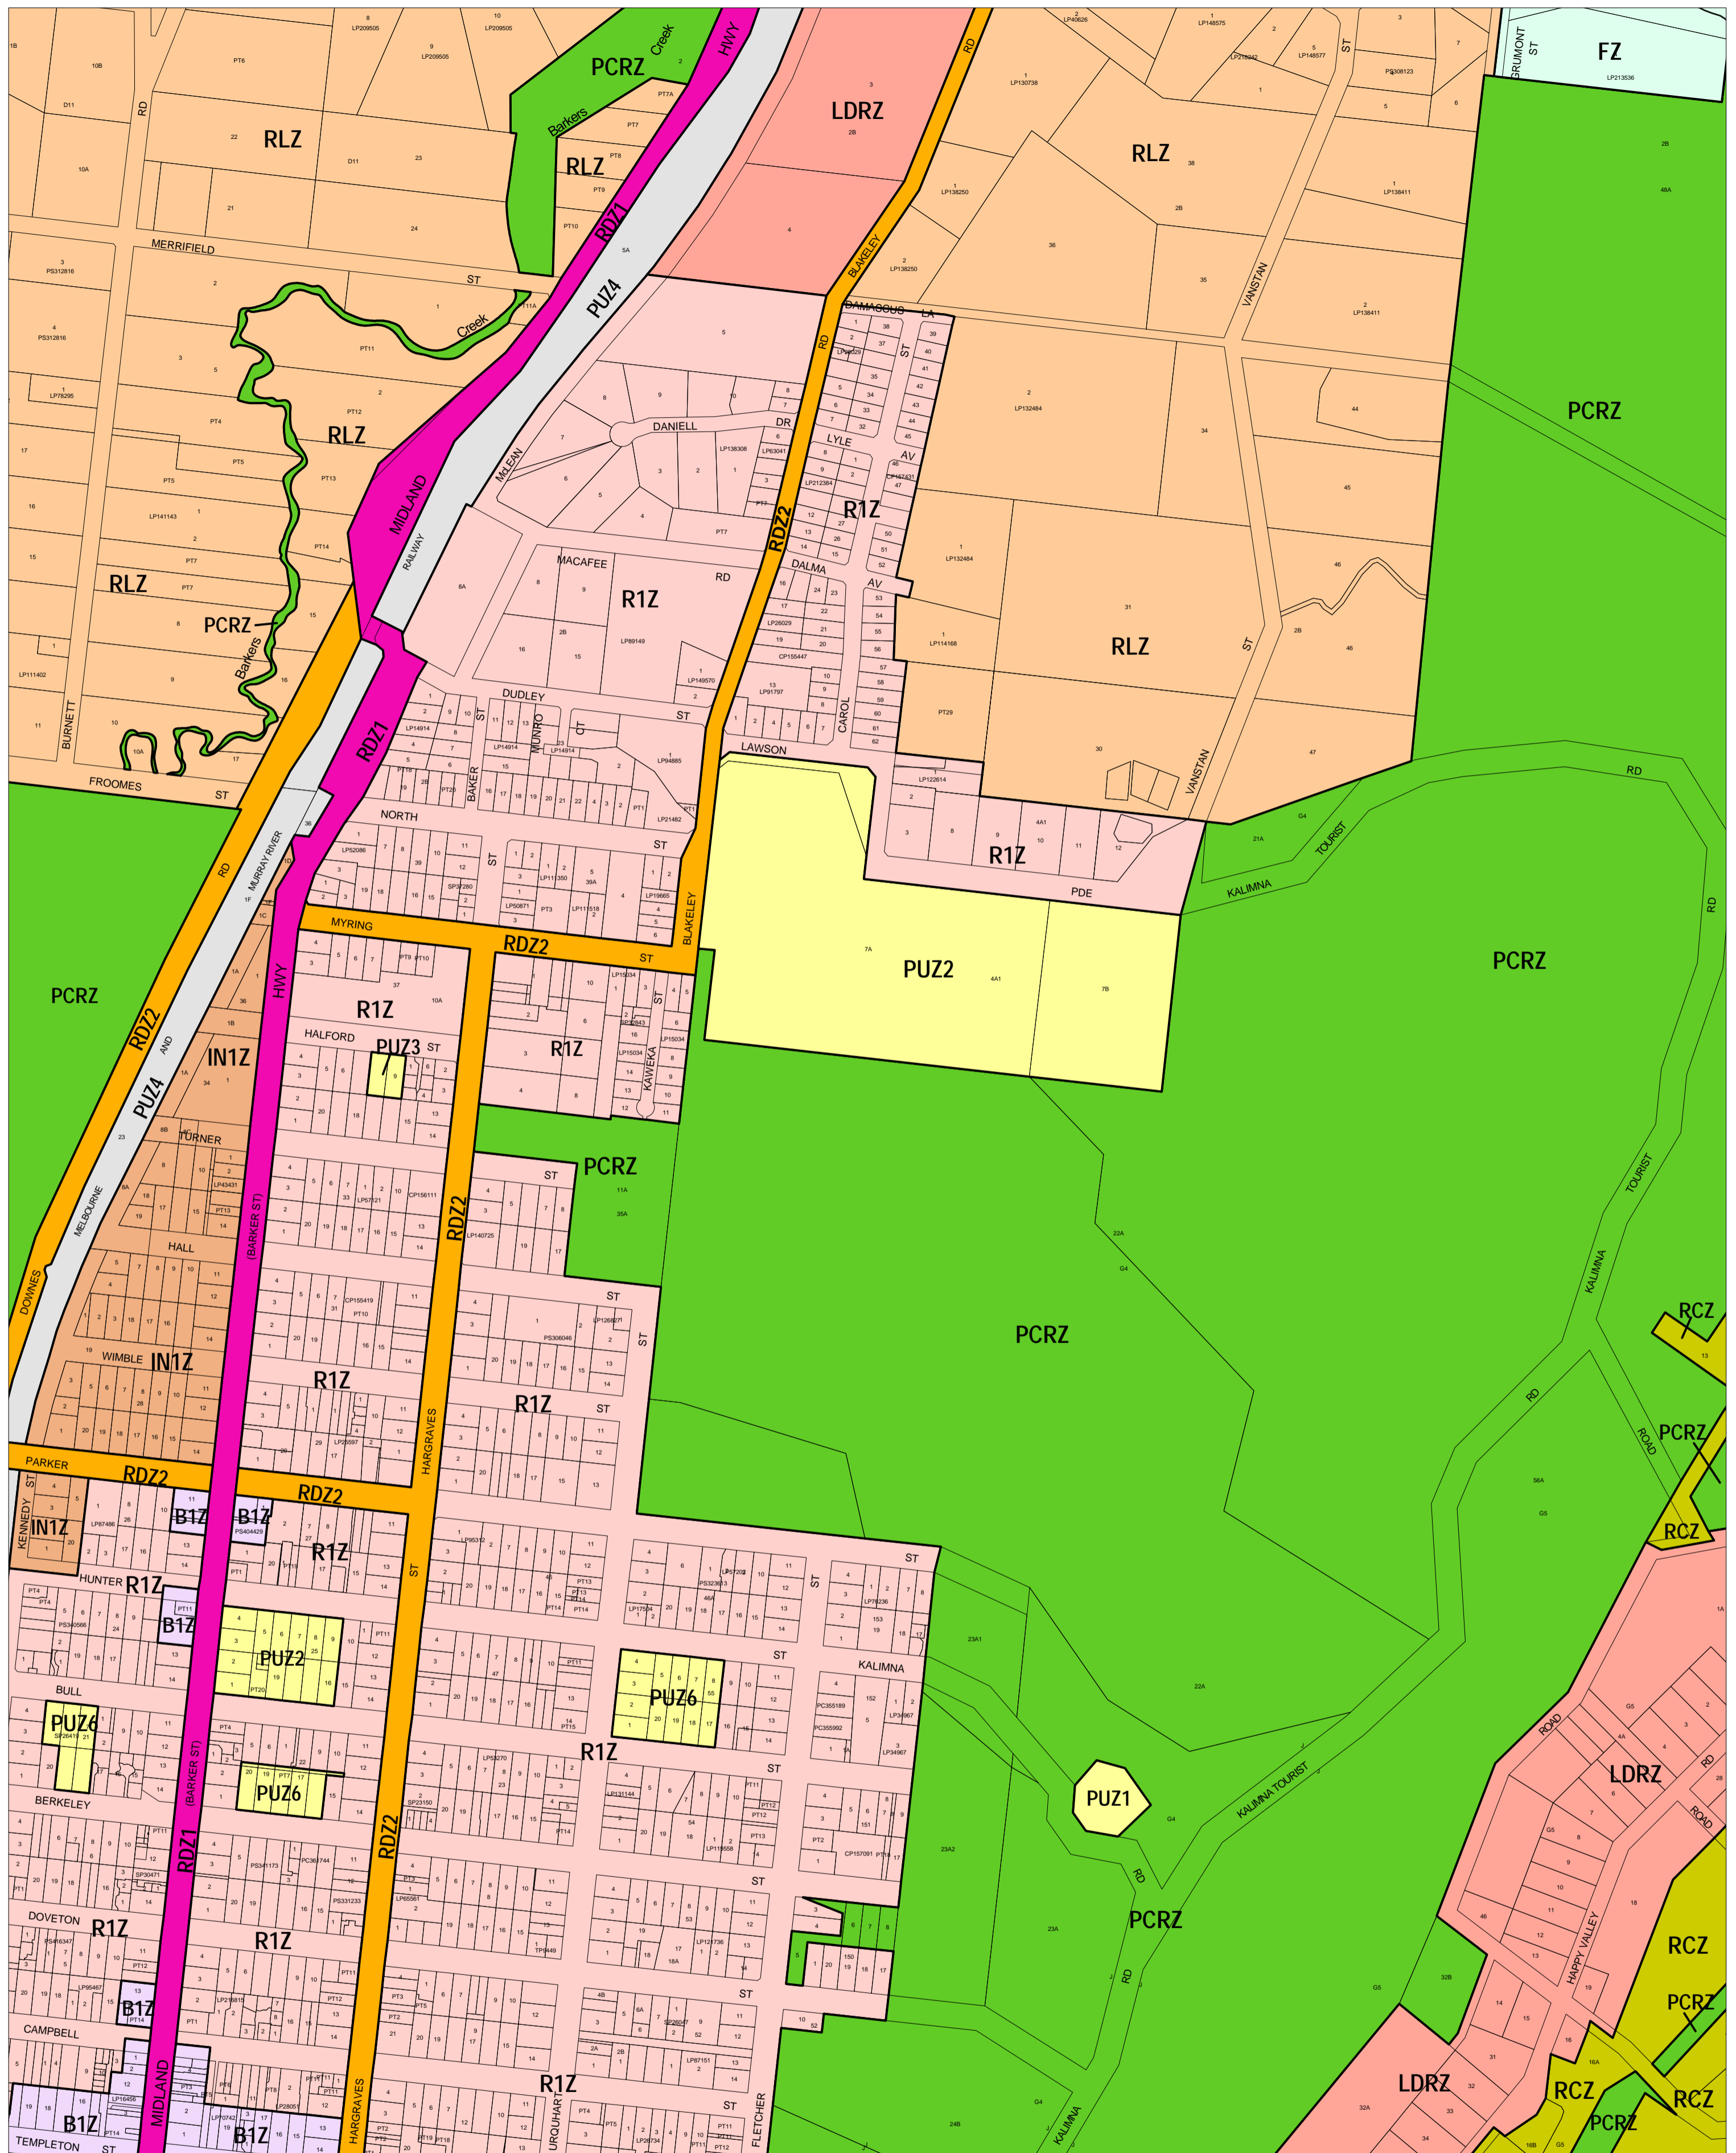

MOUNT ALEXANDER PLANNING SCHEME - LOCAL PROVISION

Business	Public Use Zone - Service And Utility	Rural Living Zone
B1Z Business 1 Zone	PUZ1	RLZ
Industrial	Public Use Zone - Transport	
IN1Z Industrial 1 Zone	PUZ4	
Public Land	Road Zone - Category 1	
PCRZ Public Conservation And Resource Zone	RDZ1	
PUZ2 Public Use Zone - Education	Road Zone - Category 2	
PUZ3 Public Use Zone - Health And Community	RDZ2	
PUZ6 Public Use Zone - Local Government	Residential	
	LDRZ Low Density Residential Zone	
	R1Z Residential 1 Zone	
	Rural	
	FZ Farming Zone	
	RCZ Rural Conservation Zone