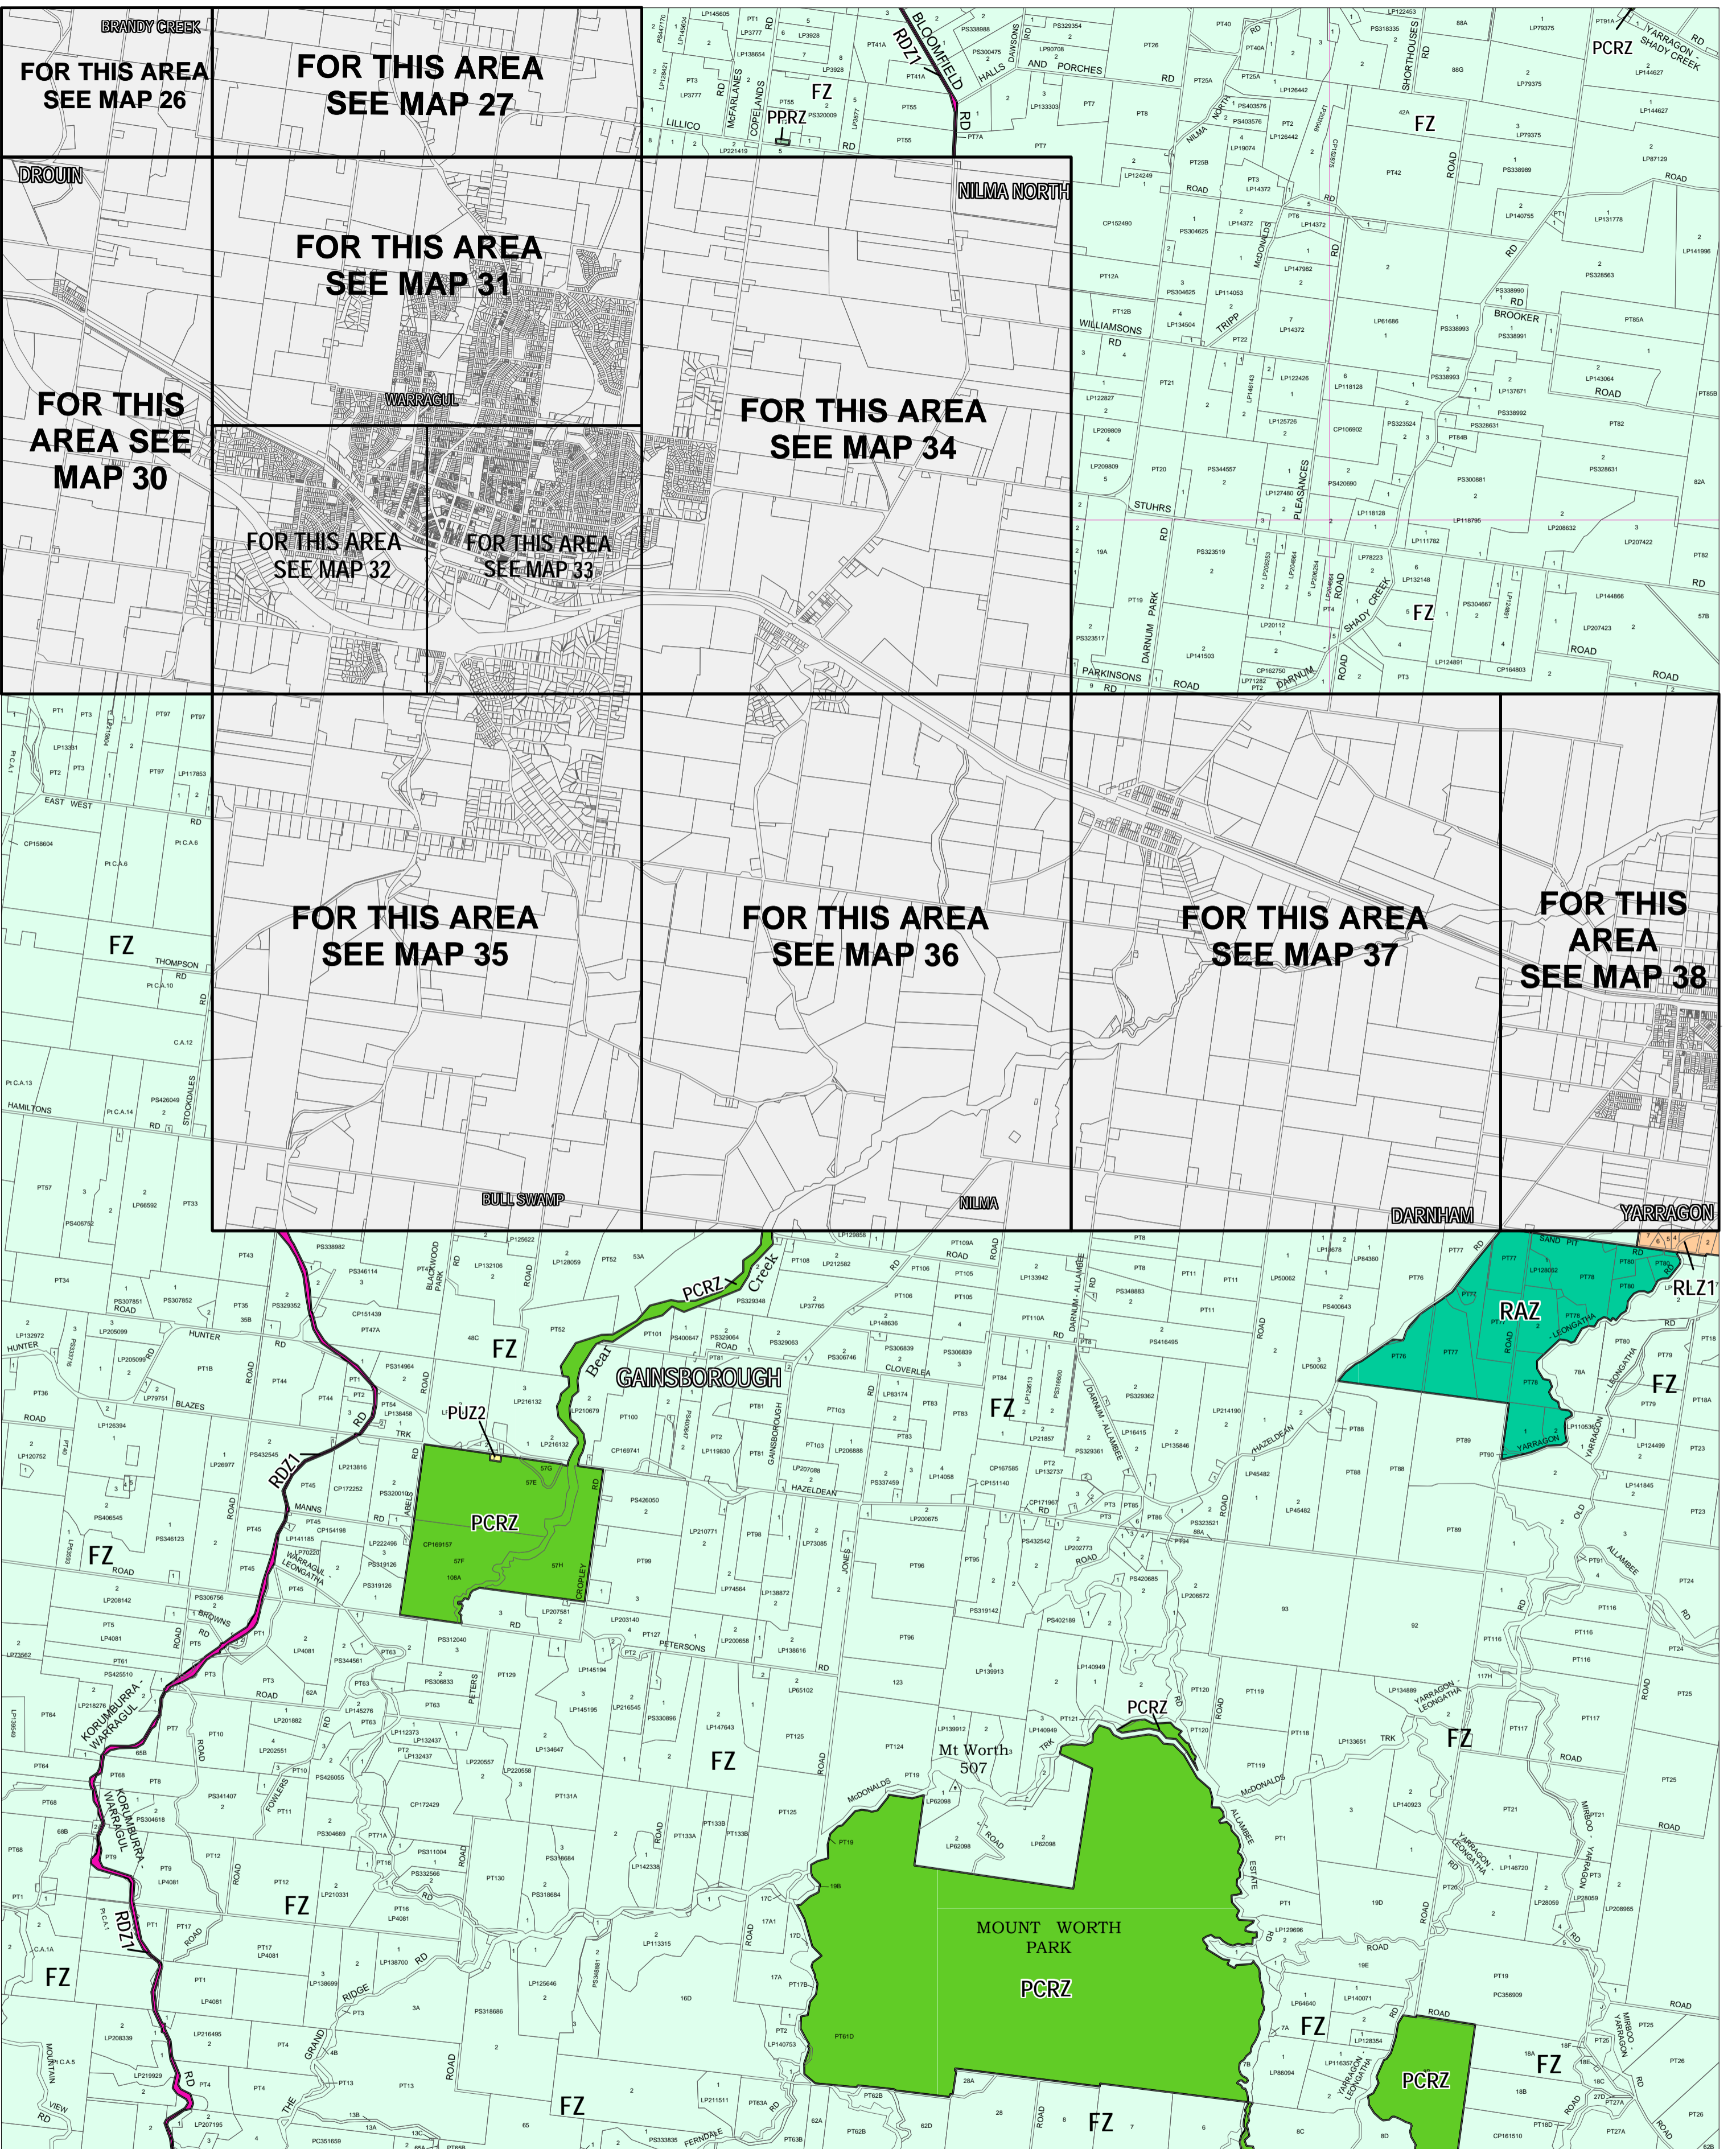

BAW BAW PLANNING SCHEME - LOCAL PROVISION

Business	Residential
BZ1 Business 1 Zone	RZ1 Residential 1 Zone
Industrial	Rural
IZ1 Industrial 1 Zone	FZ Farming Zone
IZ2 Industrial 2 Zone	RAZ Rural Activity Zone
Public Land	RLZ1 Rural Living Zone - Schedule 1
PCRZ Public Conservation and Resource Zone	
PPRZ Public Park and Recreation Zone	
PUZ2 Public Use Zone - Education	
PUZ4 Public Use Zone - Transport	
BZ1 Road Zone - Category 1	

AUSTRALIAN MAP GRID ZONE 55

Printed: 5/1/2012

AMENDMENT C44 PT2A