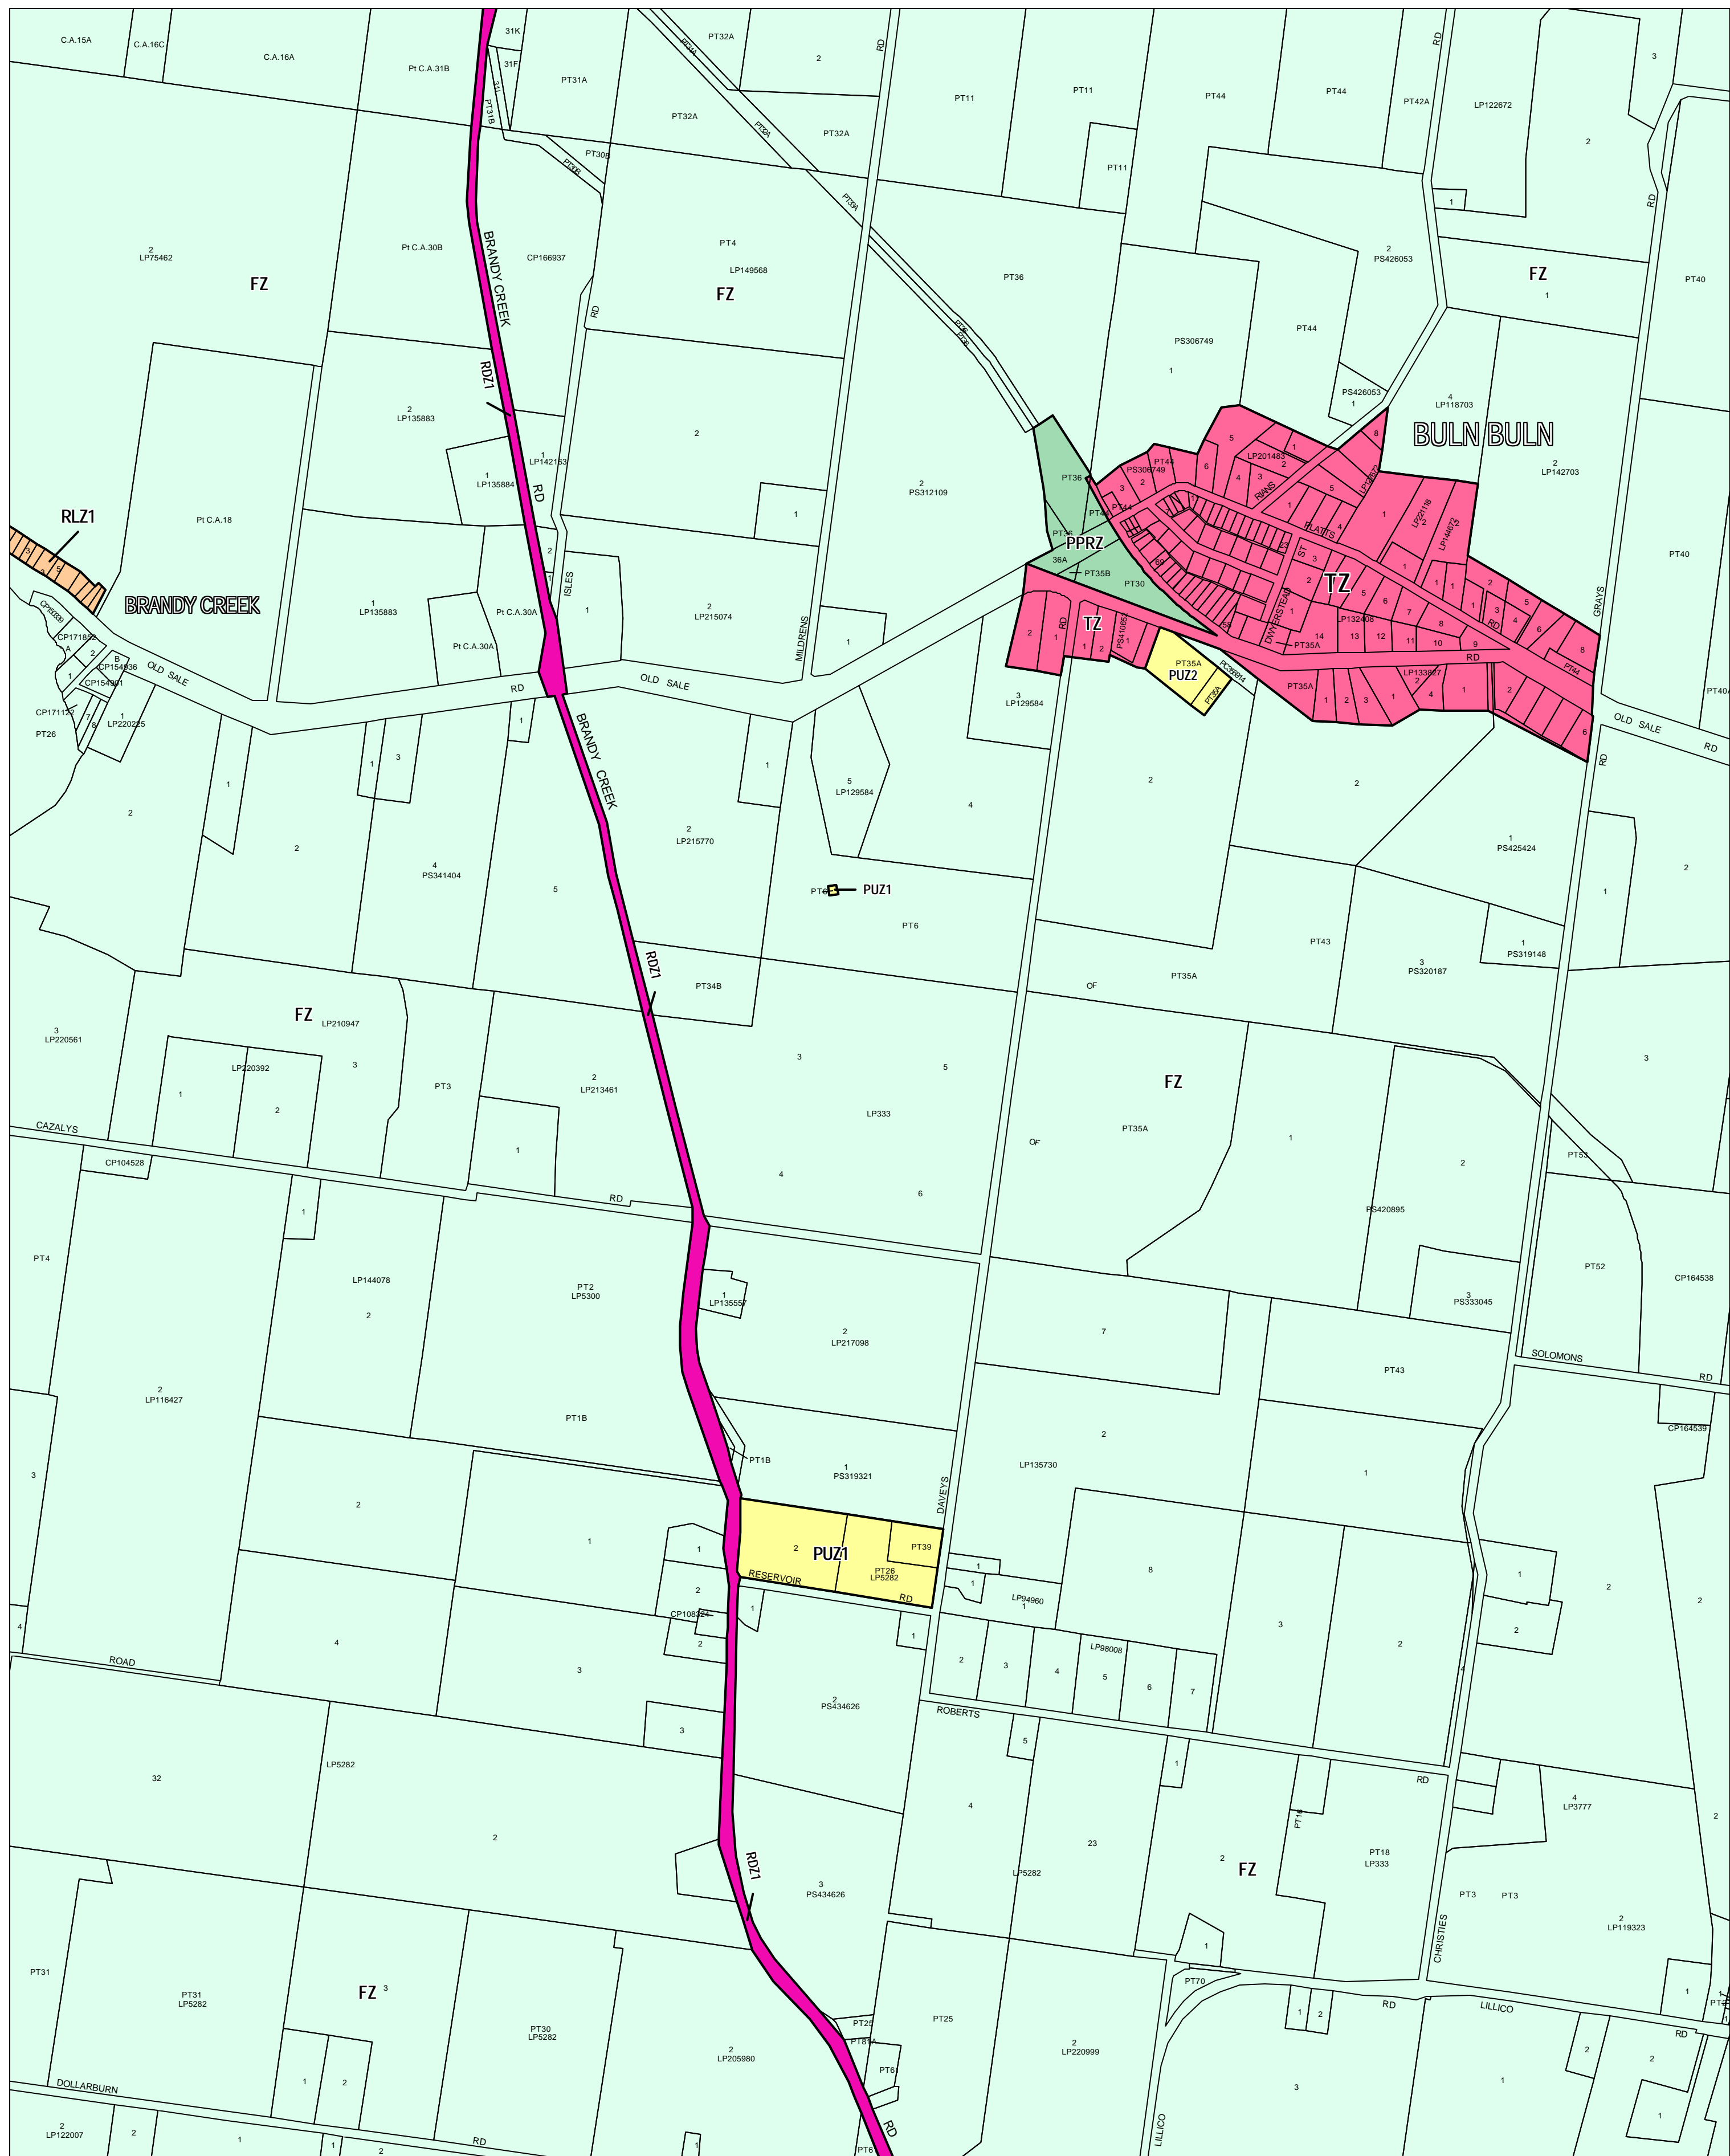

BAW BAW PLANNING SCHEME - LOCAL PROVISION

Public Land	
	Public Park And Recreation Zone
	Public Use Zone - Education
	Public Use Zone - Service And Utility
	Road Zone - Category 1
Residential	
	Township Zone
Rural	
	Farming Zone
	Rural Living Zone - Schedule 1

200 400 600 800 1000 m

AUSTRALIAN MAP GRID ZONE 55

INDEX TO ADJOINING METRIC SERIES MAP

Printed: 8/2/2010

AMENDMENT C44 PT1

ZONES

MAP No 27