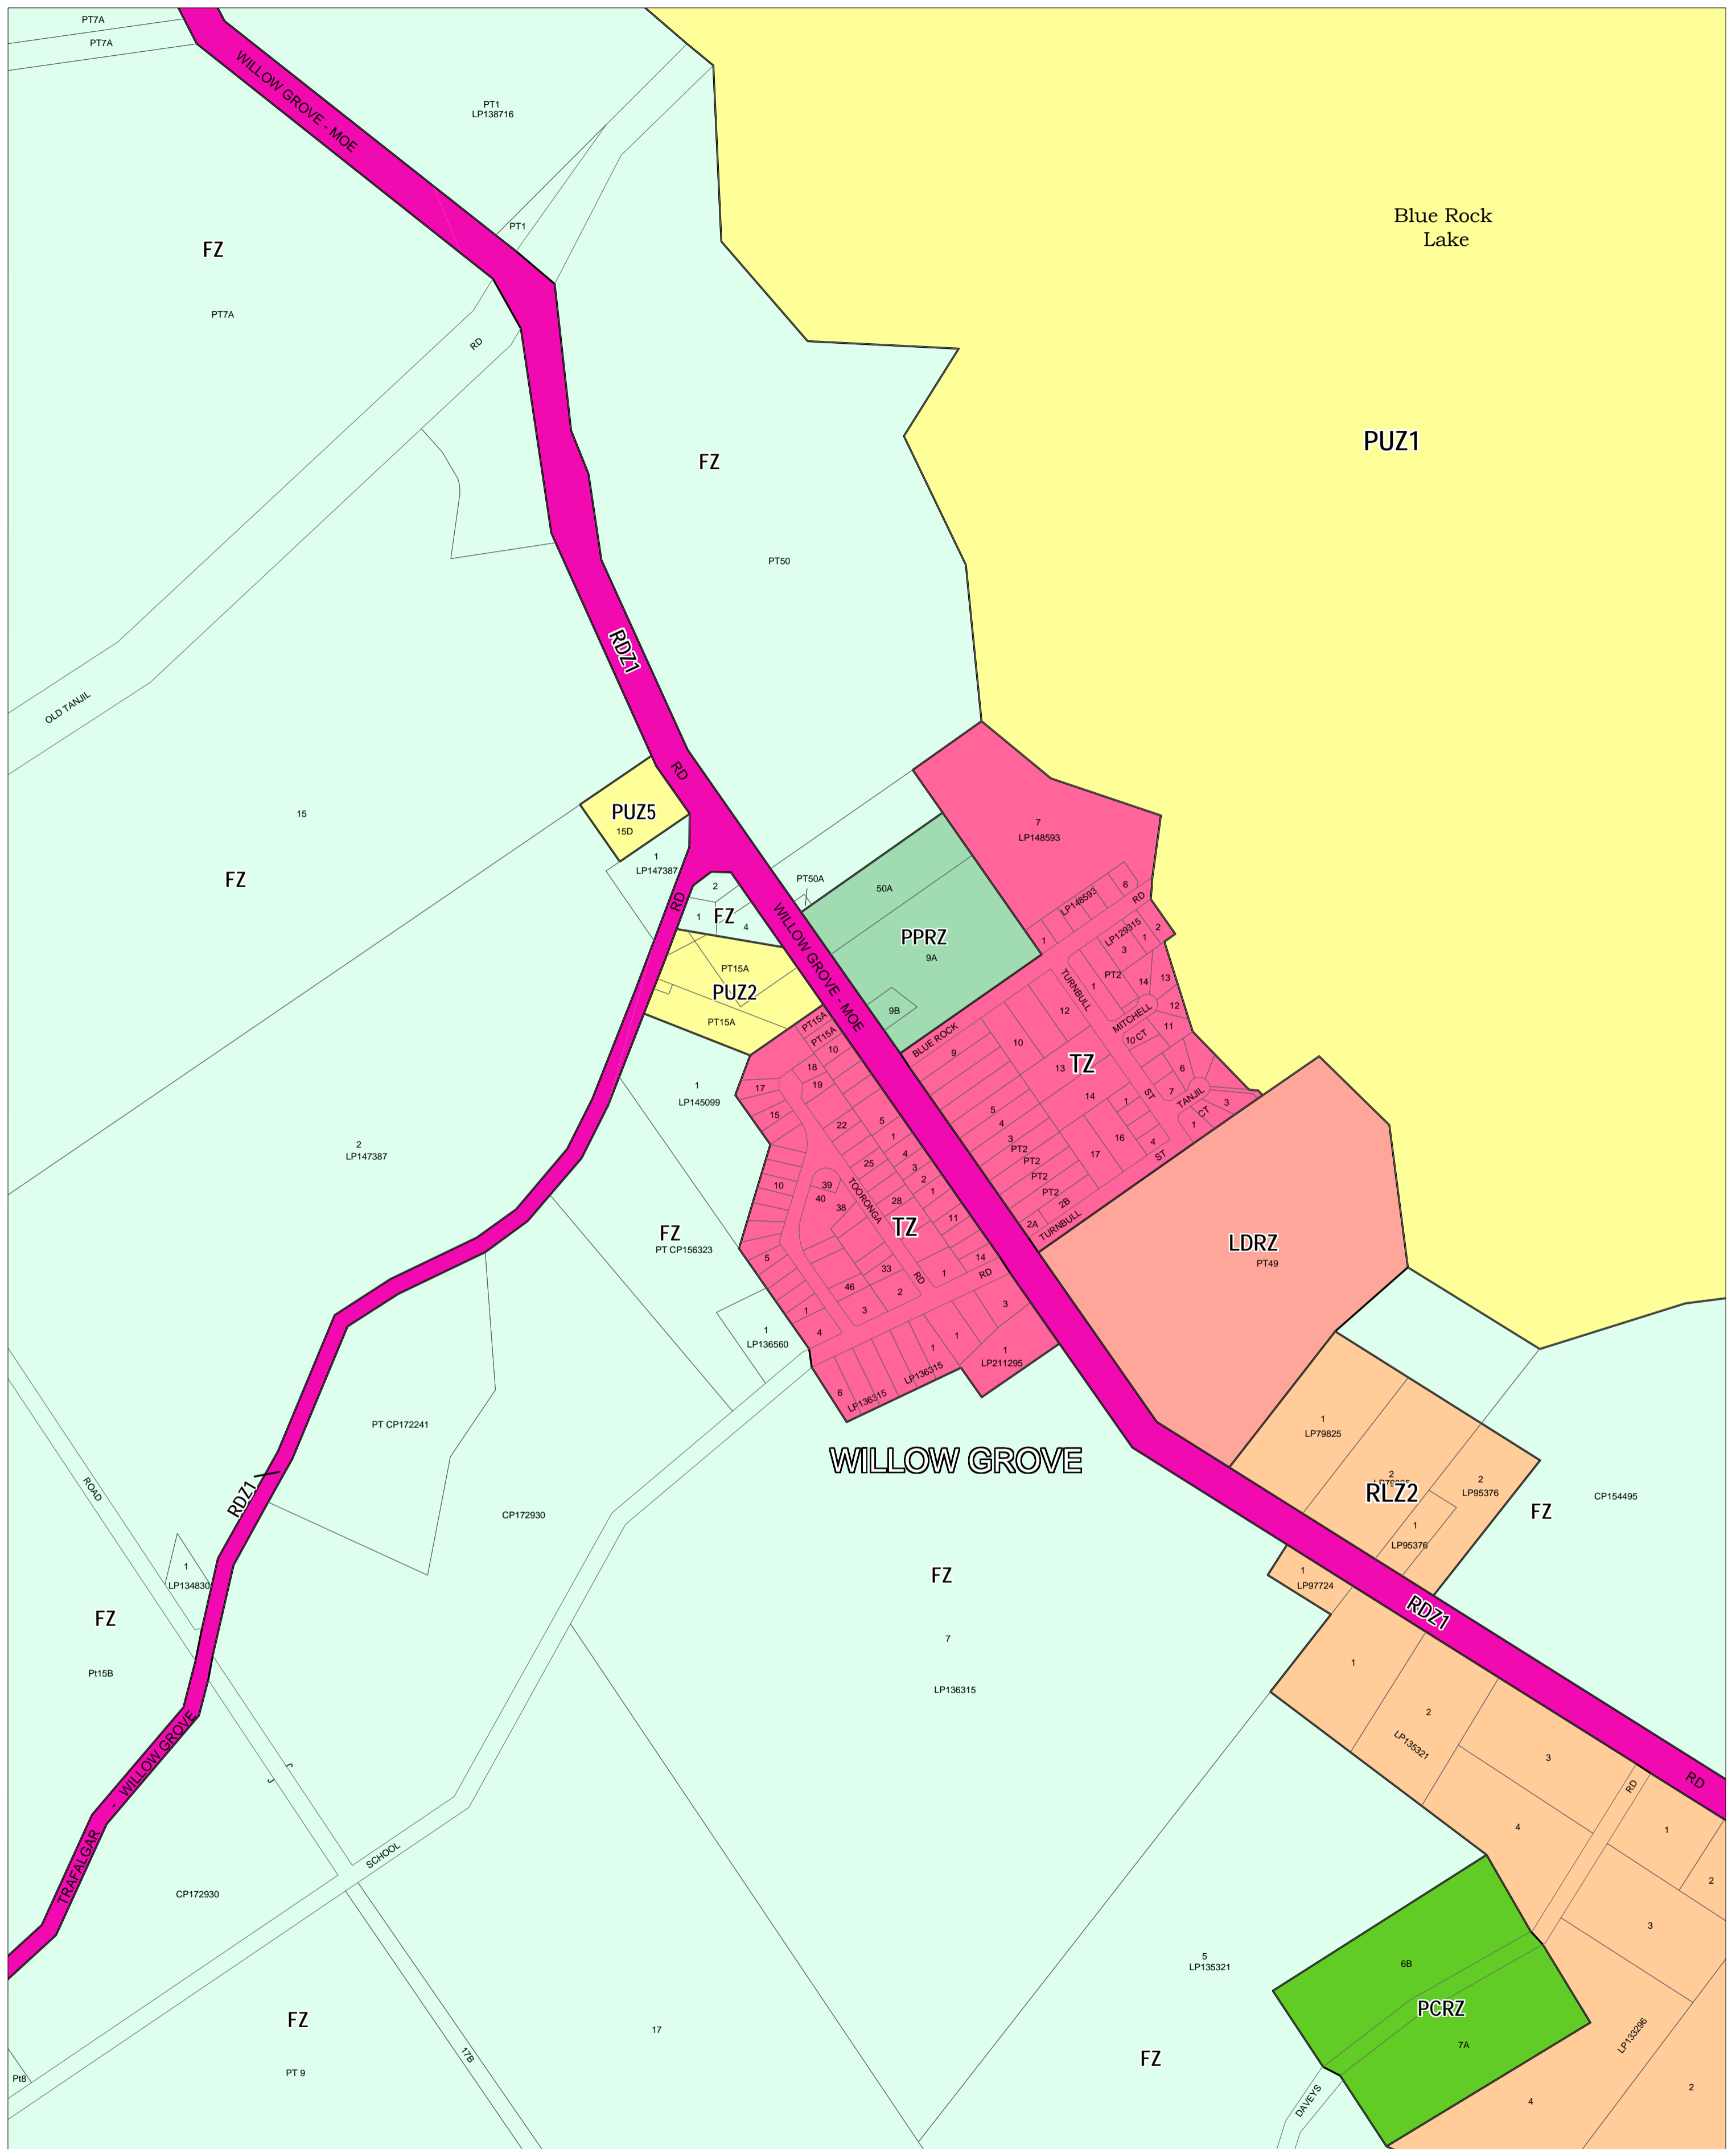

BAW BAW PLANNING SCHEME - LOCAL PROVISION

Public Land		Rural		Township Zone	
	Public Conservation And Resource Zone		Farming Zone		Township Zone
	Public Park And Recreation Zone		Rural Living Zone - Schedule 2		Farming Zone
	Public Use Zone - Cemetery/Crematorium				Rural Living Zone - Schedule 2
	Public Use Zone - Education				
	Public Use Zone - Service And Utility				
	Road Zone - Category 1				
	Residential				
	Low Density Residential Zone				

100 0 100 200 300 400 500 m

AUSTRALIAN MAP GRID ZONE 55

INDEX TO ADJOINING METRIC SERIES MAP

Printed: 28/10/2011

AMENDMENT C80