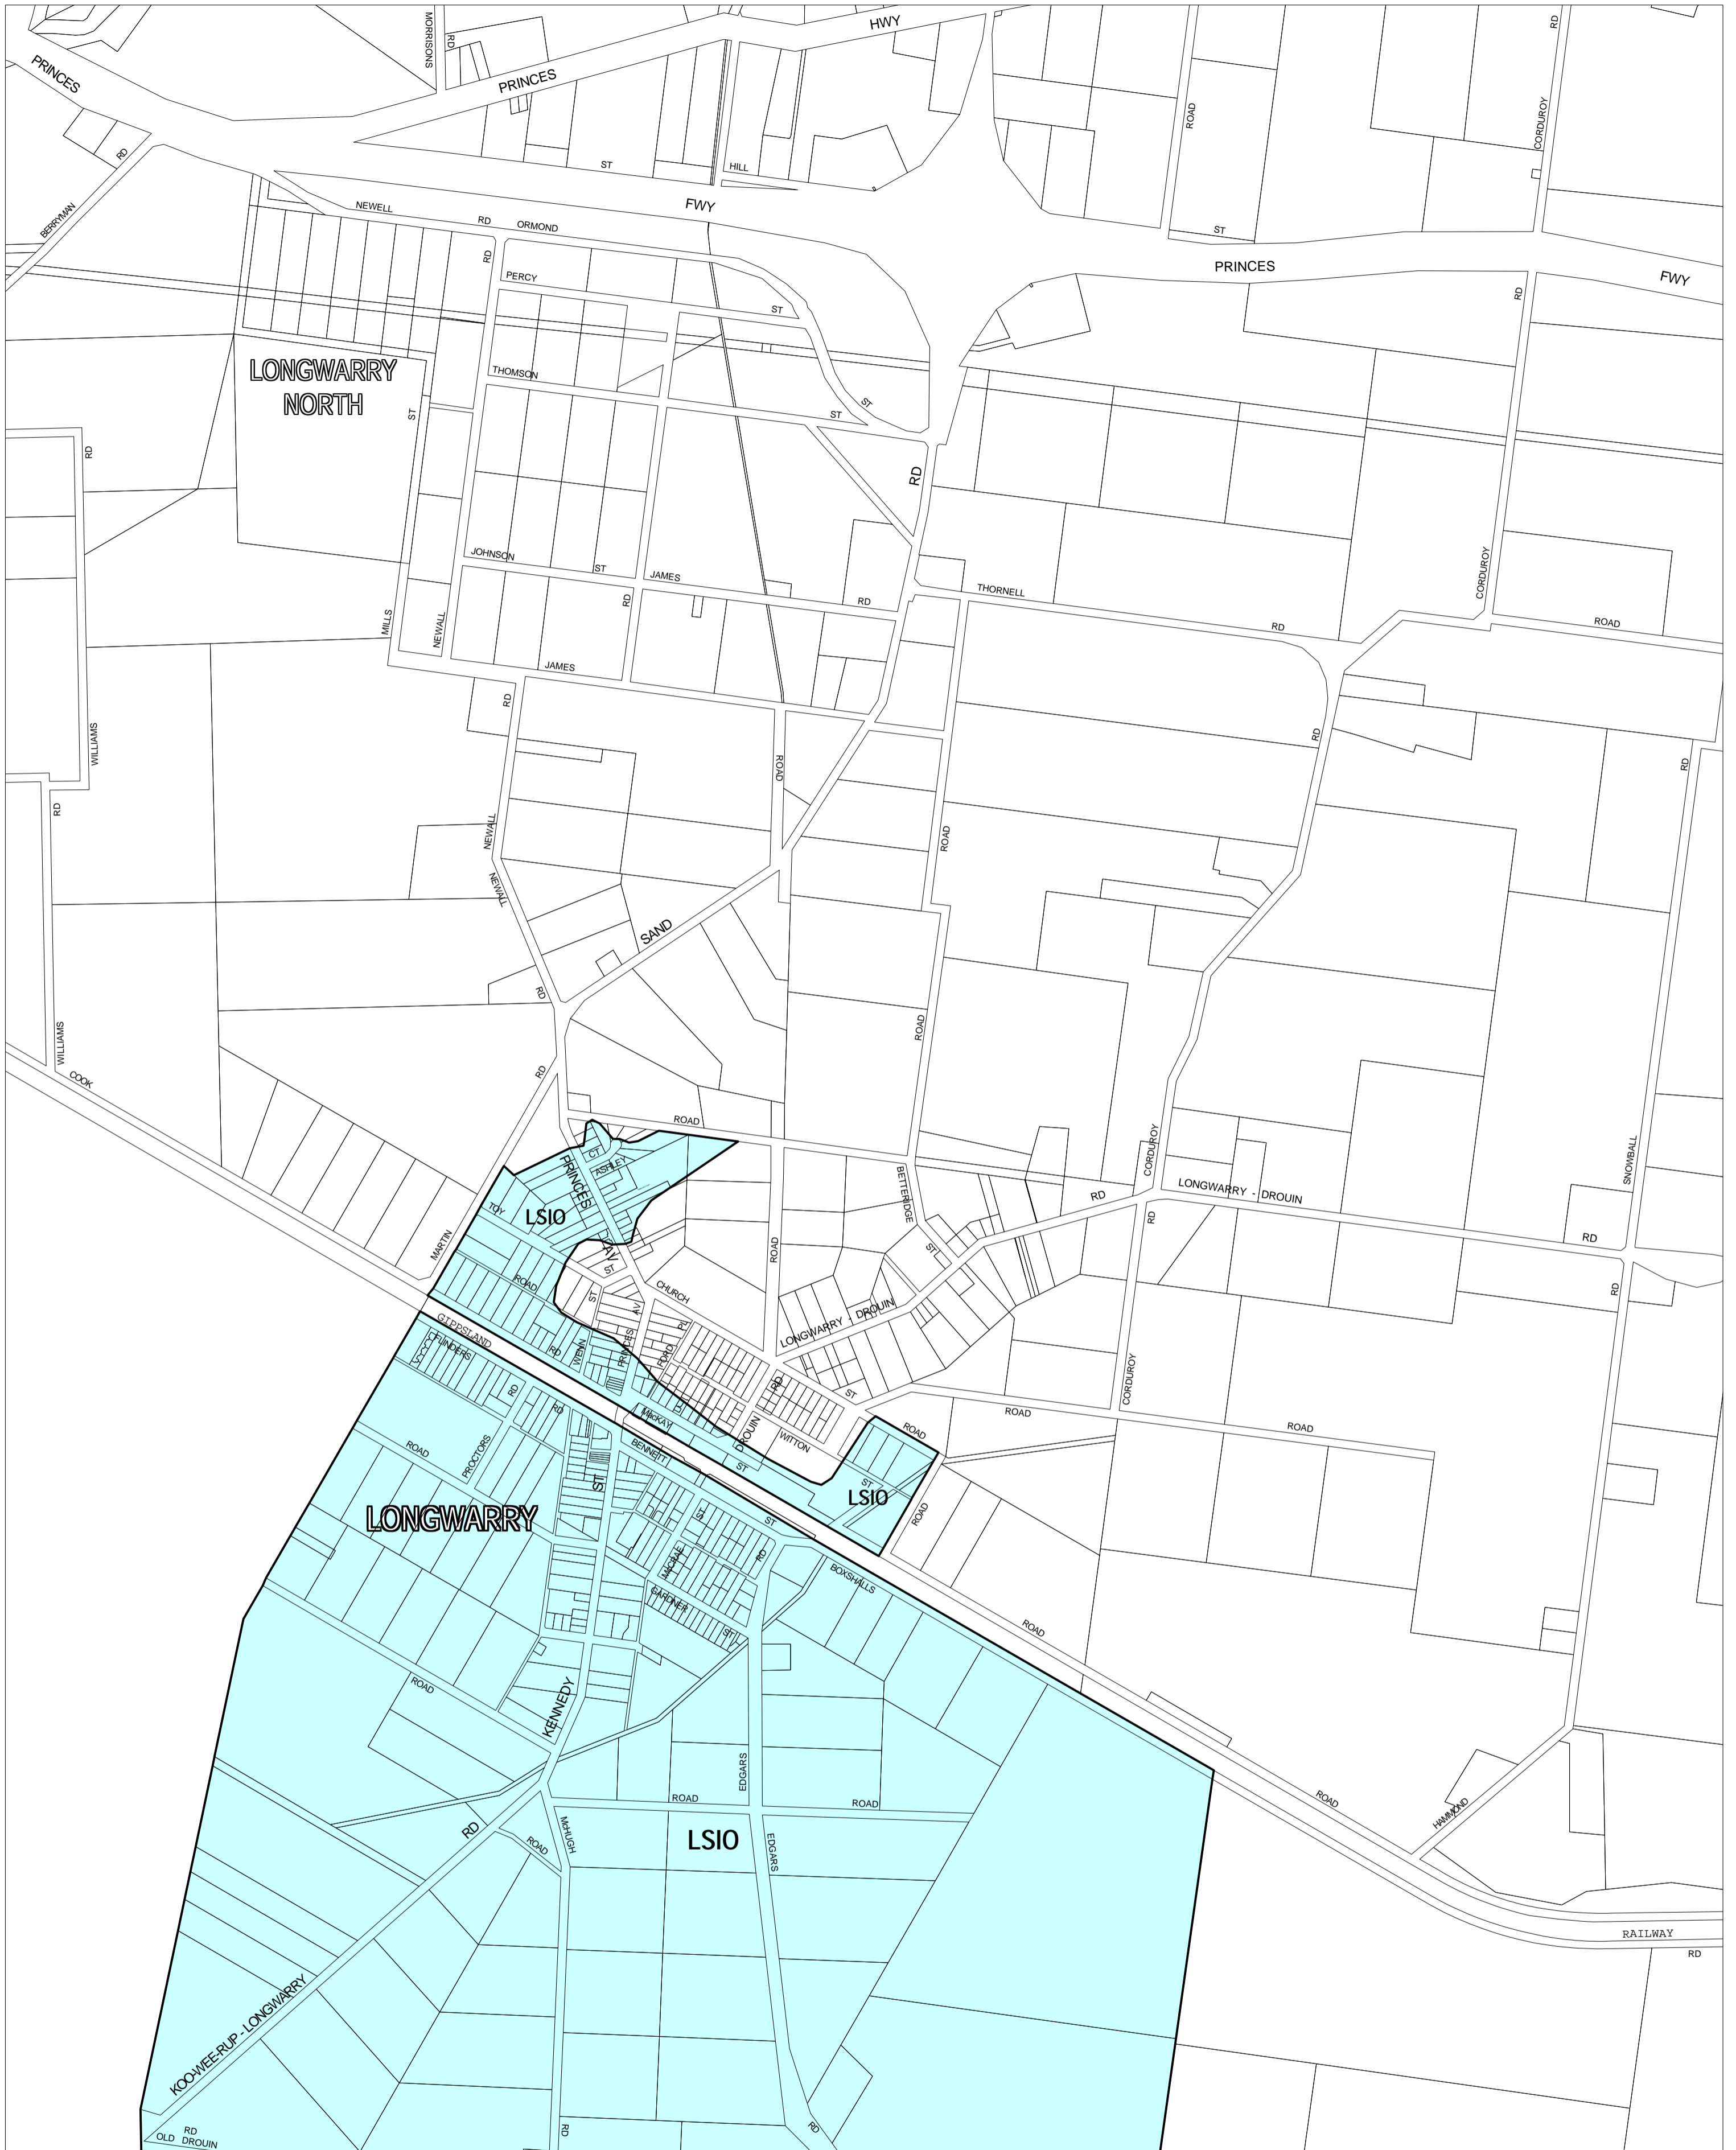

BAW BAW PLANNING SCHEME - LOCAL PROVISION

Overlays

LSIO Land Subject to Inundation Overlay

AUSTRALIAN MAP GRID ZONE 55

INDEX TO ADJOINING METRIC SERIES MAP

Printed: 2017/2007

AMENDMENT C17