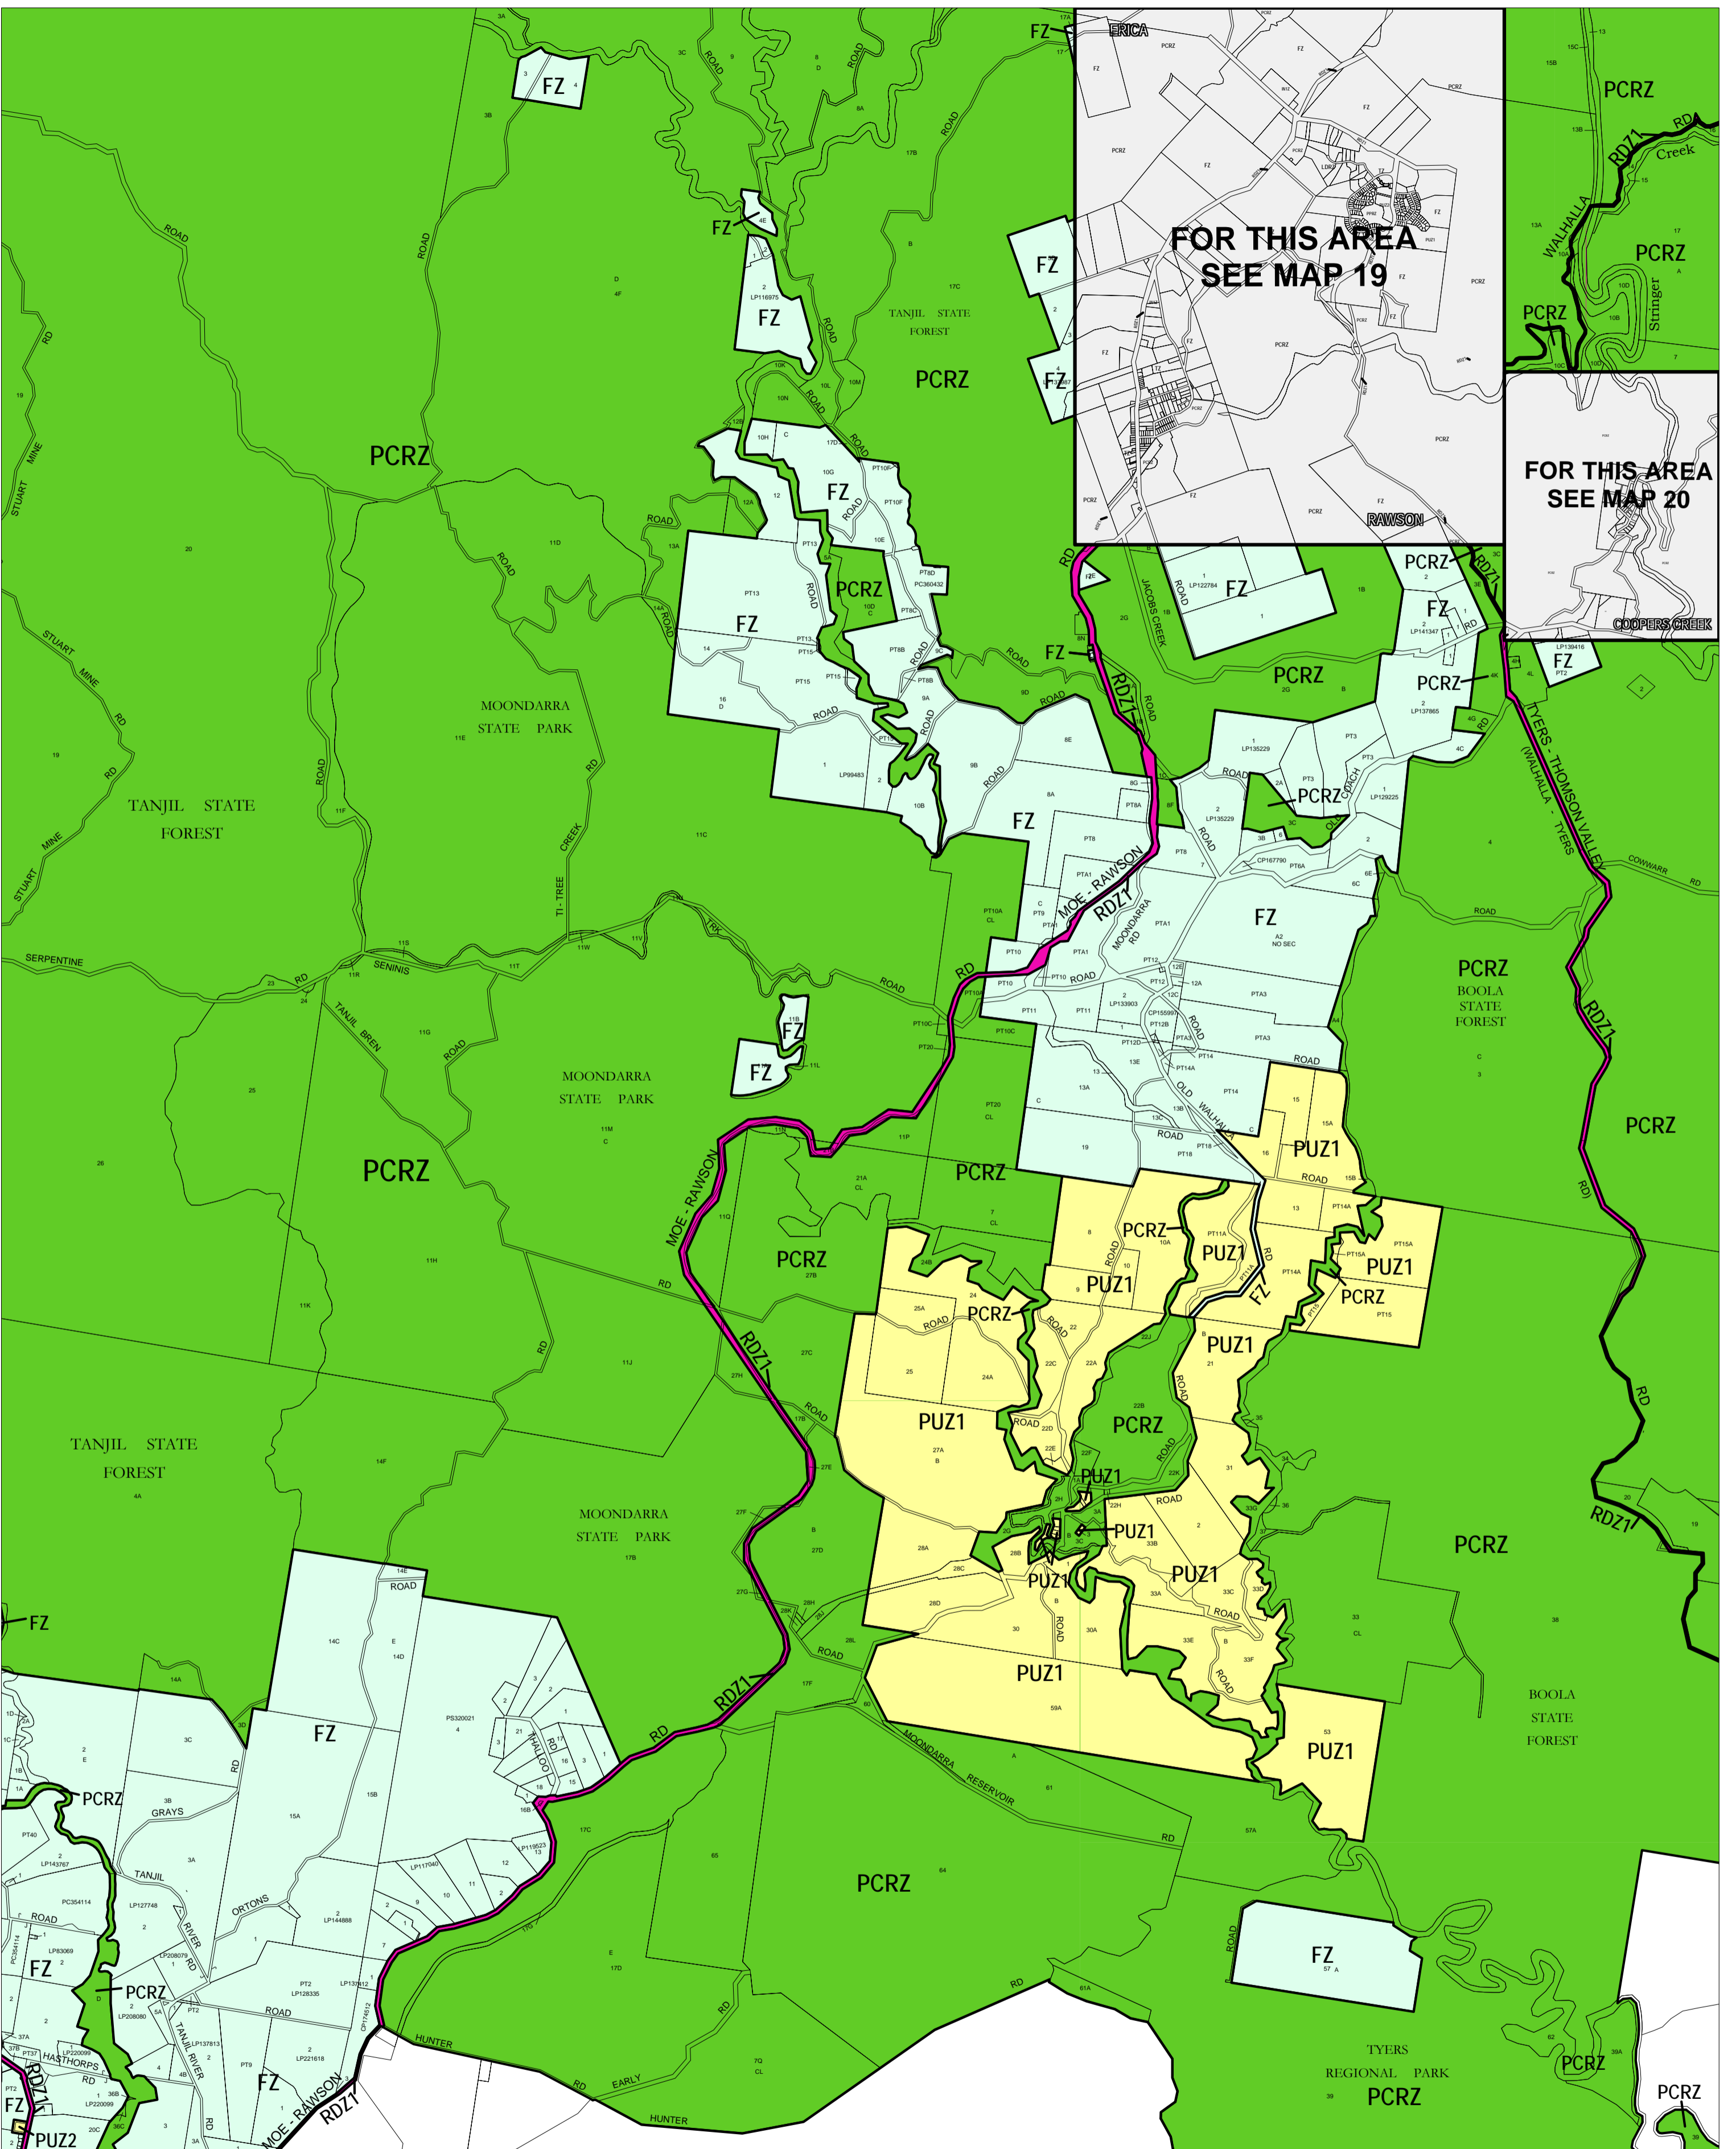

BAW BAW PLANNING SCHEME - LOCAL PROVISION

Public Land	
	Public Conservation And Resource Zone
	Public Use Zone - Education
	Public Use Zone - Service And Utility
	Road Zone - Category 1
Rural	
	Farming Zone

Printed: 3/4/2008

AMENDMENT C55