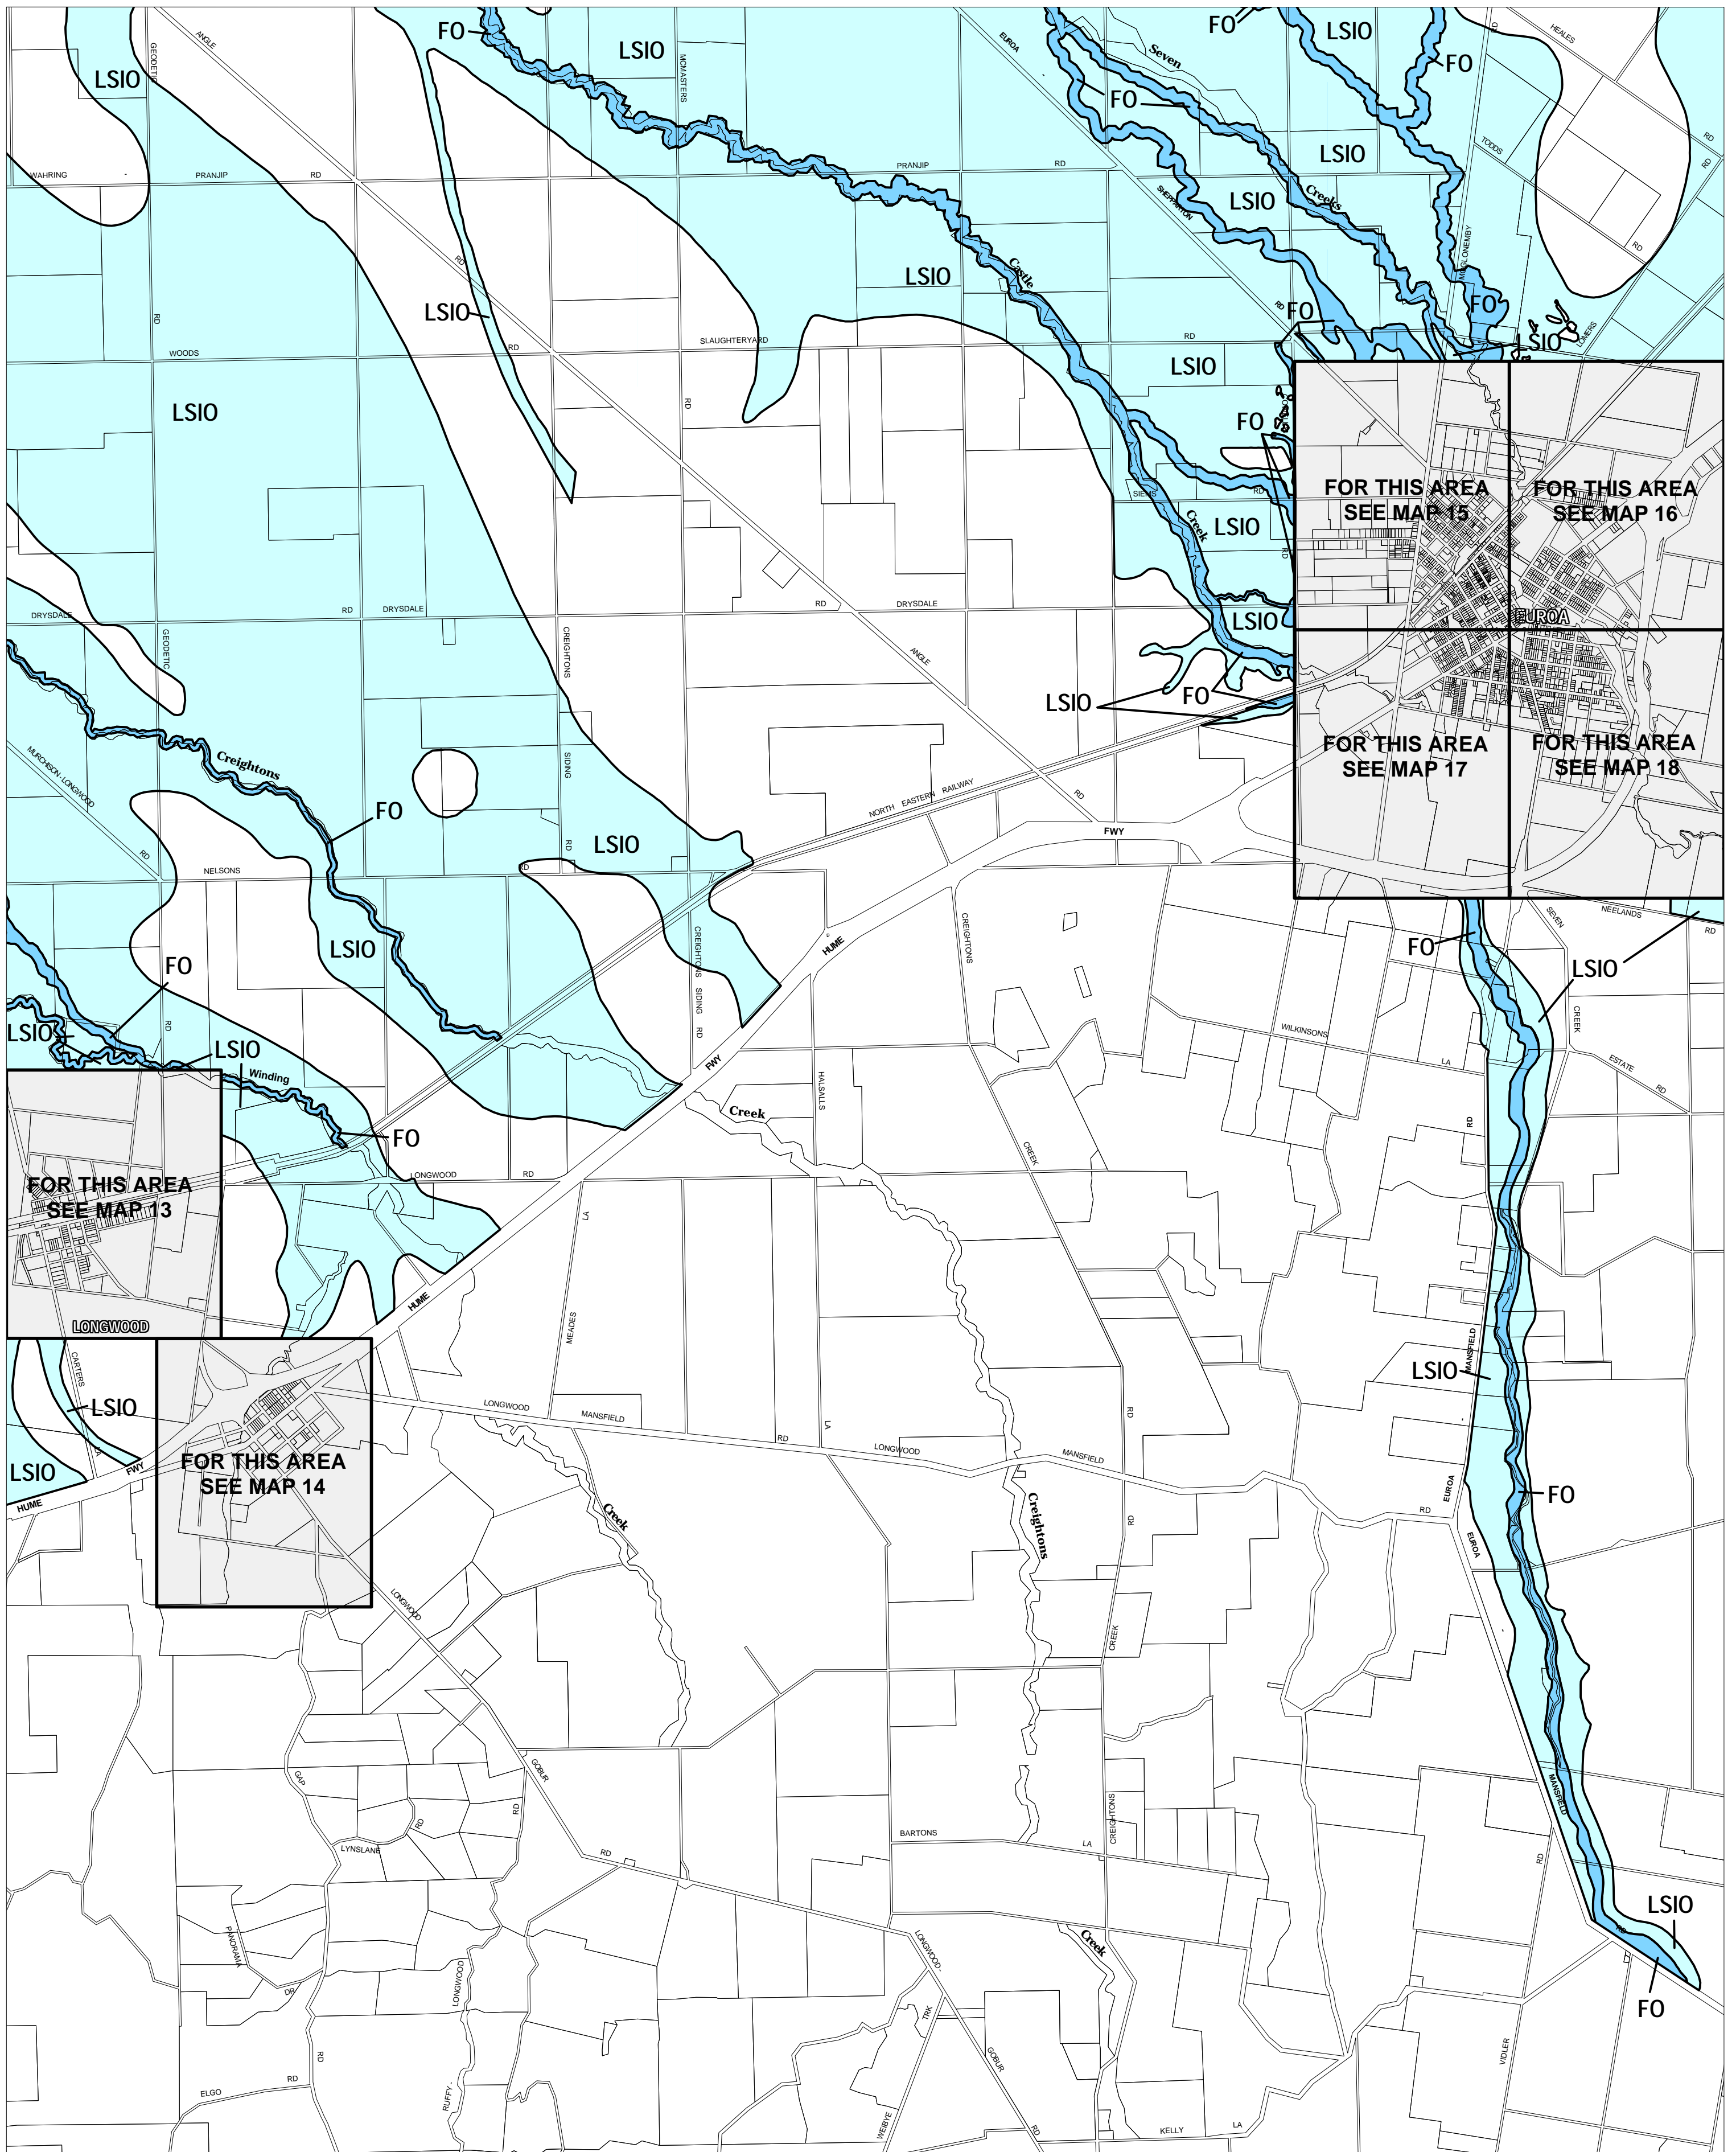

STRATHBOGIE PLANNING SCHEME - LOCAL PROVISION

INDEX TO ADJOINING METRIC SERIES MAP

Amendment C14
Printed: 12/4/2006