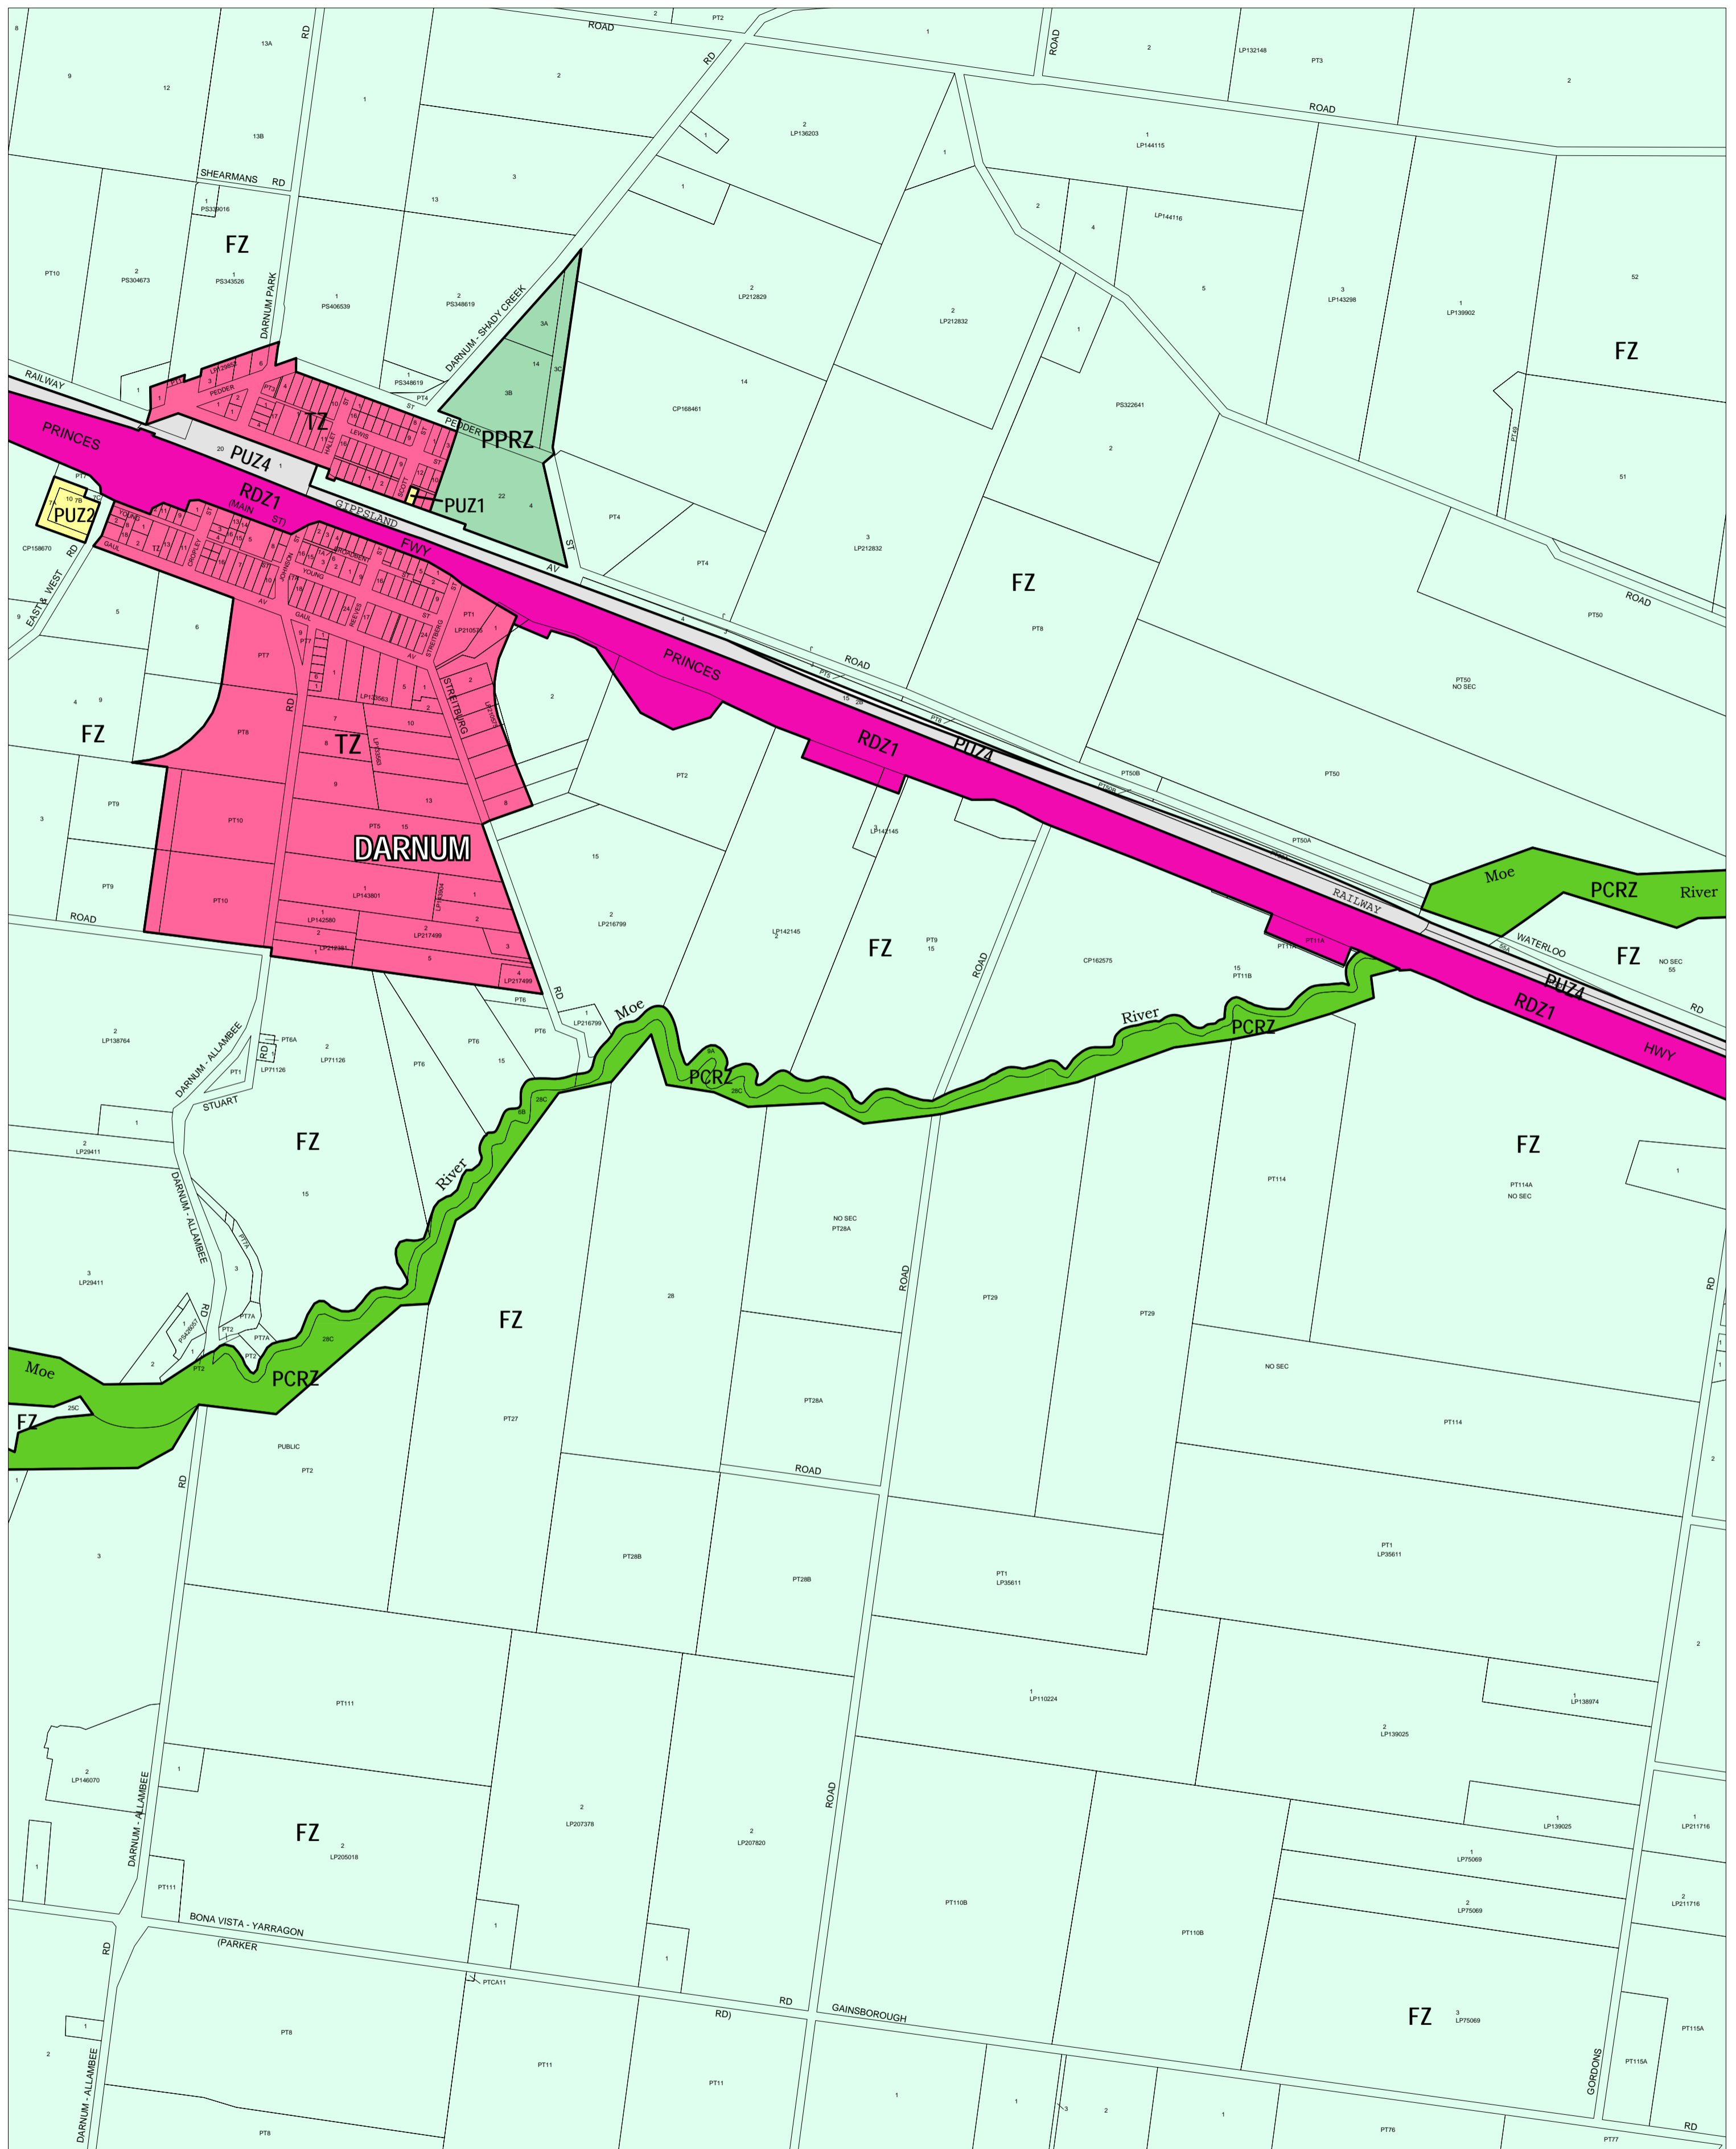

BAW BAW PLANNING SCHEME - LOCAL PROVISION

Public Land	
	Public Conservation And Resource Zone
	Public Park And Recreation Zone
	Public Use Zone - Education
	Public Use Zone - Service And Utility
	Public Use Zone - Transport
	Road Zone - Category 1
Residential	
	Township Zone
Rural	
	Farming Zone

200 0 200 400 600 800 1000 m

AUSTRALIAN MAP GRID ZONE 55

INDEX TO ADJOINING METRIC SERIES MAP

Printed: 3/4/2008

AMENDMENT C55