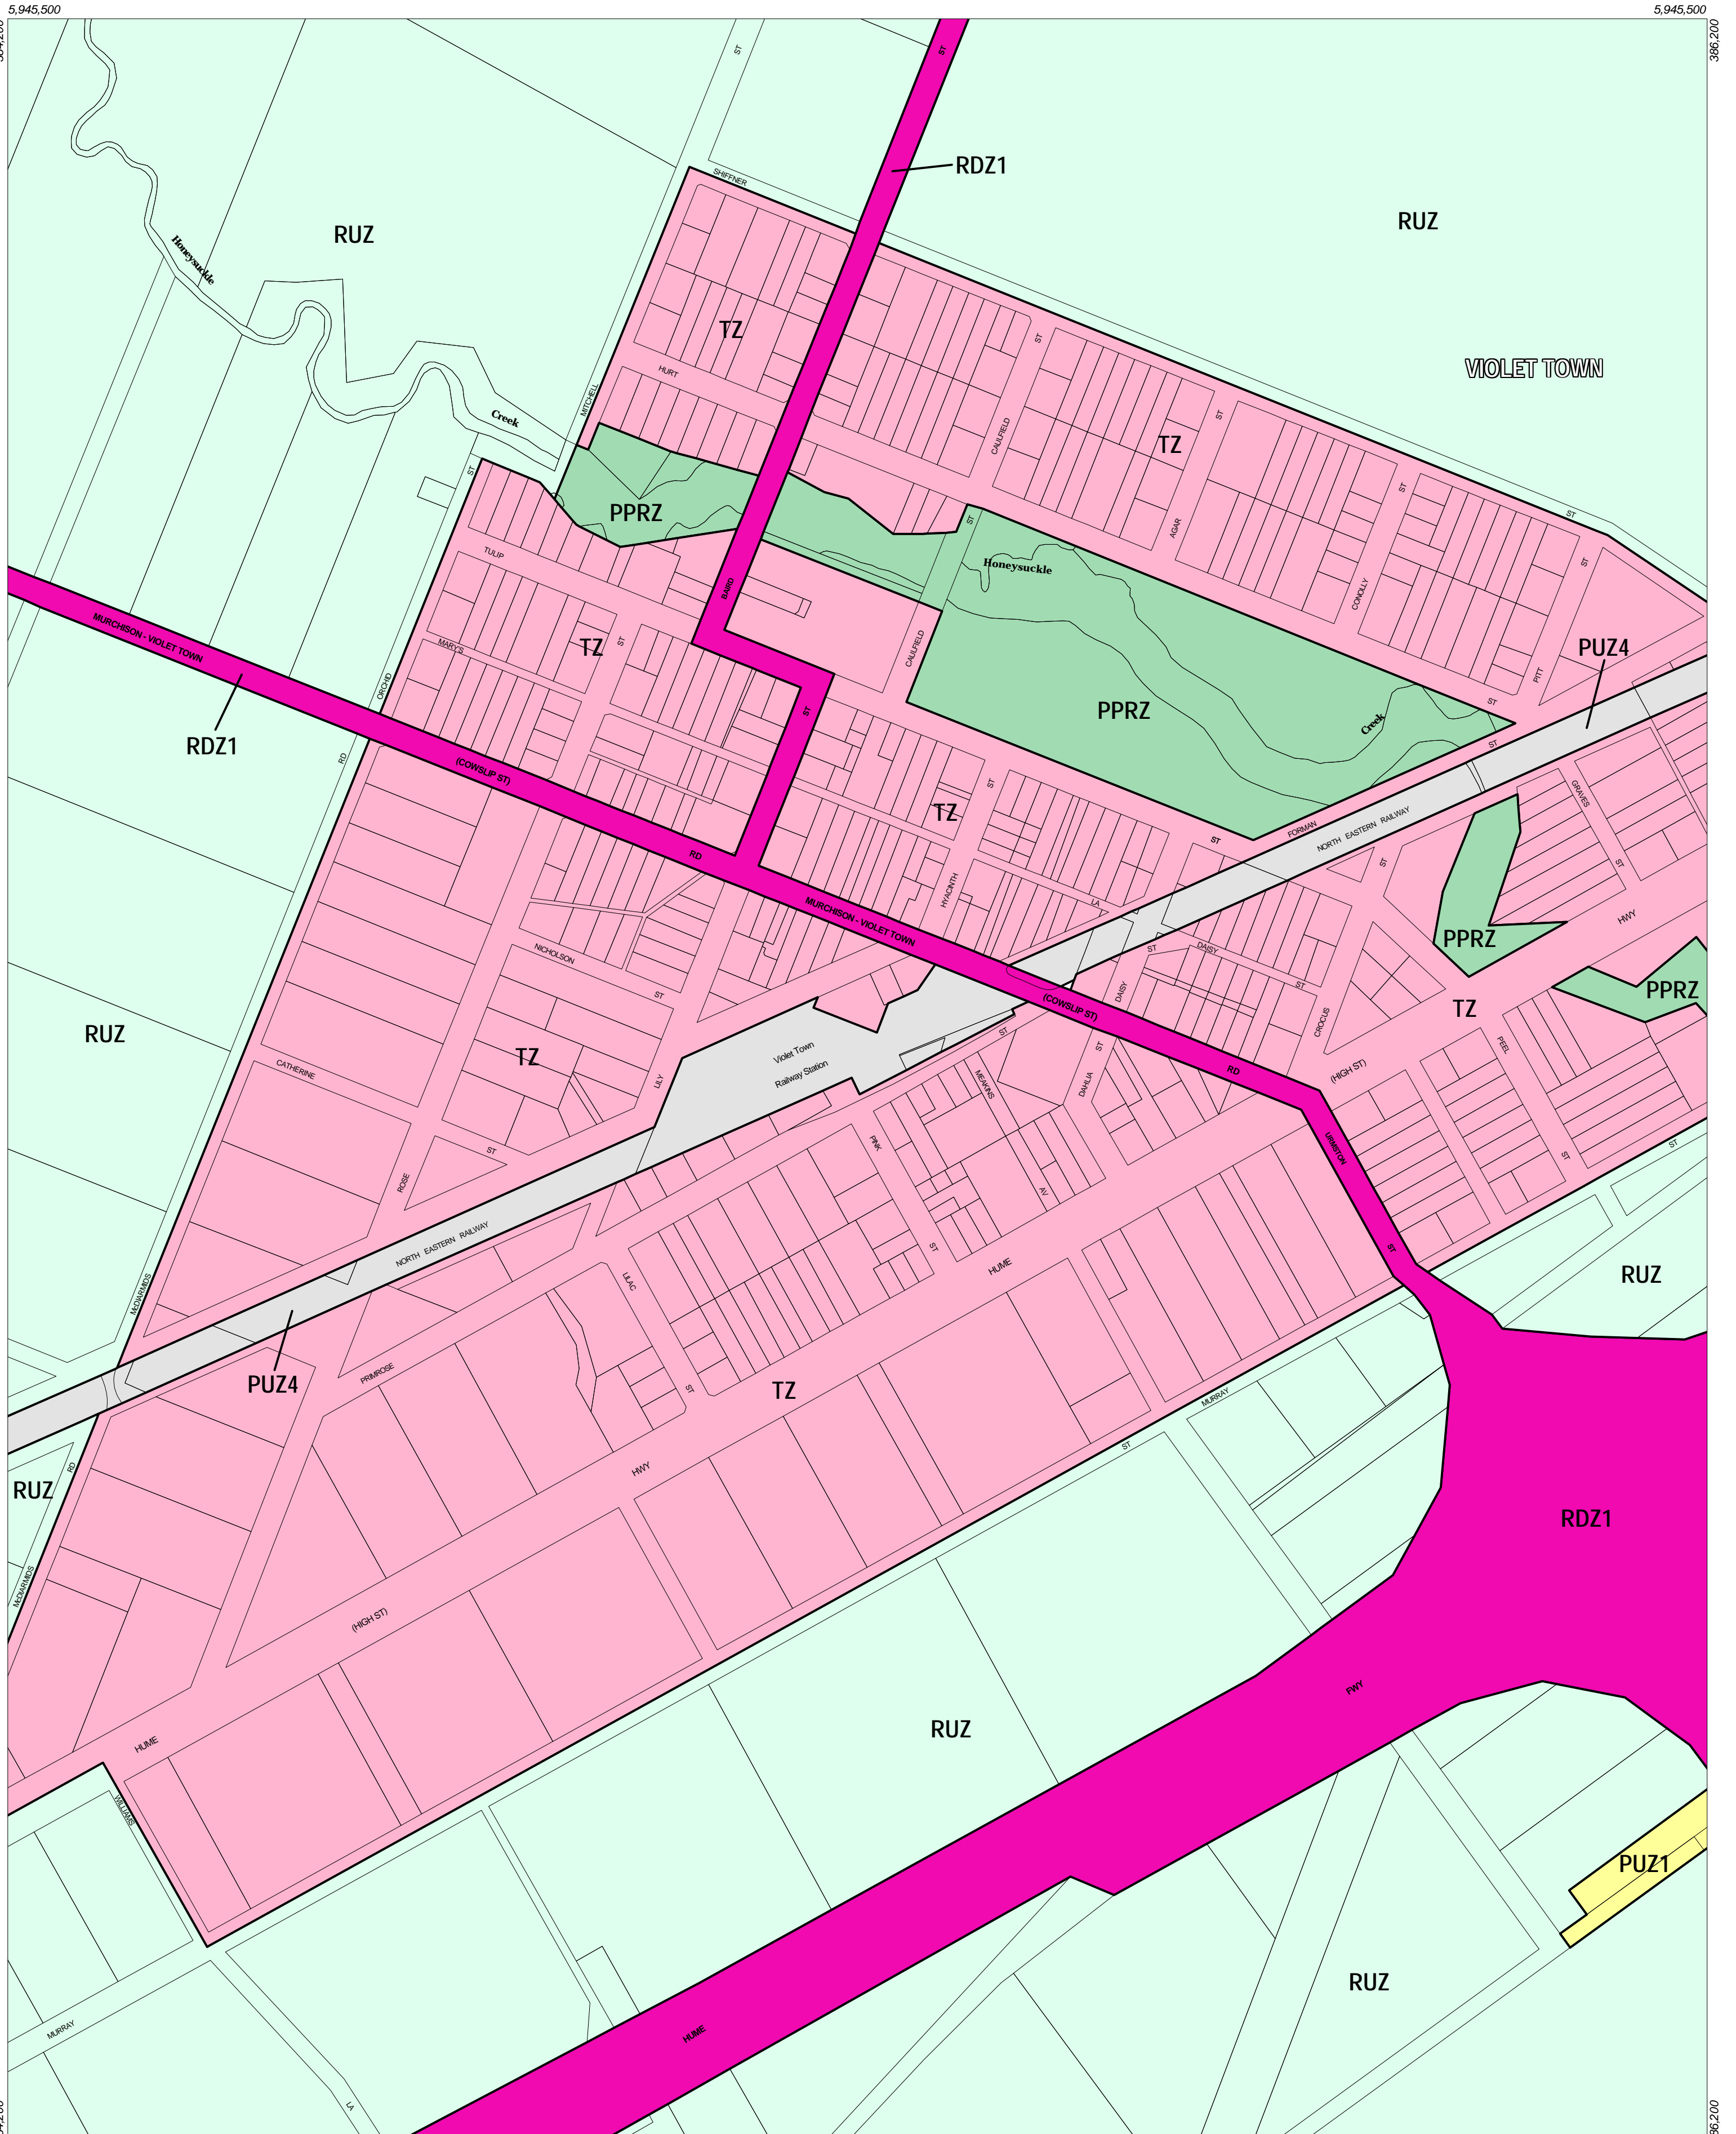

STRATHBOGIE PLANNING SCHEME - LOCAL PROVISION

Public Land	
	Public Park And Recreation Zone
	Public Use Zone Service And Utility
	Public Use Zone Transport
	Road Zone Category 1
Residential	
	Township Zone
Rural	
	Rural Zone

100 0 100 200 300 400 500 m

AUSTRALIAN MAP GRID ZONE 55

INDEX TO ADJOINING METRIC SERIES MAP

Printed: 19/6/2003