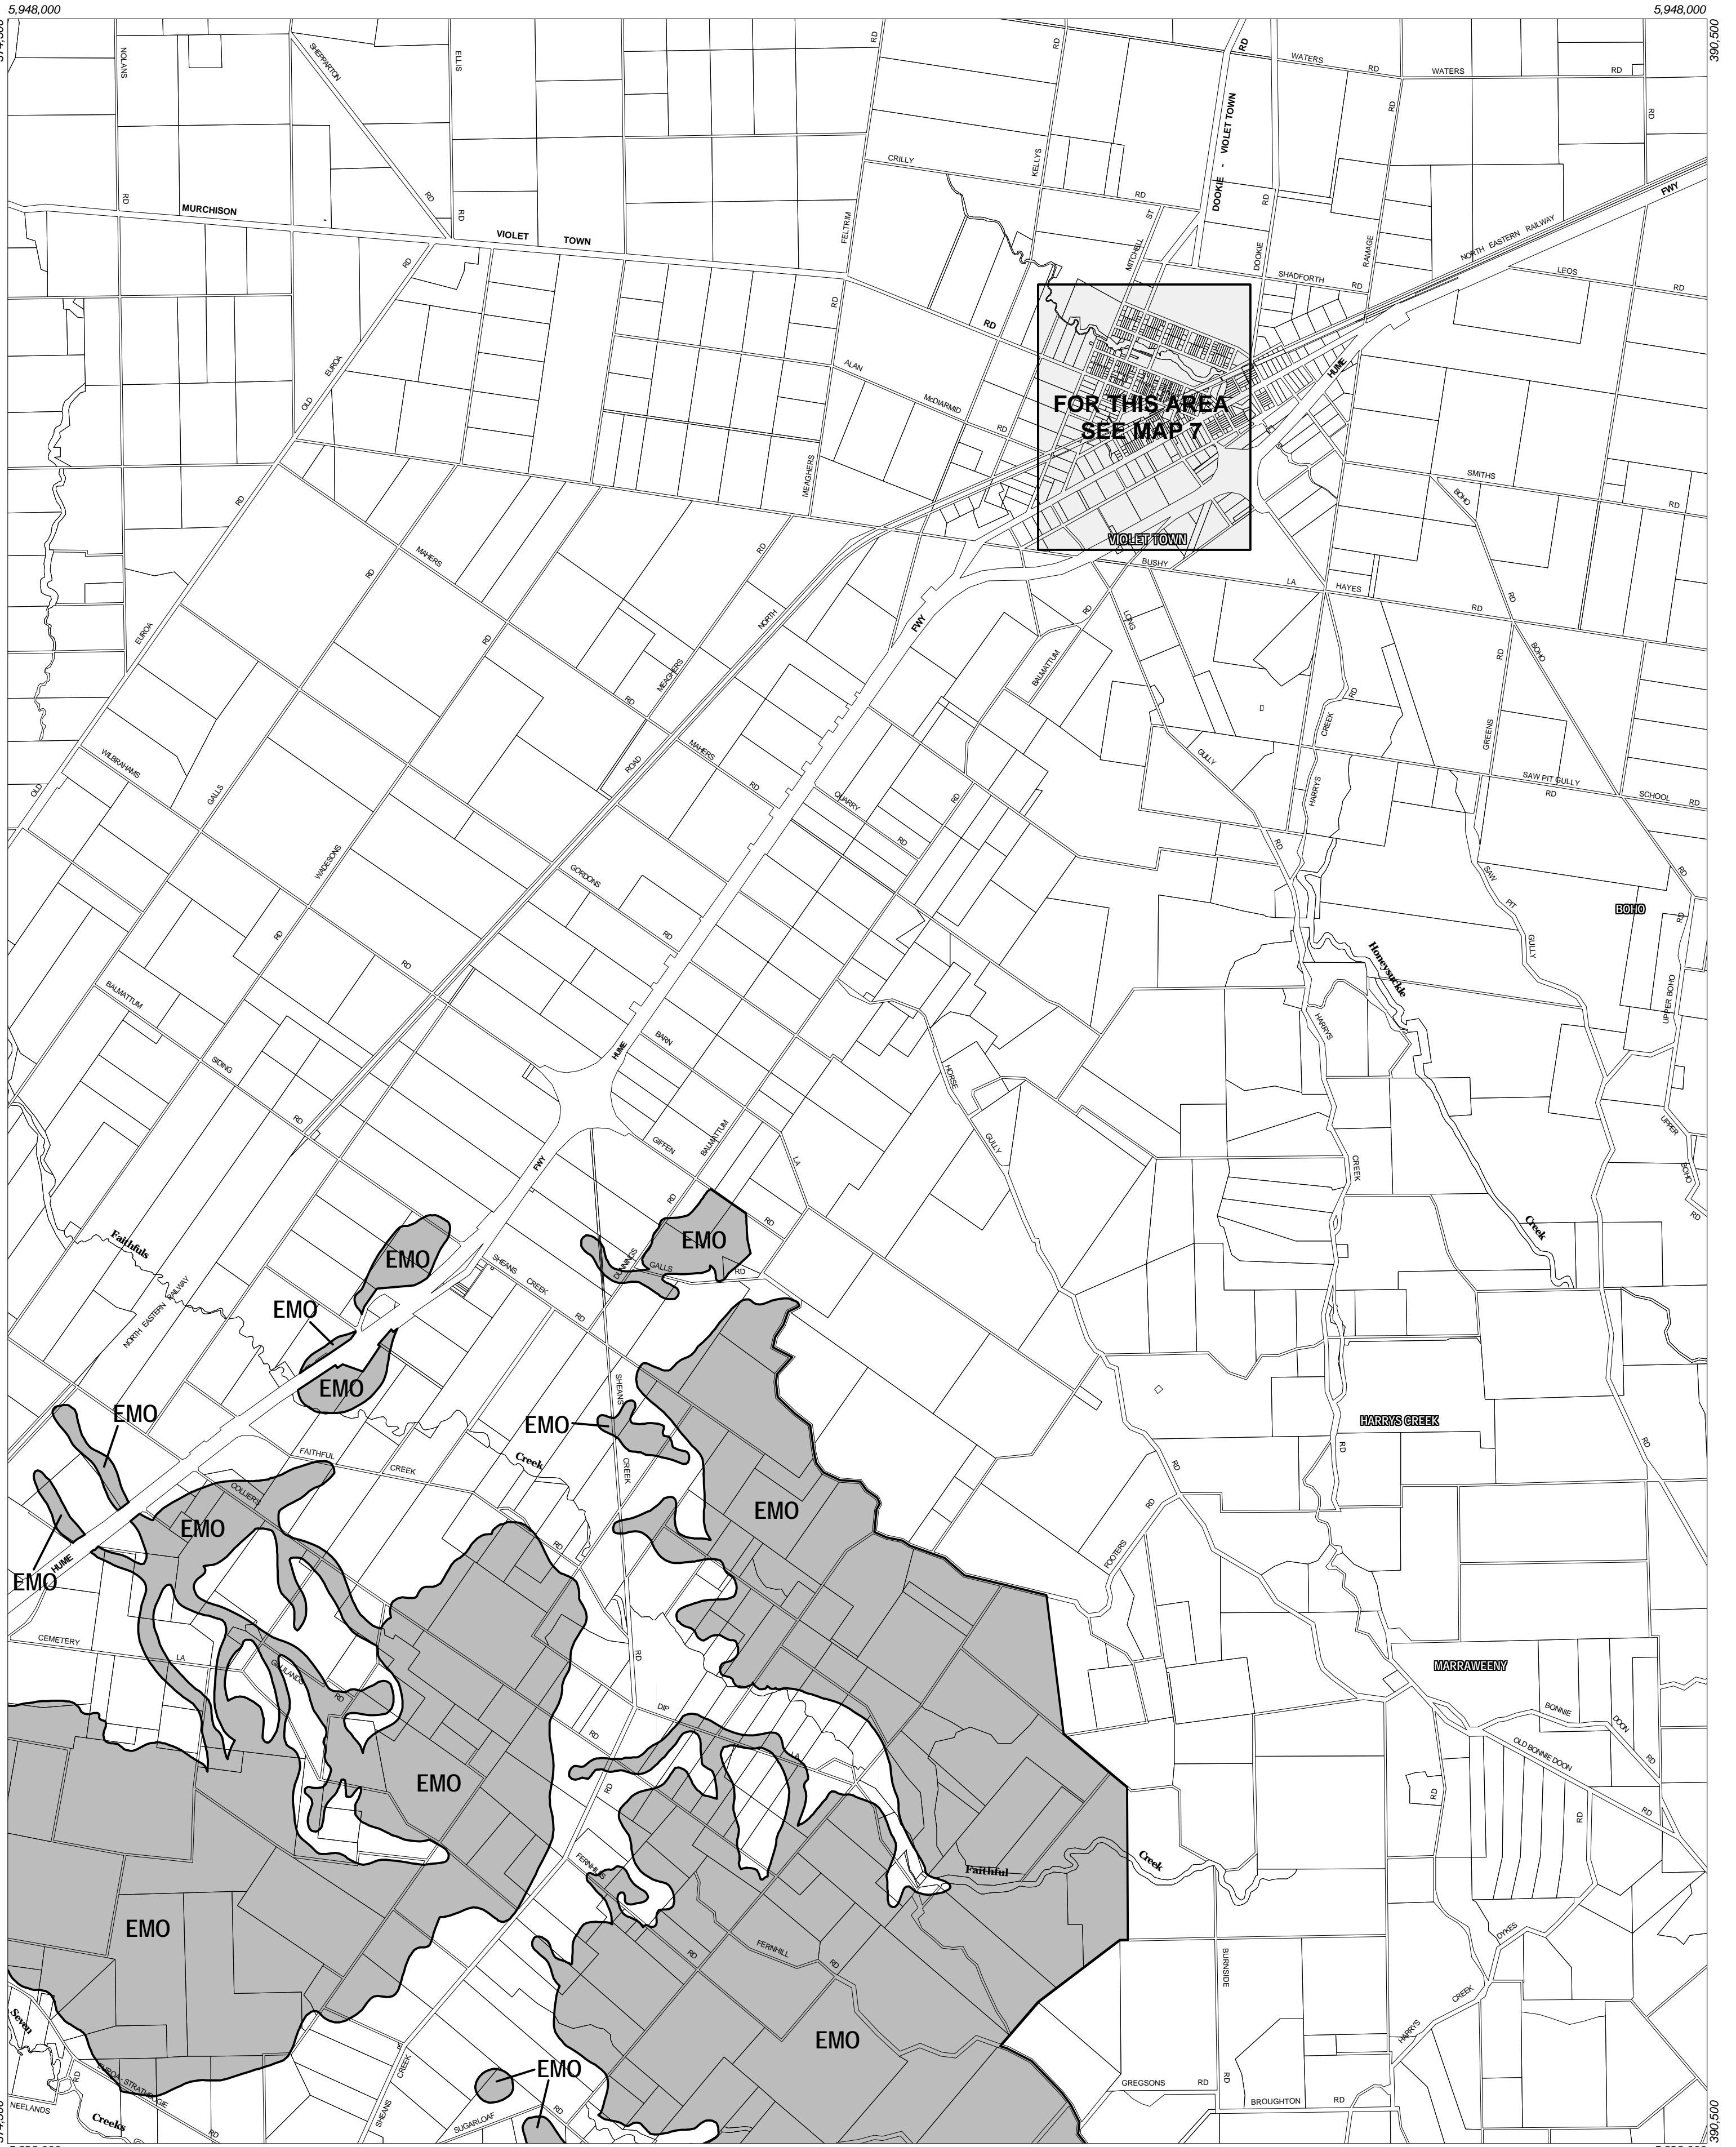

STRATHBOGIE PLANNING SCHEME - LOCAL PROVISION

5,948,000 374,500

5,948,000 390,500

5,928,000

5,928,000 390,500

Overlays
EMO Erosion Management Overlay

AUSTRALIAN MAP GRID ZONE 55

Printed: 19/6/2003