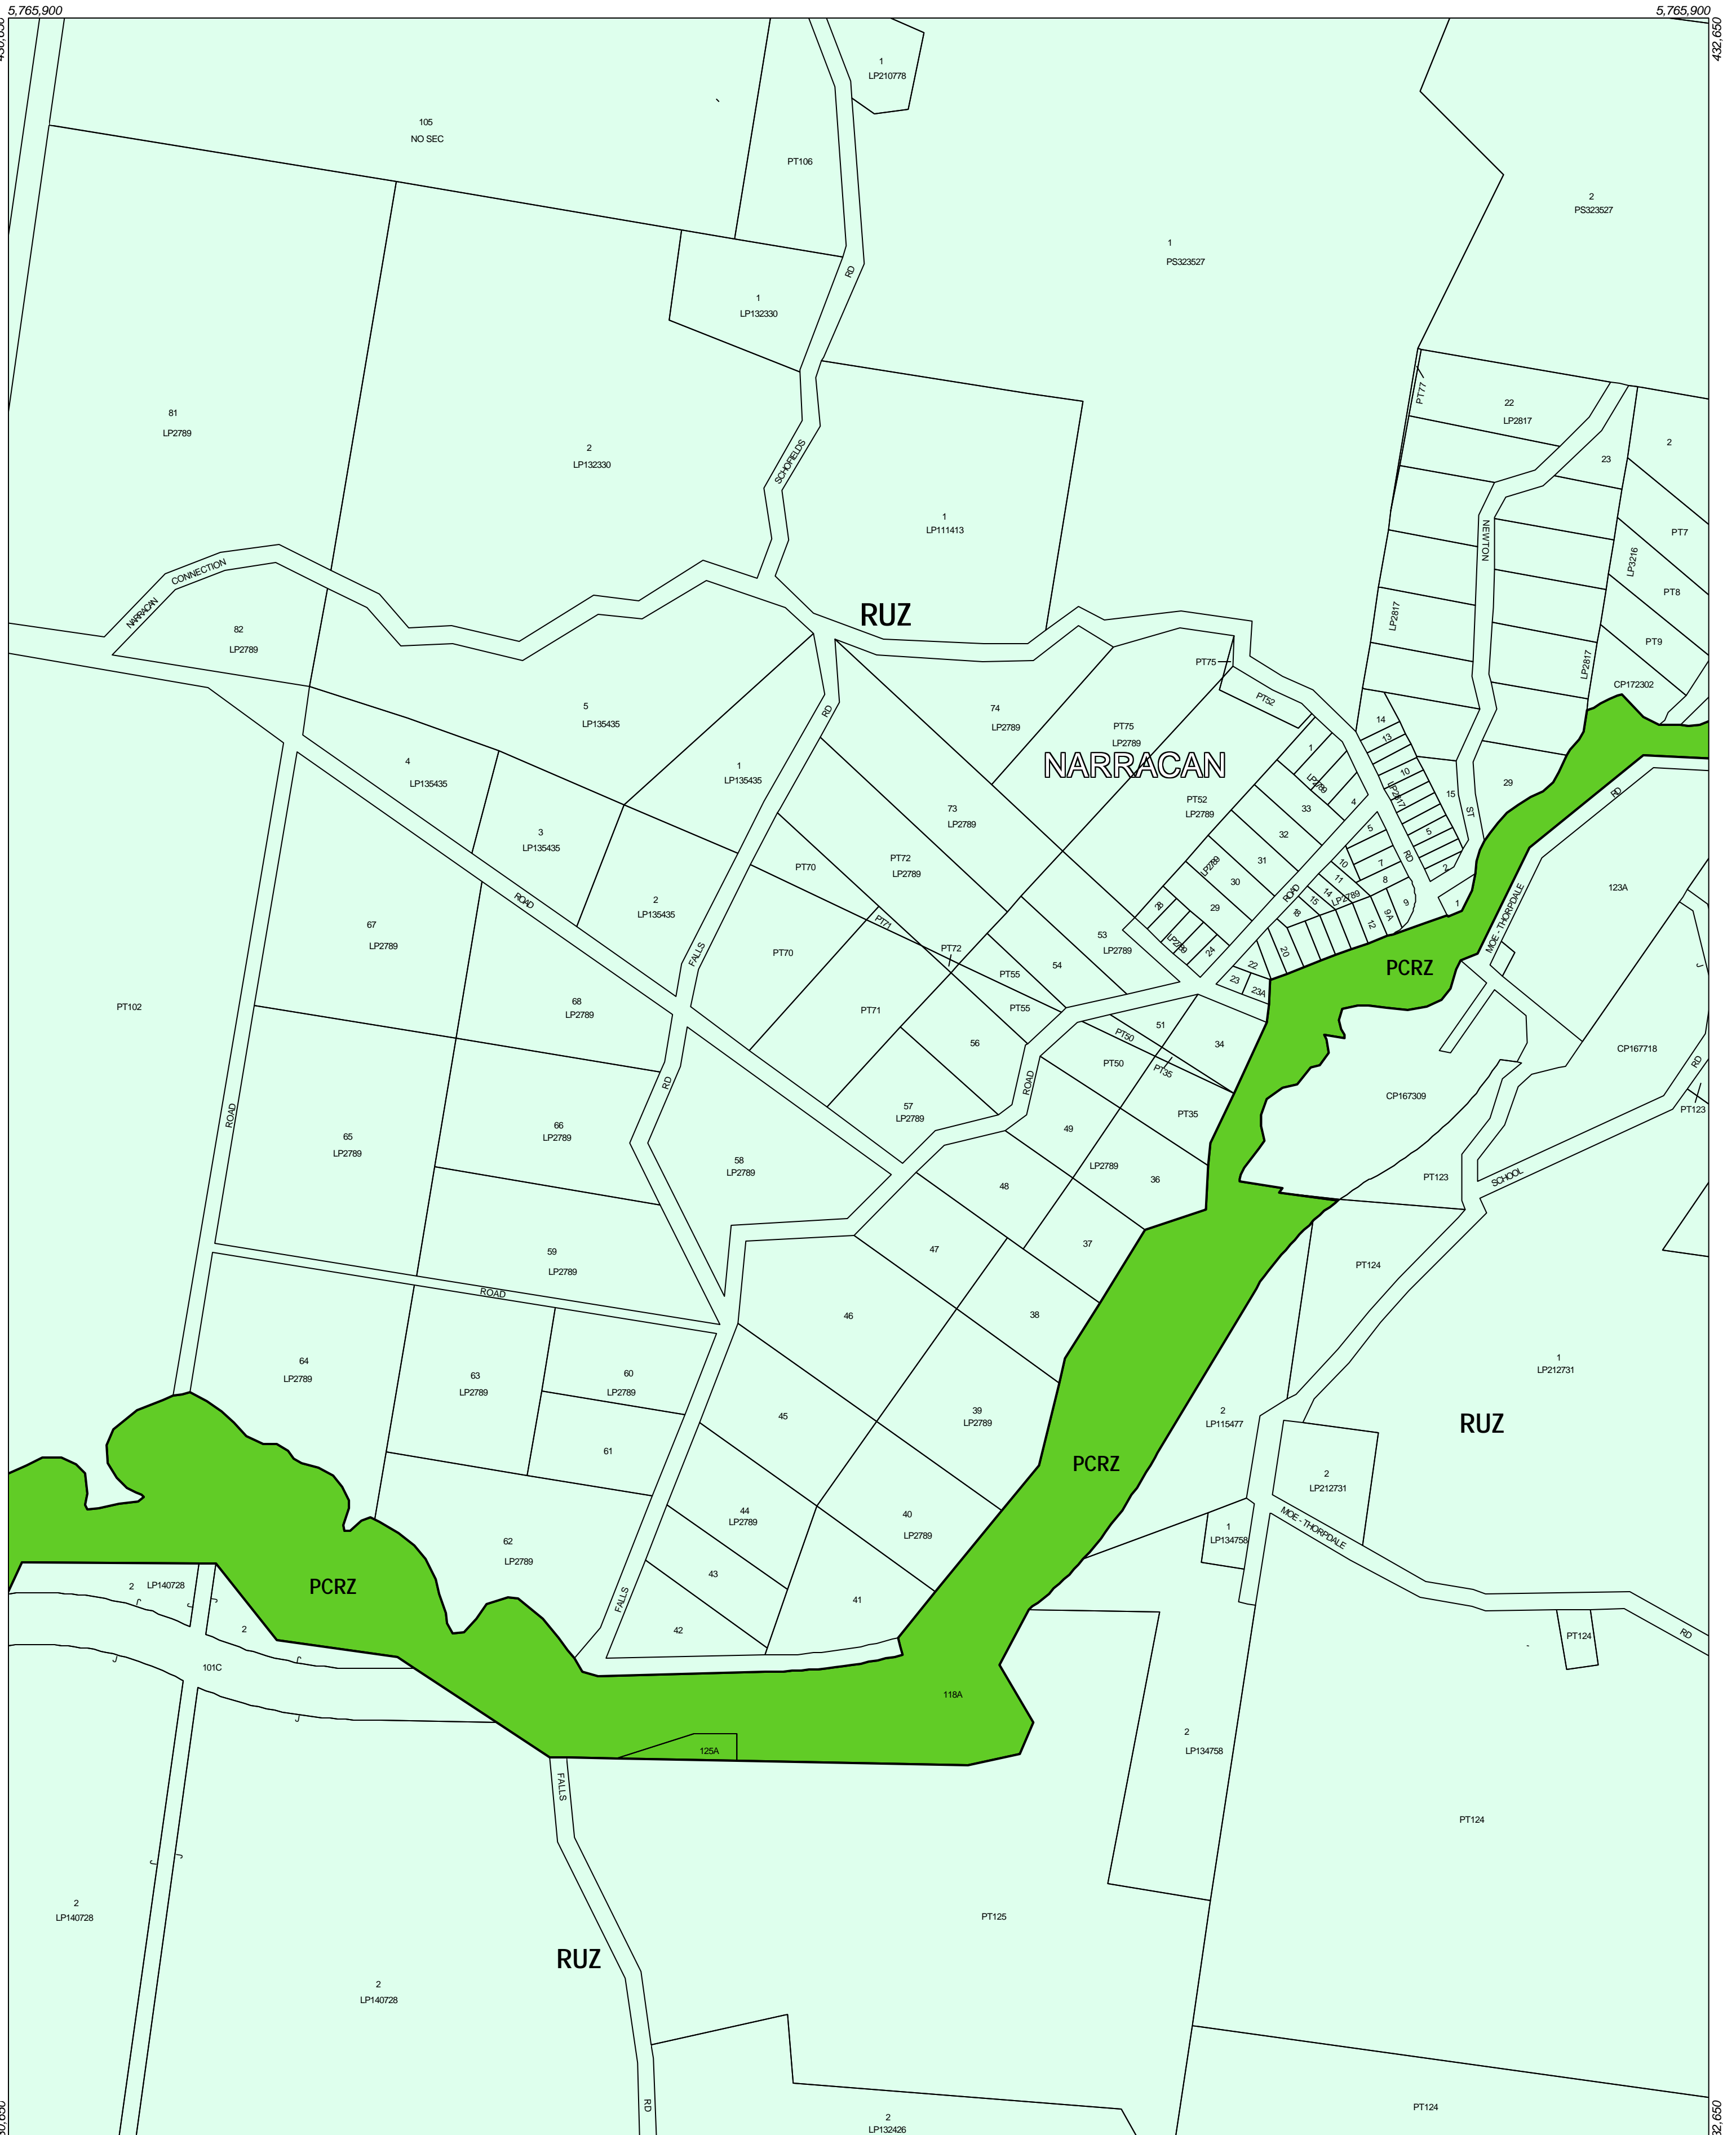

BAW BAW PLANNING SCHEME - LOCAL PROVISION

This publication is copyright. No part may be reproduced by any process except in accordance with the provisions of the Copyright Act 1968, State of Victoria. This map should be read in conjunction with additional Planning Overlay Maps (if applicable) as indicated on the INDEX TO MAPS.

Public Land
 Public Conservation And Resource Zone

Rural
 Rural Zone

100 200 300 400 500 m

AUSTRALIAN MAP GRID ZONE 55

Amendment C17
 Printed: 23/6/2003

INDEX TO ADJOINING METRIC SERIES MAP