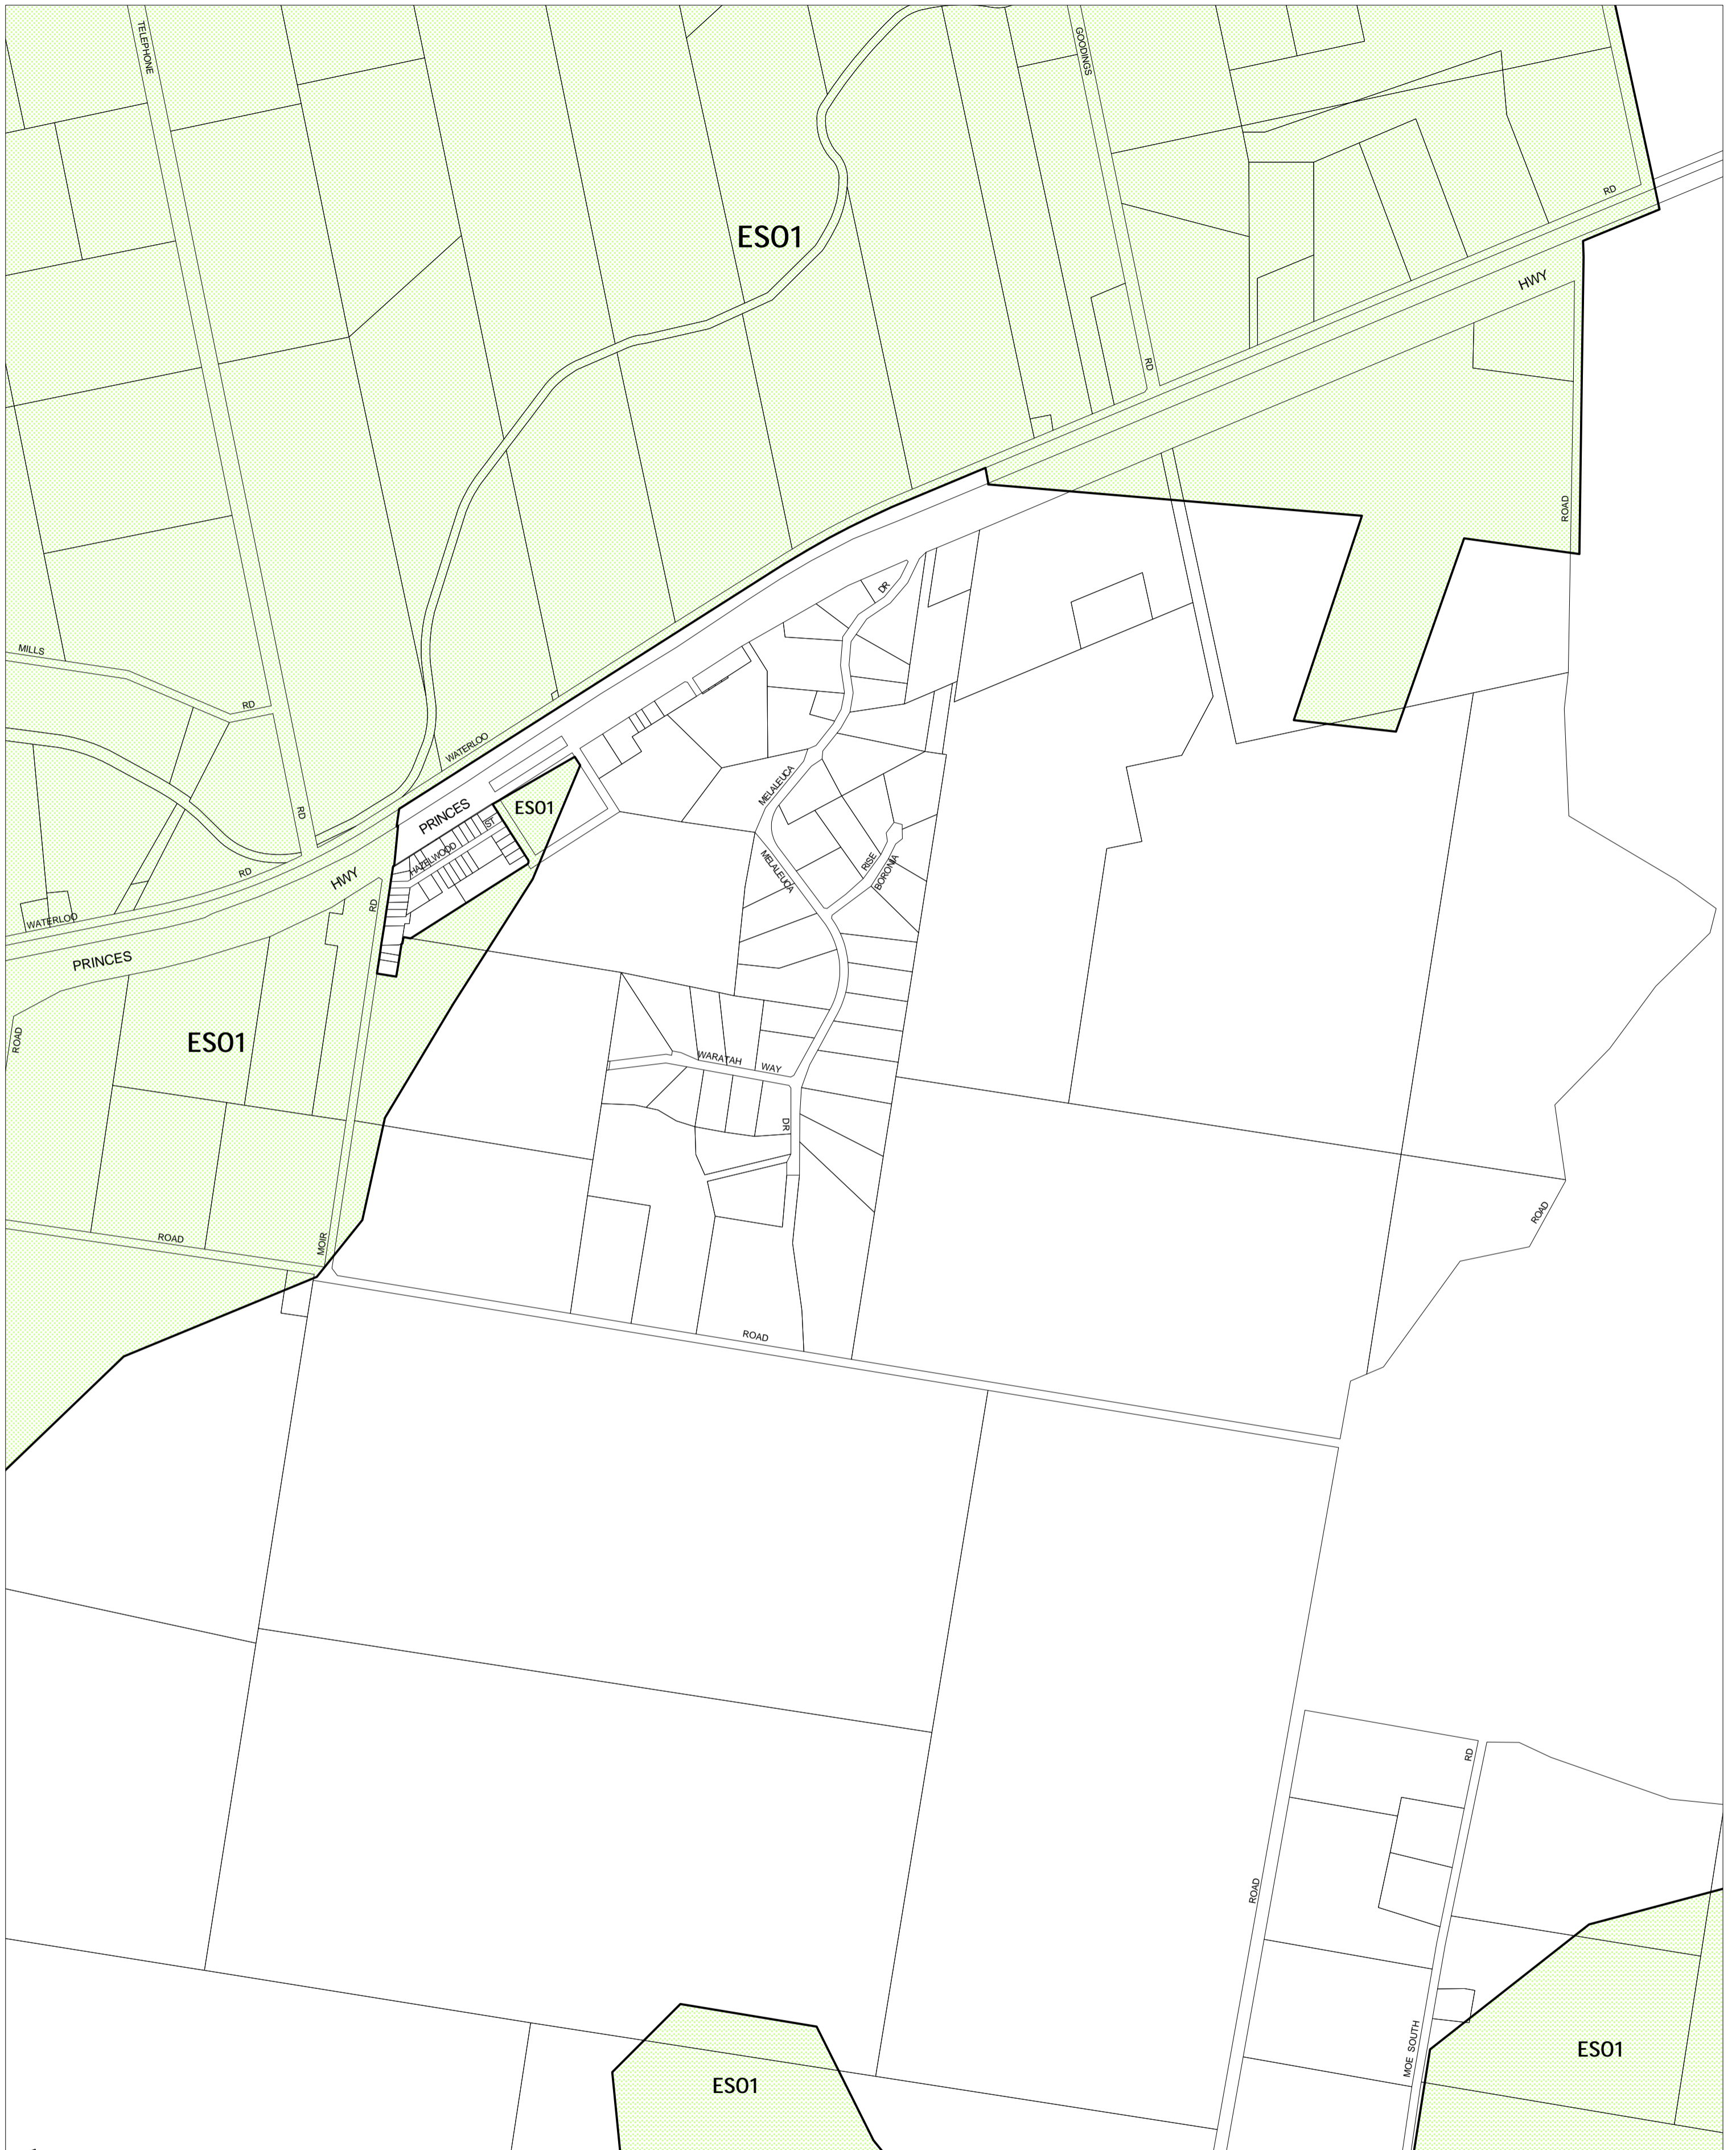

BAW BAW PLANNING SCHEME - LOCAL PROVISION

Overlays

ES01 Environmental Significance Overlay - Schedule 1

AUSTRALIAN MAP GRID ZONE 55

INDEX TO ADJOINING METRIC SERIES MAP

Printed: 19/7/2007

AMENDMENT C17