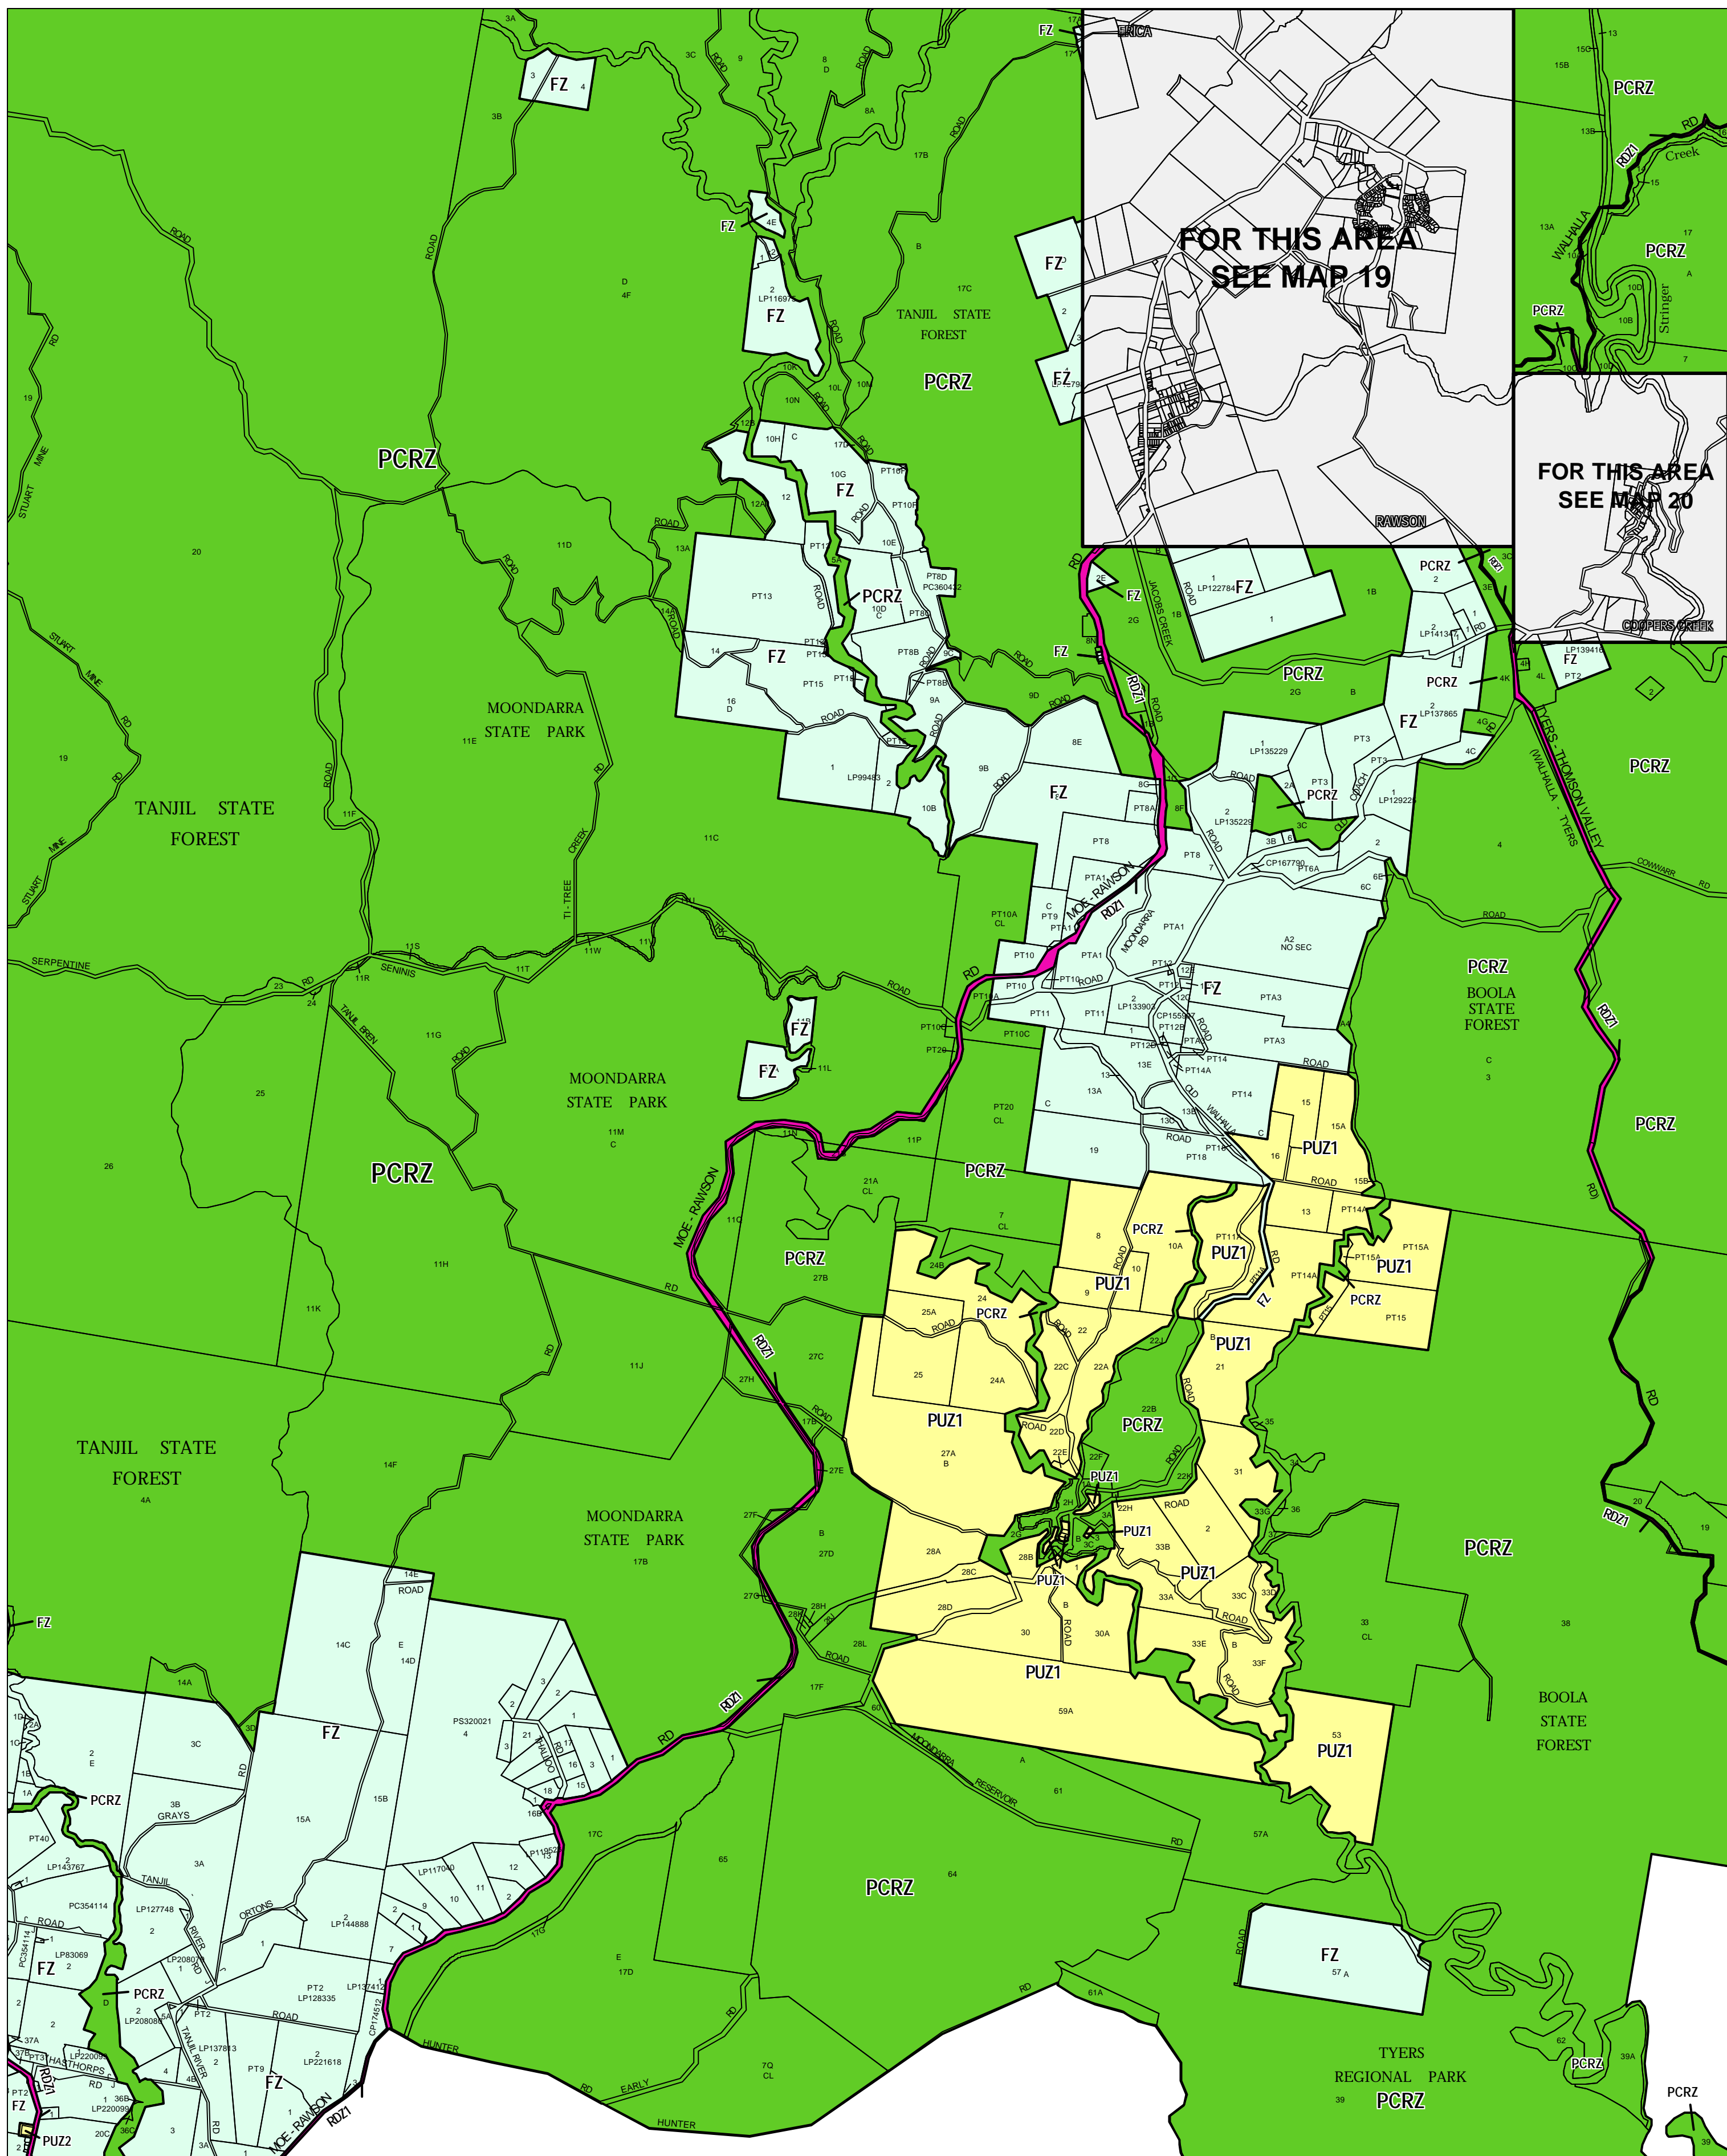

BAW BAW PLANNING SCHEME - LOCAL PROVISION

FOR THIS AREA
SEE MAP 19

FOR THIS AREA
SEE MAP 20

Public Land	Zone
	Public Conservation And Resource Zone
	Public Use Zone - Education
	Public Use Zone - Service And Utility
	Road Zone - Category 1
	Rural Farming Zone

AUSTRALIAN MAP GRID ZONE 55

Printed: 22/2/2010

AMENDMENT C73

ZONES

MAP No 18