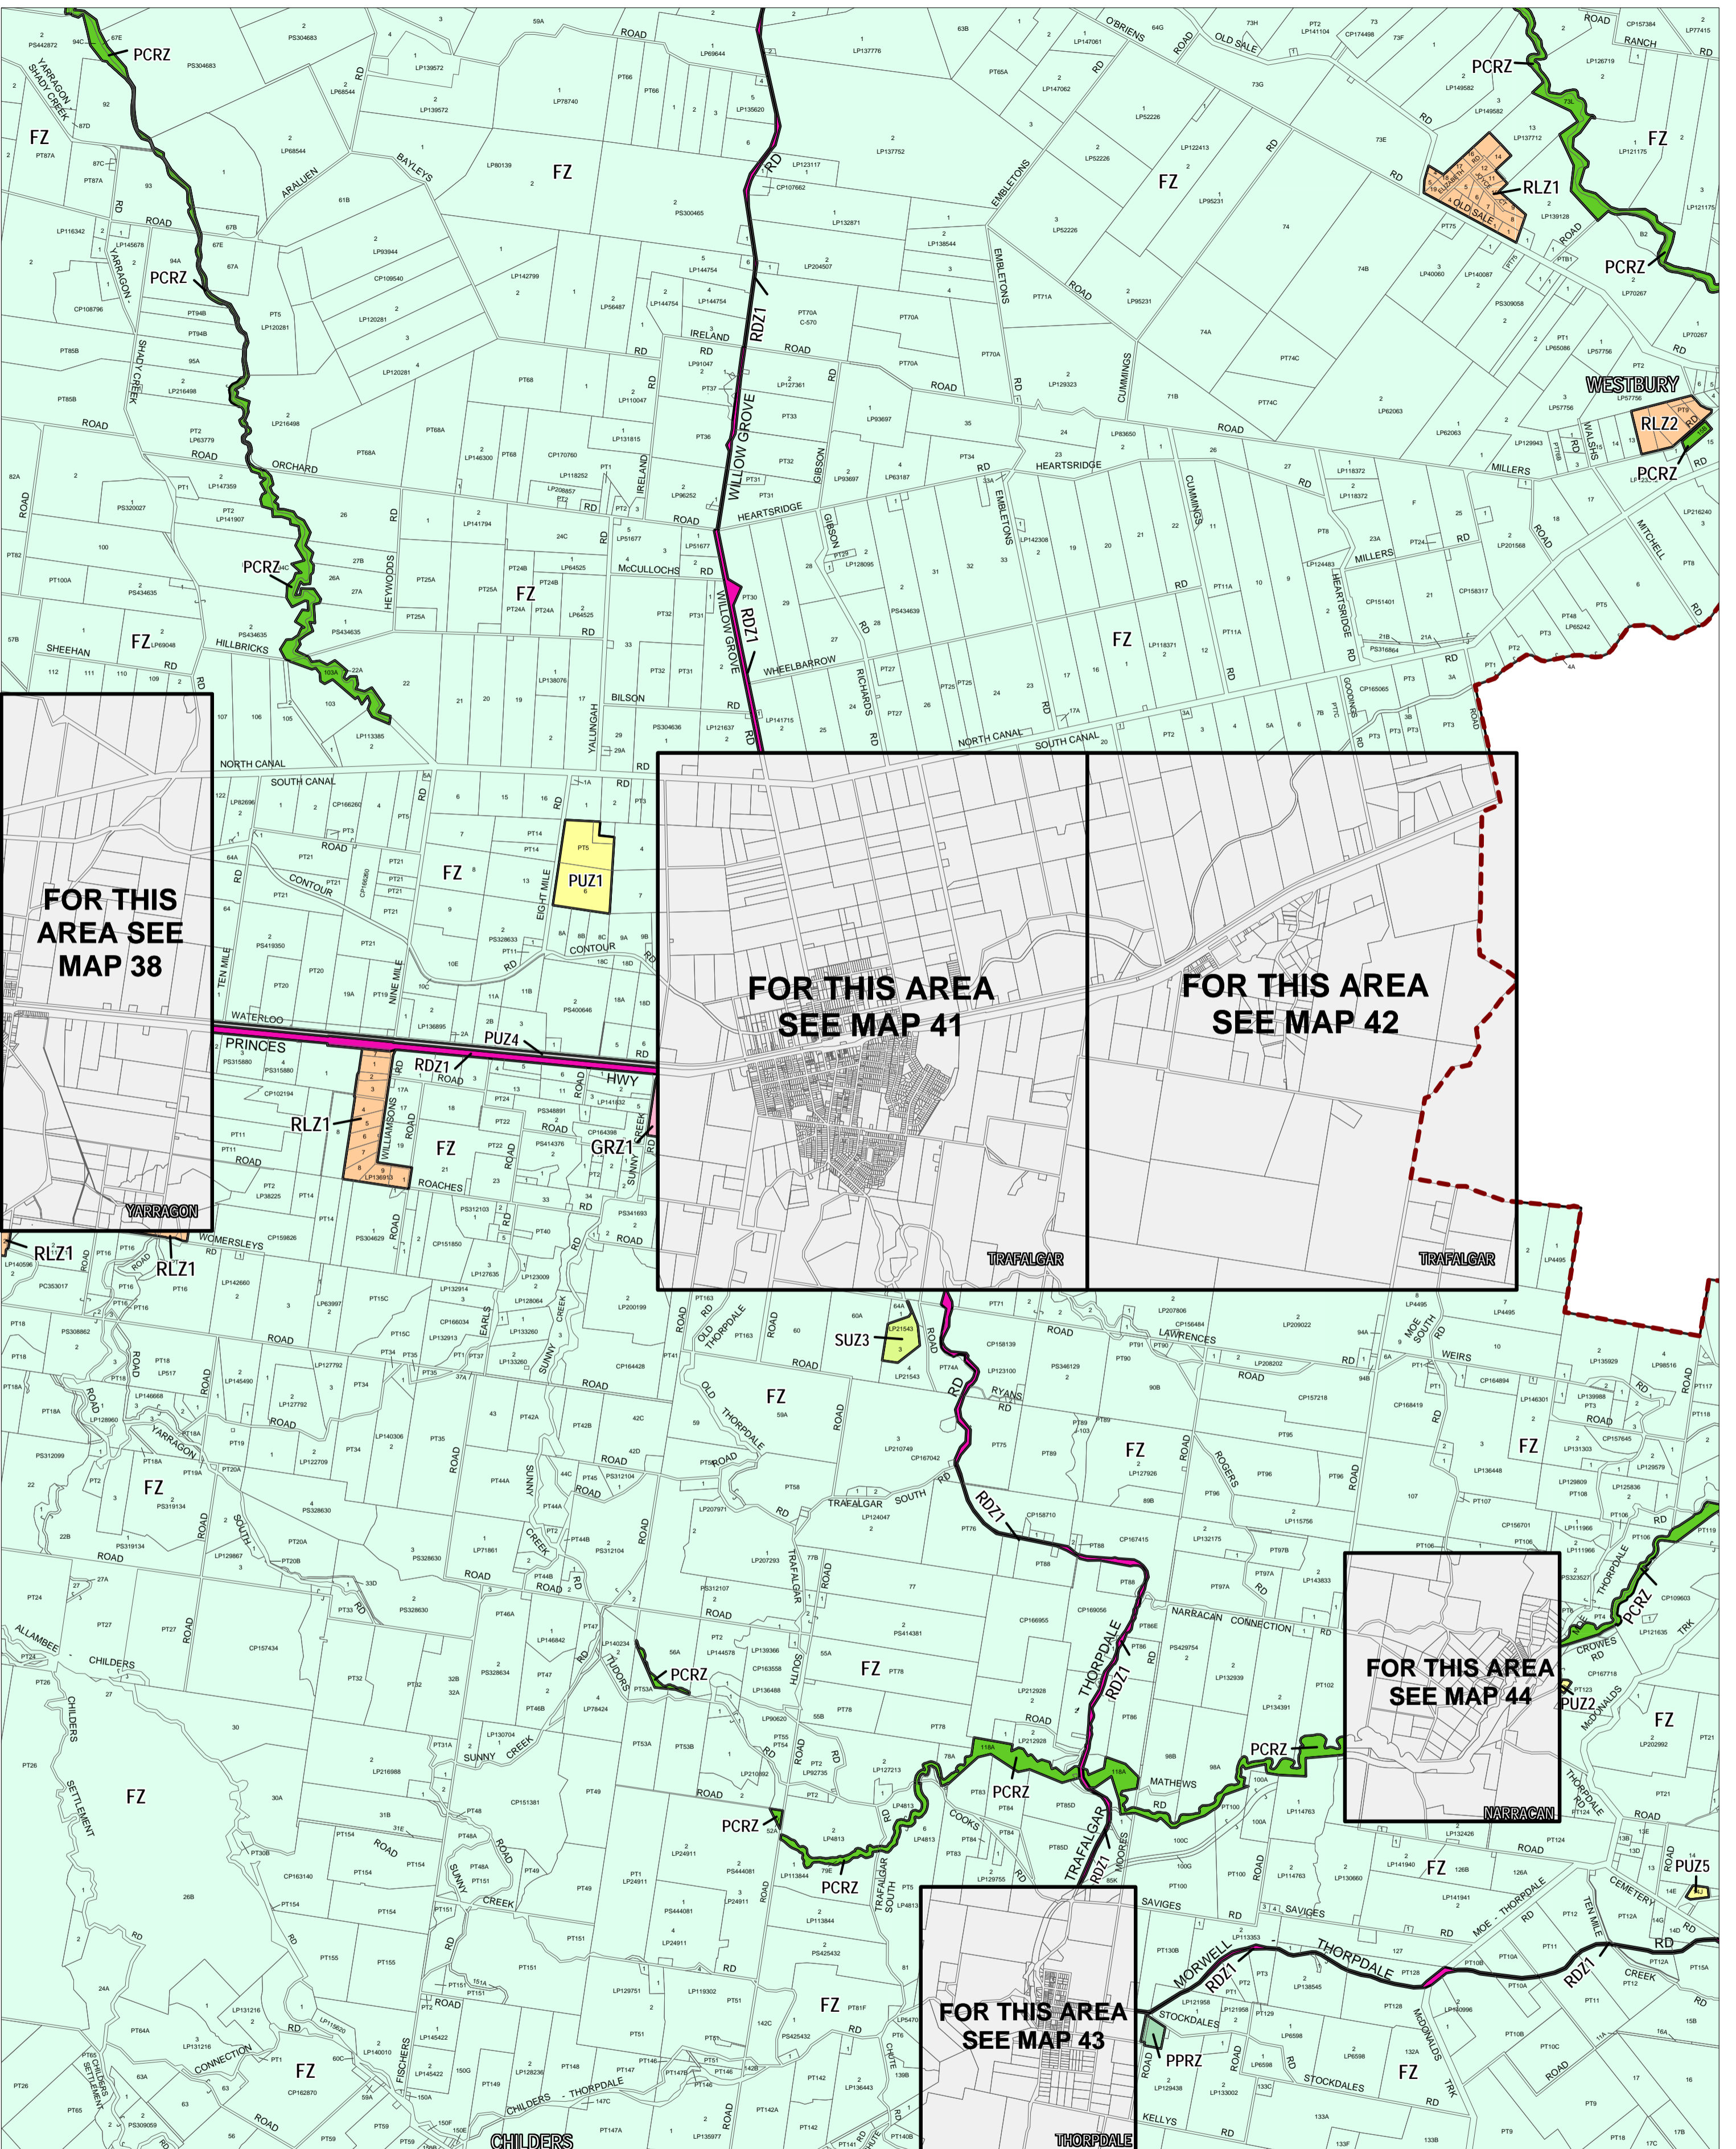

BAW BAW PLANNING SCHEME - LOCAL PROVISION

This publication is copyright. No part may be reproduced by any process except in accordance with the provisions of the Copyright Act. © State of Victoria.

This map should be read in conjunction with additional Planning Overlay Maps (if applicable) as indicated on the INDEX TO MAPS.

Public Land		Rural	
PCRZ	Public Conservation And Resource Zone	FZ	Farming Zone
PPRZ	Public Park And Recreation Zone	RLZ1	Rural Living Zone - Schedule 1
PUZ5	Public Use Zone - Cemetery/crematorium	RLZ2	Rural Living Zone - Schedule 2
PUZ2	Public Use Zone - Education	Special Purpose	
PUZ1	Public Use Zone - Service And Utility	SUZ3	Special Use Zone - Schedule 3
PUZ4	Public Use Zone - Transport		
RDZ1	Road Zone - Category 1		
Residential			
GRZ1	General Residential Zone - Schedule 1		

AUSTRALIAN MAP GRID ZONE 55

Printed: 26/2014