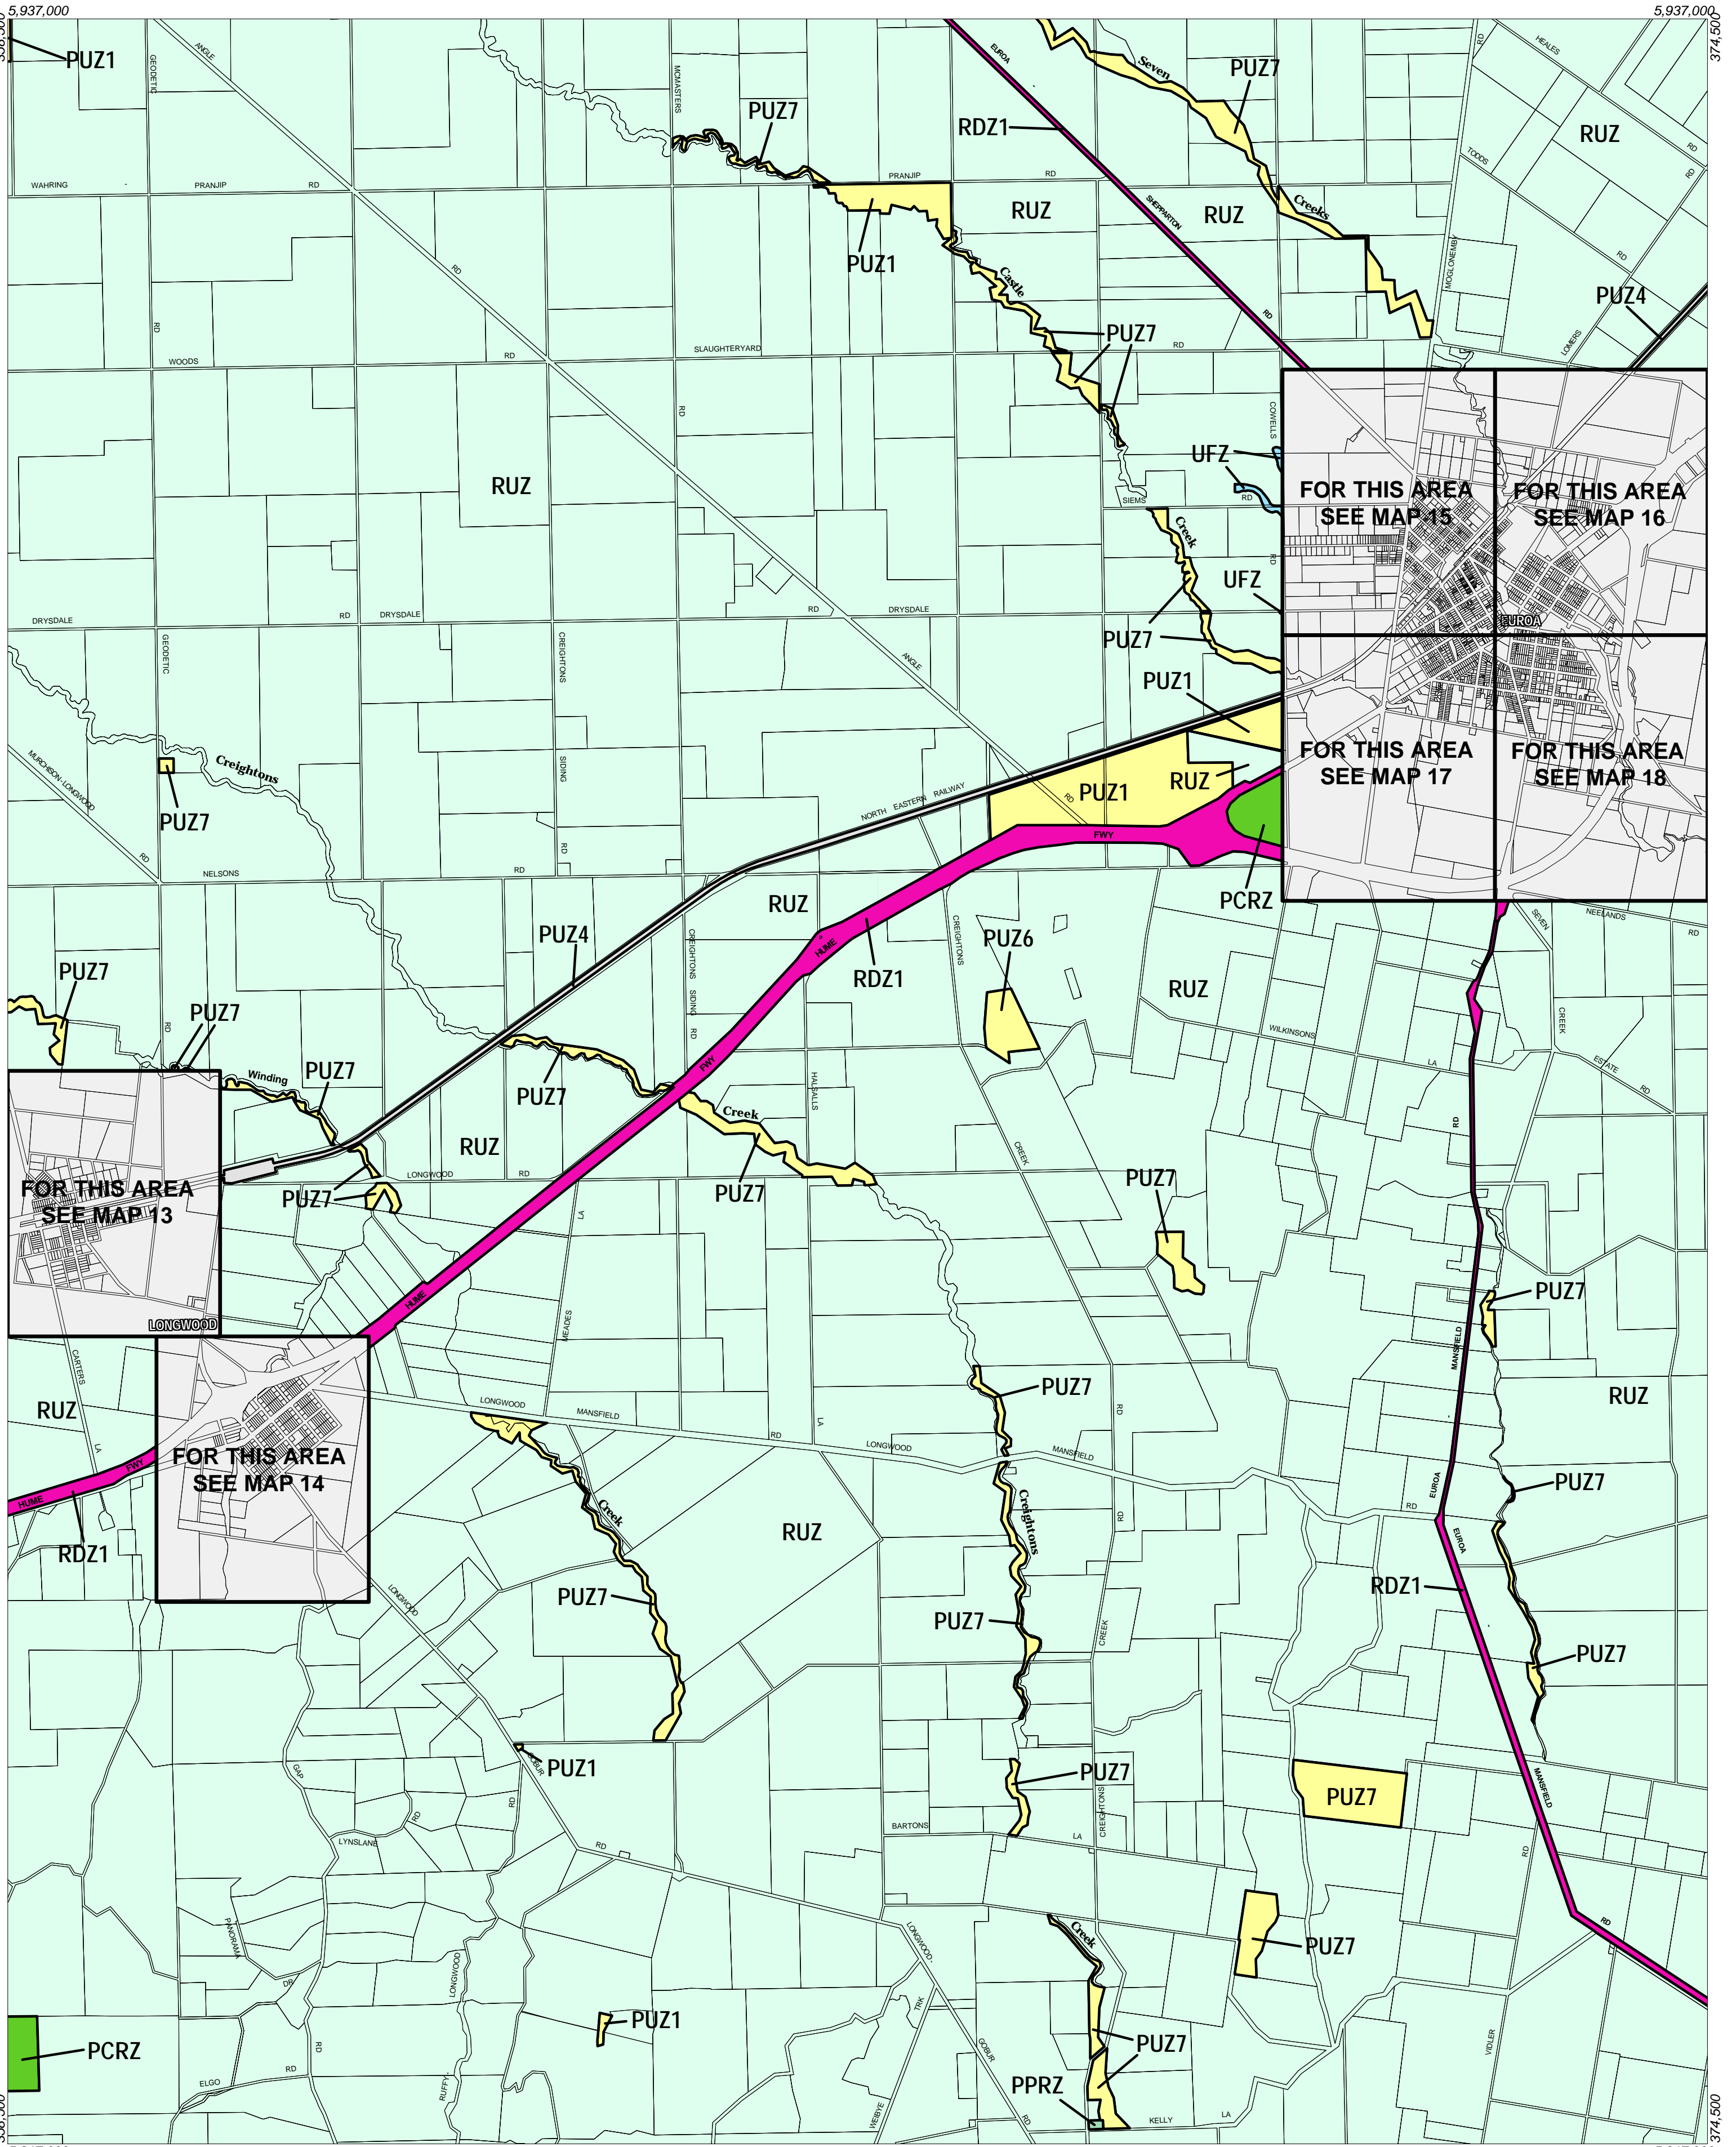

STRATHBOGIE PLANNING SCHEME - LOCAL PROVISION

Public Land		Rural	
	Public Conservation And Resource Zone		Rural Zone
	Public Park And Recreation Zone		Special Purpose
	Public Use Zone Local Government		Urban Floodway Zone
	Public Use Zone Other Public Use		
	Public Use Zone Service And Utility		
	Public Use Zone Transport		
	Road Zone Category 1		
	Road Zone Category 2		

INDEX TO ADJOINING METRIC SERIES MAP

Amendment C18
Printed: 3/2/2005