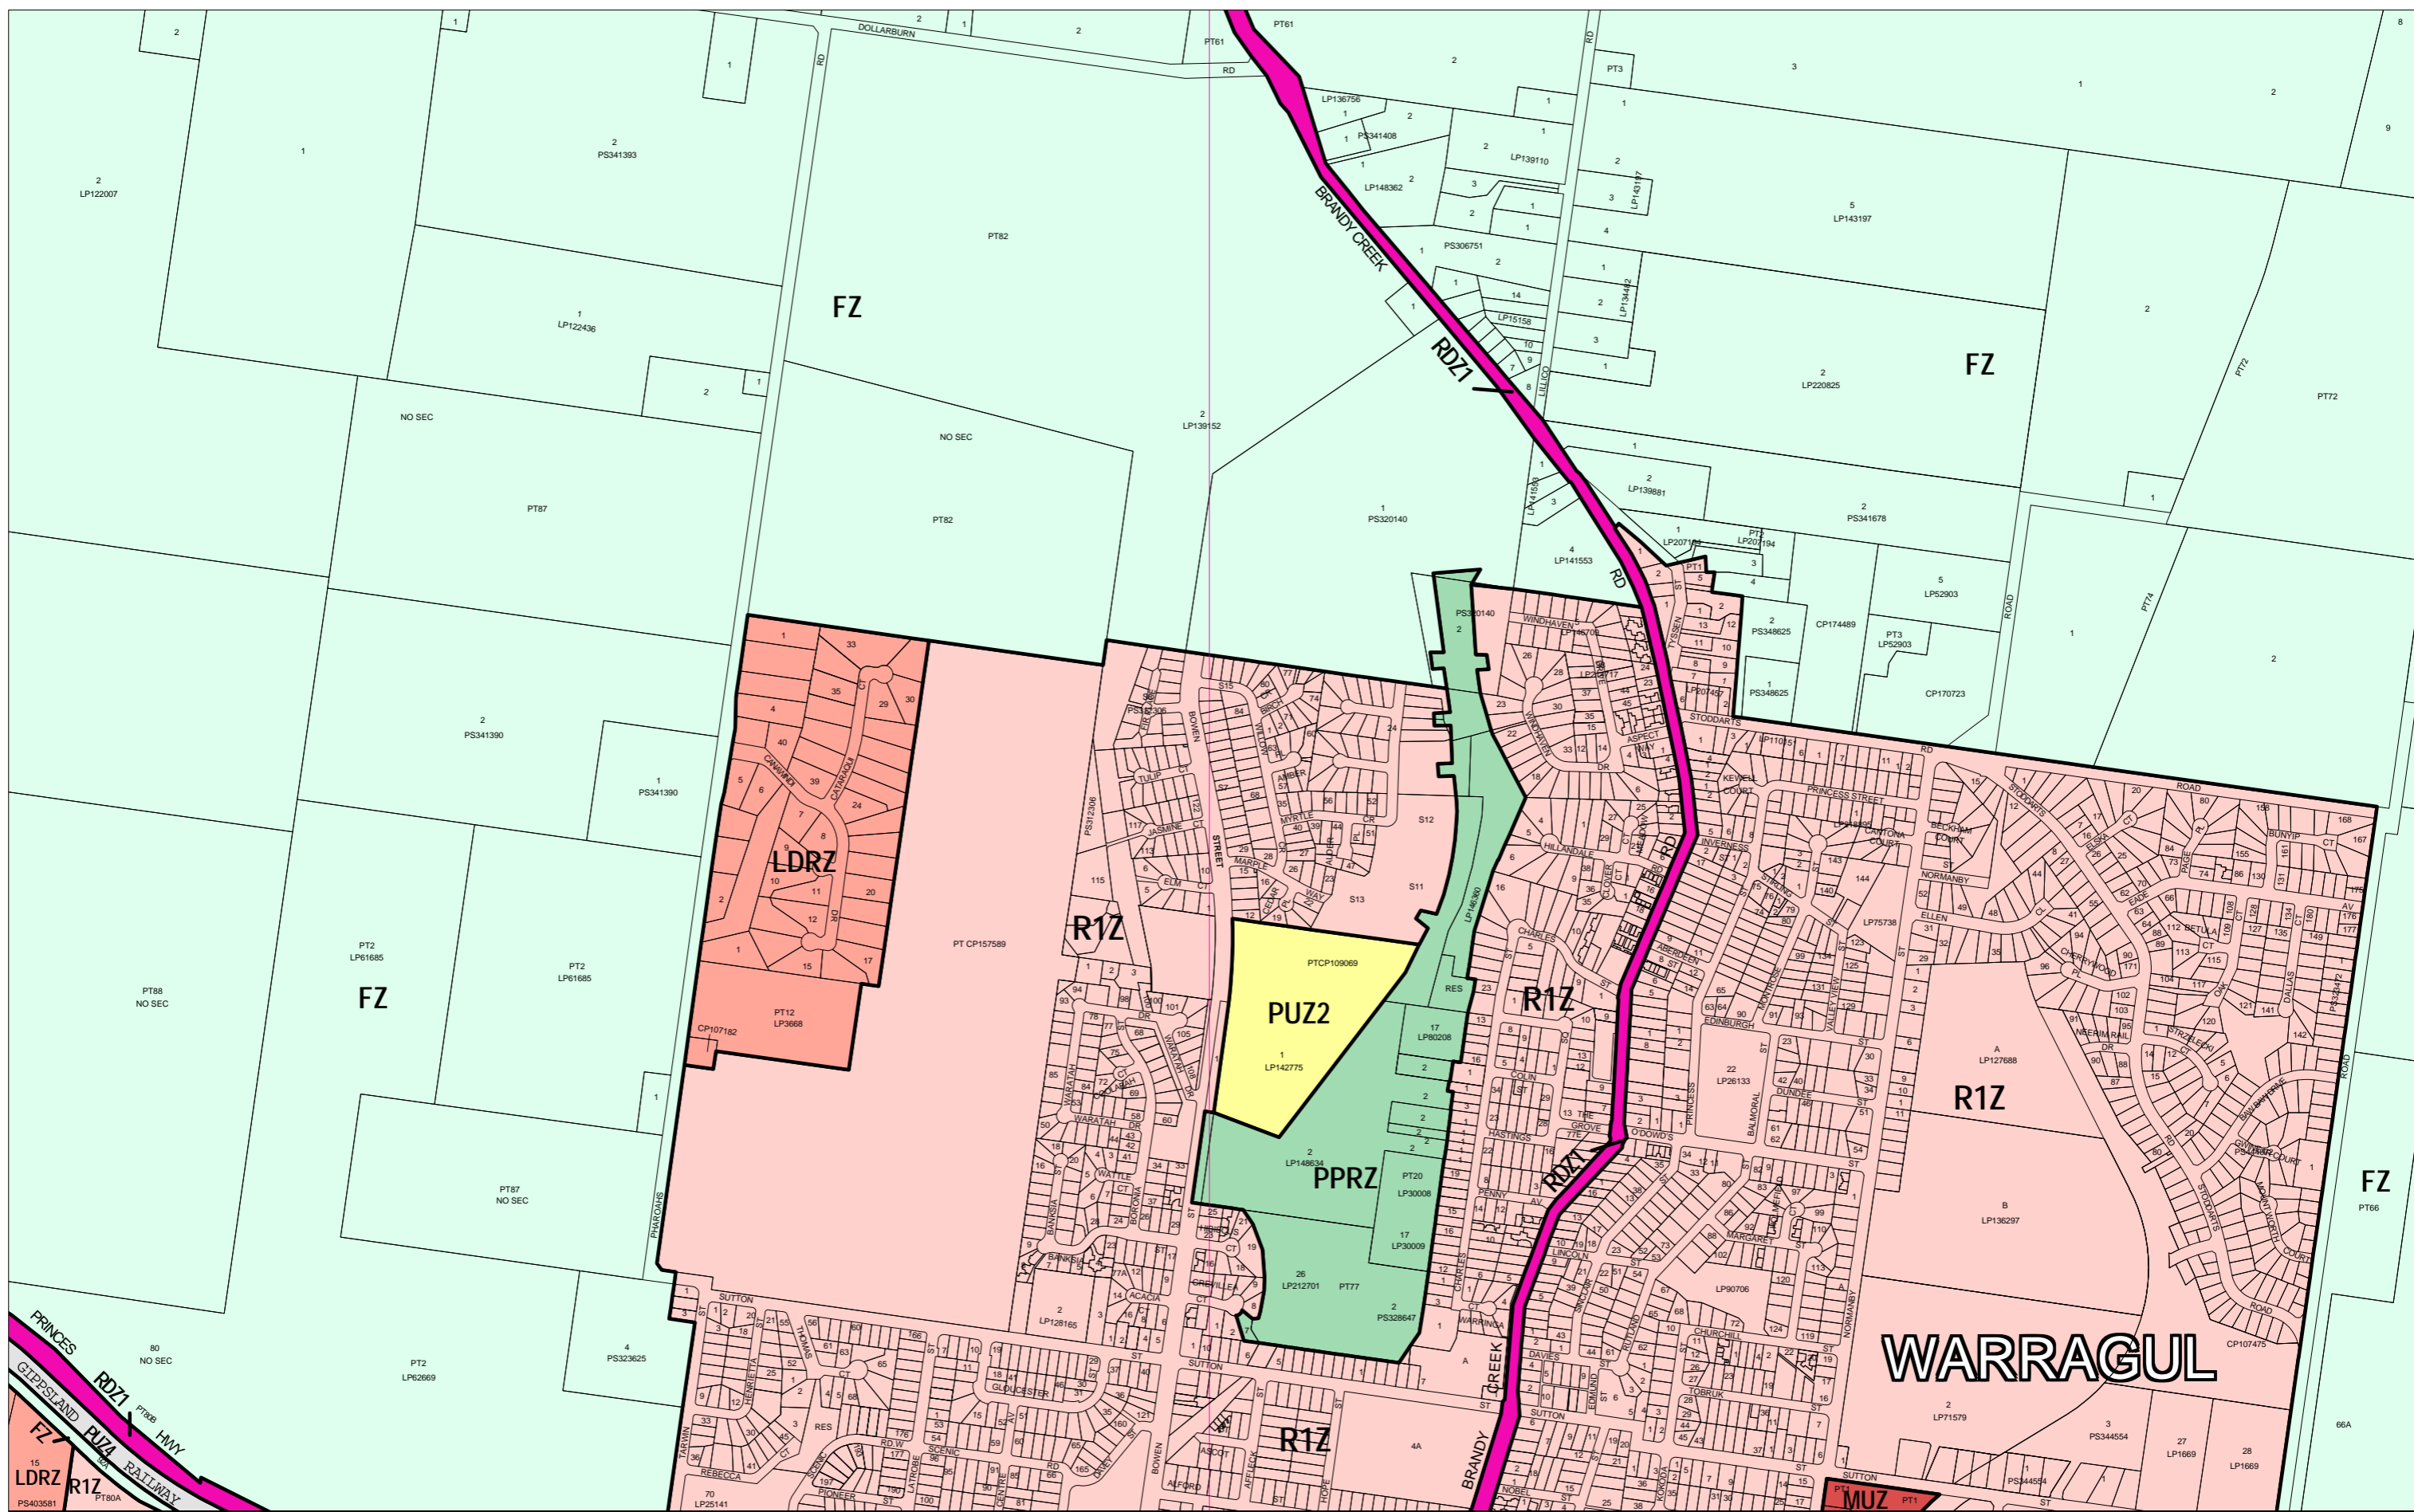

BAW BAW PLANNING SCHEME - LOCAL PROVISION

Public Land	
PPRZ	Public Park And Recreation Zone
PUZ2	Public Use Zone Education
PUZ4	Public Use Zone Transport
RDZ1	Road Zone Category 1
Residential	
LDRZ	Low Density Residential Zone
MUZ	Mixed Use Zone
R1Z	Residential 1 Zone
Rural	
FZ	Farming Zone

200 0 200 400 600 800 1000 m

AUSTRALIAN MAP GRID ZONE 55

Amendment C35
Printed: 8/3/2006

INDEX TO ADJOINING METRIC SERIES MAP