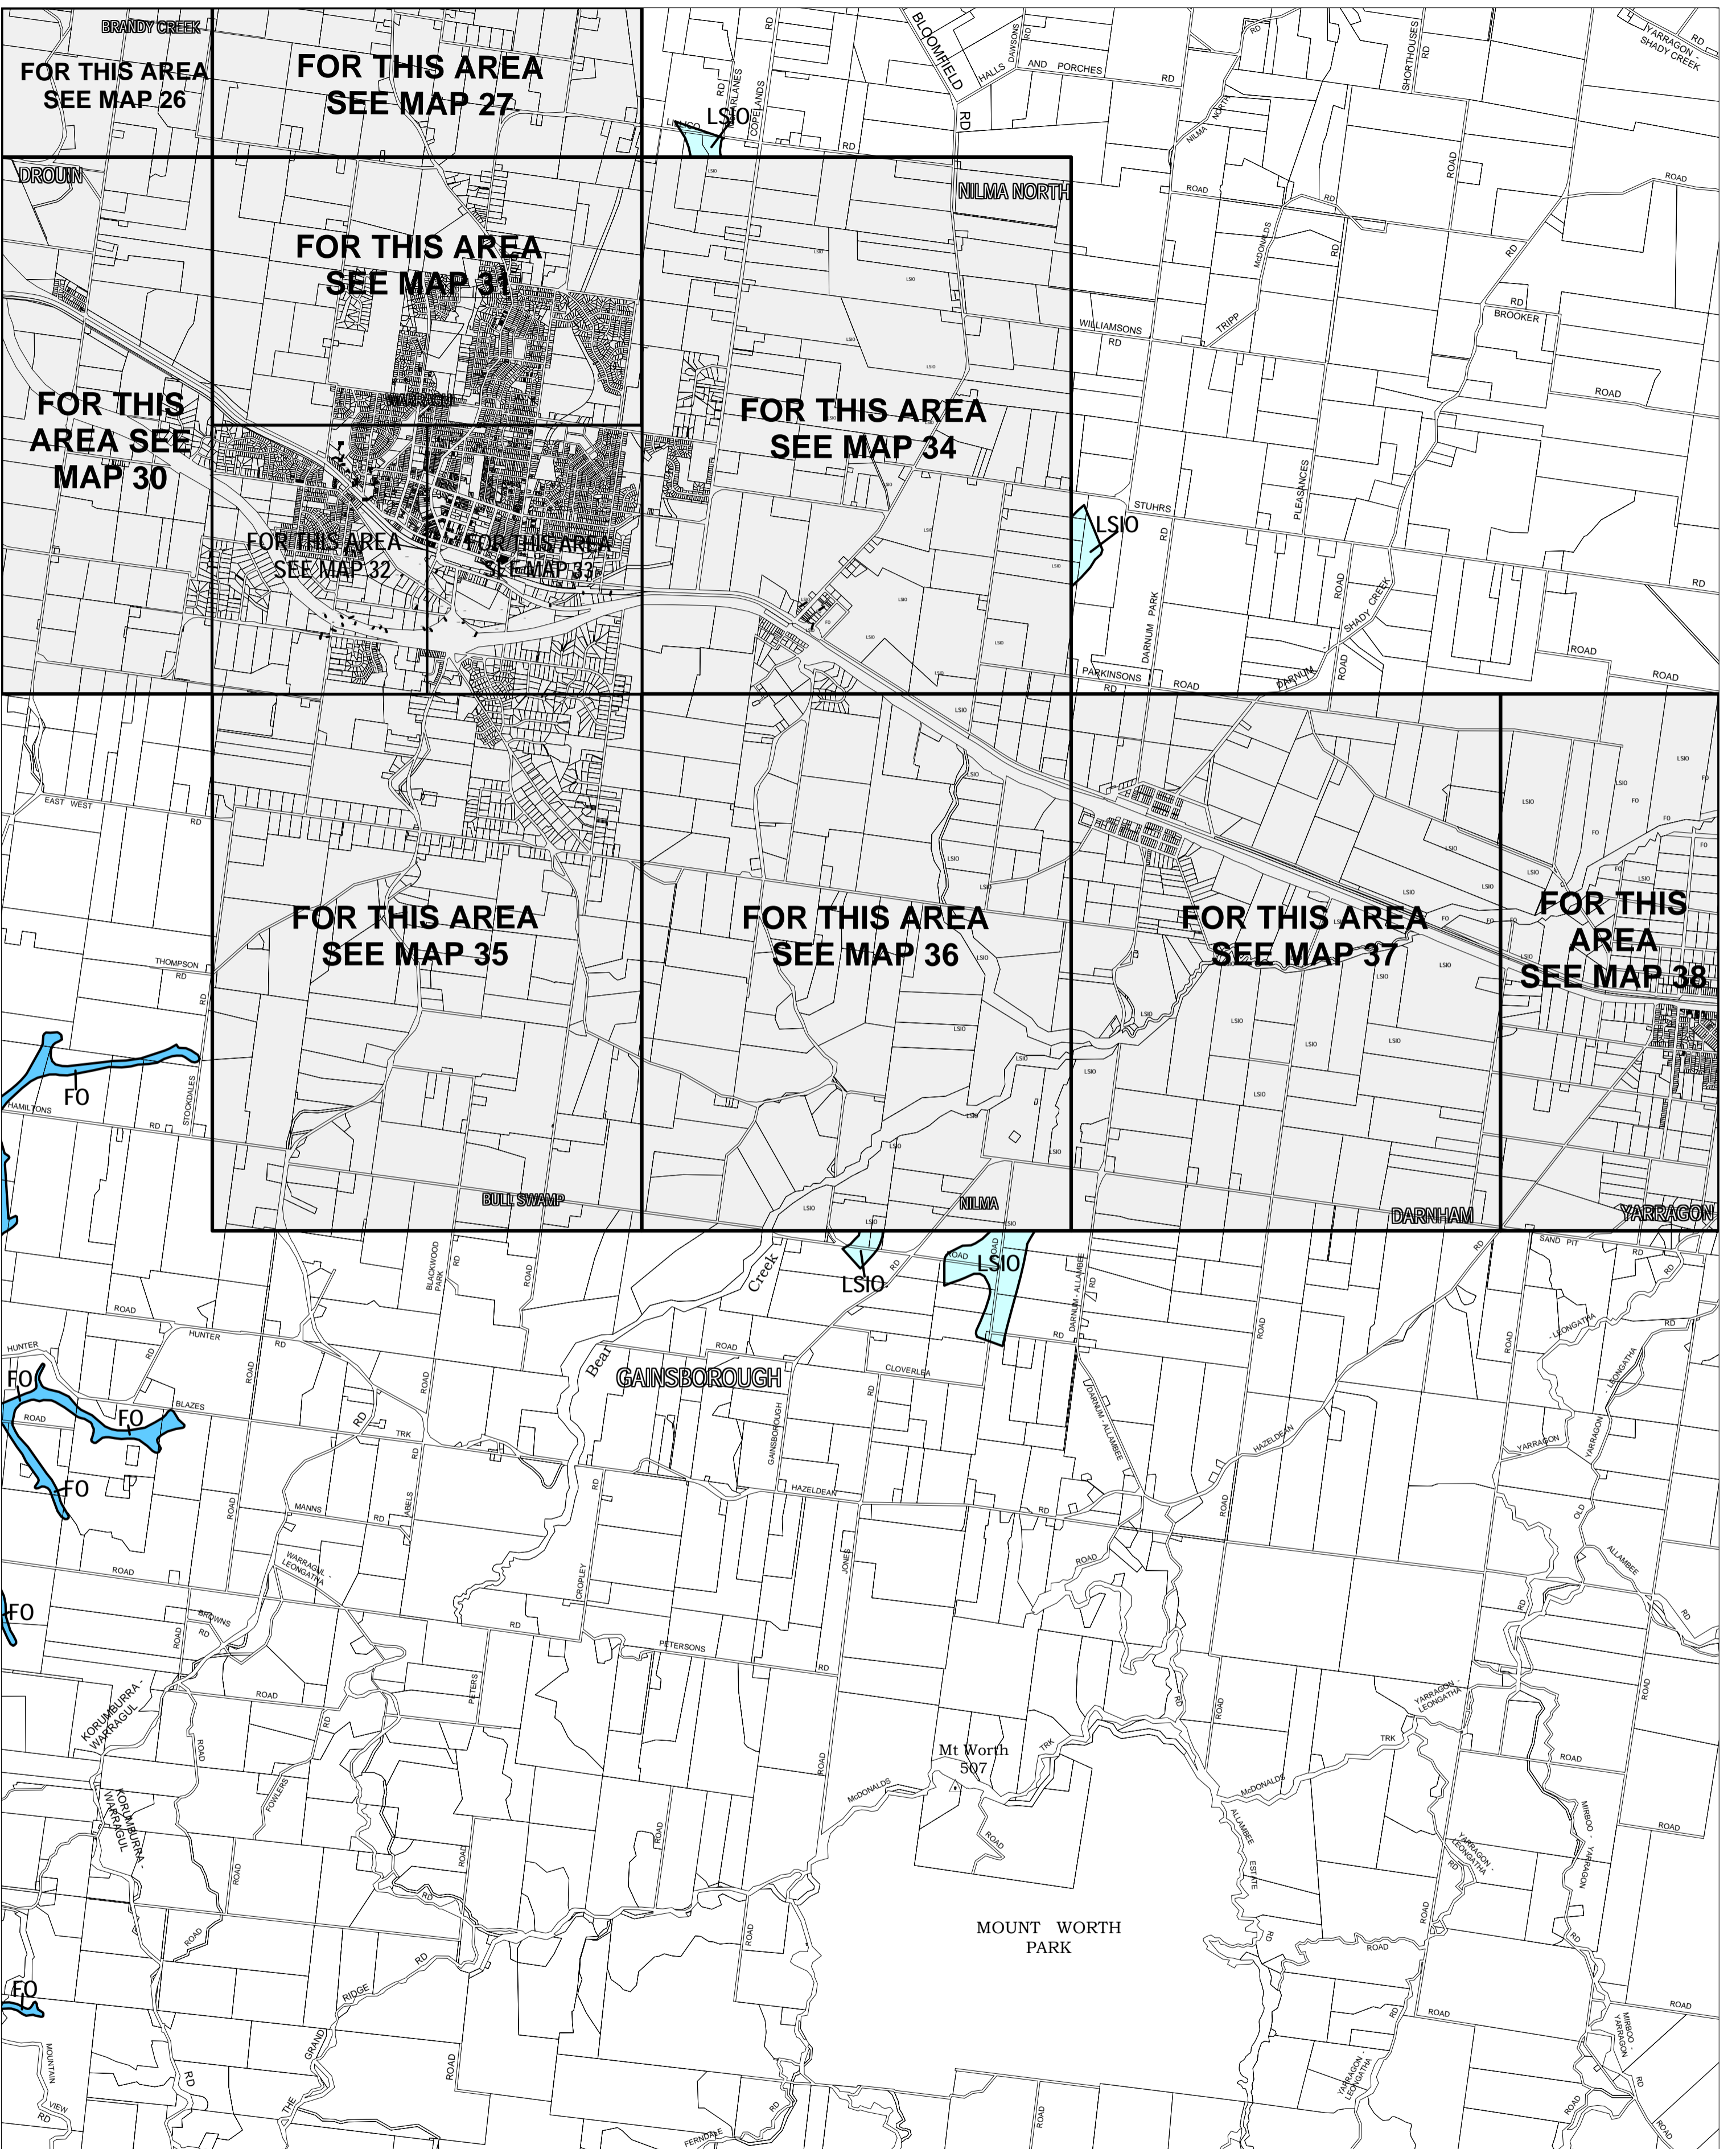

BAW BAW PLANNING SCHEME - LOCAL PROVISION

1. **Overlays**
2. FO Floodway Overlay
   - LSIO Land Subject To Inundation Overlay

Printed: 28/5/2008

AMENDMENT C18