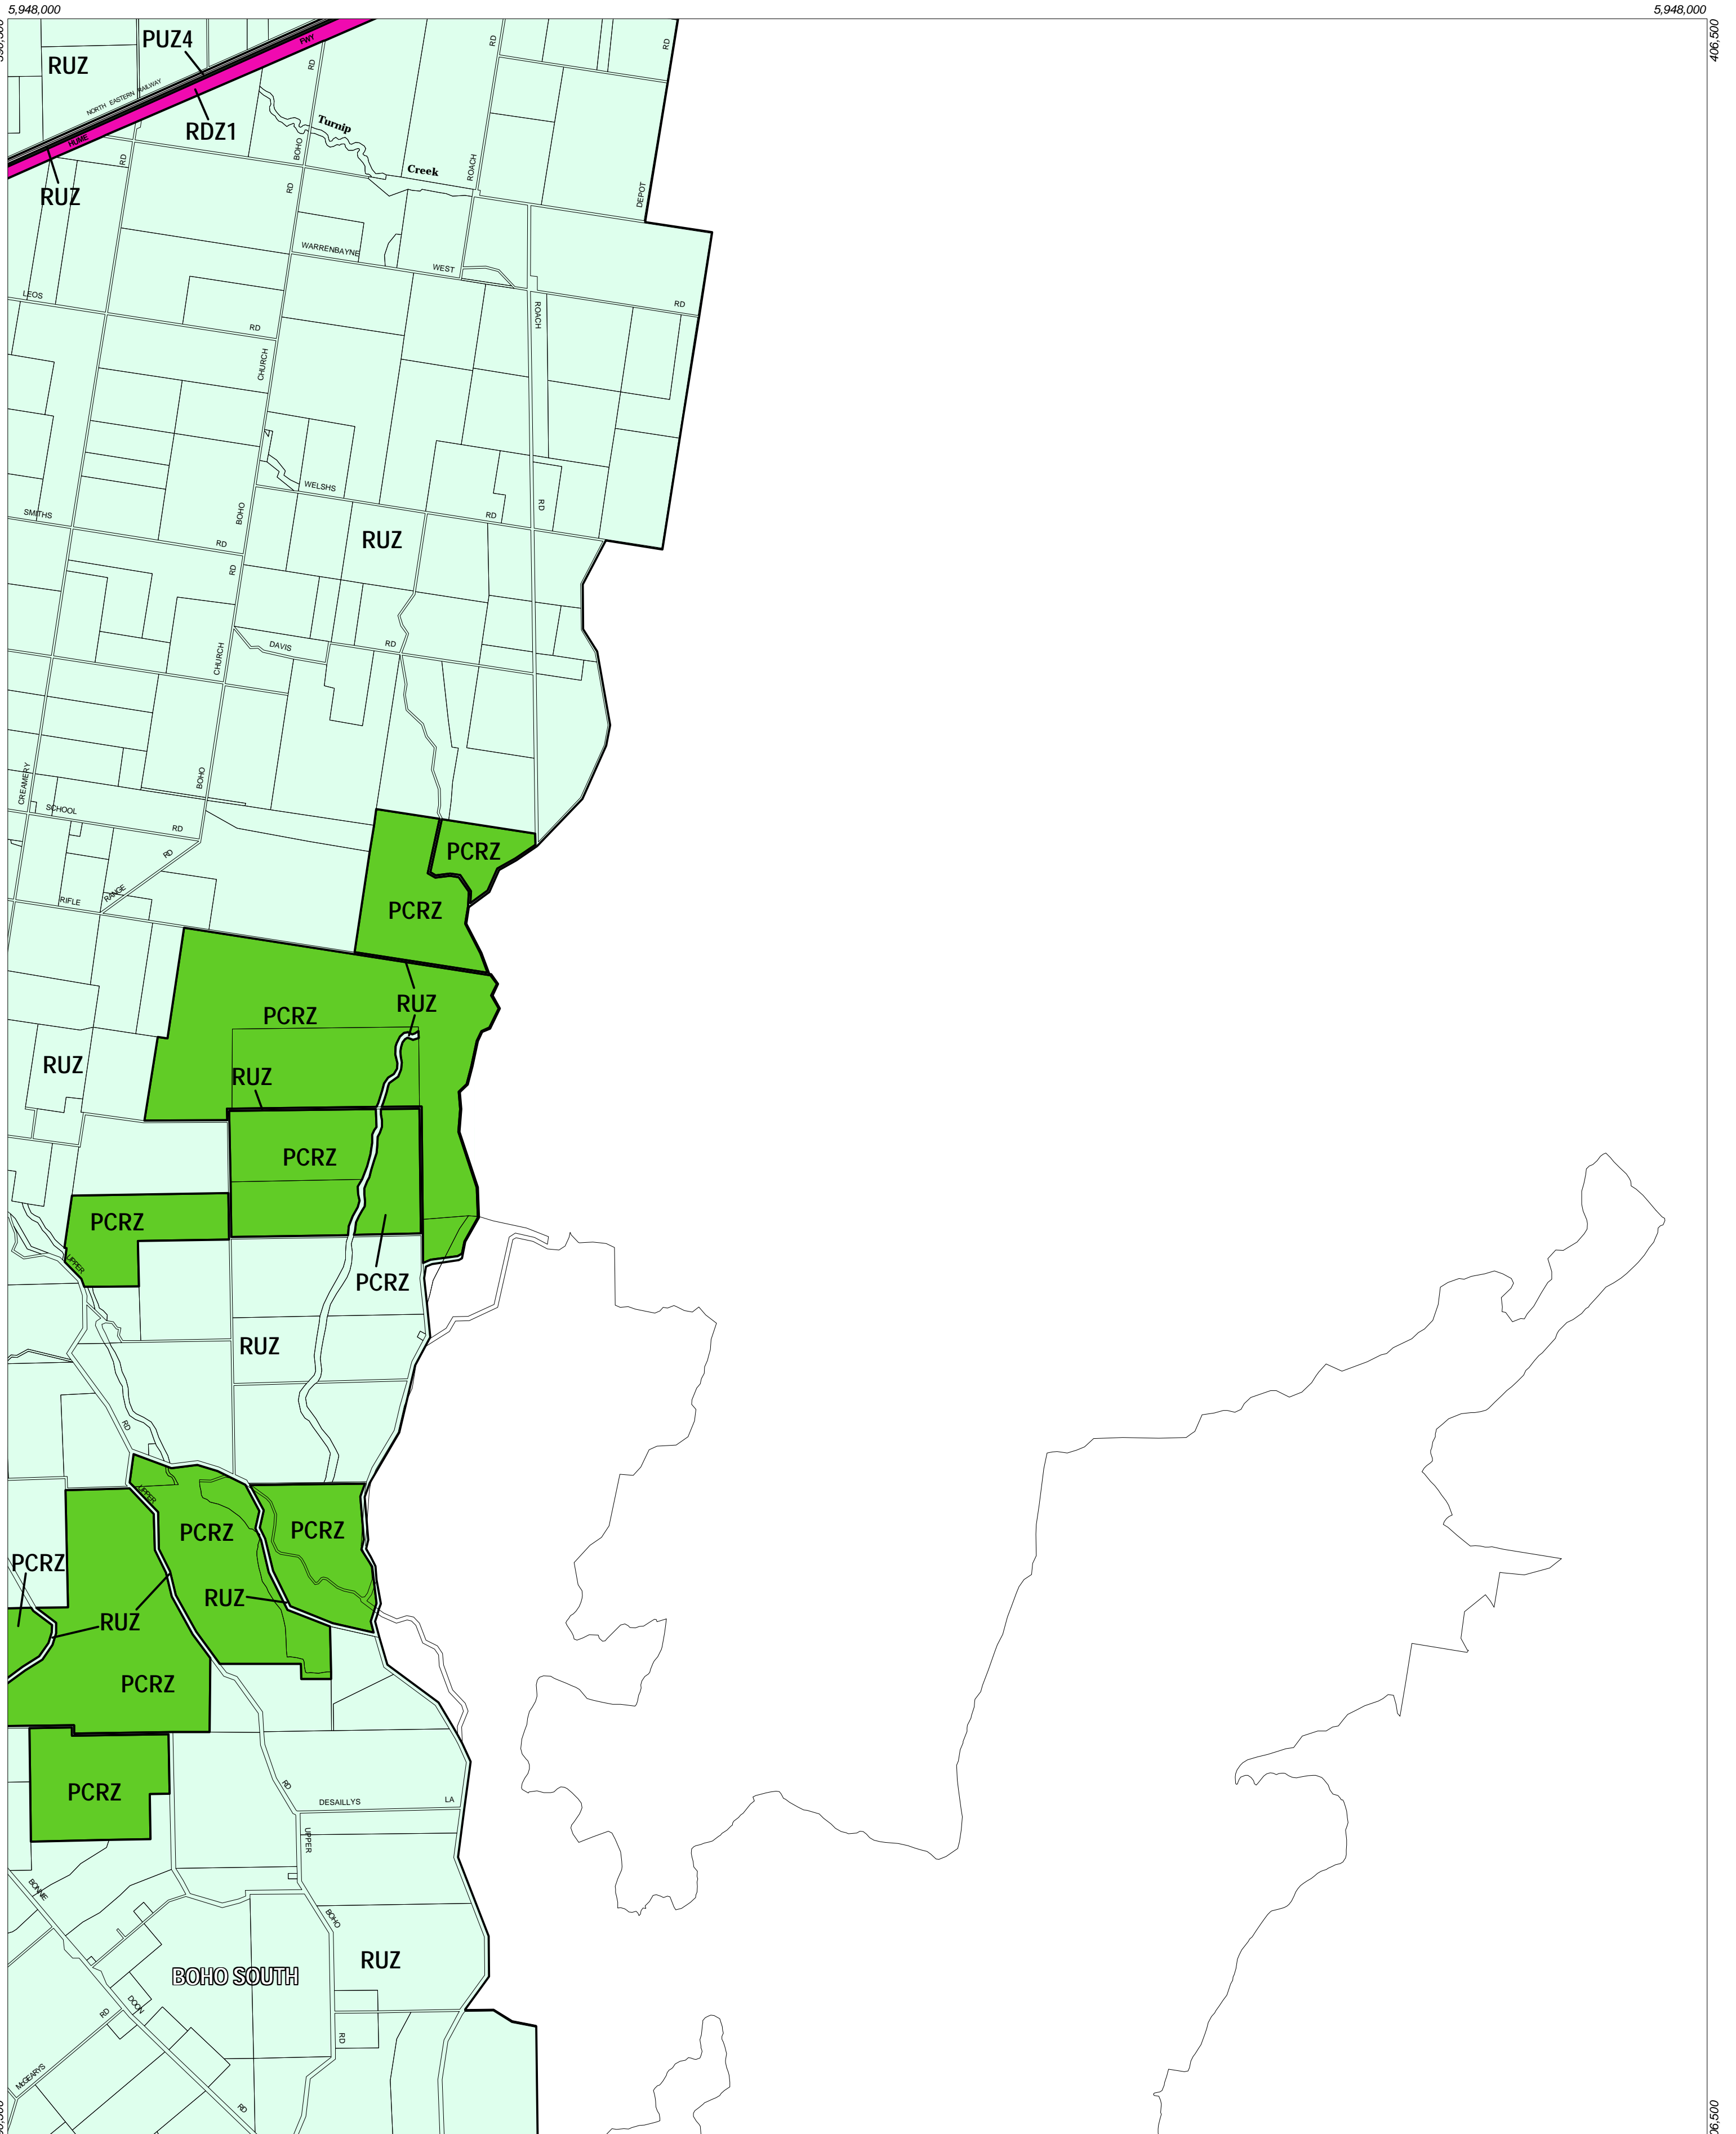

# STRATHBOGIE PLANNING SCHEME - LOCAL PROVISION

This publication is copyright. No part may be reproduced by any process except in accordance with the provisions of the Copyright Act. © State of Victoria. This map should be read in conjunction with additional Planning Overlay Maps (if applicable) as indicated on the INDEX TO MAPS.

Public Land	
	Public Conservation And Resource Zone
	Public Use Zone Transport
	Road Zone Category 1
Rural	
	Rural Zone

AUSTRALIAN MAP GRID ZONE 55

Printed: 19/6/2003