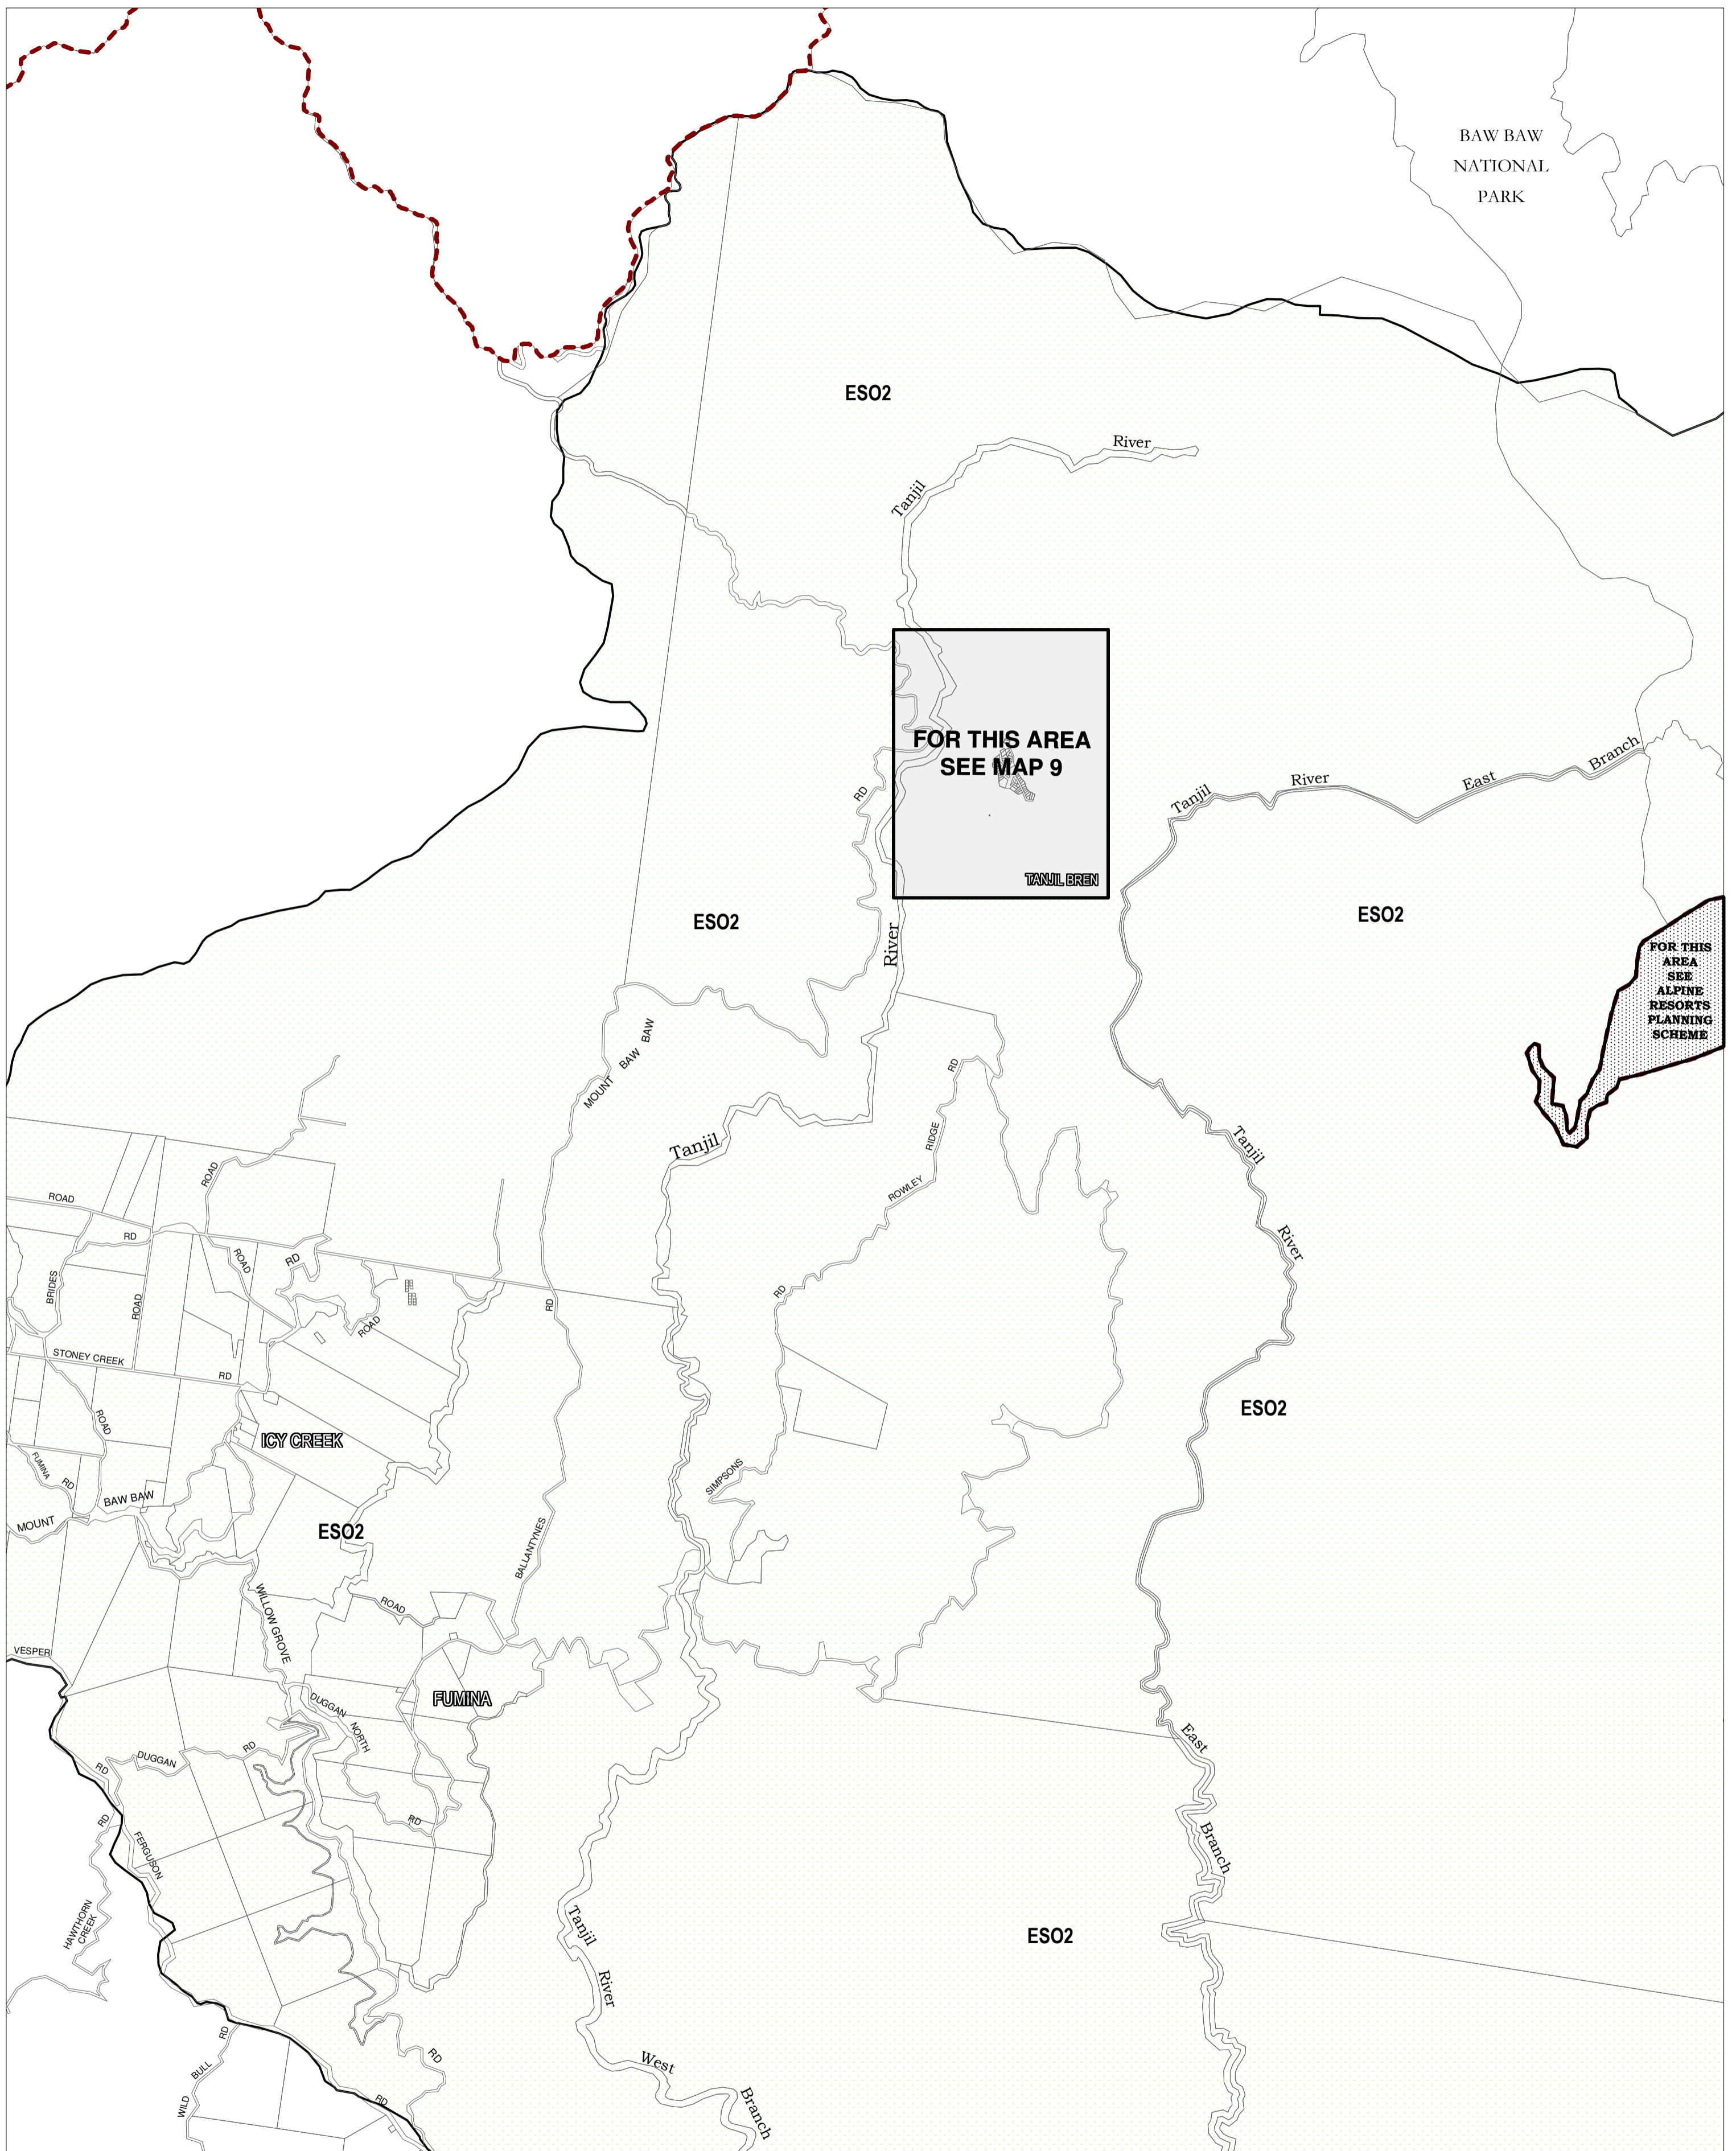

BAW BAW PLANNING SCHEME - LOCAL PROVISION

Overlays

ES02 Environmental Significance Overlay - Schedule 2

AUSTRALIAN MAP GRID ZONE 55

INDEX TO ADJOINING METRIC SERIES MAP

Printed: 21/11/2014

AMENDMENT C104 PART 1