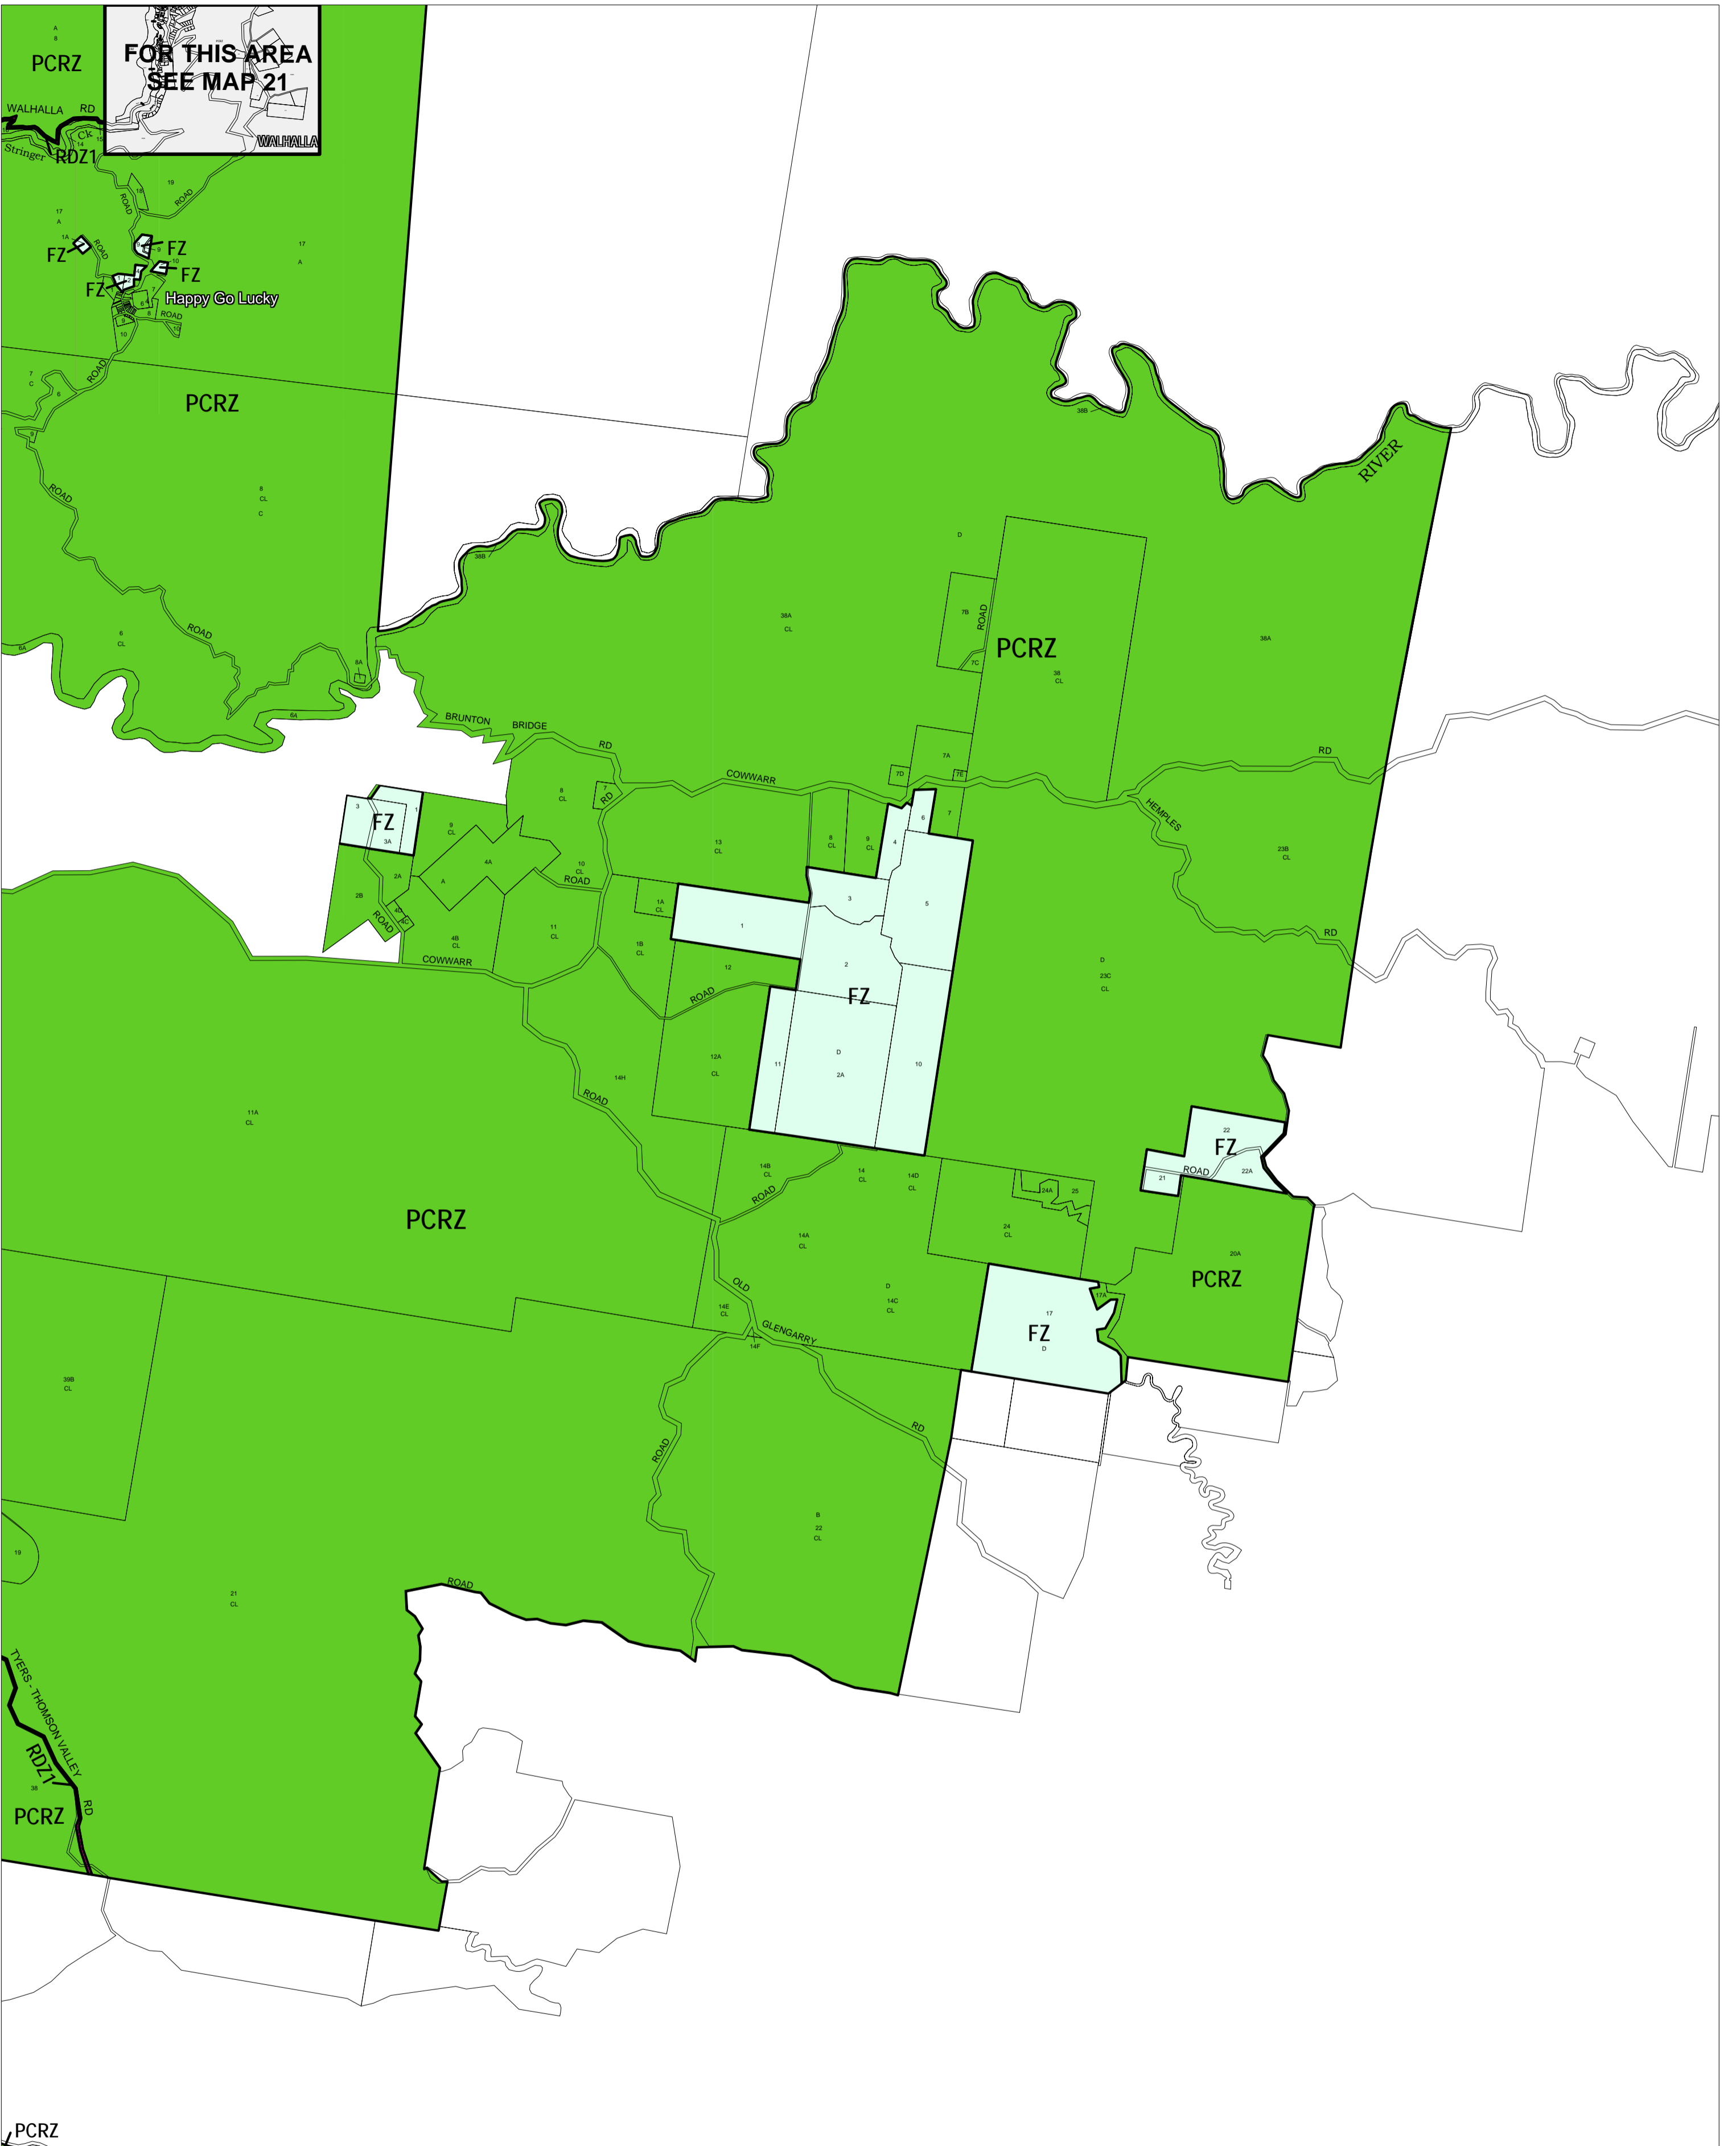

BAW BAW PLANNING SCHEME - LOCAL PROVISION

PCRZ

Public Land	
	Public Conservation And Resource Zone
	Road Zone - Category 1
Rural	
	Farming Zone

AUSTRALIAN MAP GRID ZONE 55

Printed: 3/4/2008

AMENDMENT C55