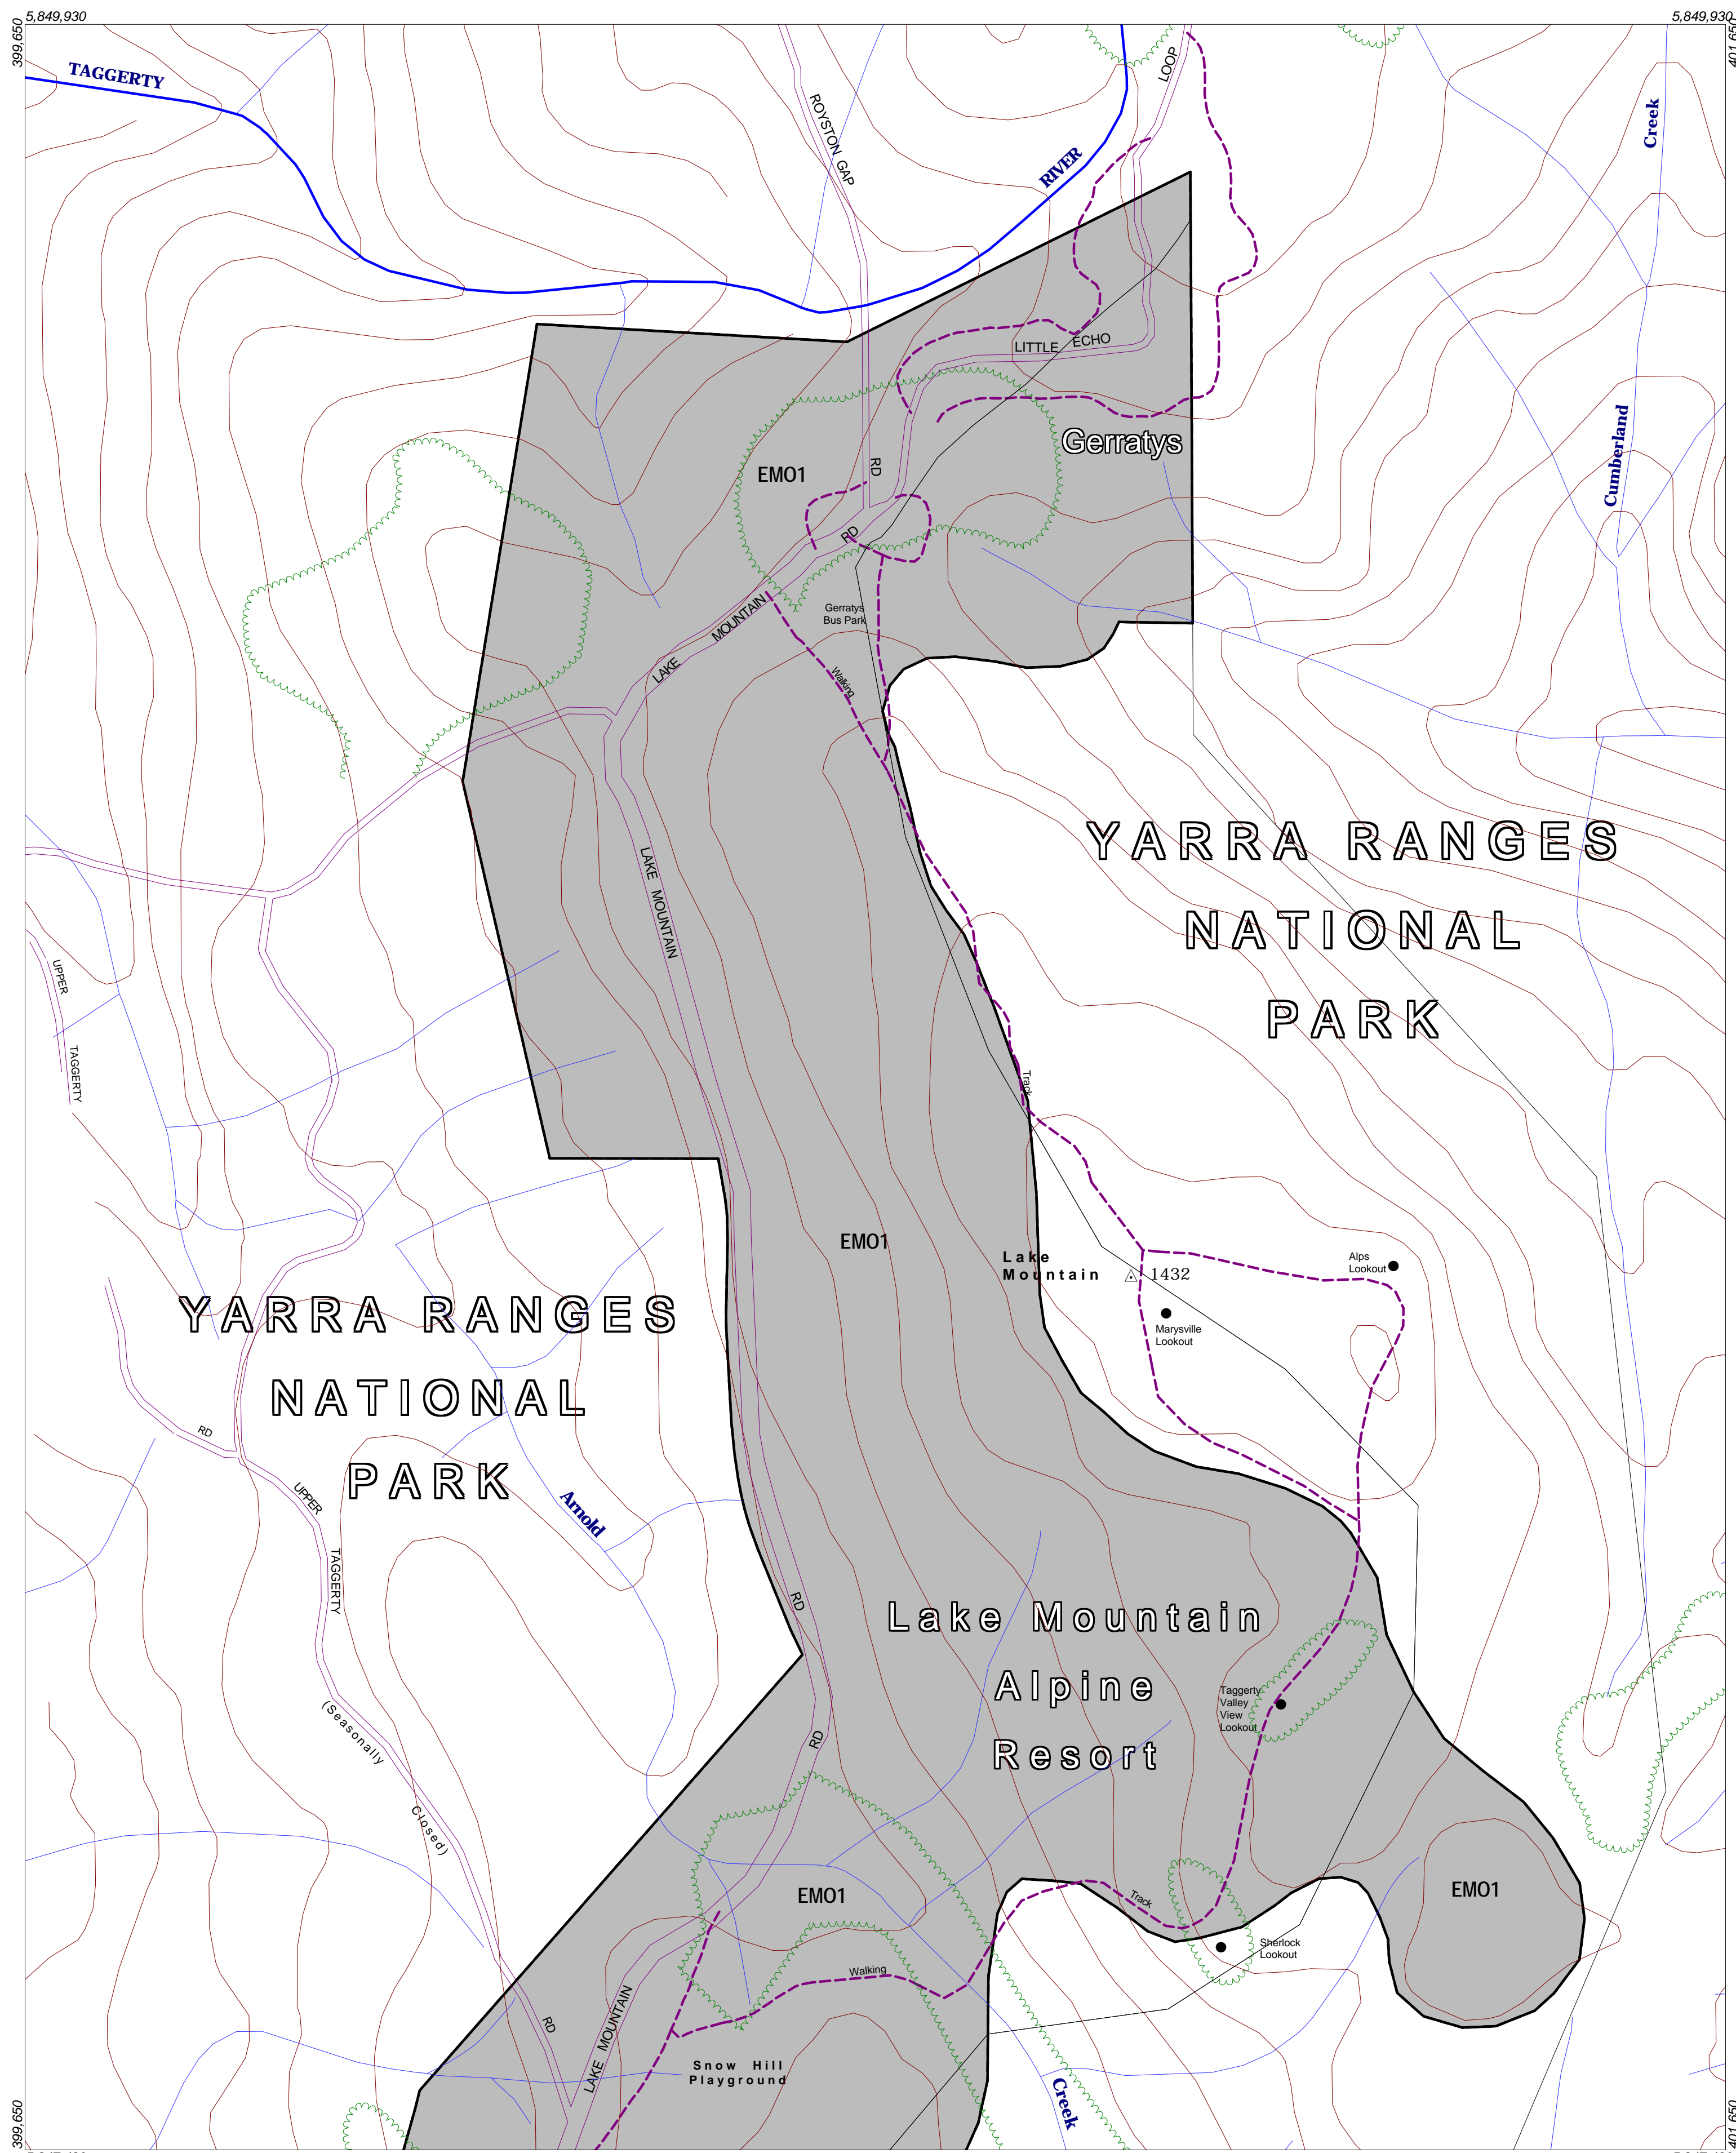

ALPINE RESORTS PLANNING SCHEME - LOCAL PROVISION

Overlays

EMO1 Erosion Management Overlay - Schedule 1

100 0 100 200 300 400 500 m

AUSTRALIAN MAP GRID ZONE 55

INDEX TO ADJOINING METRIC SERIES MAP

Amendment C9
Printed: 9/6/2004

Victoria
The Place To Be