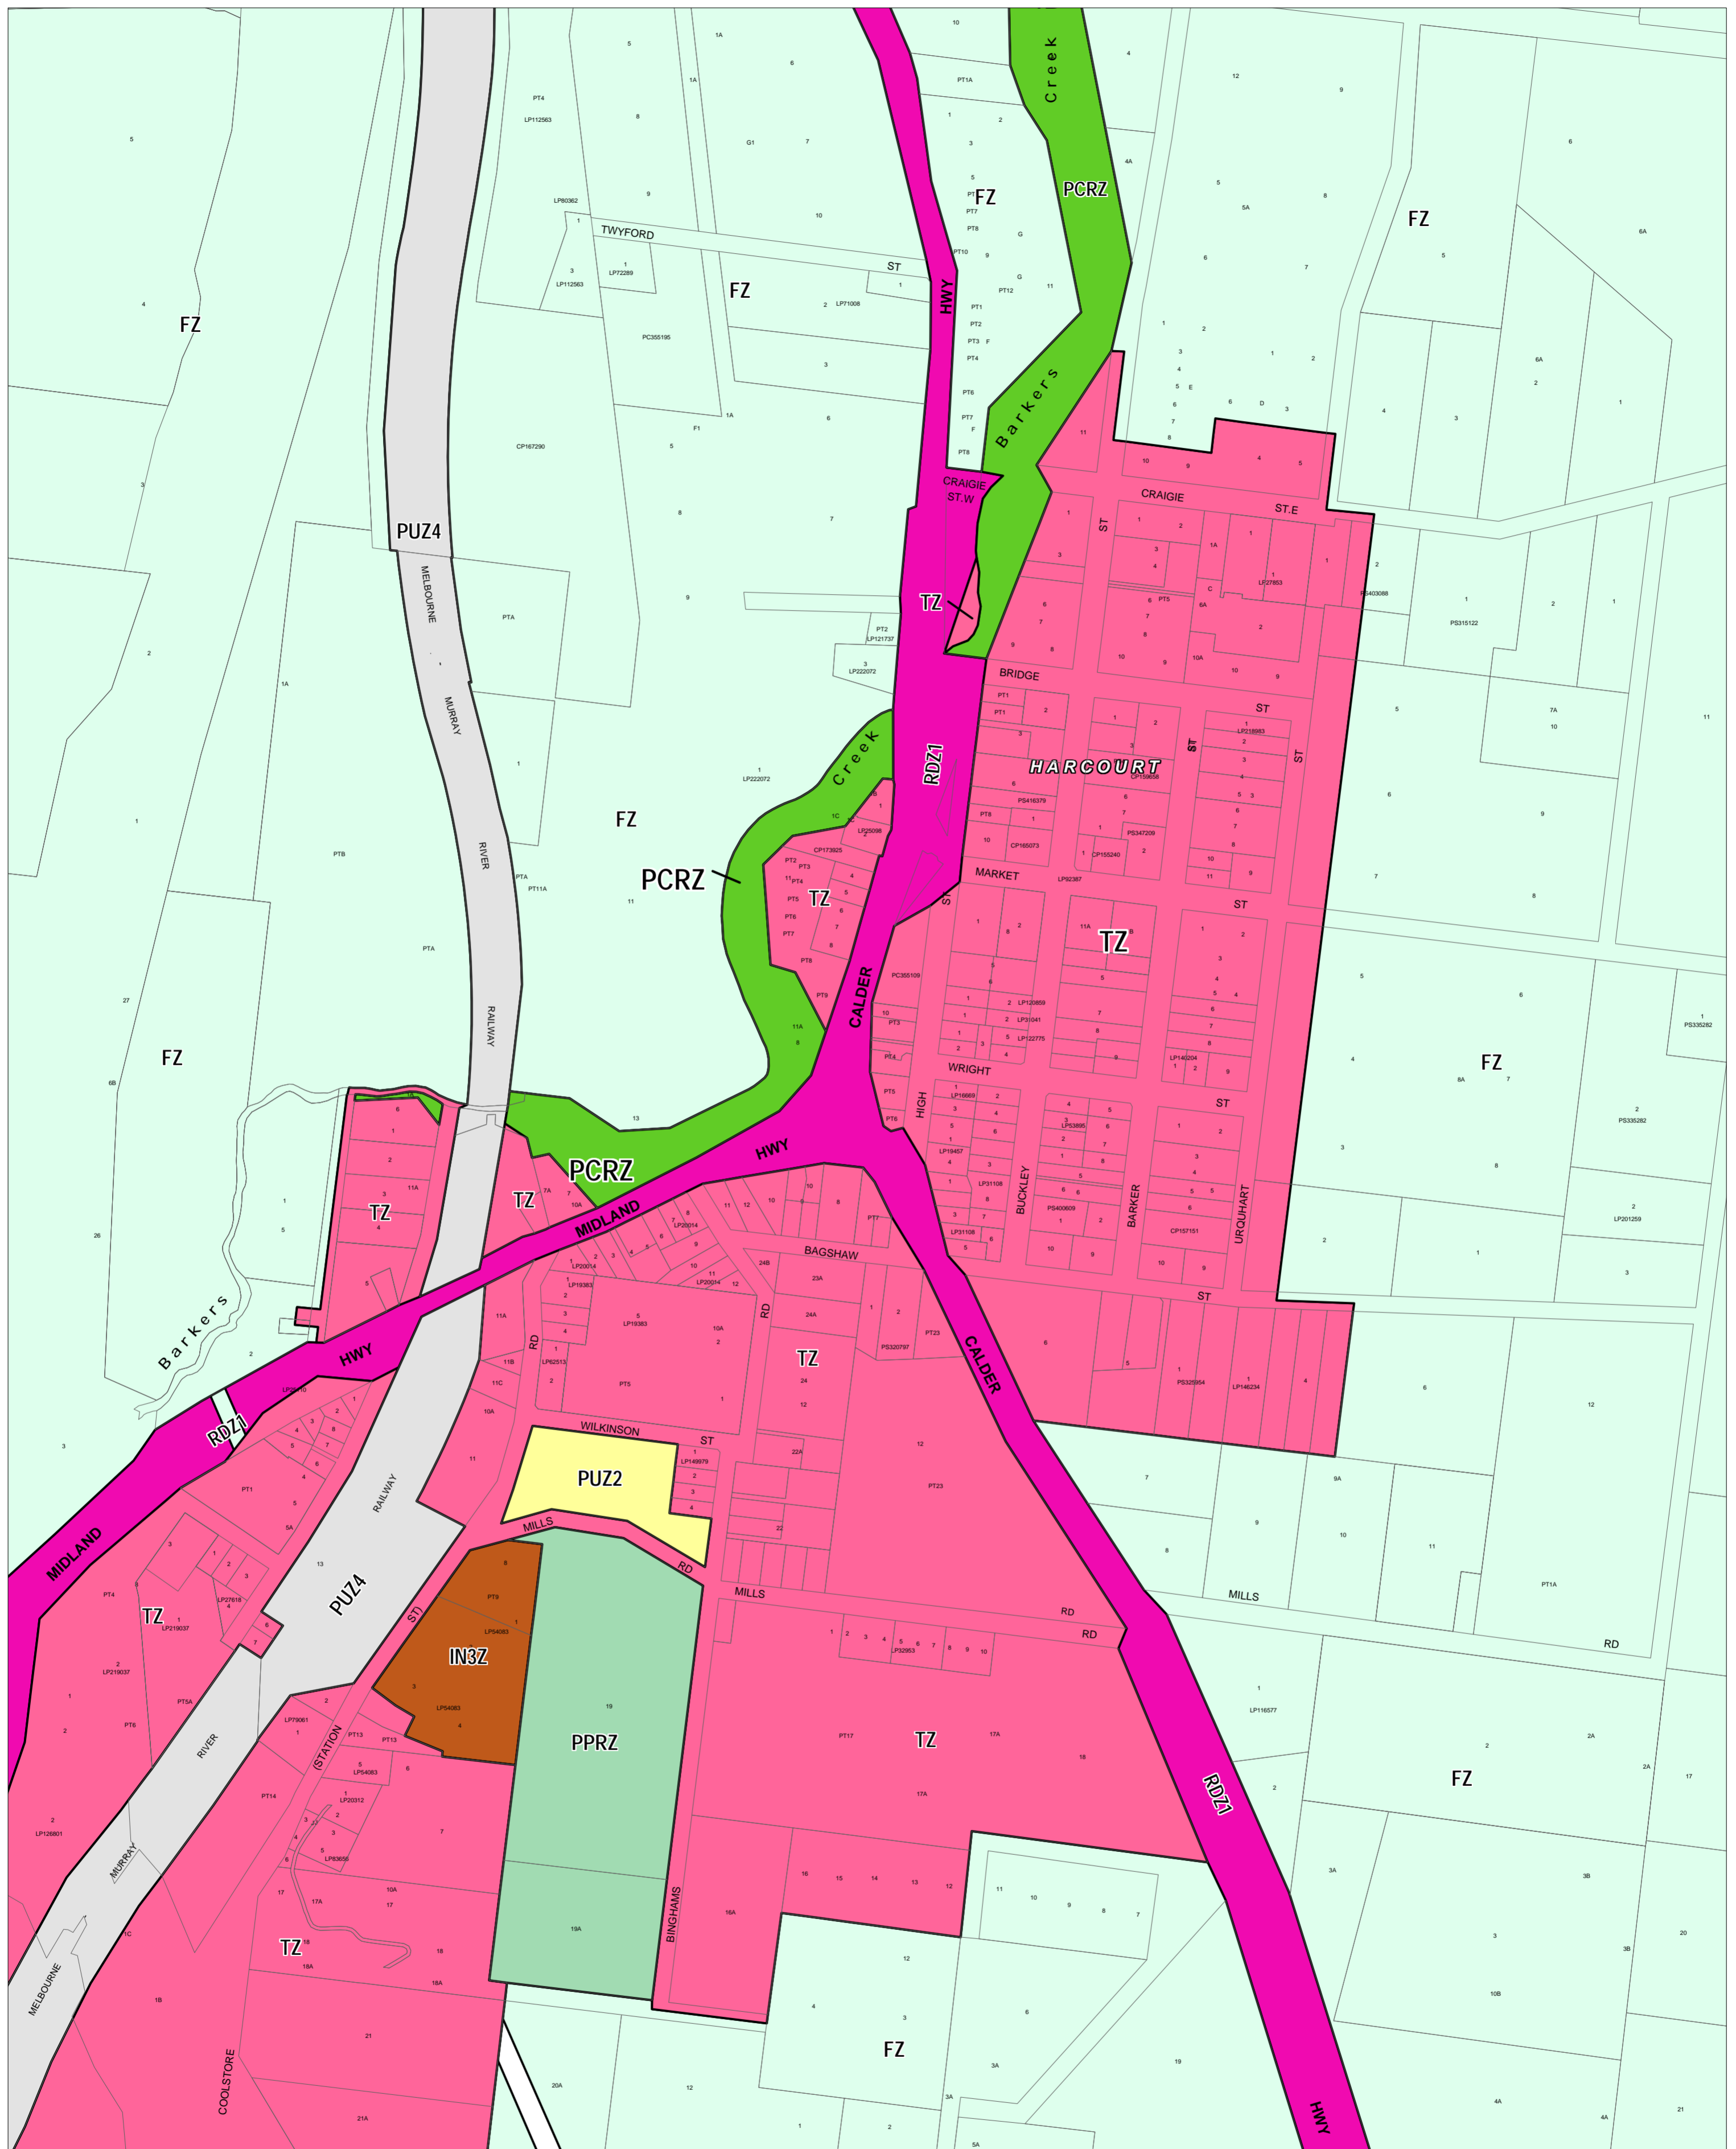

MOUNT ALEXANDER PLANNING SCHEME - LOCAL PROVISION

Industrial	Rural
Industrial 3 Zone	Farming Zone
Public Conservation And Resource Zone	
Public Park And Recreation Zone	
Public Use Zone - Education	
Public Use Zone - Transport	
Road Zone - Category 1	
Township Zone	

100 0 100 200 300 400 500 m

AUSTRALIAN MAP GRID ZONE 55

INDEX TO ADJOINING METRIC SERIES MAP

2	3	4	5	6	7	8	9
10	11	12	13	14	15	16	17
18	19	20	21	22	23	24	25
26	27	28	29	30	31	32	33
34	35	36	37	38	39	40	41
42							

Printed: 11/2/2014

AMENDMENT C54