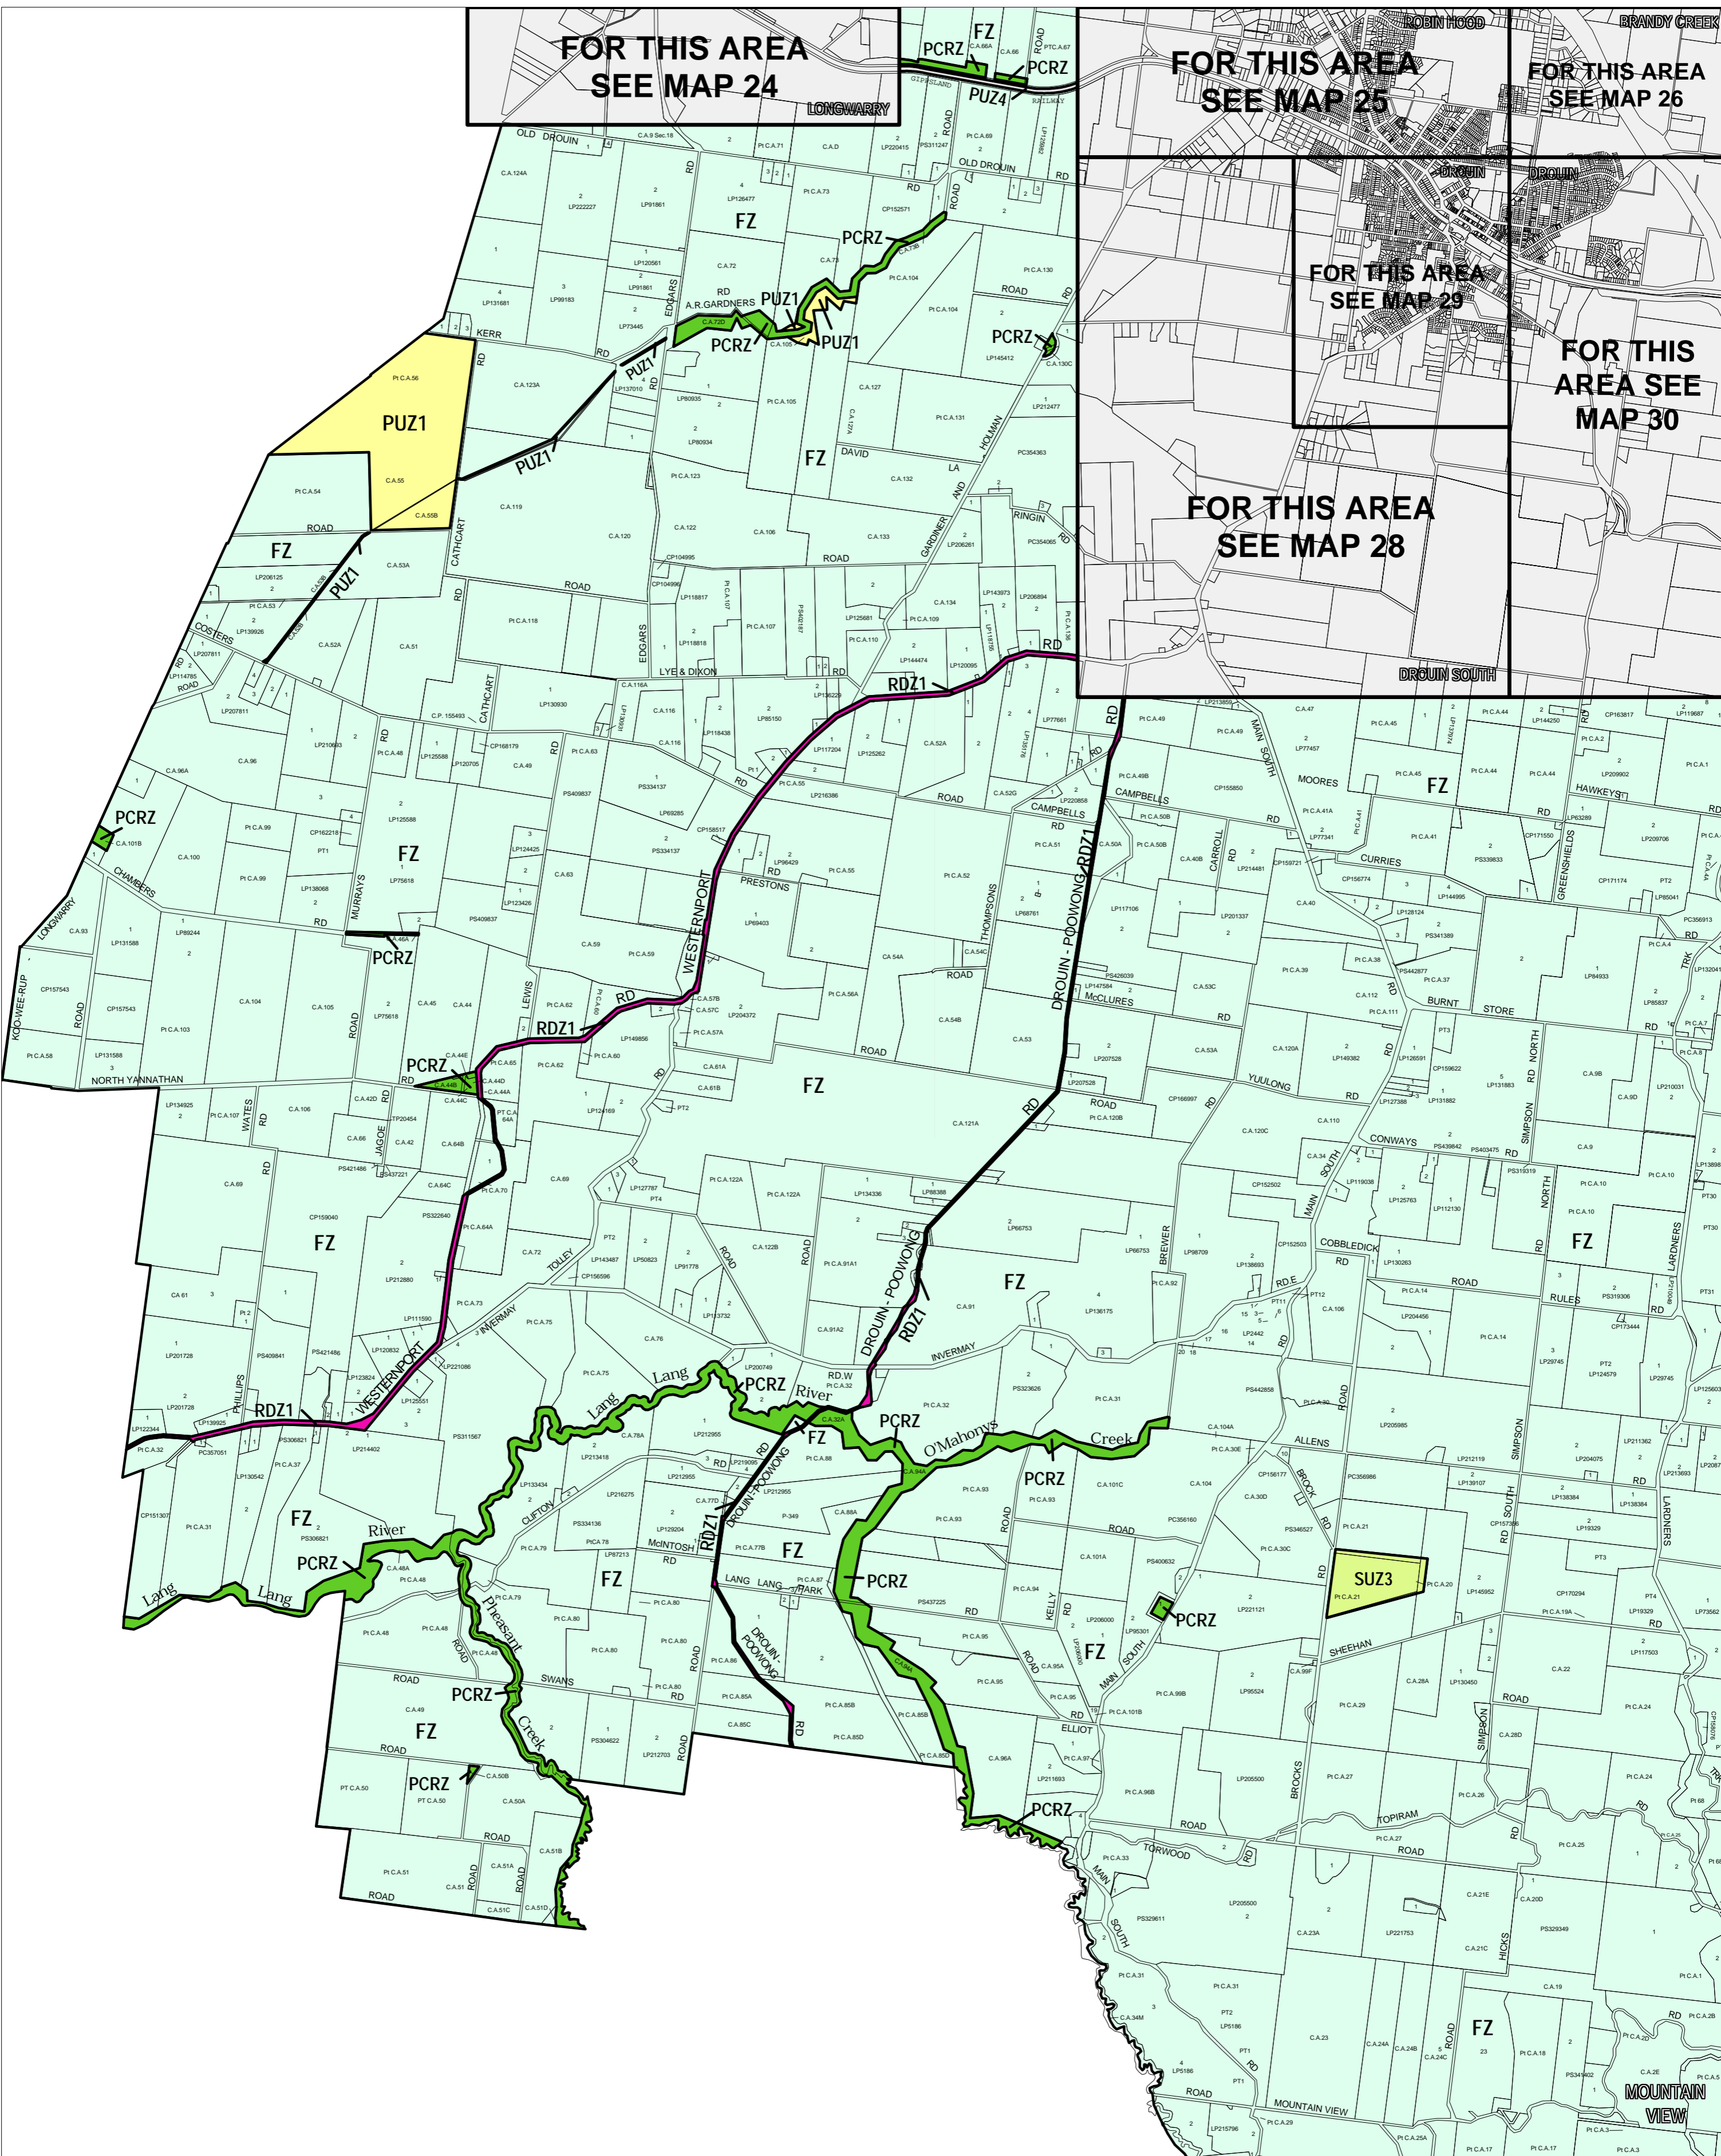

BAW BAW PLANNING SCHEME - LOCAL PROVISION

FOR THIS AREA
SEE MAP 24

FOR THIS AREA
SEE MAP 25

FOR THIS AREA
SEE MAP 26

FOR THIS AREA
SEE MAP 29

FOR THIS AREA
SEE MAP 30

FOR THIS AREA
SEE MAP 28

Industrial	Rural
IN1 Industrial 1 Zone	FZ Farming Zone
Public Land	RLZ Rural Living Zone
PCRZ Public Conservation And Resource Zone	Special Purpose
PUZ1 Public Use Zone Service And Utility	SUZ3 Special Use Zone 3
PUZ4 Public Use Zone Transport	
RDZ1 Road Zone Category 1	
Residential	
LDZ Low Density Residential Zone	
R1Z Residential 1 Zone	

AUSTRALIAN MAP GRID ZONE 55

Amendment C35
Printed: 8/3/2006