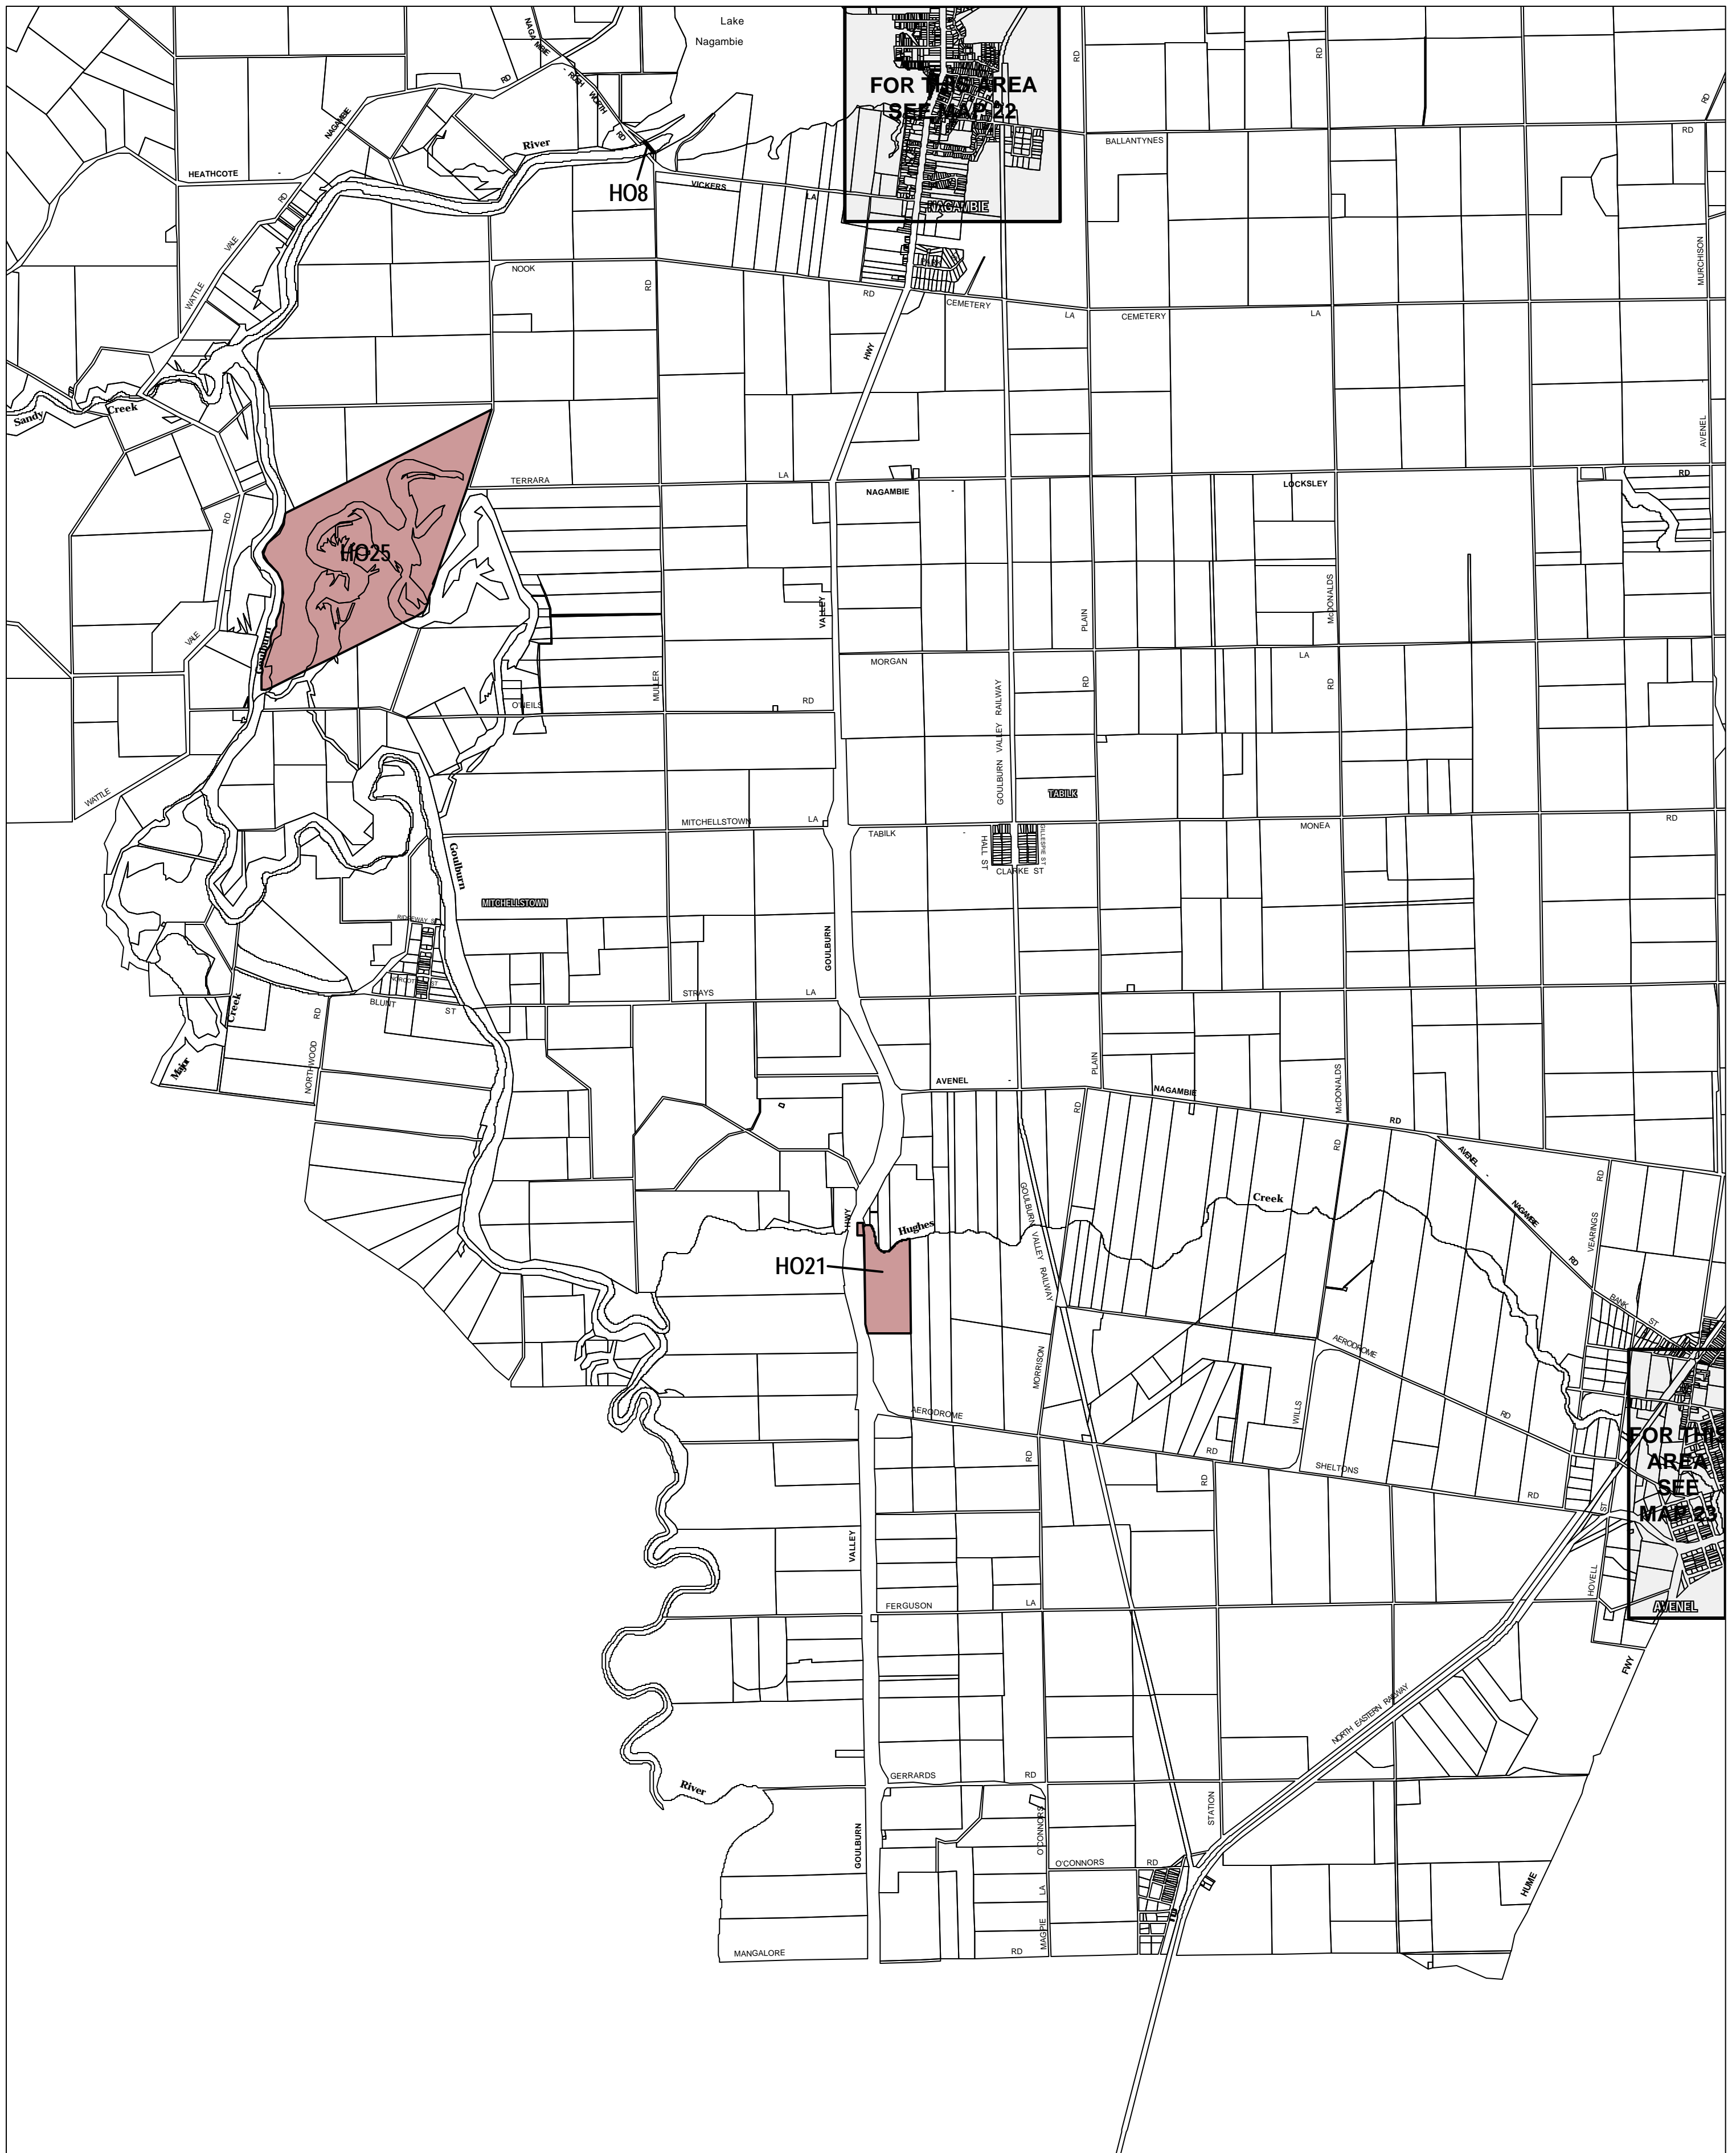

STRATHBOGIE PLANNING SCHEME - LOCAL PROVISION

Overlays

Heritage Overlay

AUSTRALIAN MAP GRID ZONE 55

INDEX TO ADJOINING METRIC SERIES MAP

Printed: 12/6/2007

AMENDMENT C15