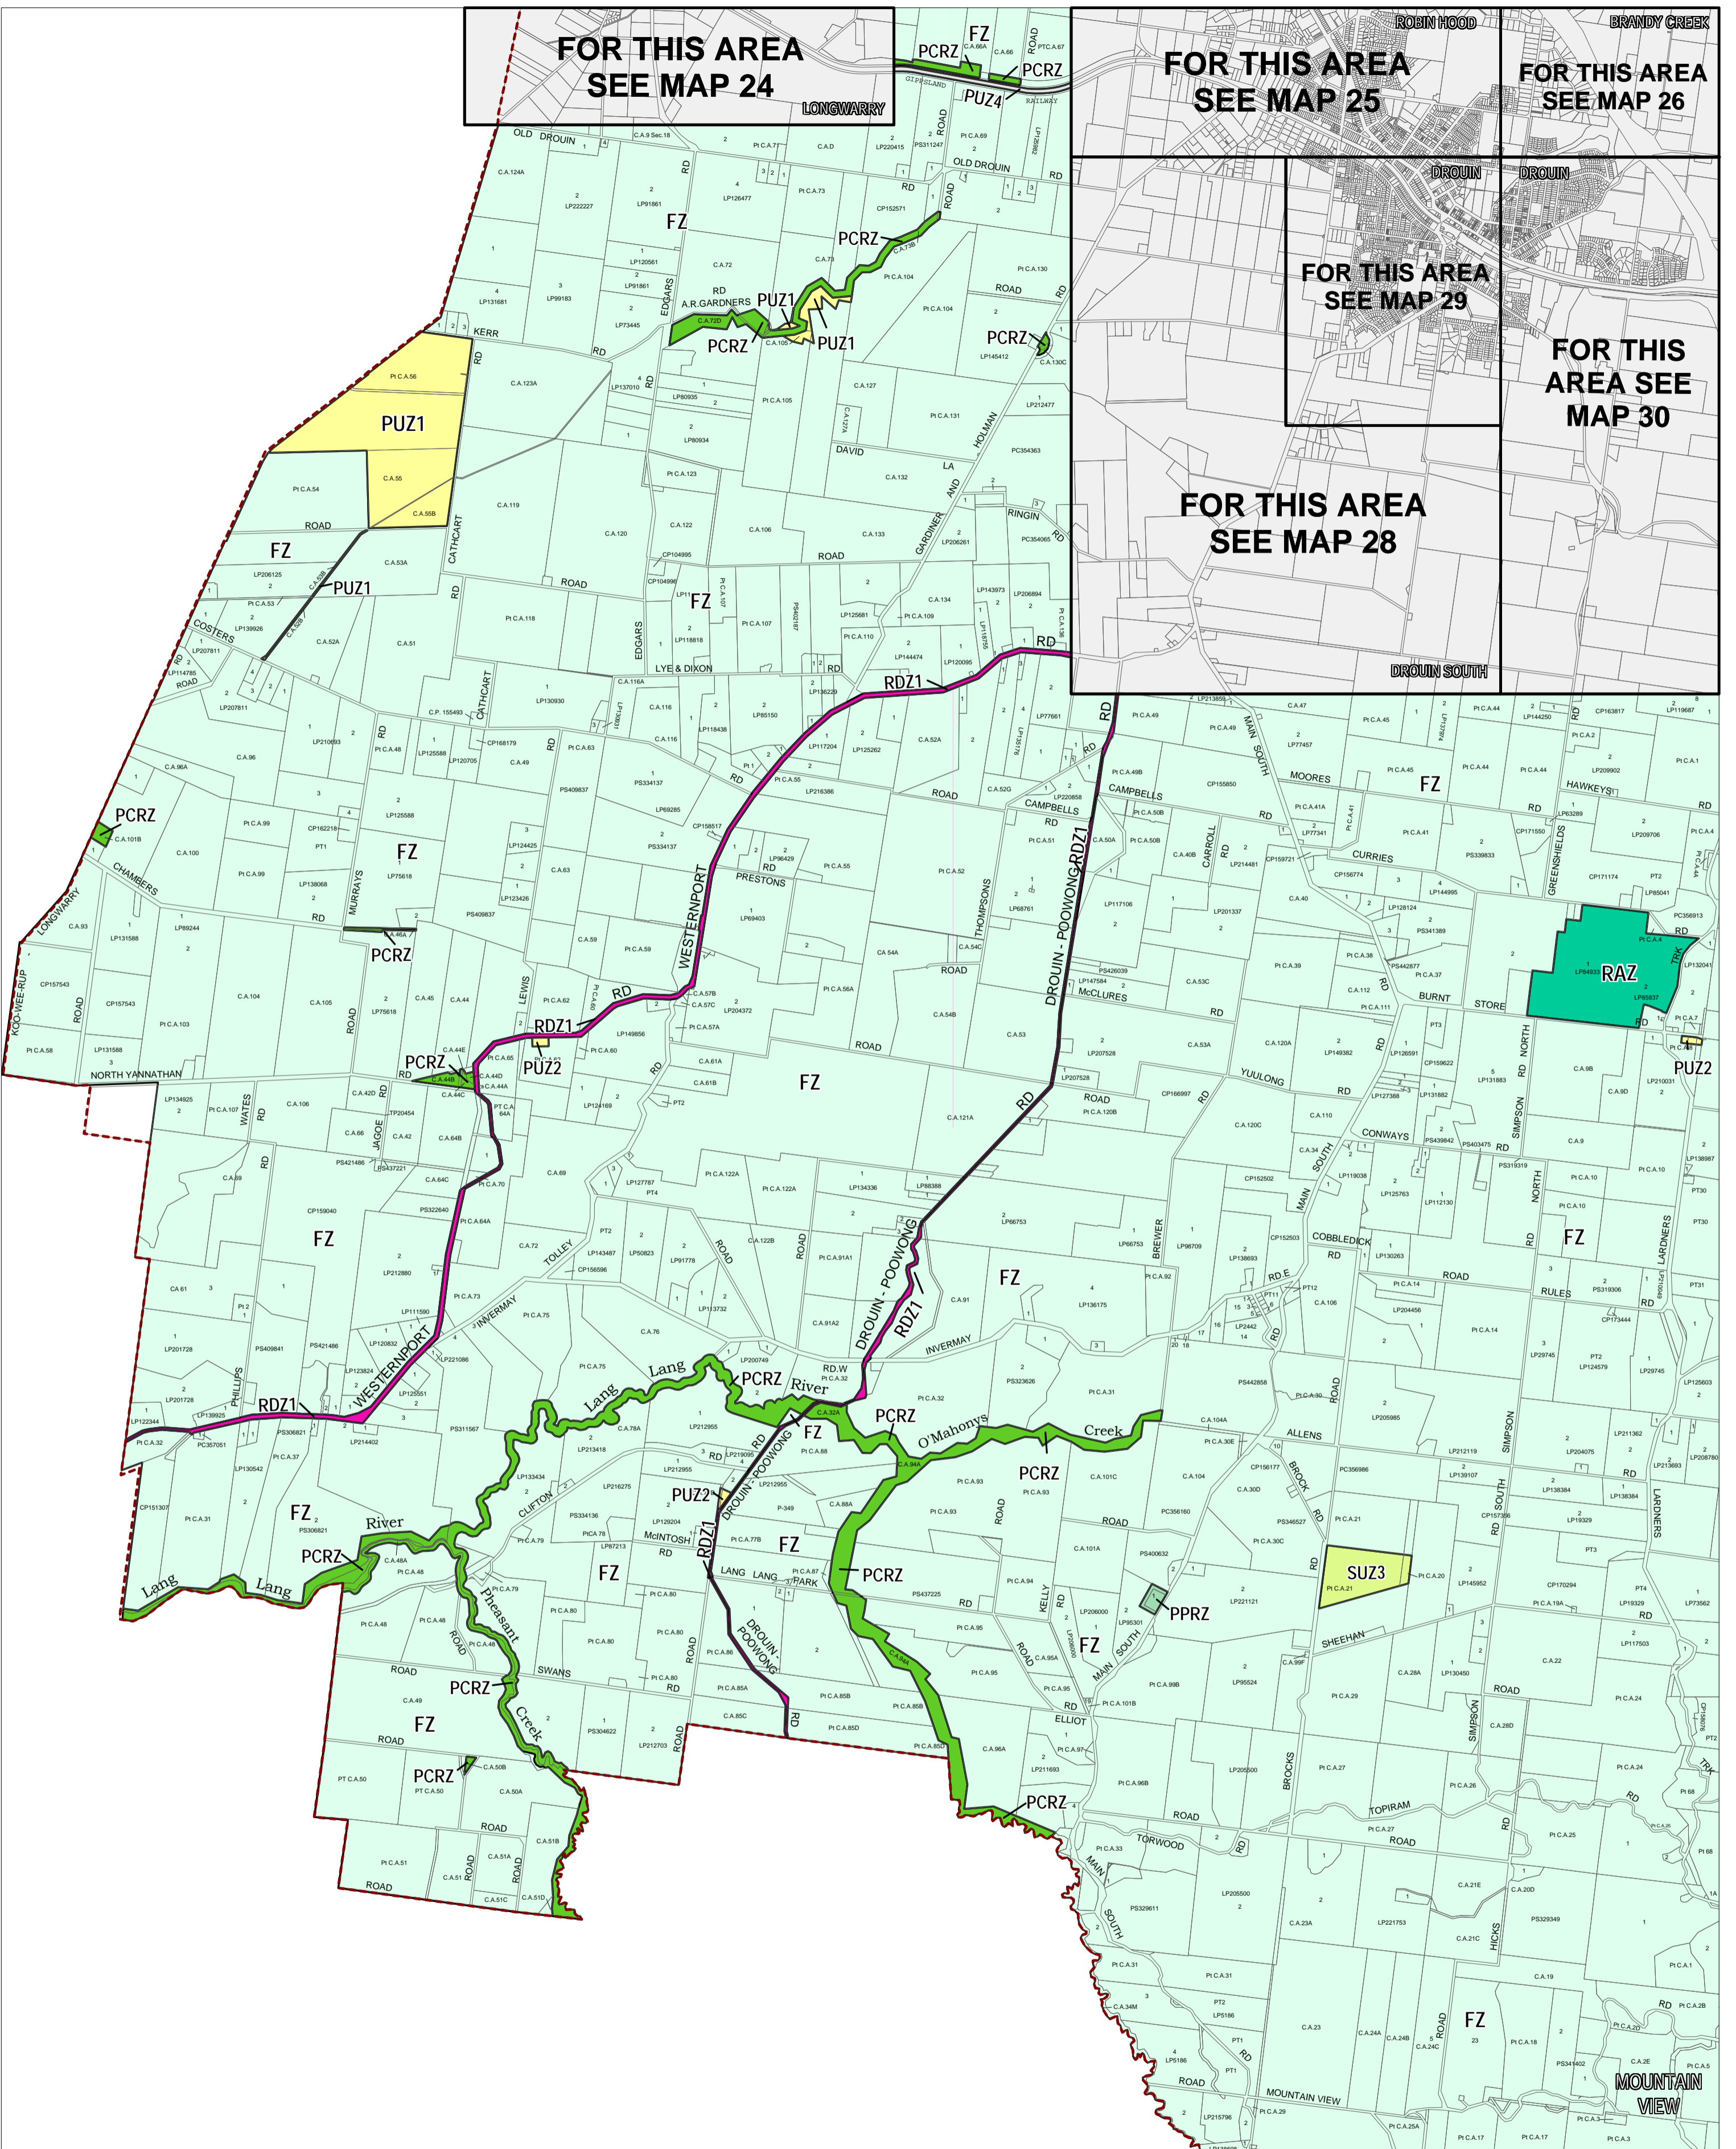

BAW BAW PLANNING SCHEME - LOCAL PROVISION

**FOR THIS AREA
SEE MAP 24**

**FOR THIS AREA
SEE MAP 25**

**FOR THIS AREA
SEE MAP 26**

**FOR THIS AREA
SEE MAP 29**

**FOR THIS AREA
SEE MAP 30**

**FOR THIS AREA
SEE MAP 28**

Public Land	Special Purpose
Public Conservation And Resource Zone	Special Use Zone - Schedule 3
Public Park And Recreation Zone	
Public Use Zone - Education	
Public Use Zone - Service And Utility	
Public Use Zone - Transport	
Road Zone - Category 1	
Farming Zone	
Rural Activity Zone	

AUSTRALIAN MAP GRID ZONE 55

Printed: 28/10/2011

AMENDMENT C80

ZONES

MAP No 23