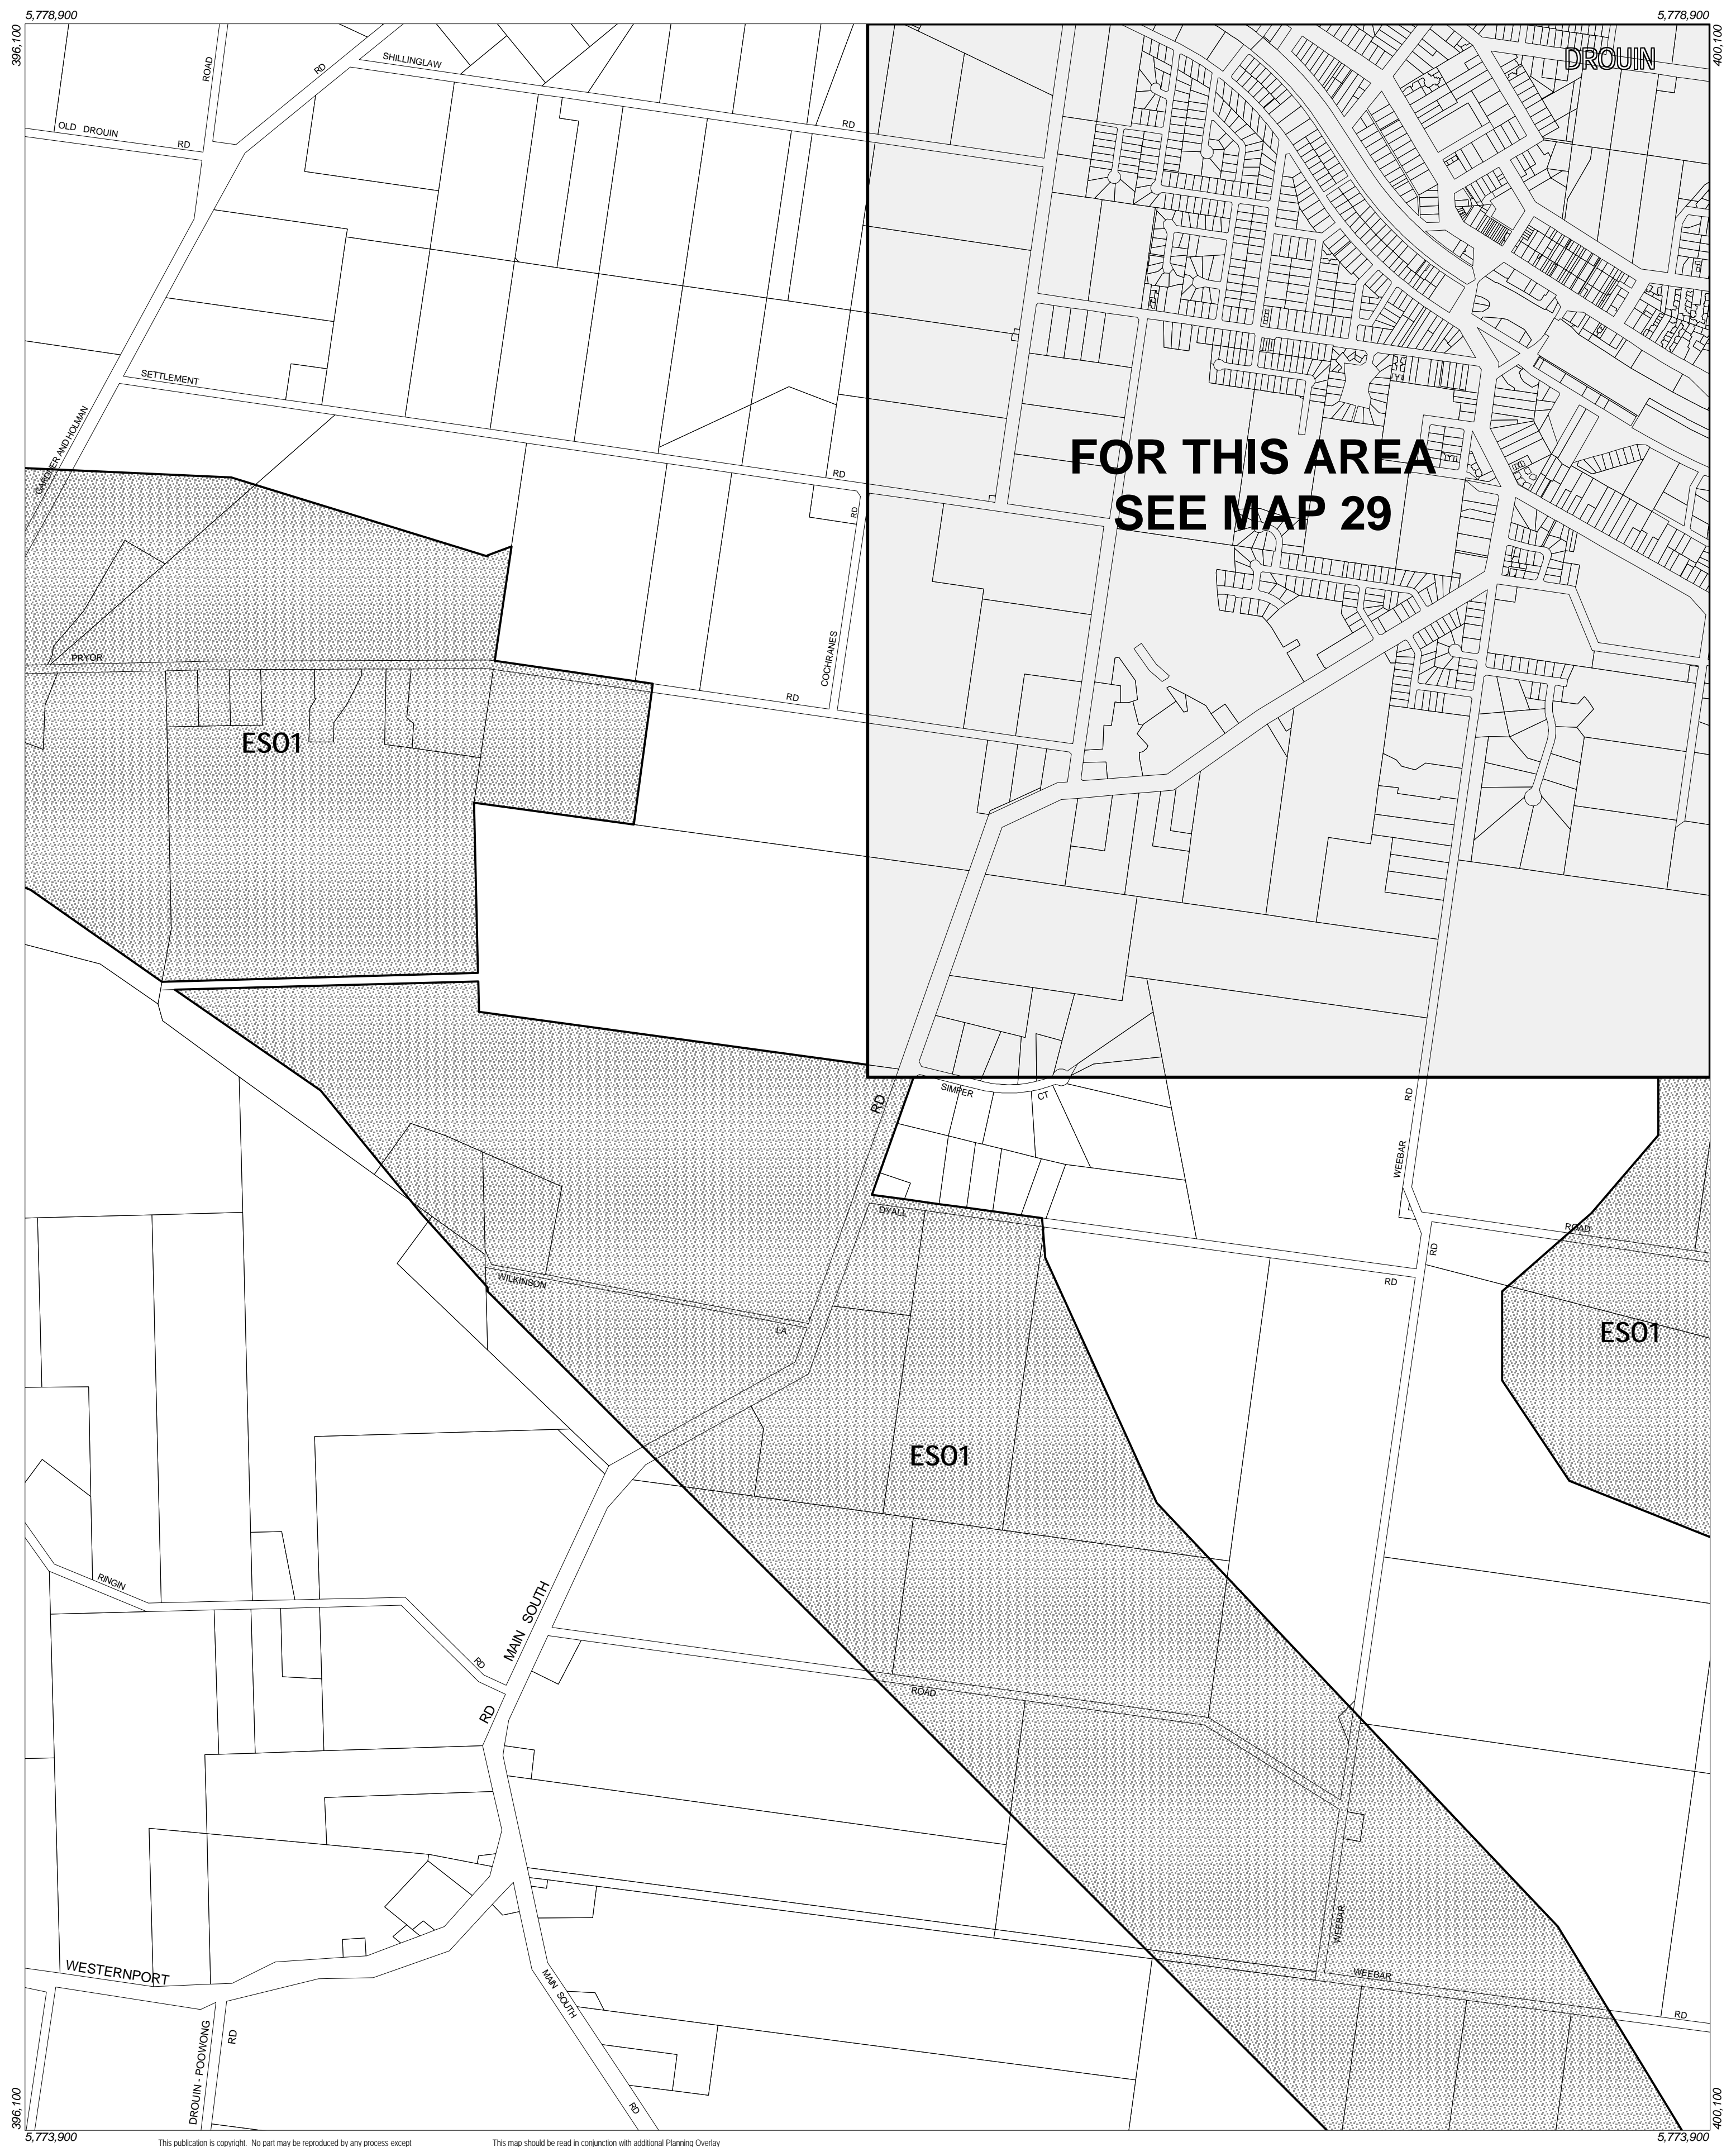

BAW BAW PLANNING SCHEME - LOCAL PROVISION

Overlays
ES01 Environmental Significance Overlay - Schedule 1

AUSTRALIAN MAP GRID ZONE 55

Amendment C17
Printed: 4/2/2003