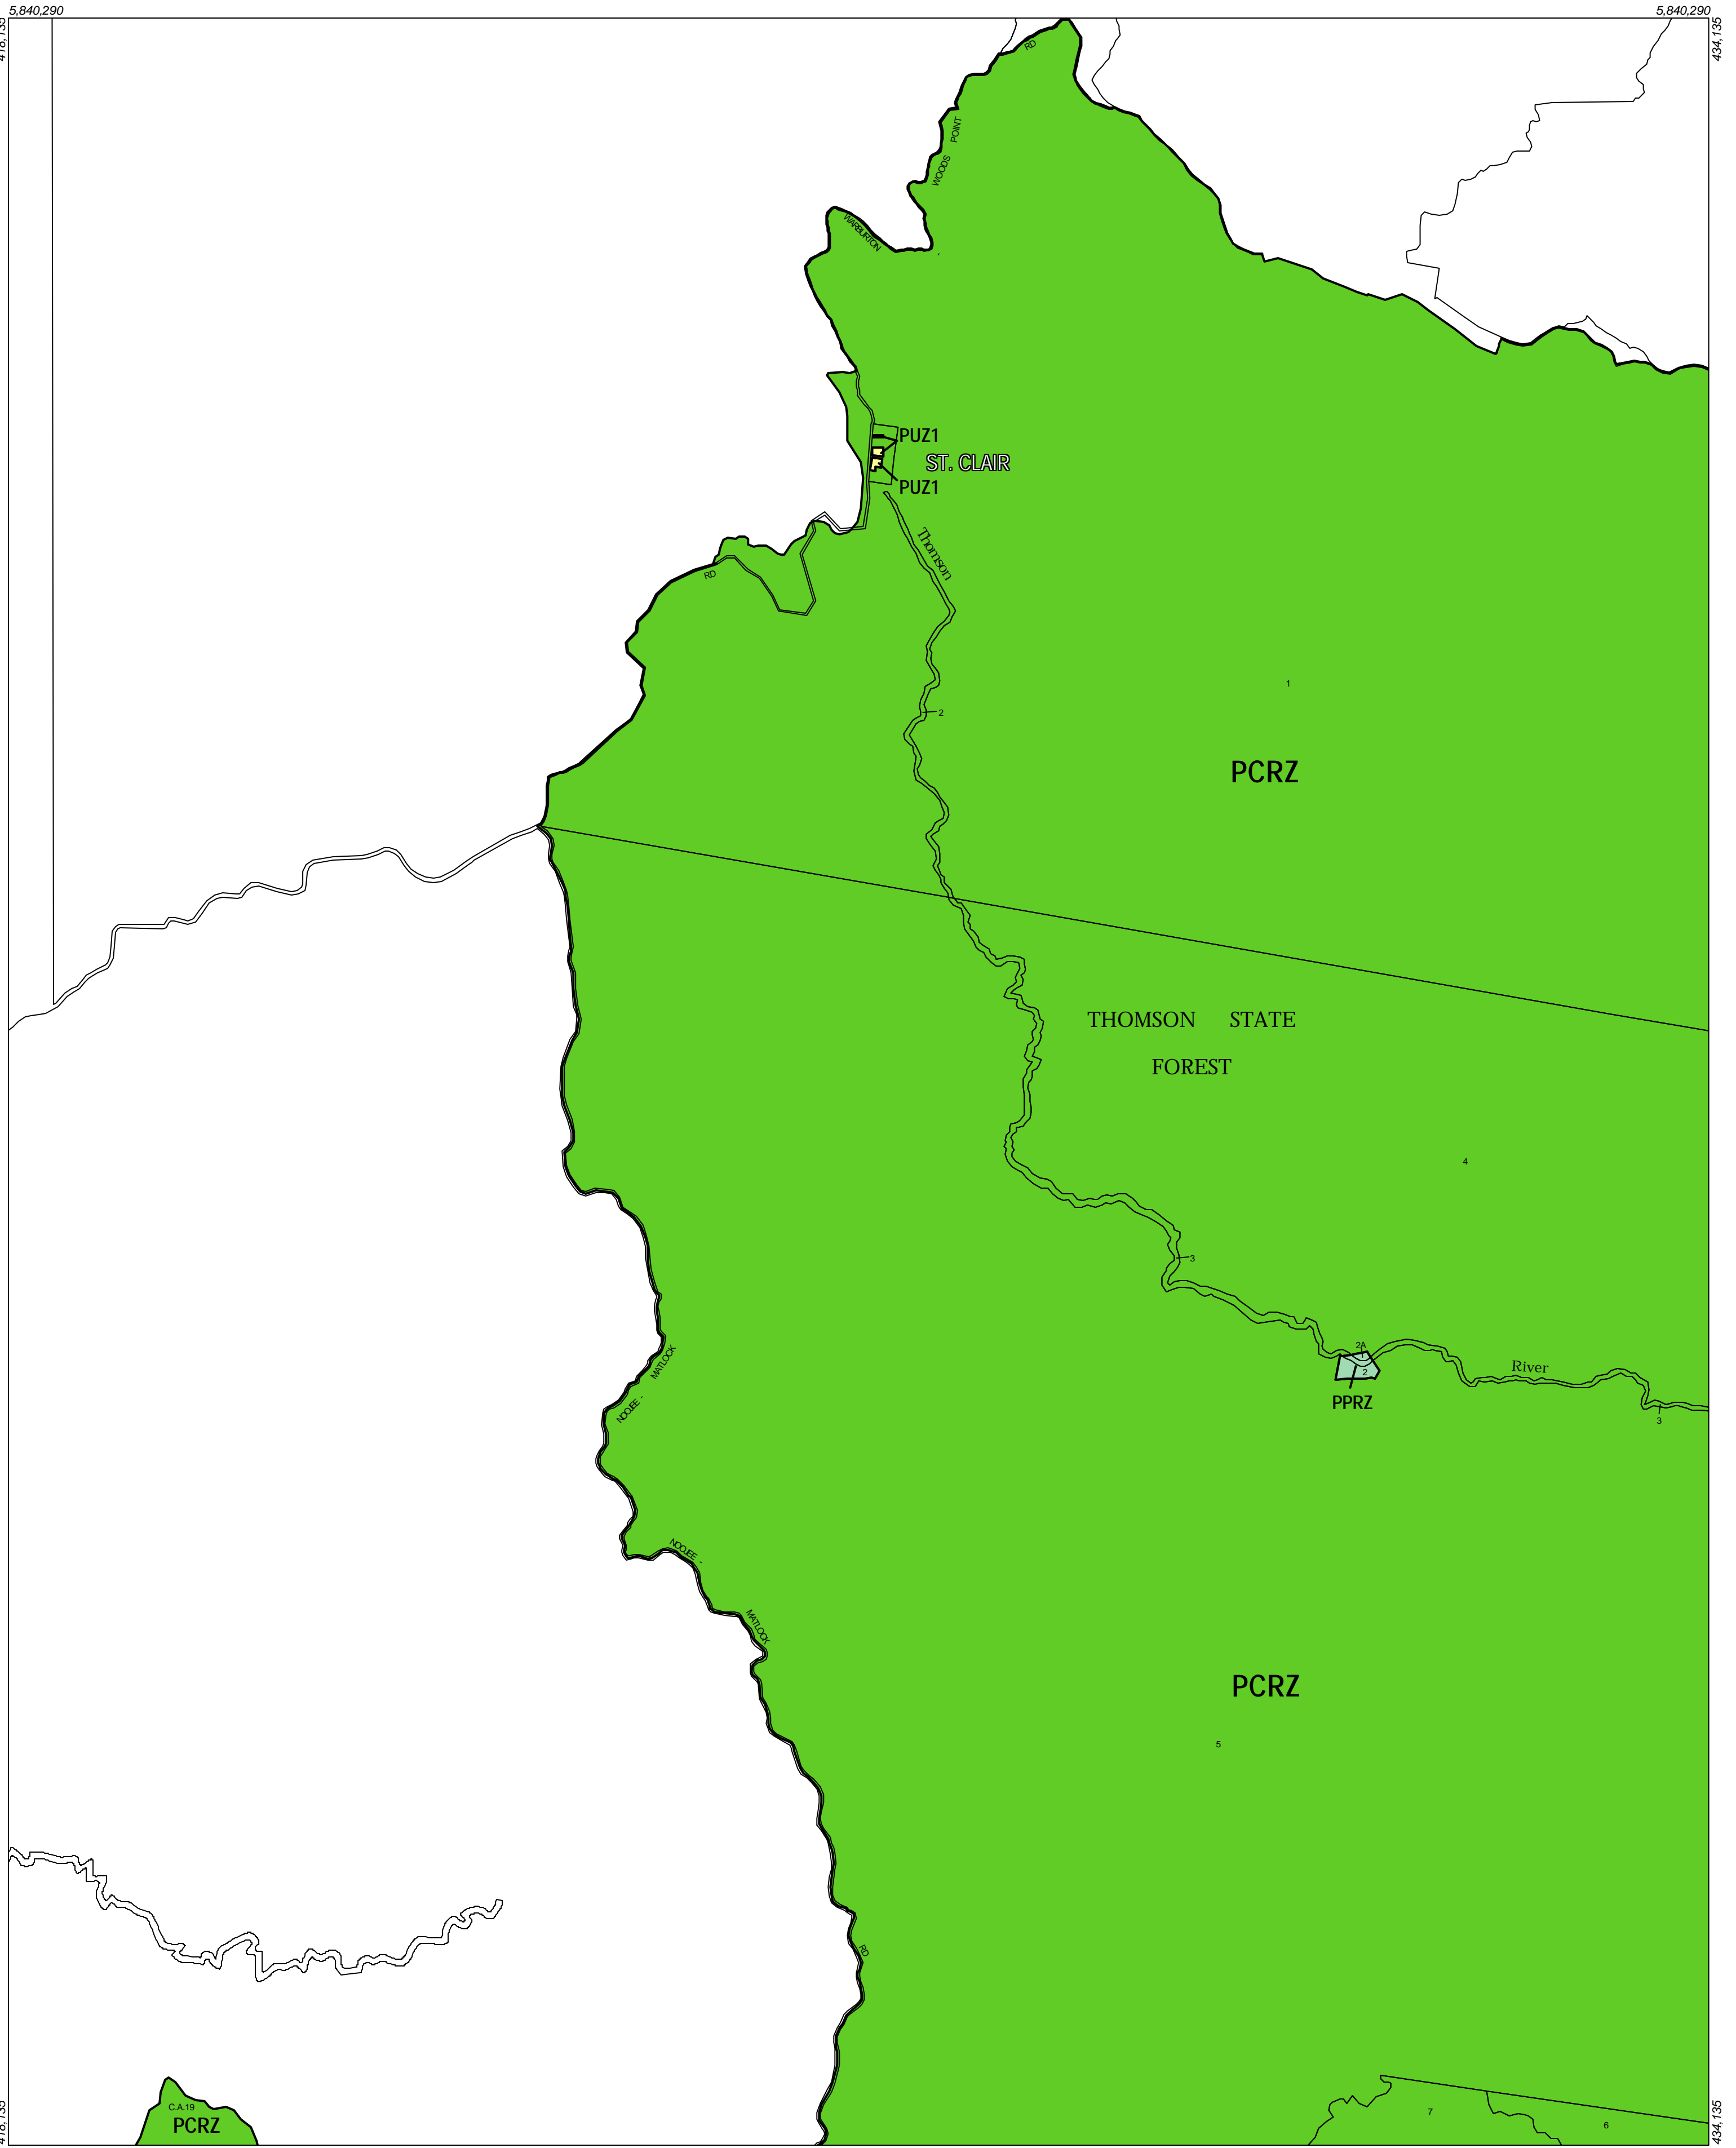

BAW BAW PLANNING SCHEME - LOCAL PROVISION

This publication is copyright. No part may be reproduced by any process except in accordance with the provisions of the Copyright Act 1968 State of Victoria.

Public Land	
	Public Conservation And Resource Zone
	Public Park And Recreation Zone
	Public Use Zone Service And Utility

Amendment C17
Printed: 2016/2003