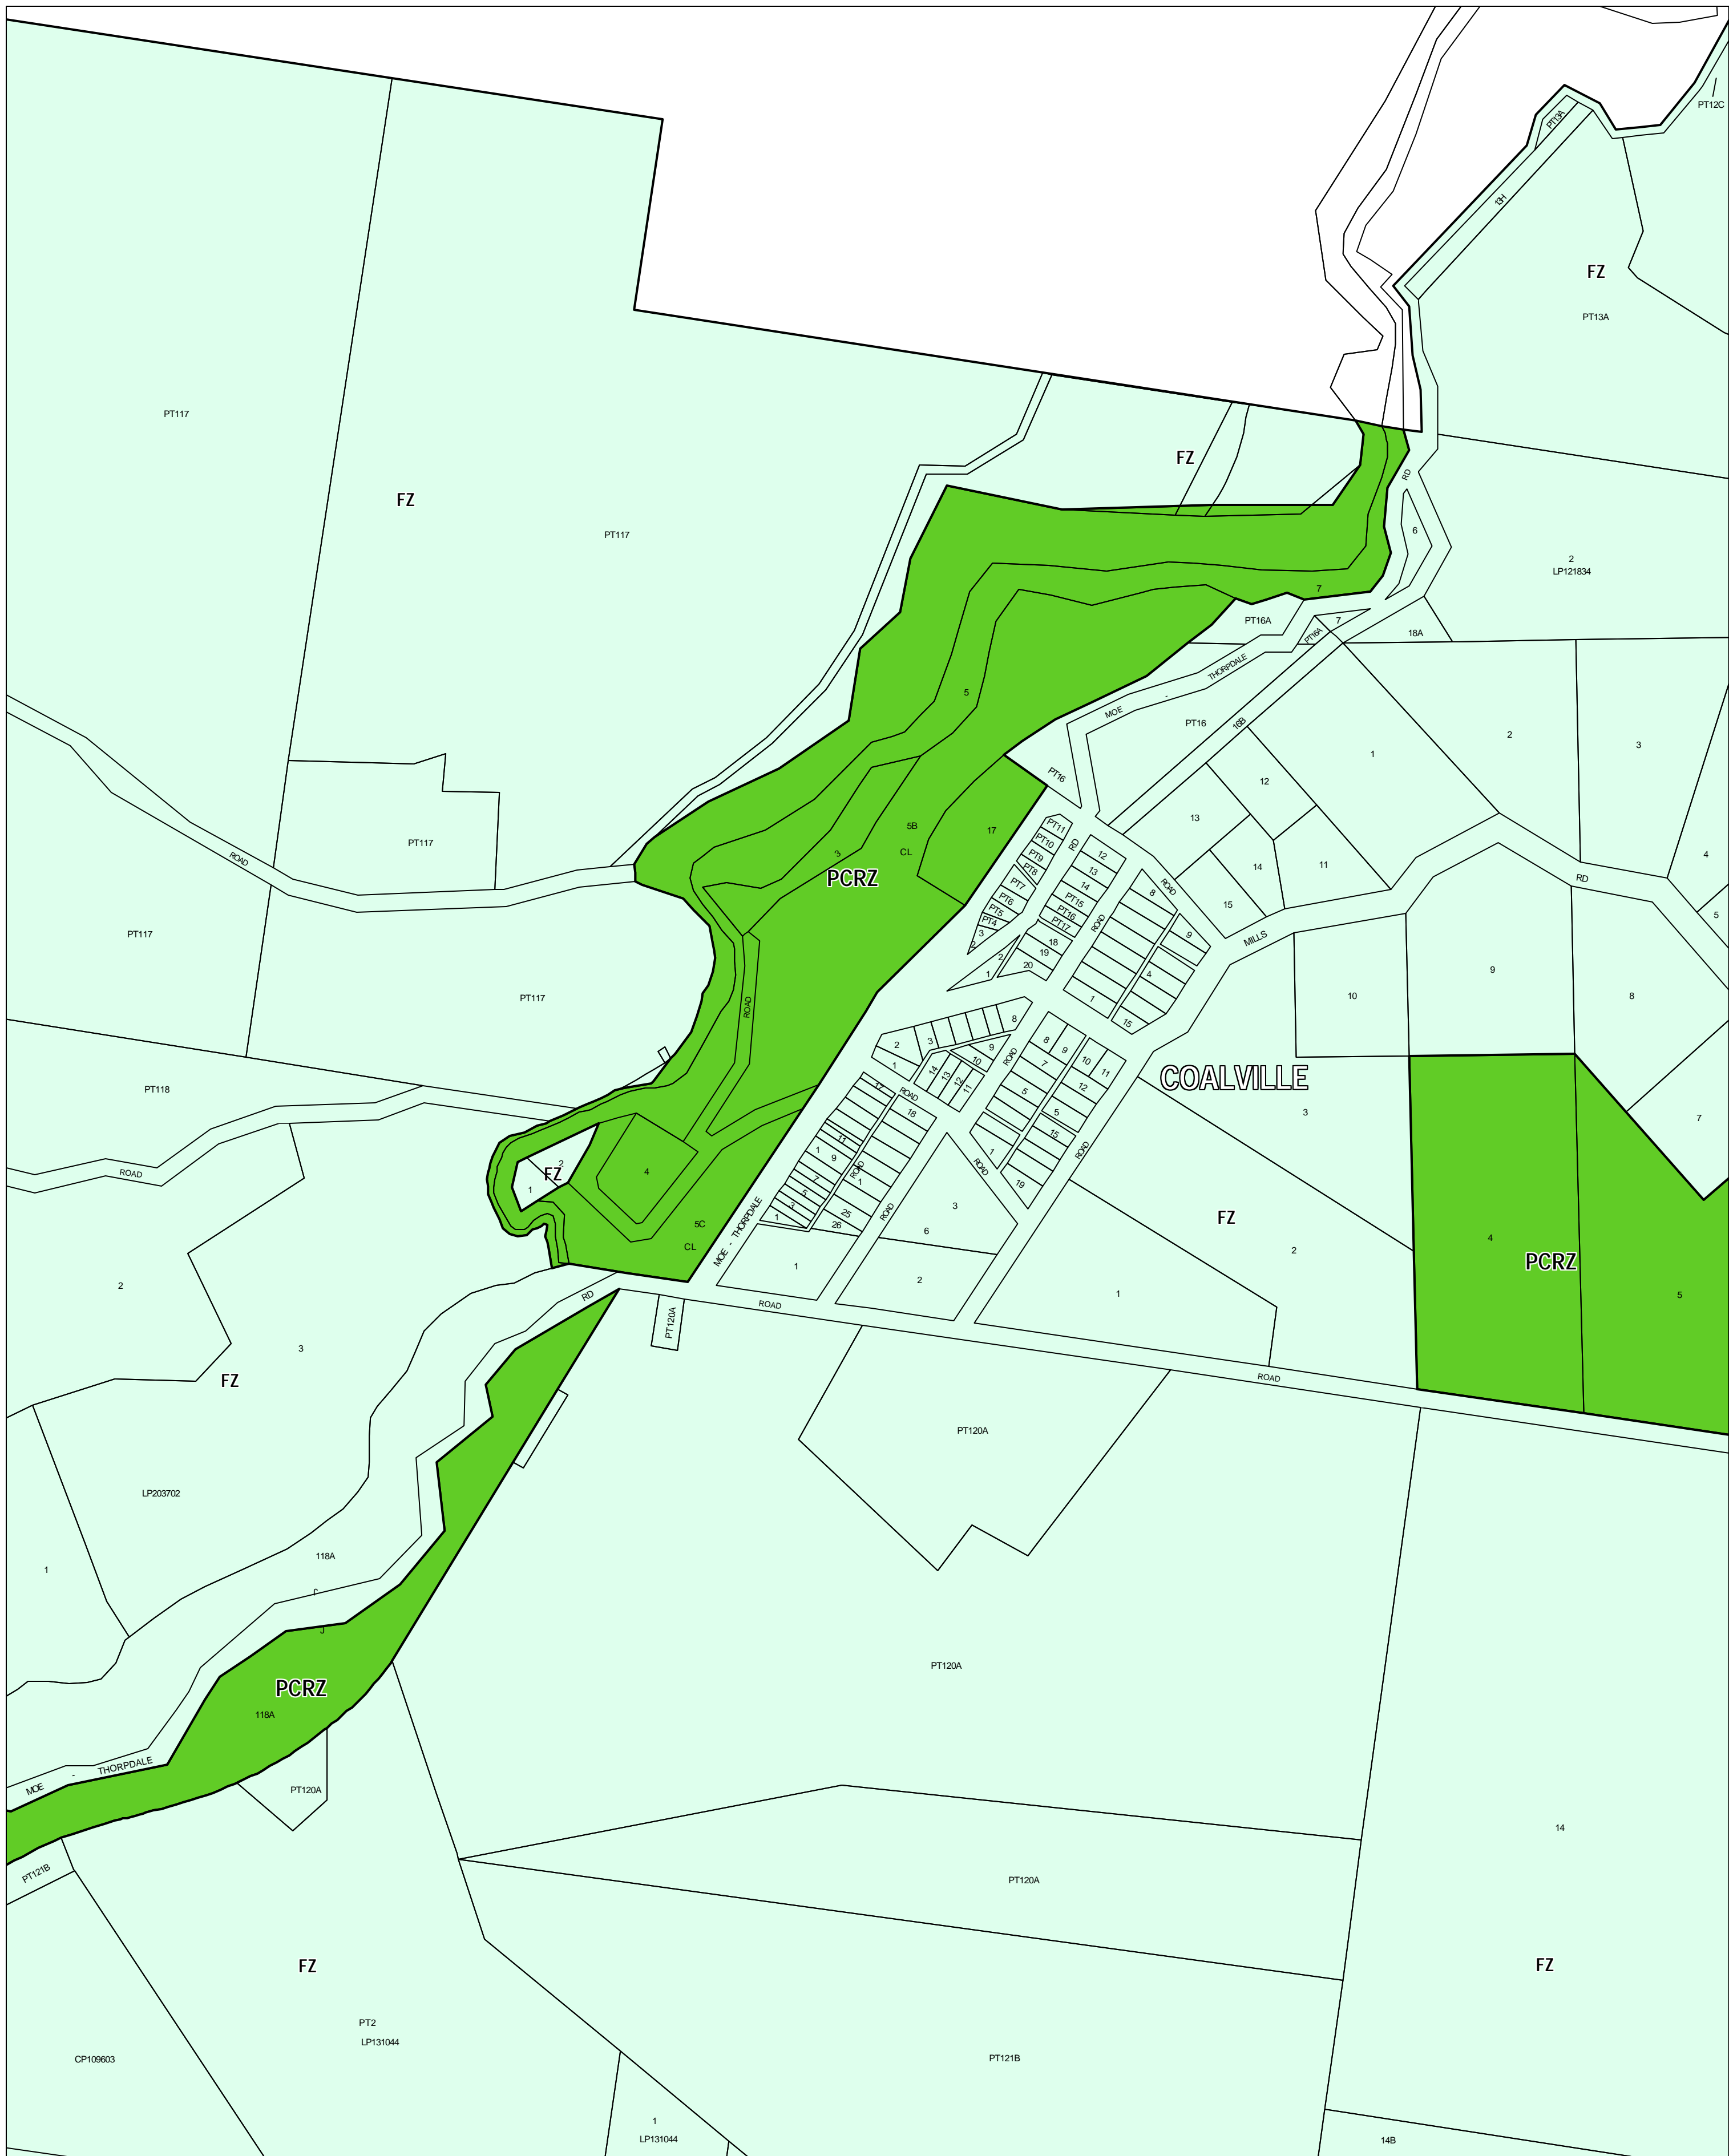

BAW BAW PLANNING SCHEME - LOCAL PROVISION

Public Land	Public Conservation And Resource Zone
Rural	Farming Zone

100 100 200 300 400 500 m

AUSTRALIAN MAP GRID ZONE 55

Victoria
The Place To Be

INDEX TO ADJOINING METRIC SERIES MAP

Printed: 9/10/2008

AMENDMENT C63