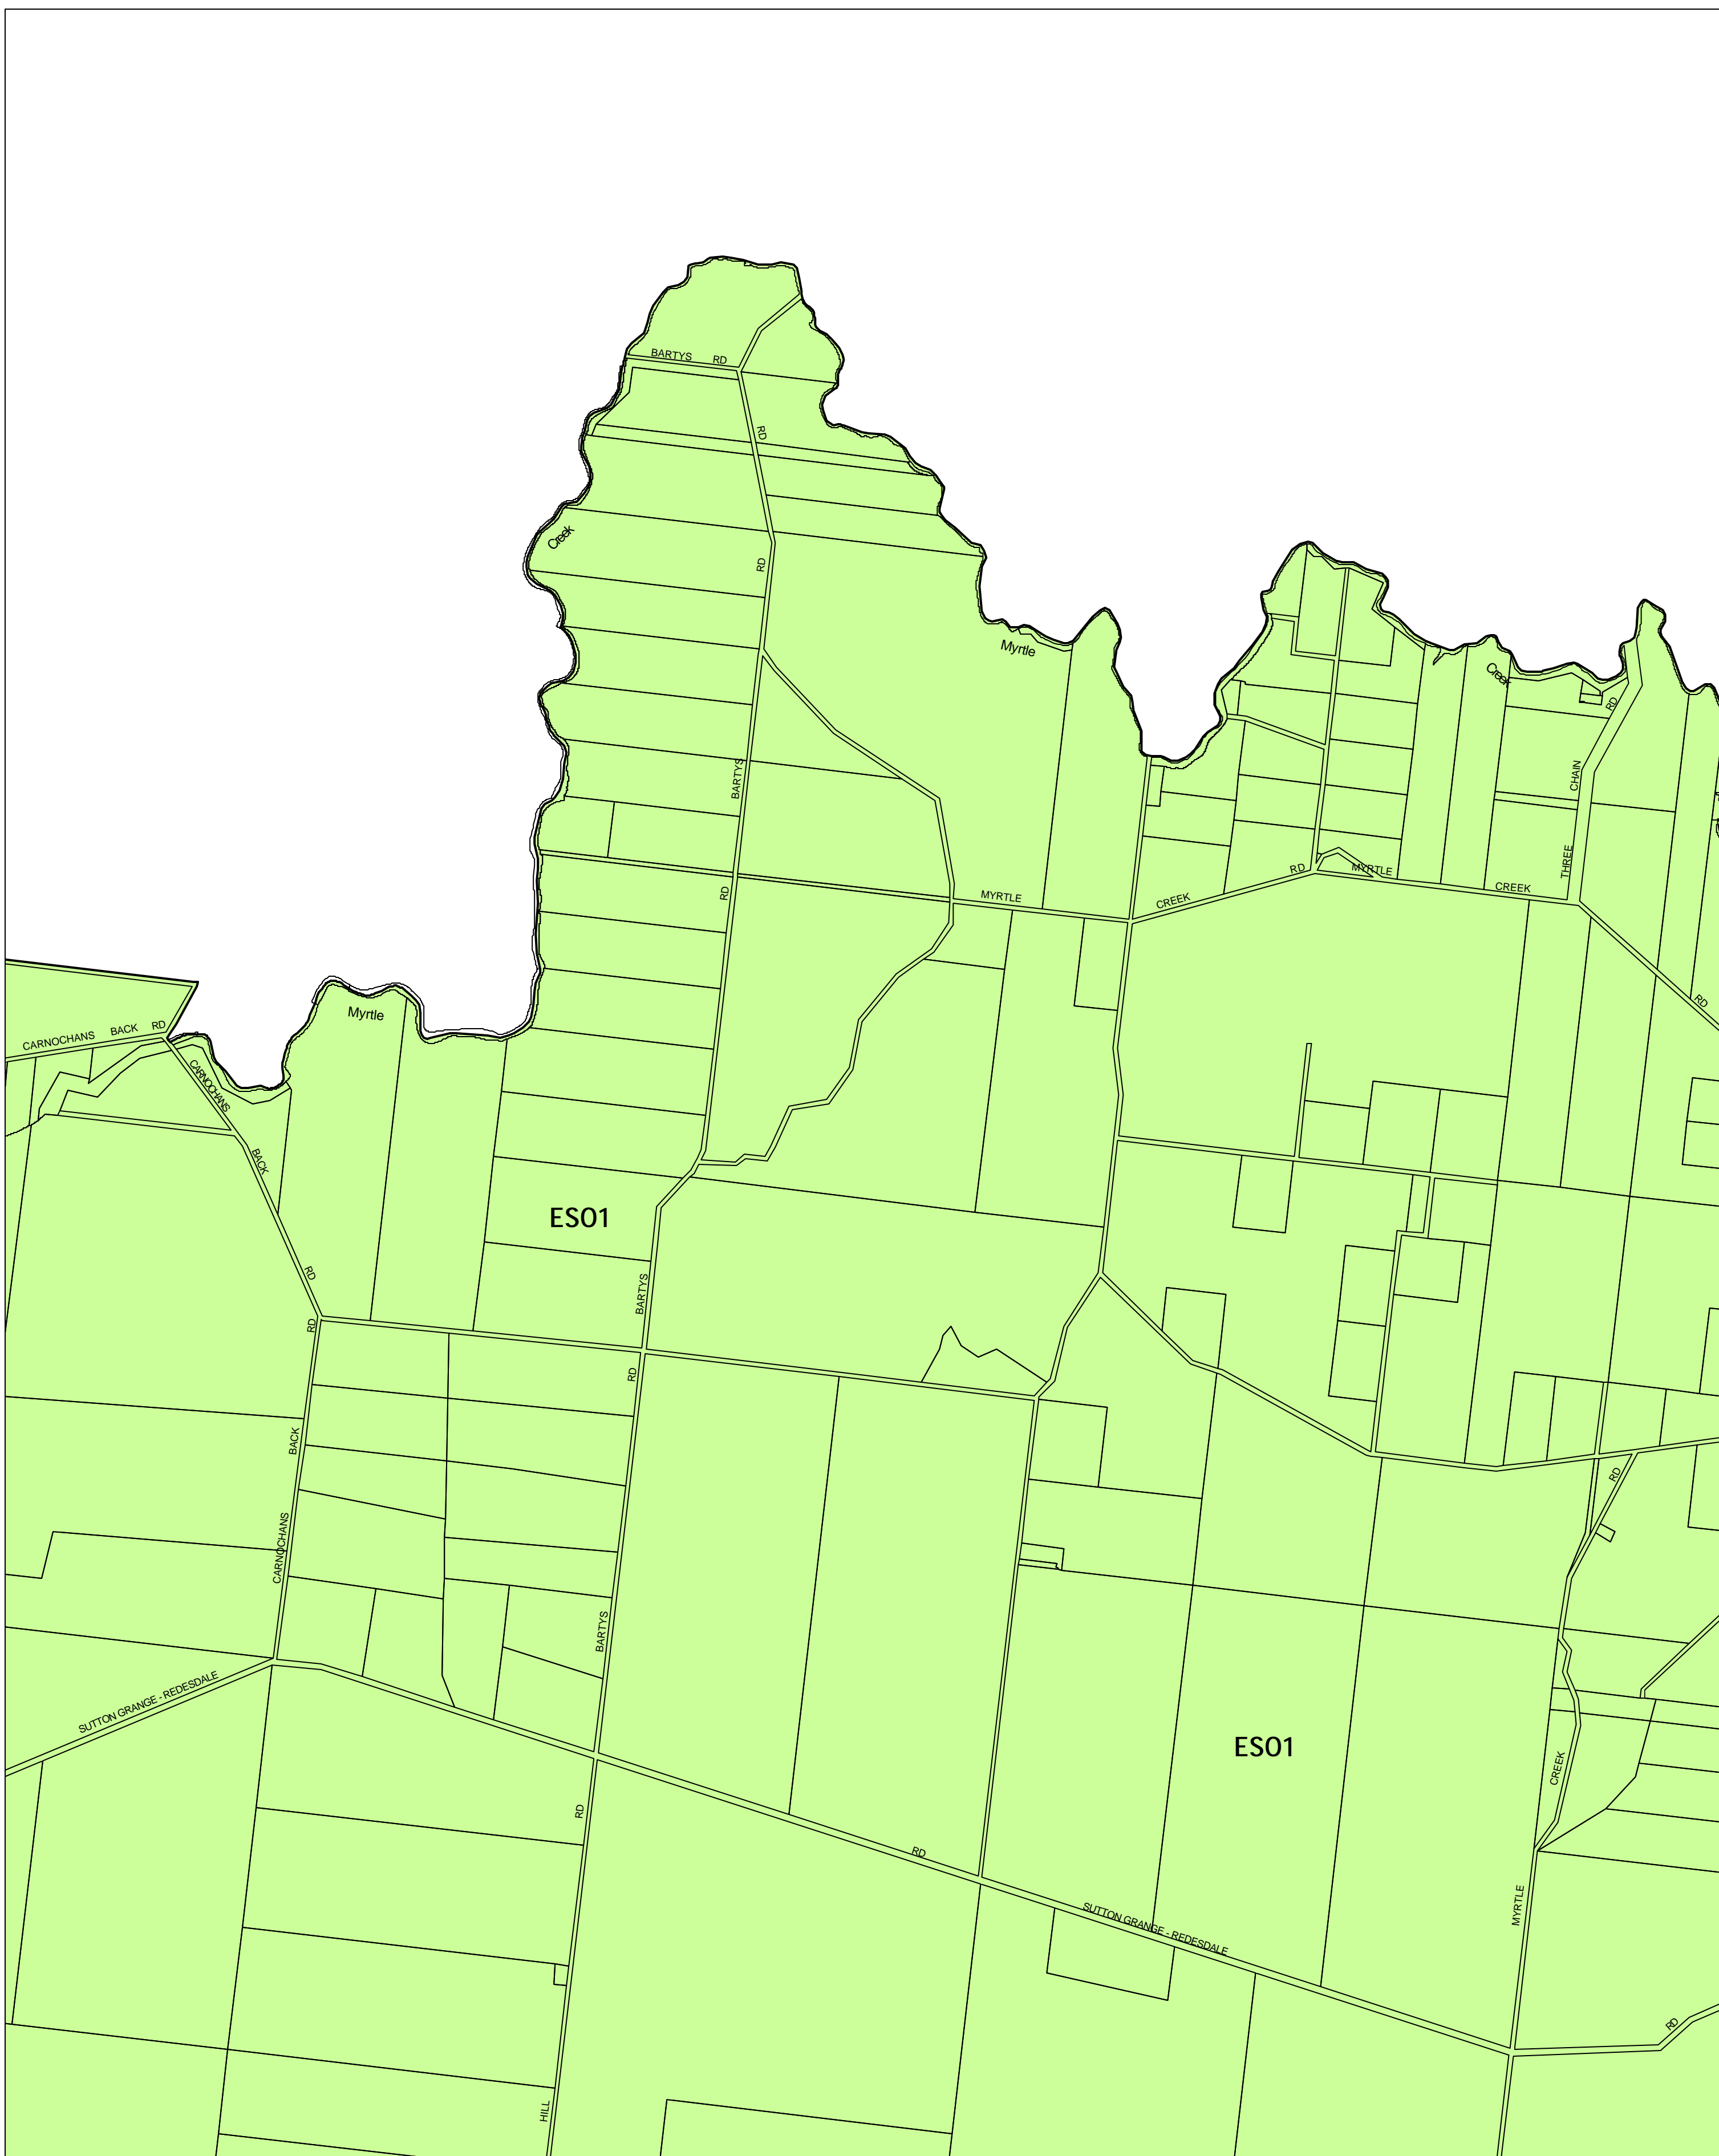

MOUNT ALEXANDER PLANNING SCHEME - LOCAL PROVISION

Overlays

ES01 Environmental Significance Overlay - Schedule 1

AUSTRALIAN MAP GRID ZONE 55

Printed: 3/10/2007