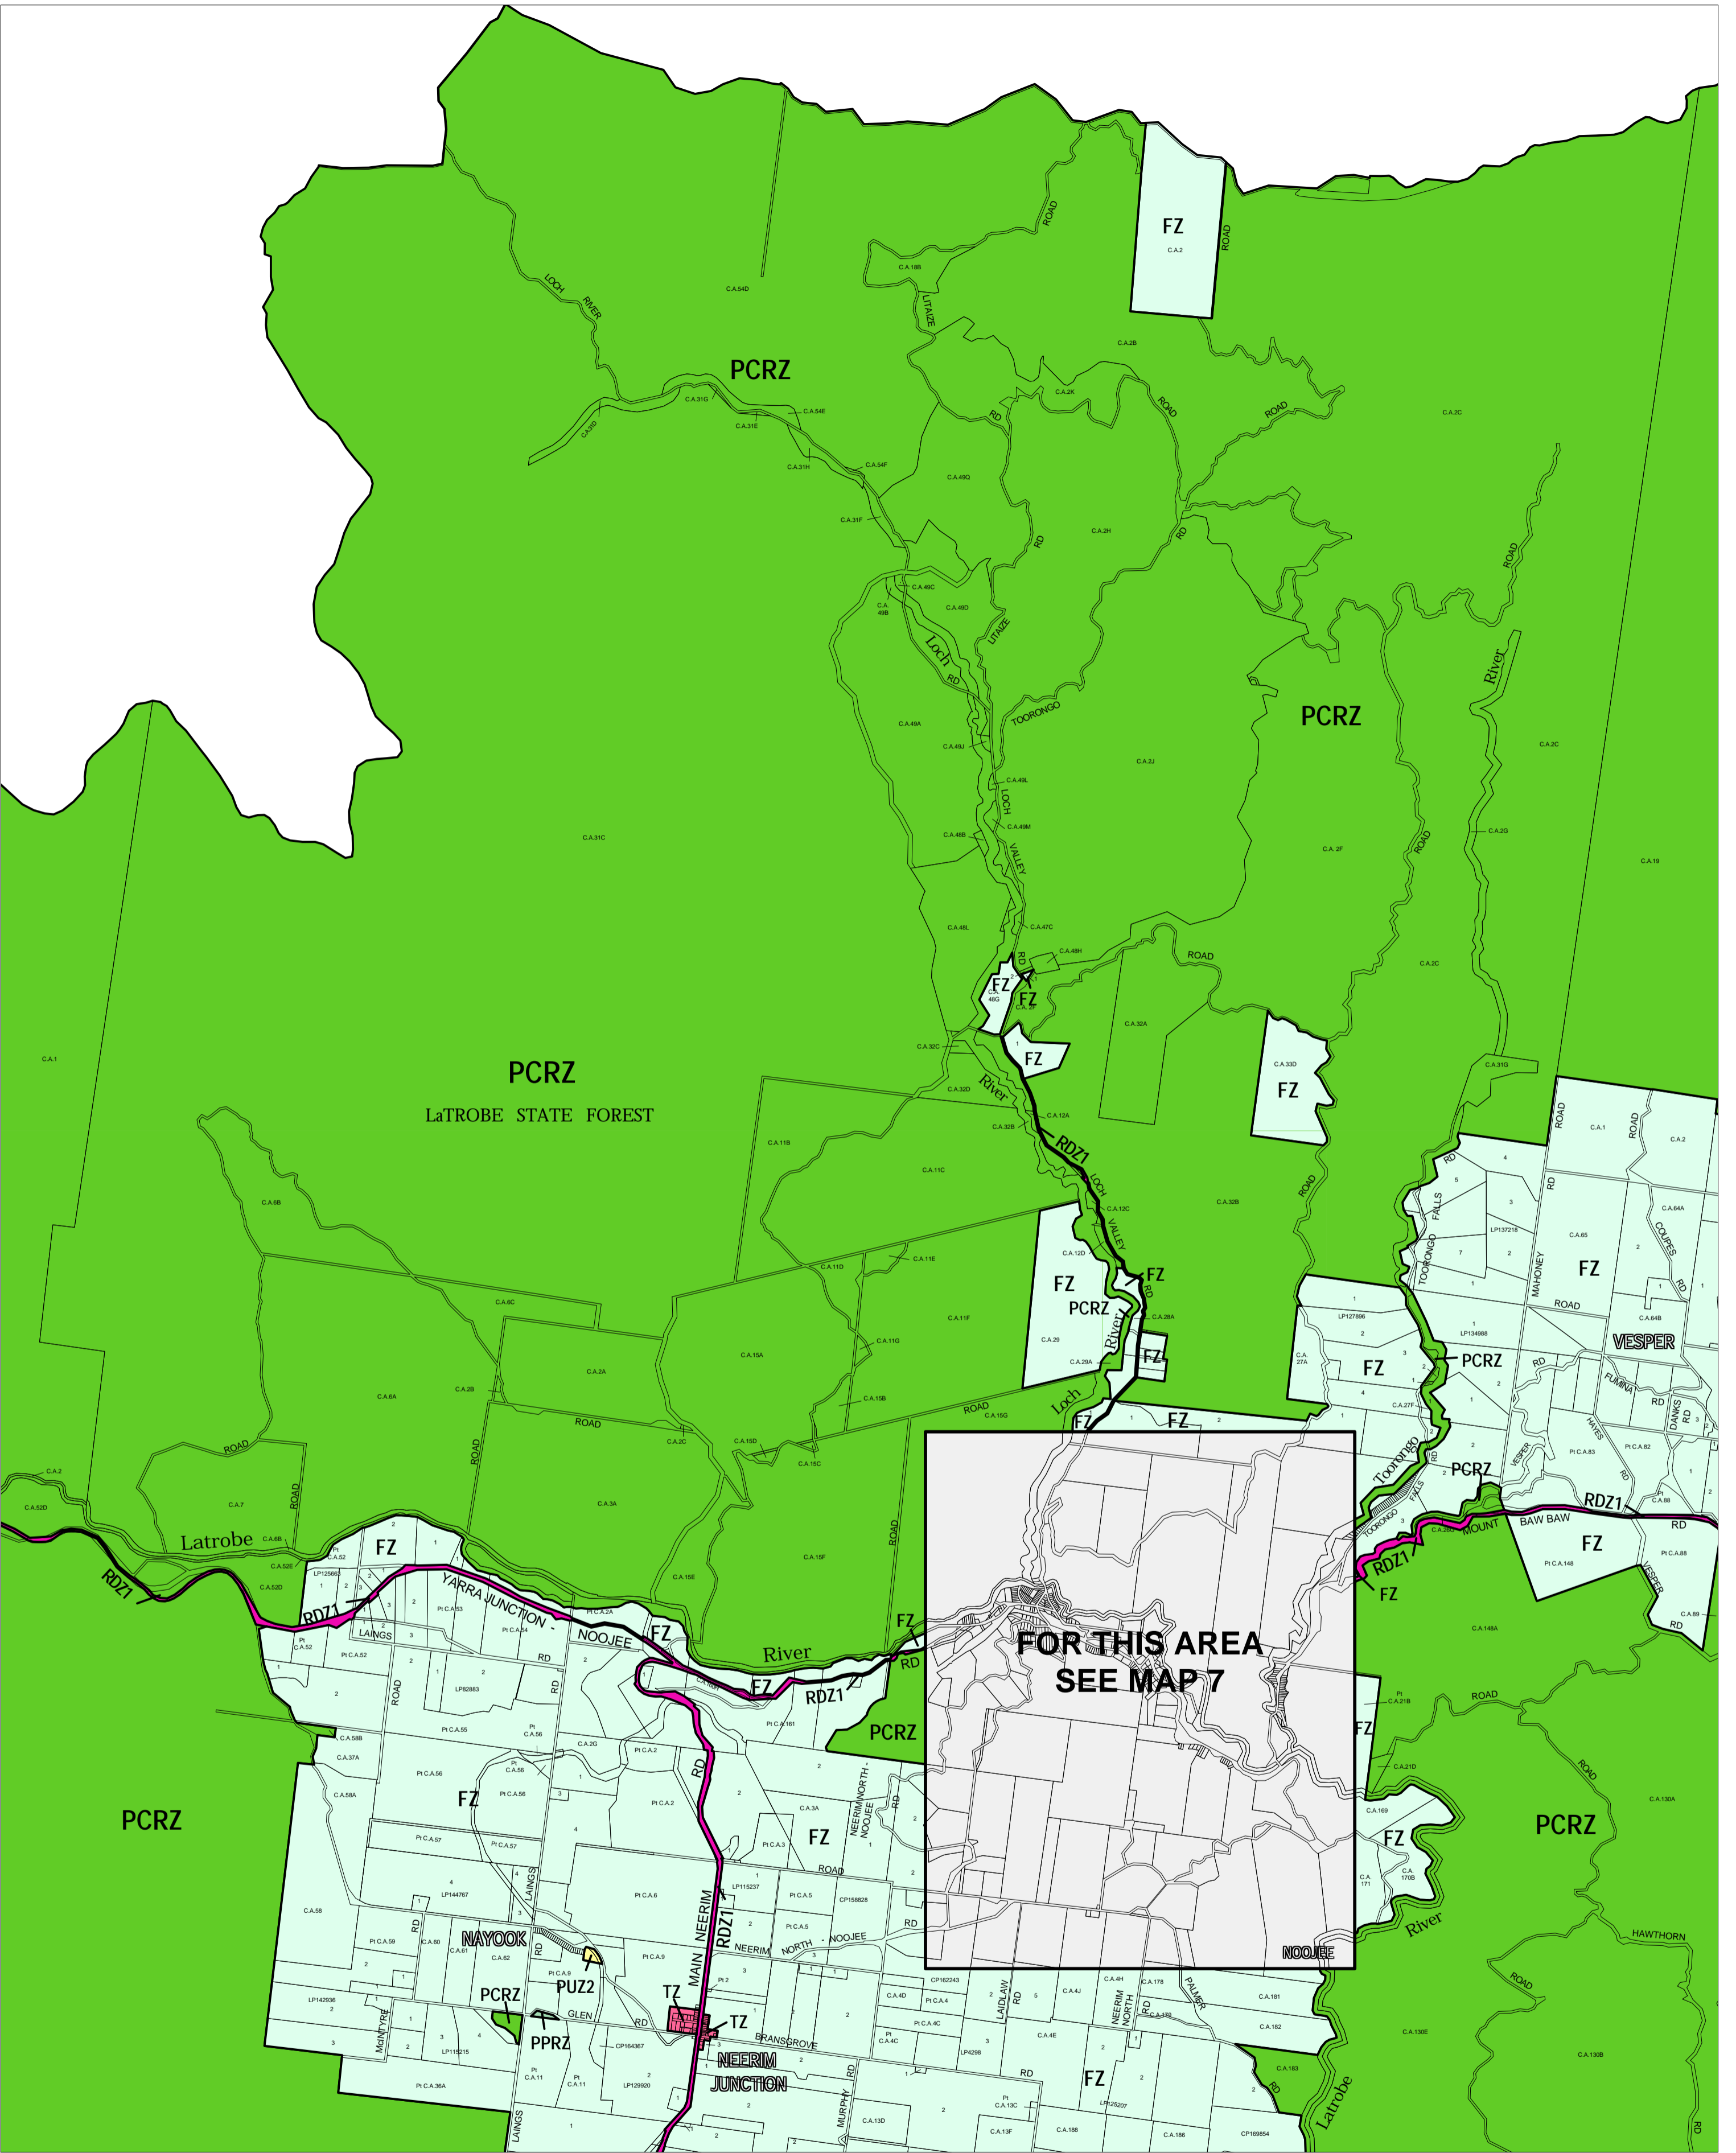

BAW BAW PLANNING SCHEME - LOCAL PROVISION

1. **Public Land**
2. PCRZ Public Conservation And Resource Zone
   - PPRZ Public Park And Recreation Zone
   - PUZ2 Public Use Zone Education
   - RDZ1 Road Zone Category 1
3. **Residential**
4. TZ Township Zone
5. **Rural**
6. FZ Farming Zone

AUSTRALIAN MAP GRID ZONE 55

Printed: 24/10/2006

AMENDMENT C37