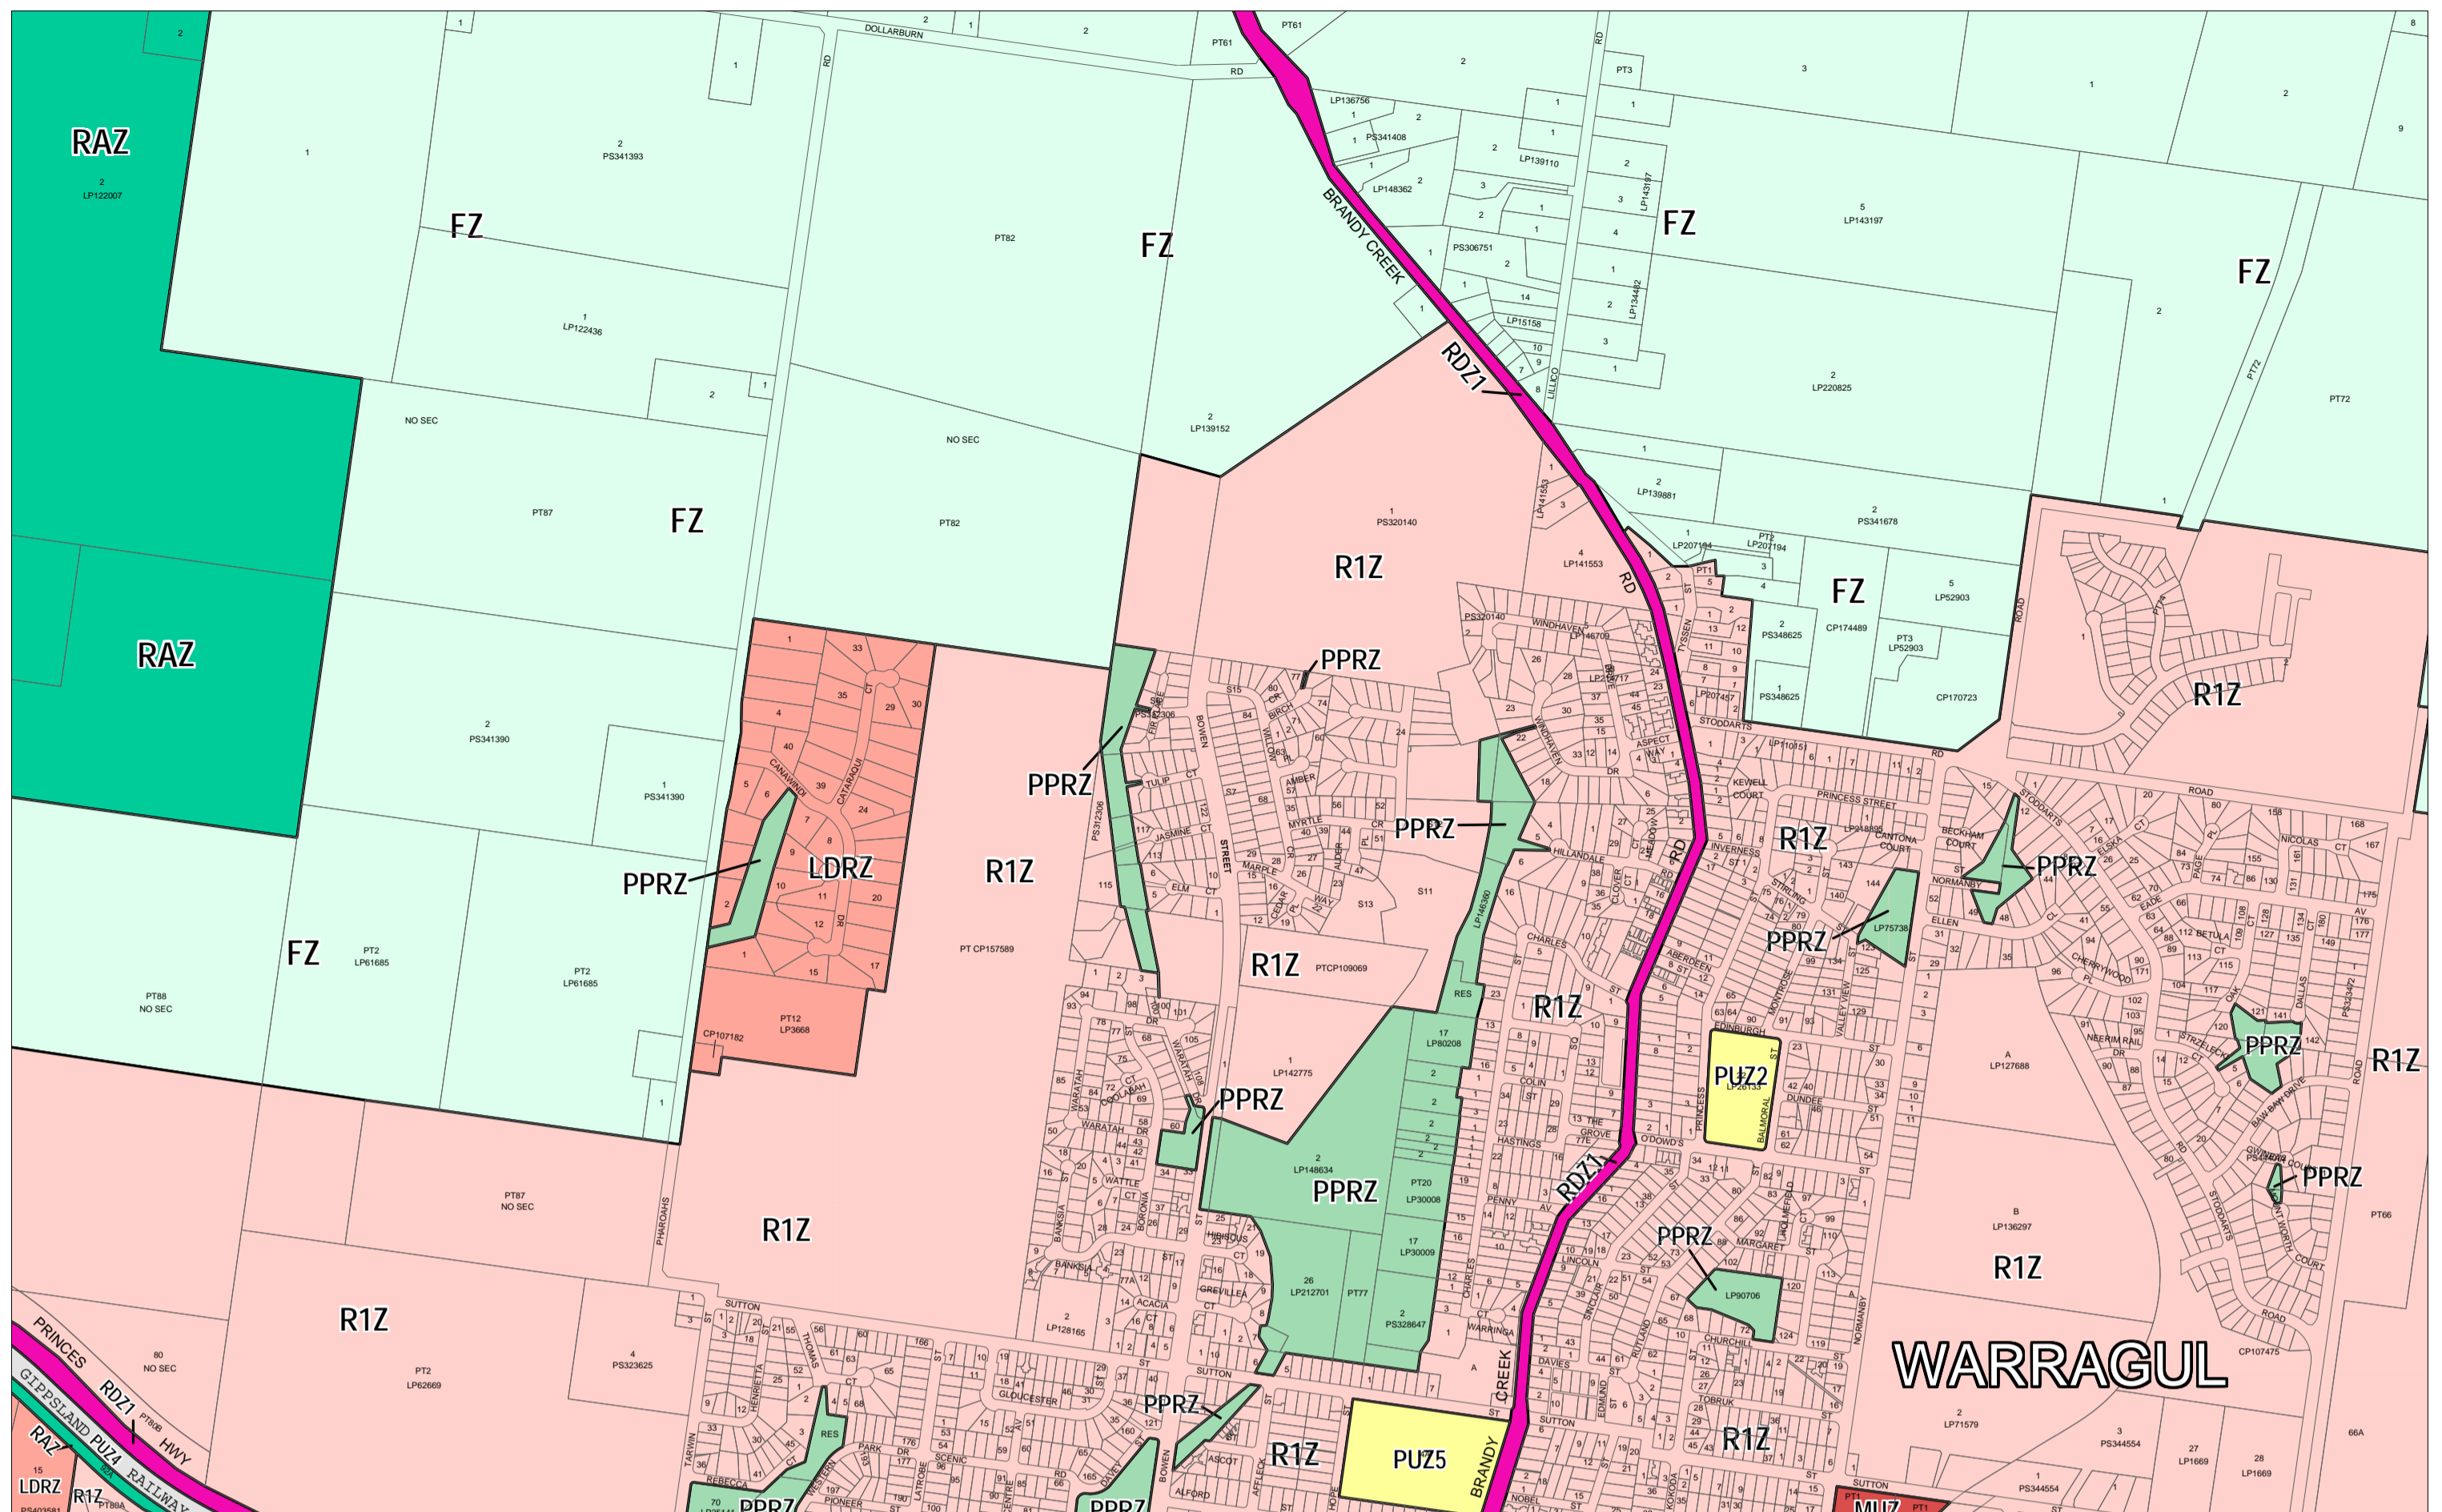

BAW BAW PLANNING SCHEME - LOCAL PROVISION

Public Land	Rural
PPRZ Public Park And Recreation Zone	FZ Farming Zone
PUZ5 Public Use Zone - Cemetery/Crematorium	RAZ Rural Activity Zone
PUZ2 Public Use Zone - Education	
PUZ4 Public Use Zone - Transport	
R2Z1 Road Zone - Category 1	
Residential	
LDRZ Low Density Residential Zone	
MUZ Mixed Use Zone	
R1Z Residential 1 Zone