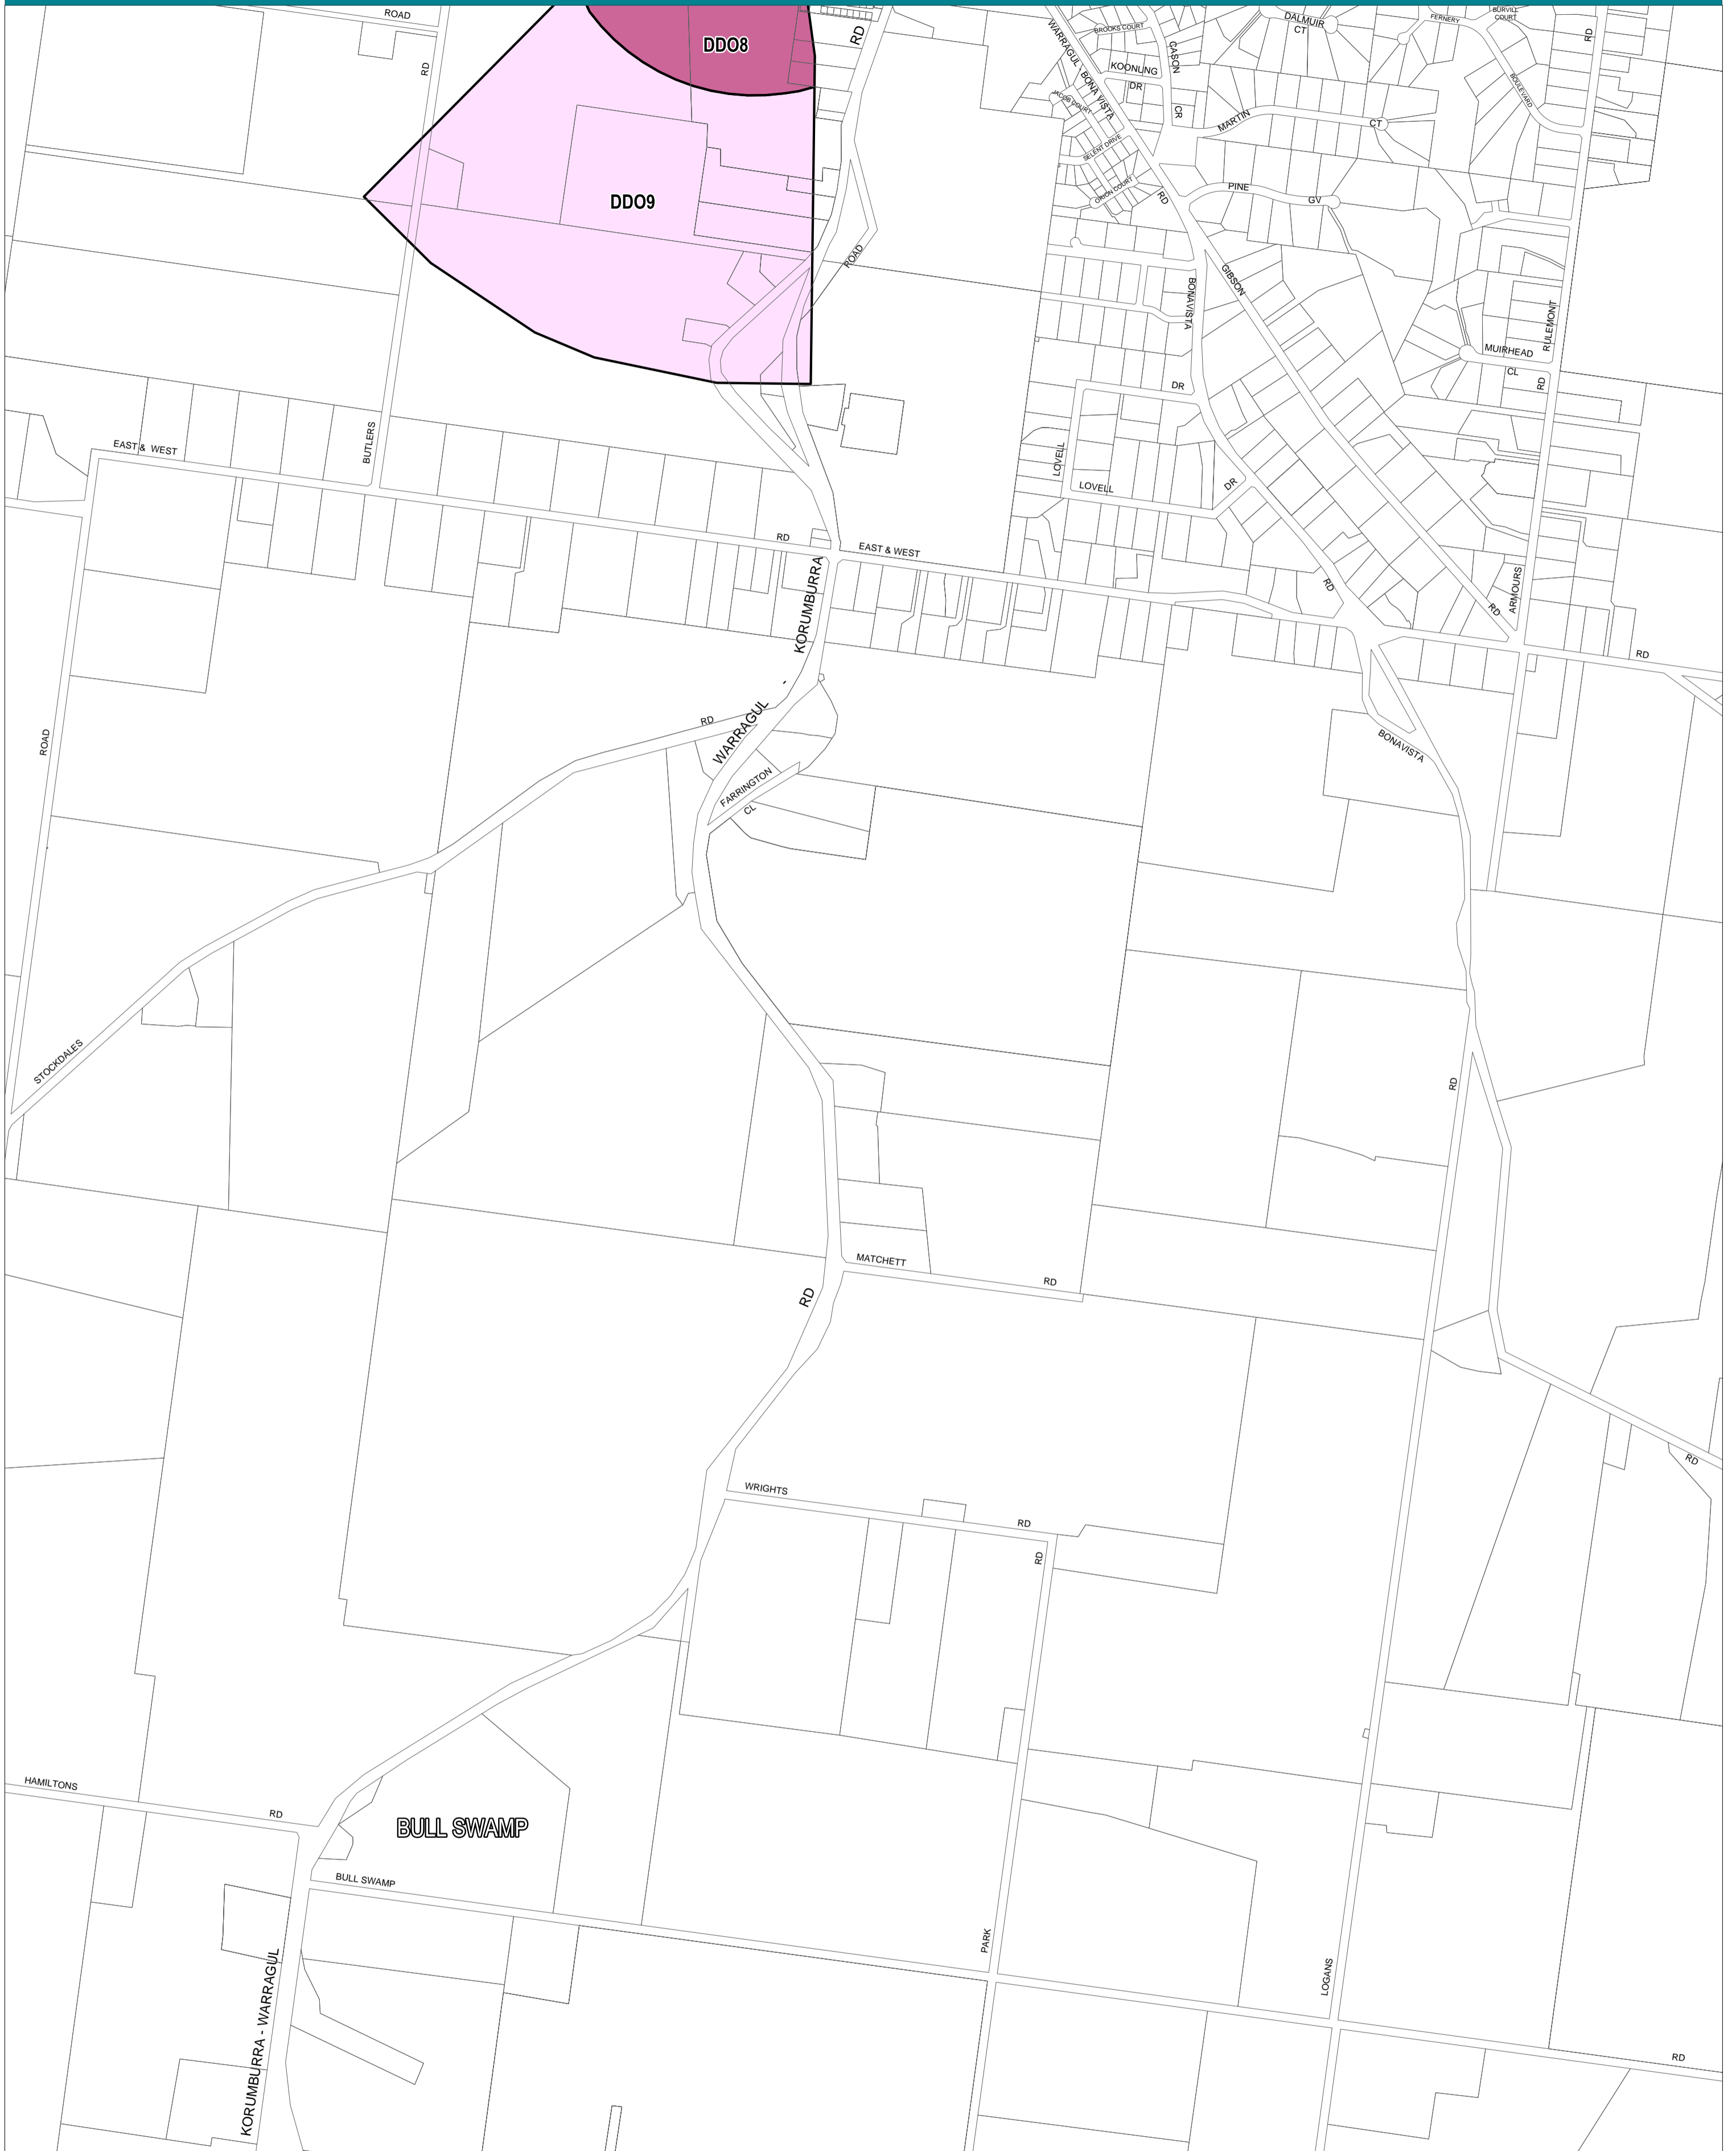

BAW BAW PLANNING SCHEME - LOCAL PROVISION

Overlays

- DDO8 Design And Development Overlay - Schedule 8
- DDO9 Design And Development Overlay - Schedule 9

AUSTRALIAN MAP GRID ZONE 55

PREPARED BY: Planning Mapping Services

VICTORIA
State Government

Environment,
Land, Water
and Planning

Printed: 22/2/2016

AMENDMENT GC41

INDEX TO ADJOINING METRIC SERIES MAP