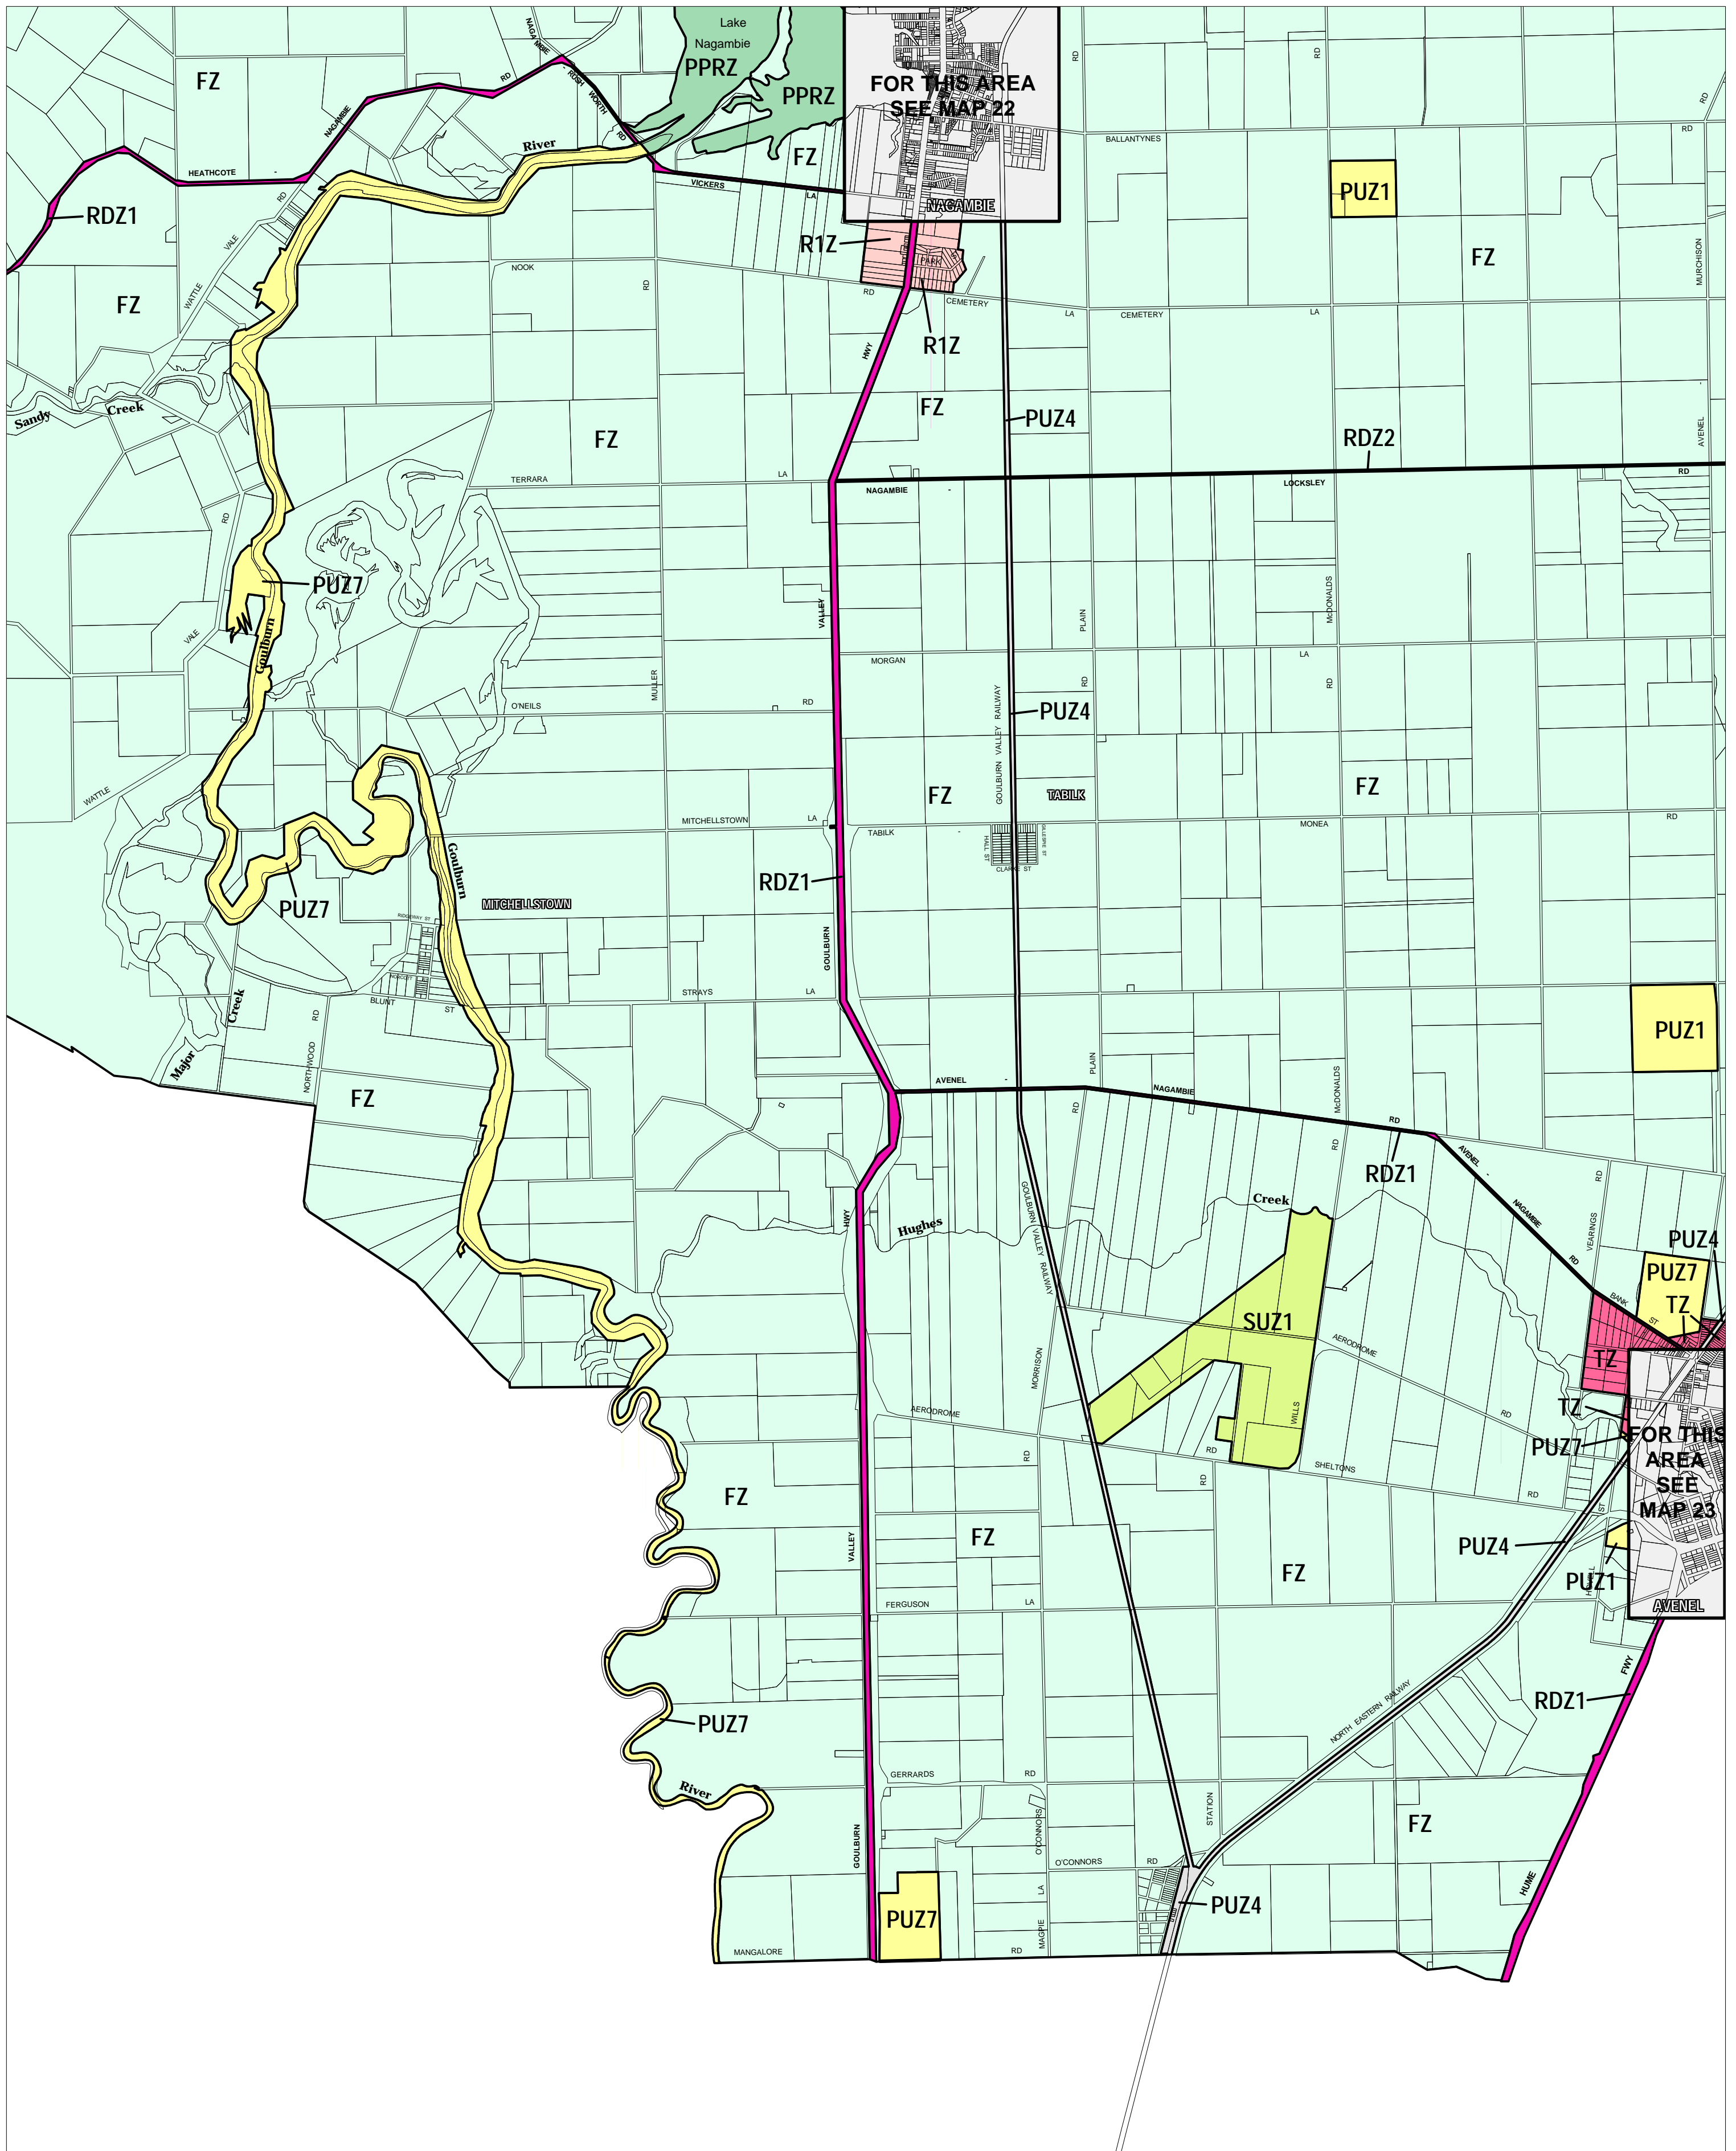

STRATHBOGIE PLANNING SCHEME - LOCAL PROVISION

Public Land	Rural
PPRZ Public Park And Recreation Zone	FZ Farming Zone
PUZ7 Public Use Zone Other Public Use	Special Purpose
PUZ1 Public Use Zone Service And Utility	SUZ1 Special Use Zone 1
PUZ4 Public Use Zone Transport	UFZ Urban Floodway Zone
RDZ1 Road Zone Category 1	
RDZ2 Road Zone Category 2	
Residential	
R1Z Residential 1 Zone	
TZ Township Zone	

THIS MAP INCORPORATES APPROVED ZONES AS AT: 04/05/2006 AMENDMENT C35

INDEX TO ADJOINING METRIC SERIES MAP

Printed: 10/5/2006