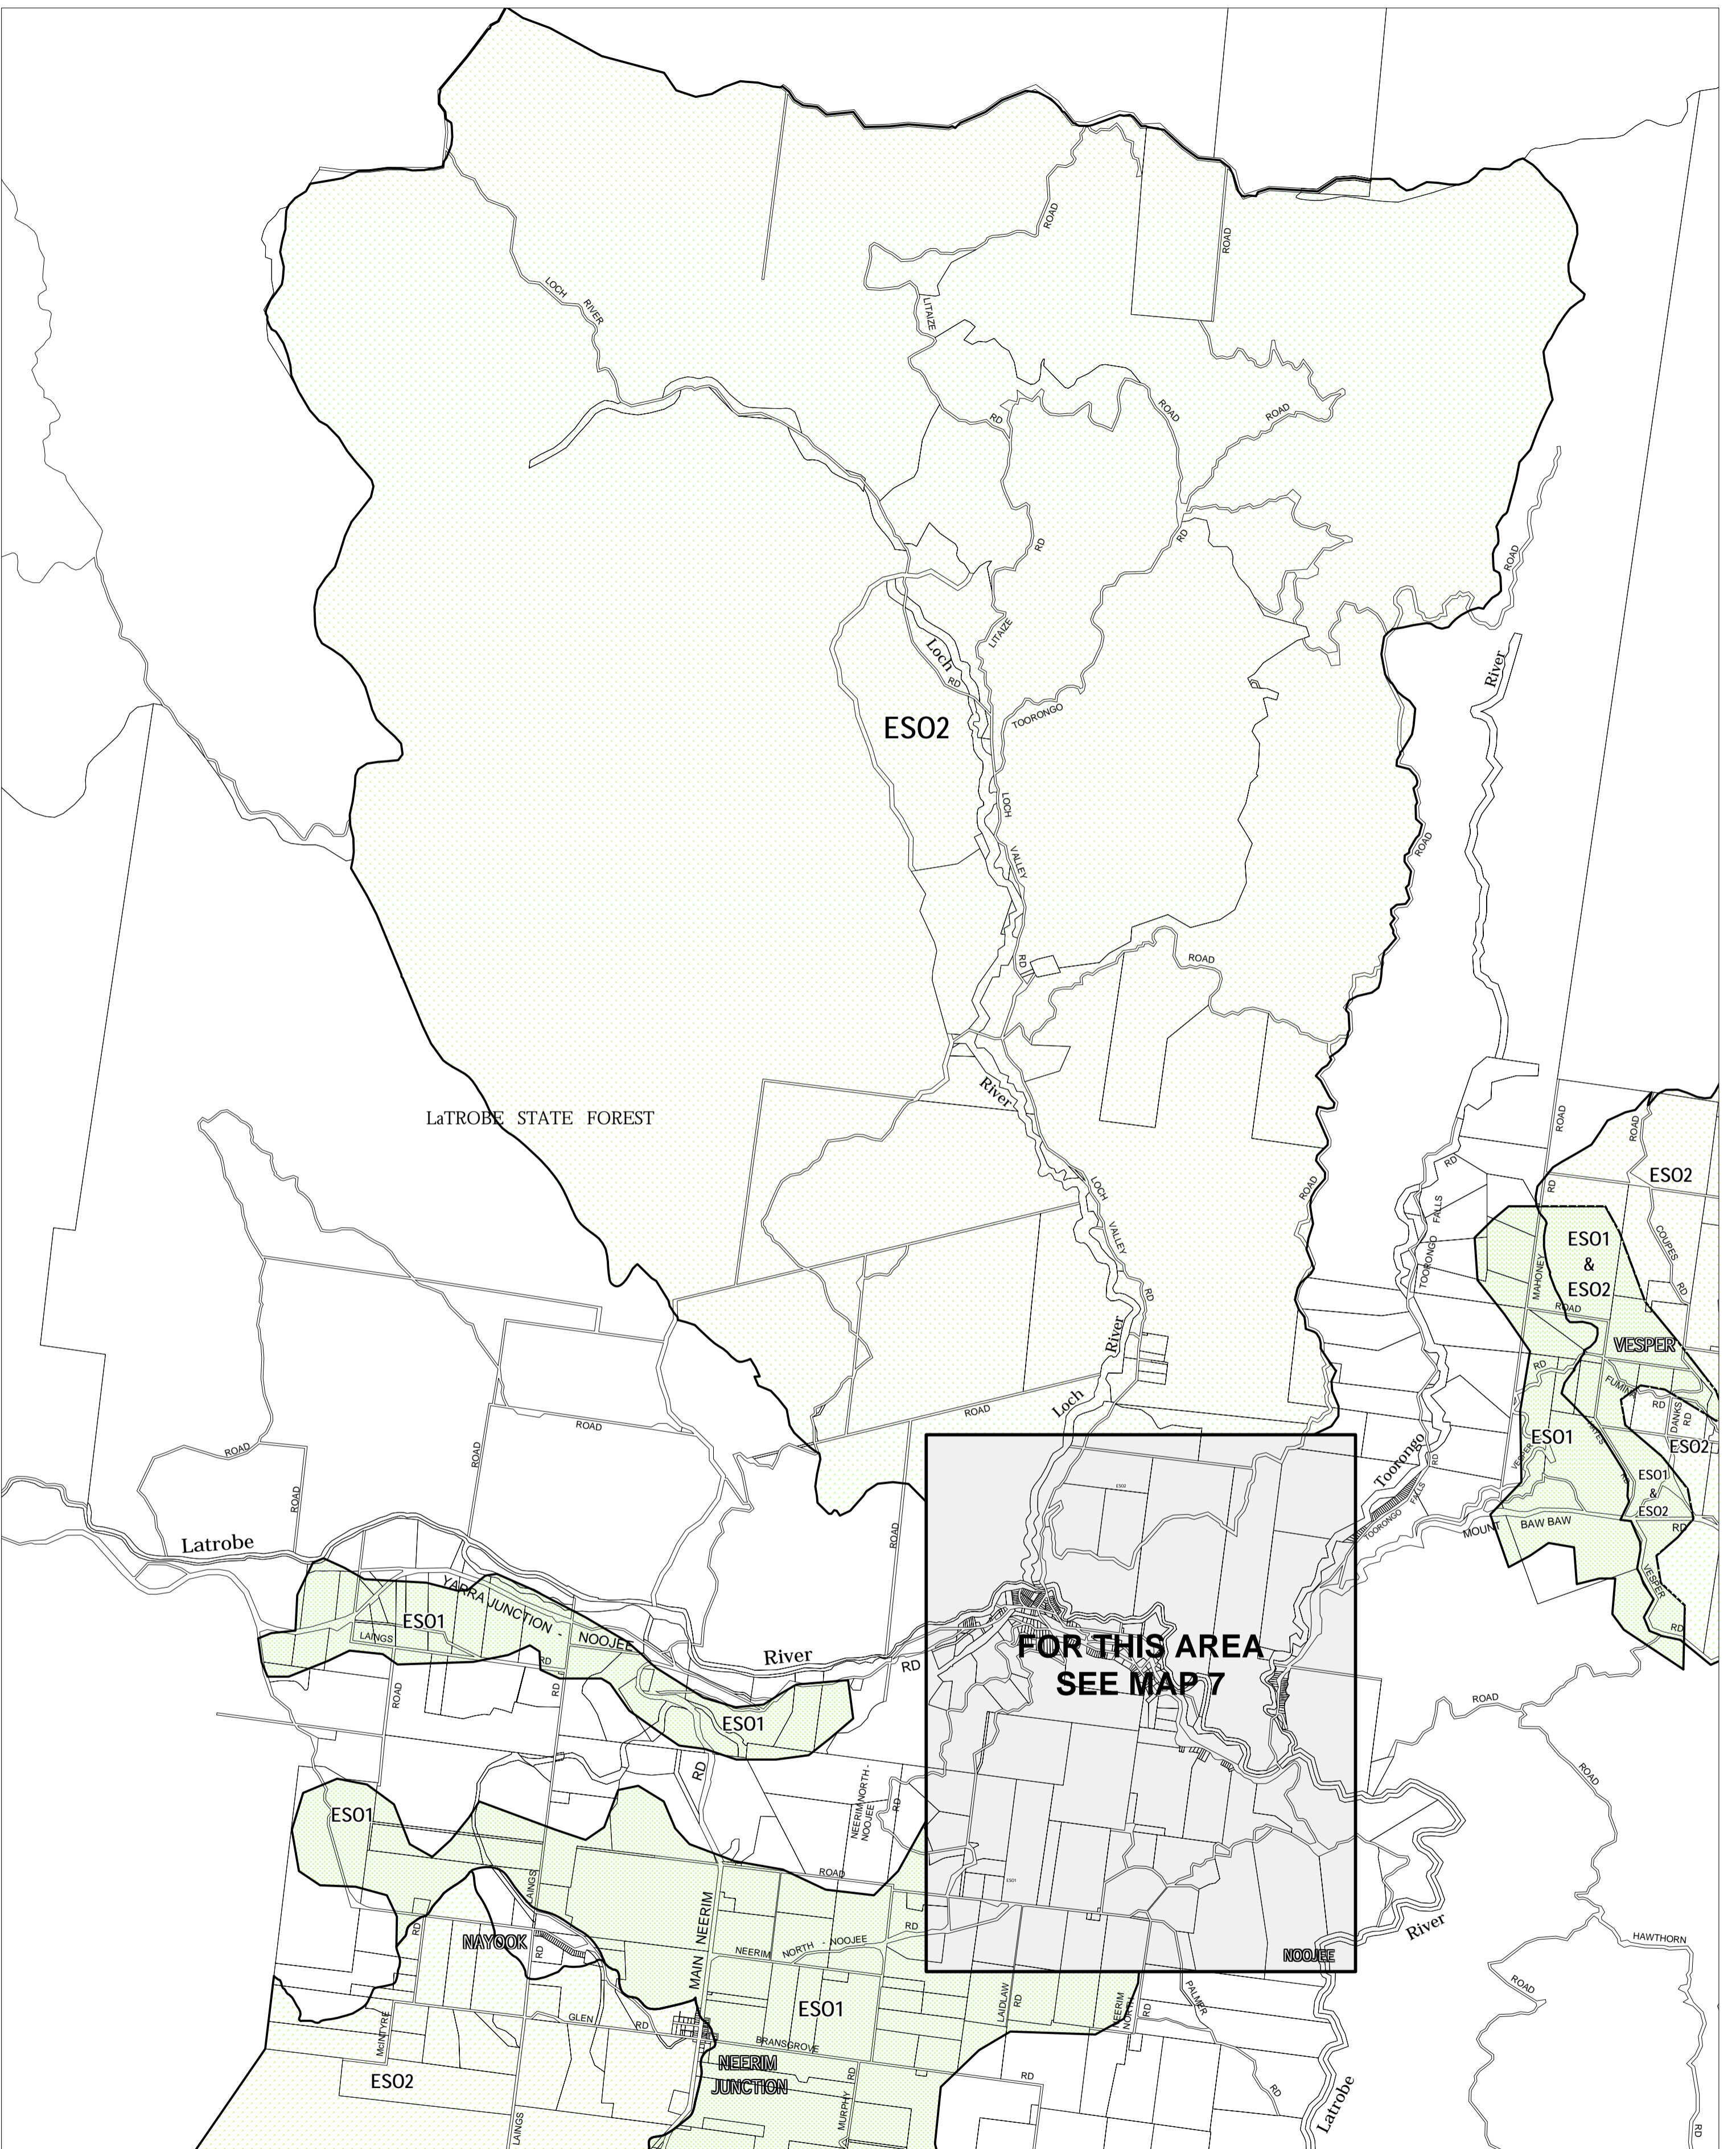

BAW BAW PLANNING SCHEME - LOCAL PROVISION

Overlays	
ES01	Environmental Significance Overlay - Schedule 1
ES02	Environmental Significance Overlay - Schedule 2

AUSTRALIAN MAP GRID ZONE 55

Printed: 28/8/2008

AMENDMENT C43