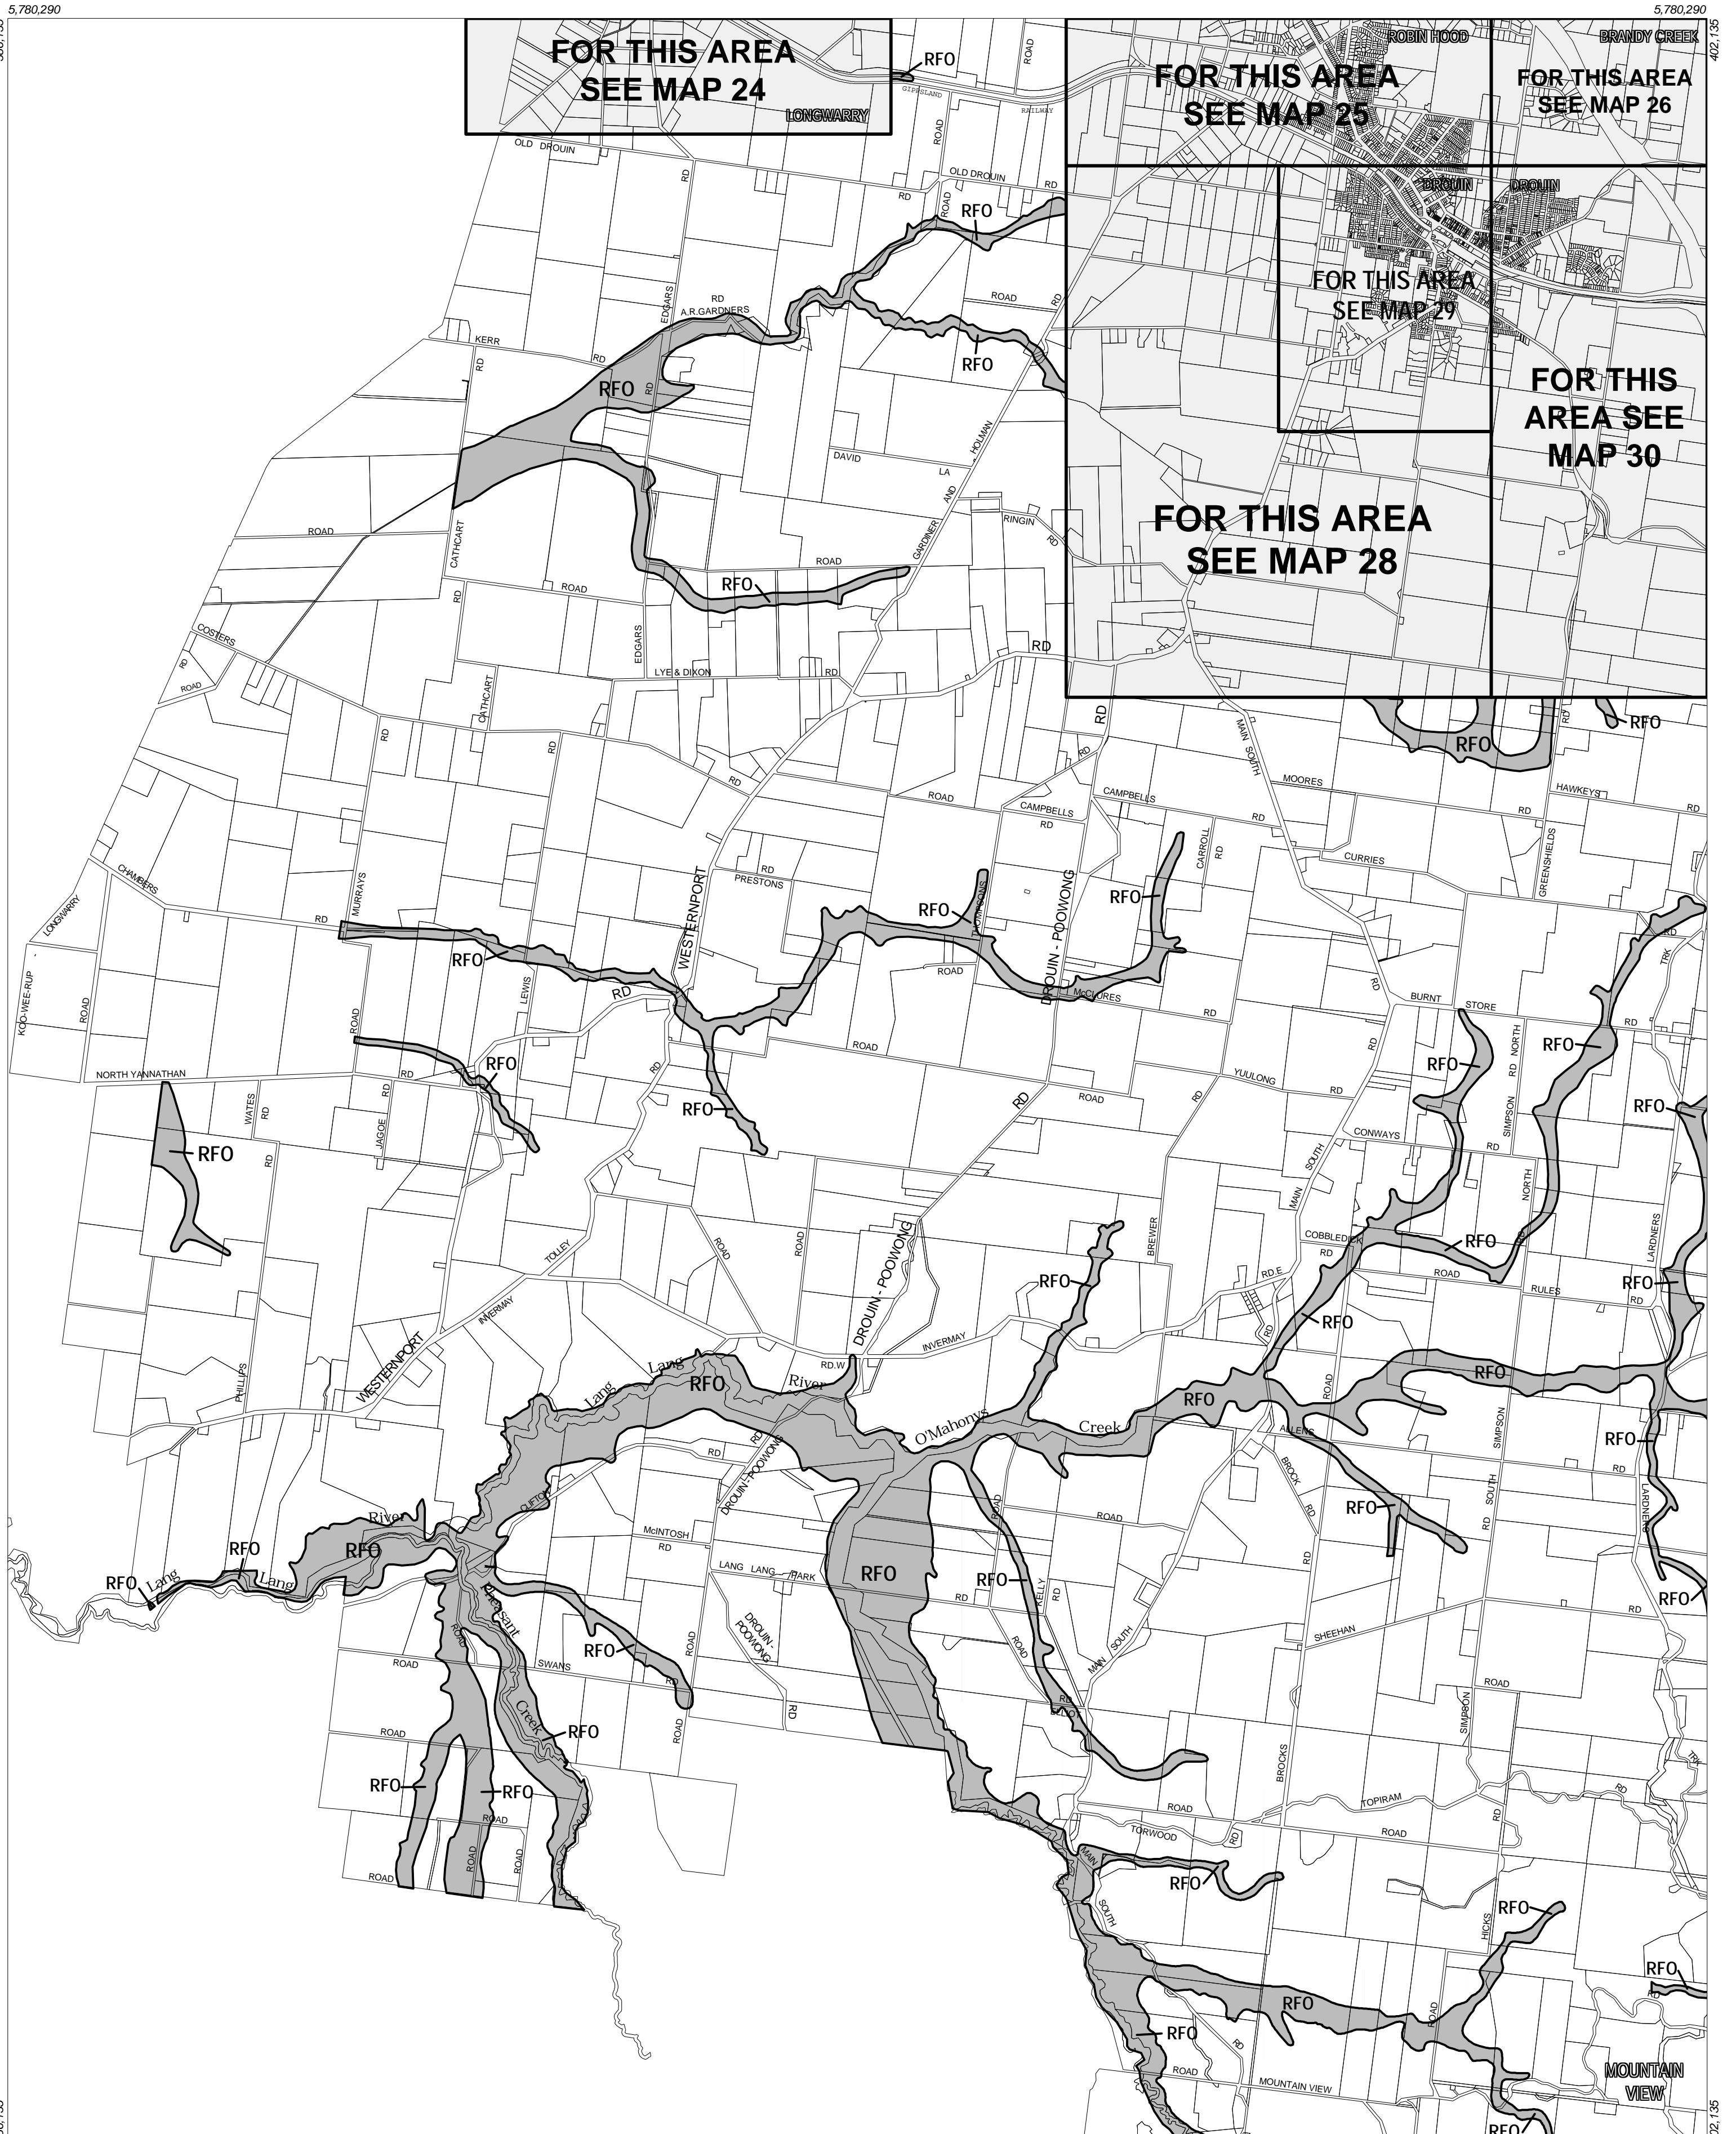

# BAW BAW PLANNING SCHEME - LOCAL PROVISION

5,760,290 This publication is copyright. No part may be reproduced by any process except in accordance with the provisions of the Copyright Act. © State of Victoria. This map should be read in conjunction with additional Planning Overlay Maps (if applicable) as indicated on the INDEX TO MAPS. 5,760,290

**Overlays**  
 RFO Rural Floodway Overlay

Amendment C17  
 Printed: 4/2/2003