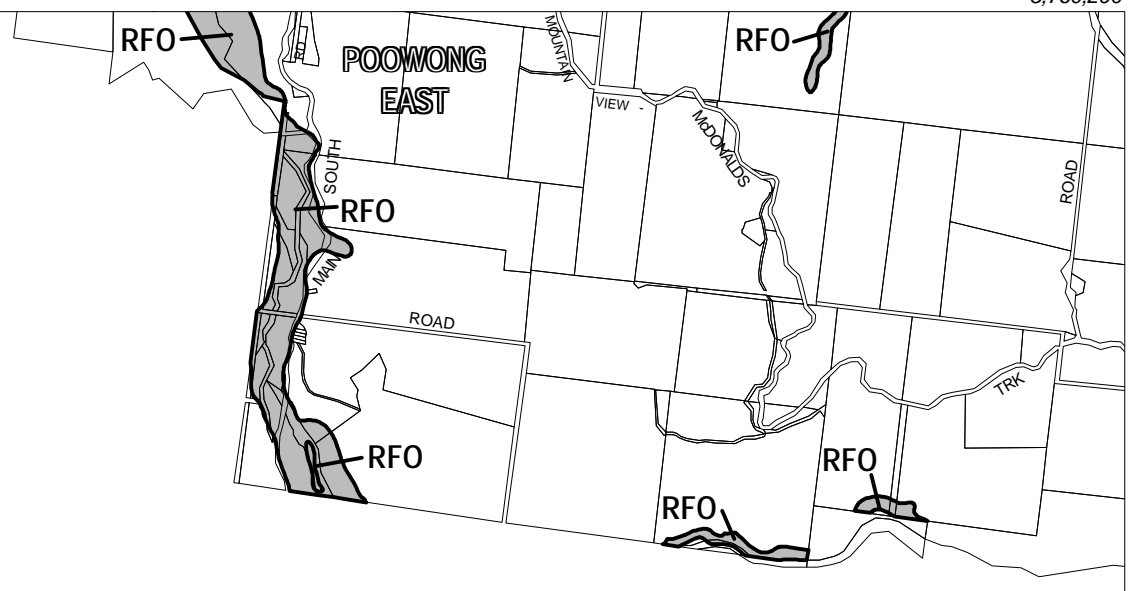

BAW BAW PLANNING SCHEME - LOCAL PROVISION

5,760,290

5,760,290

386,135

402,135

5,740,290

5,740,290

386,135

402,135

Overlays	
RFO	Rural Floodway Overlay

AUSTRALIAN MAP GRID ZONE 55

Amendment C17
Printed: 5/2/2003