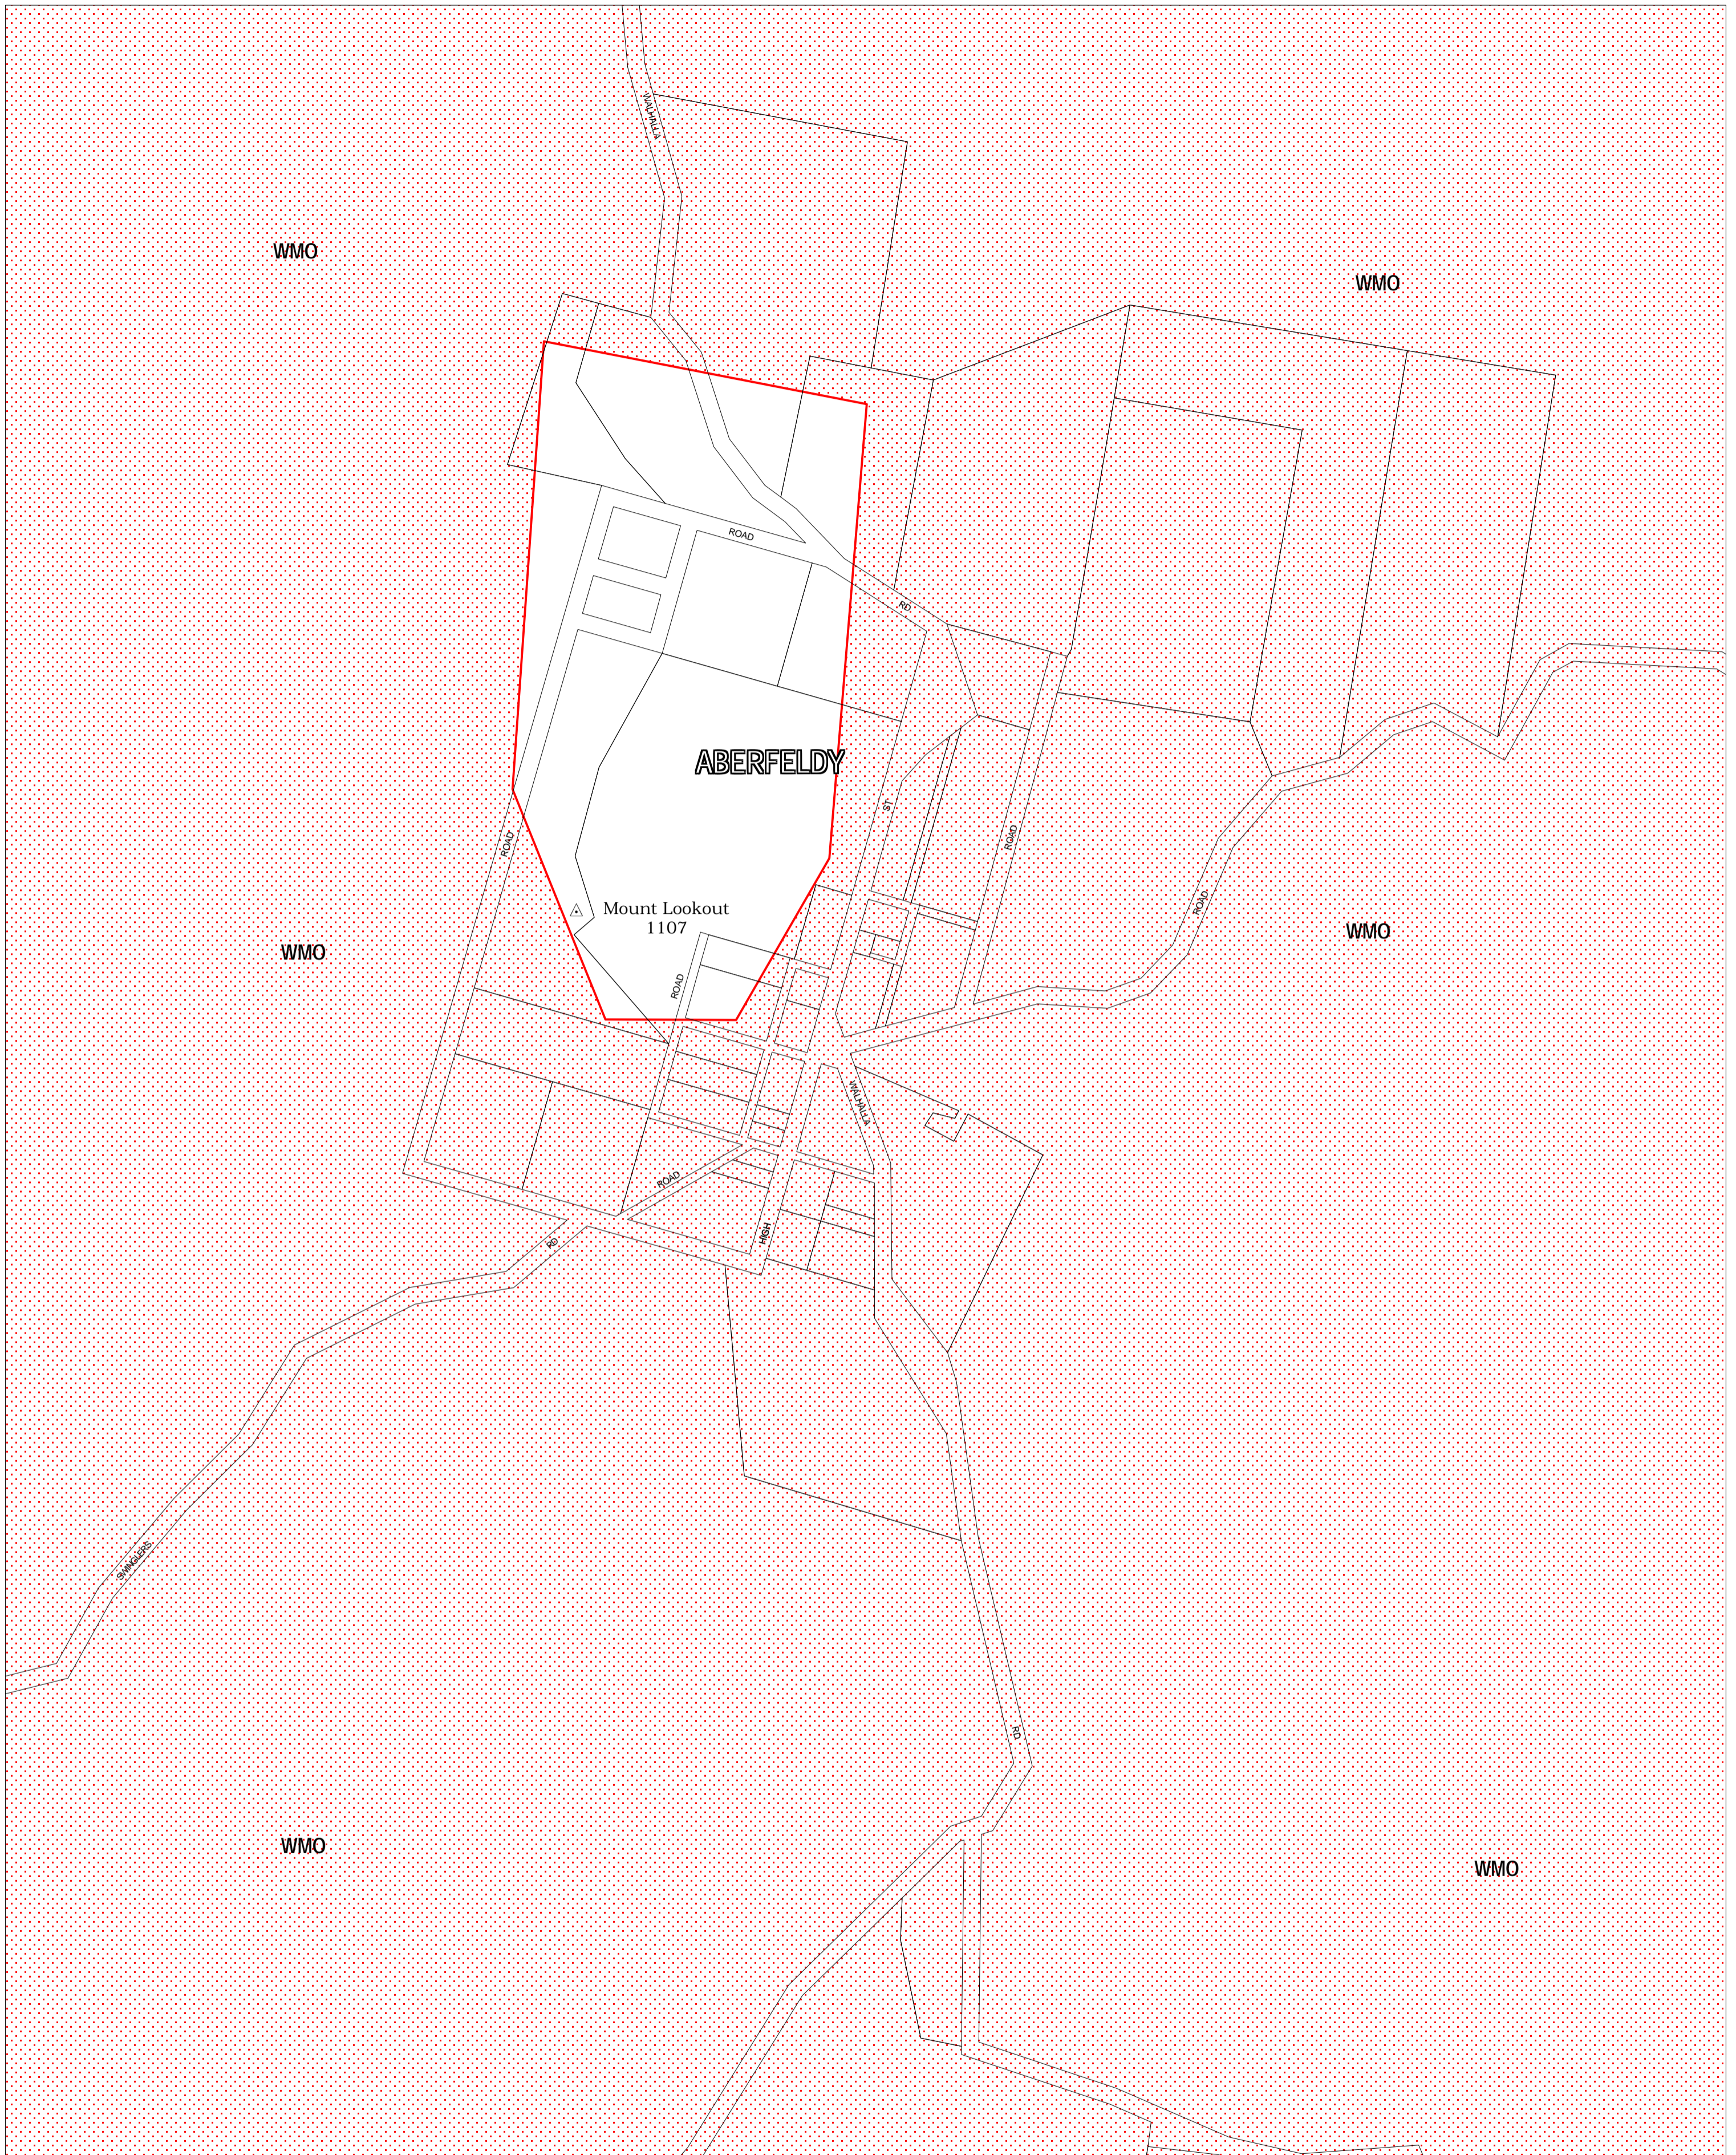

BAW BAW PLANNING SCHEME - LOCAL PROVISION

Overlays

WMO Wildfire Management Overlay

AUSTRALIAN MAP GRID ZONE 55

Printed: 29/1/2007

AMENDMENT C33

INDEX TO ADJOINING METRIC SERIES MAP