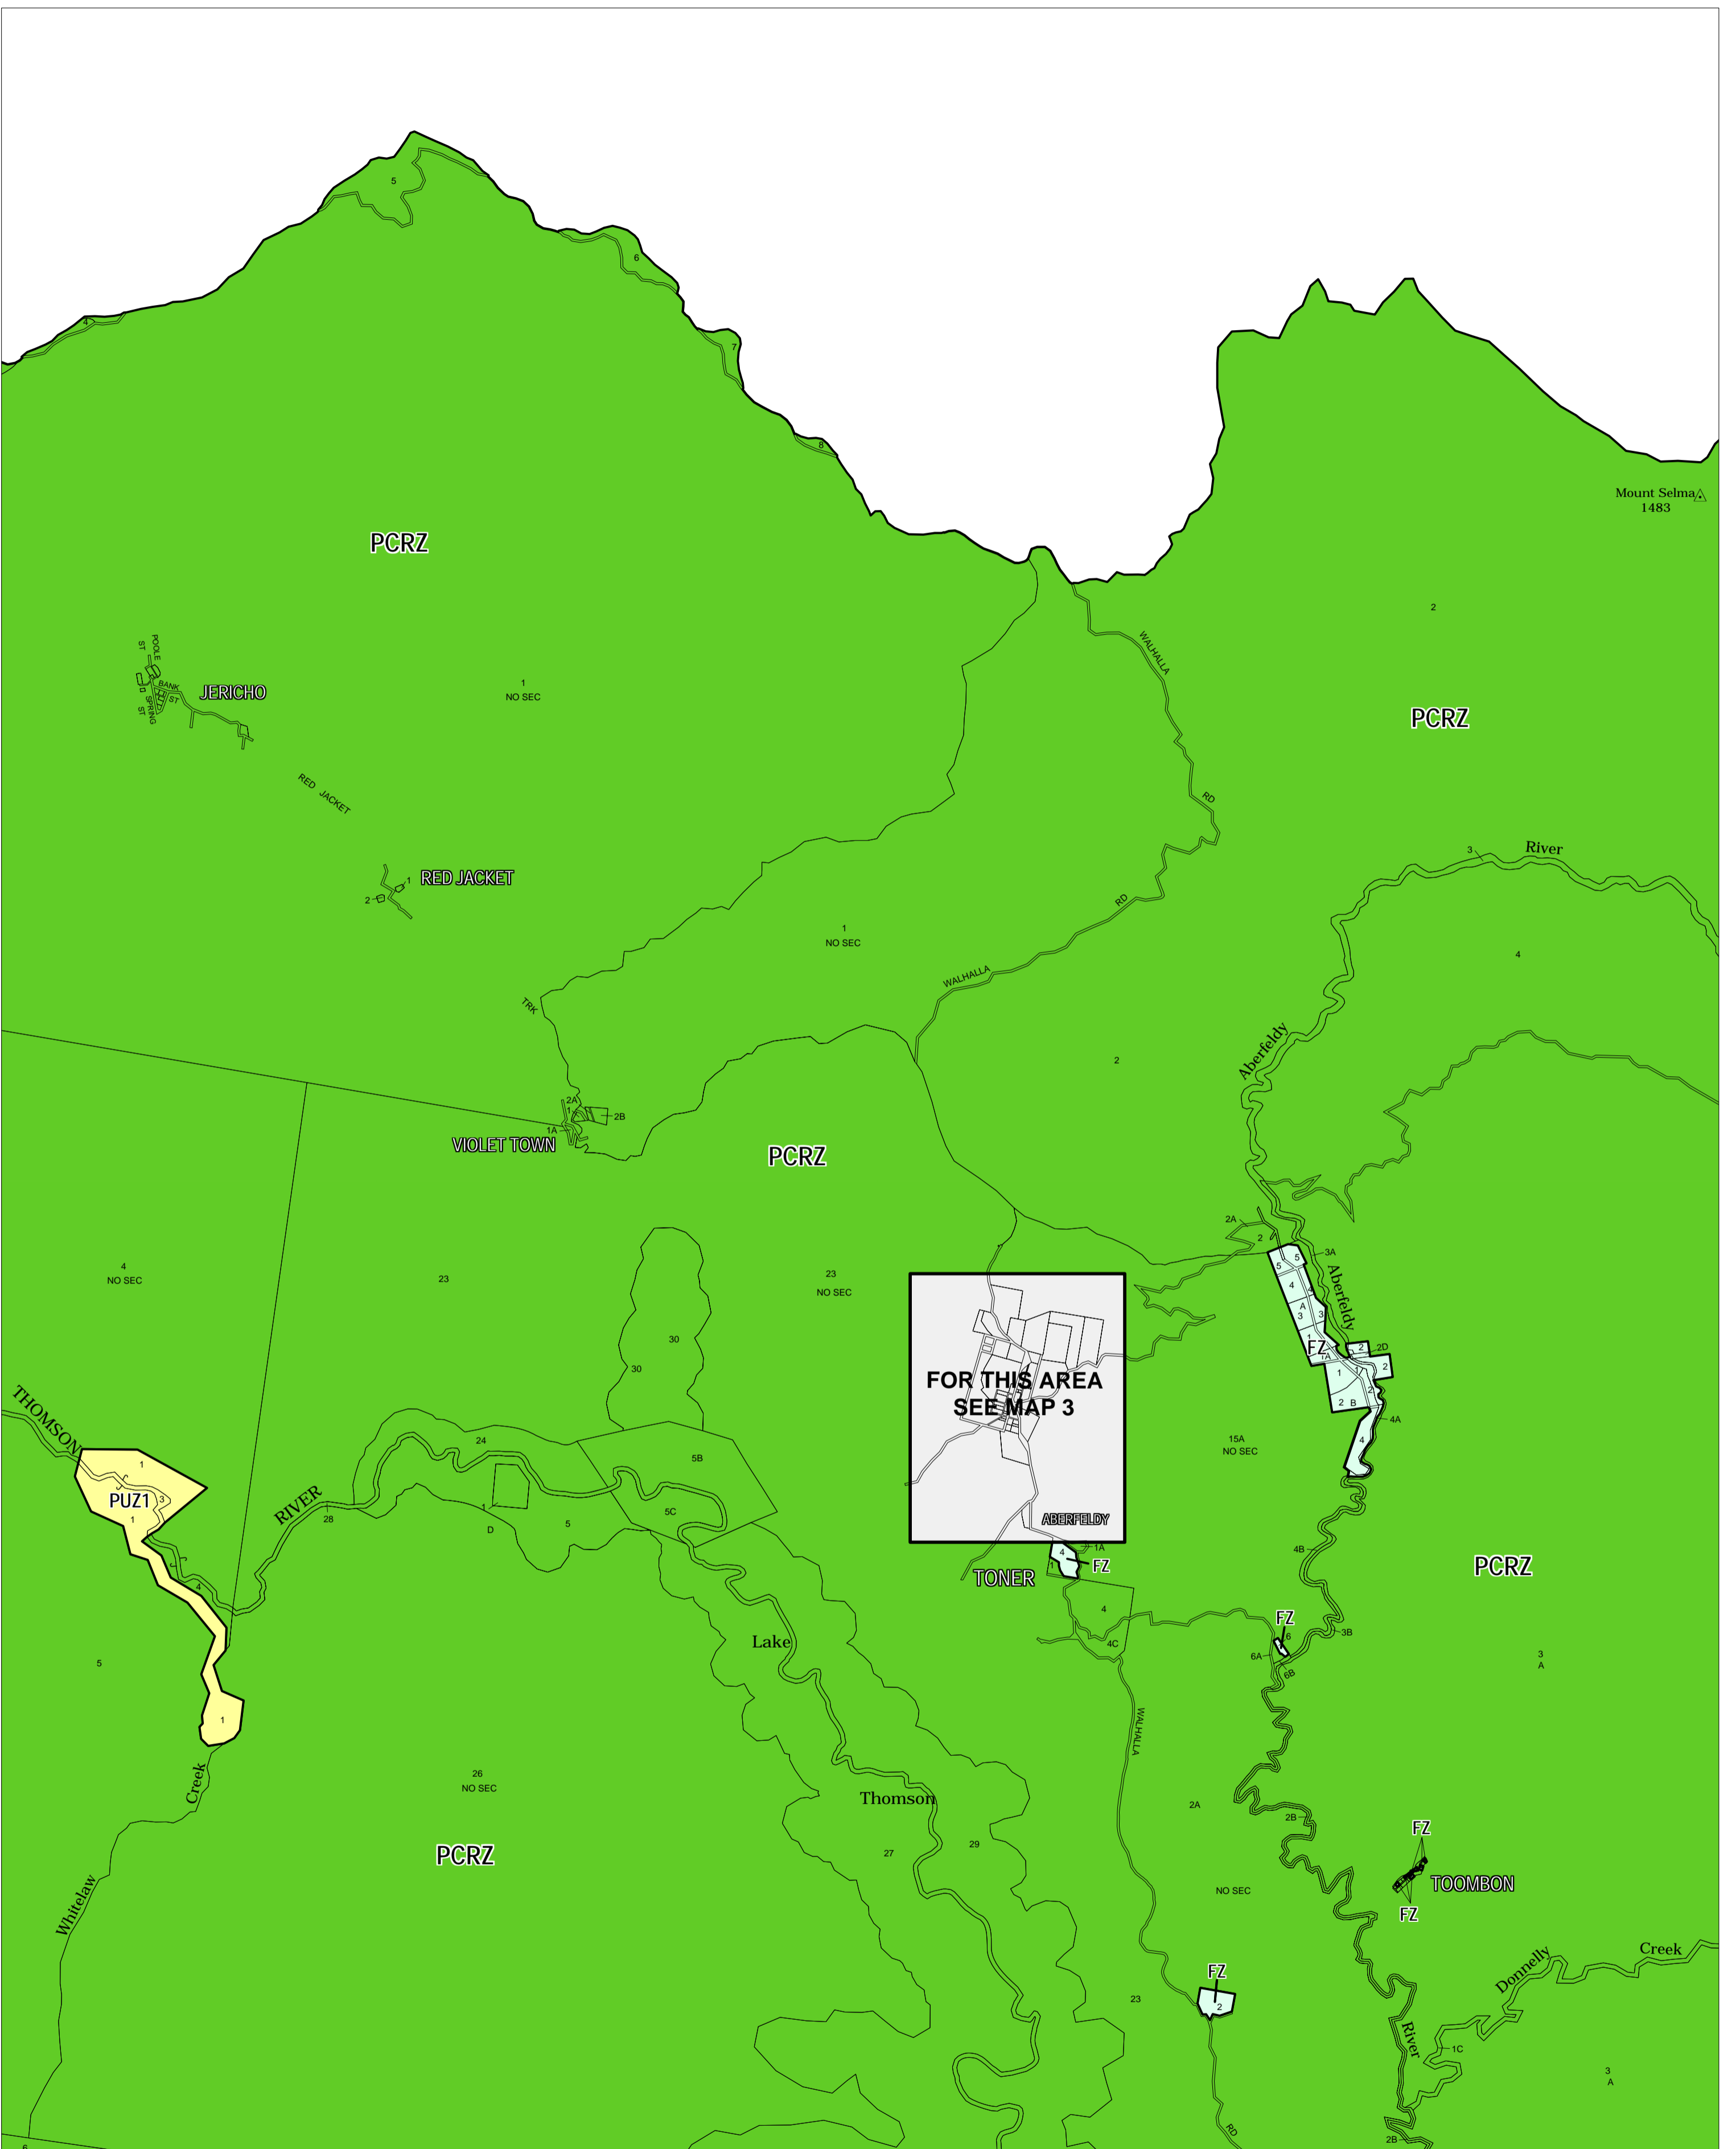

BAW BAW PLANNING SCHEME - LOCAL PROVISION

Public Land	
	Public Conservation And Resource Zone
	Public Use Zone - Service And Utility
Rural	
	Farming Zone

Printed: 29/5/2009

AMENDMENT C64 PART 1