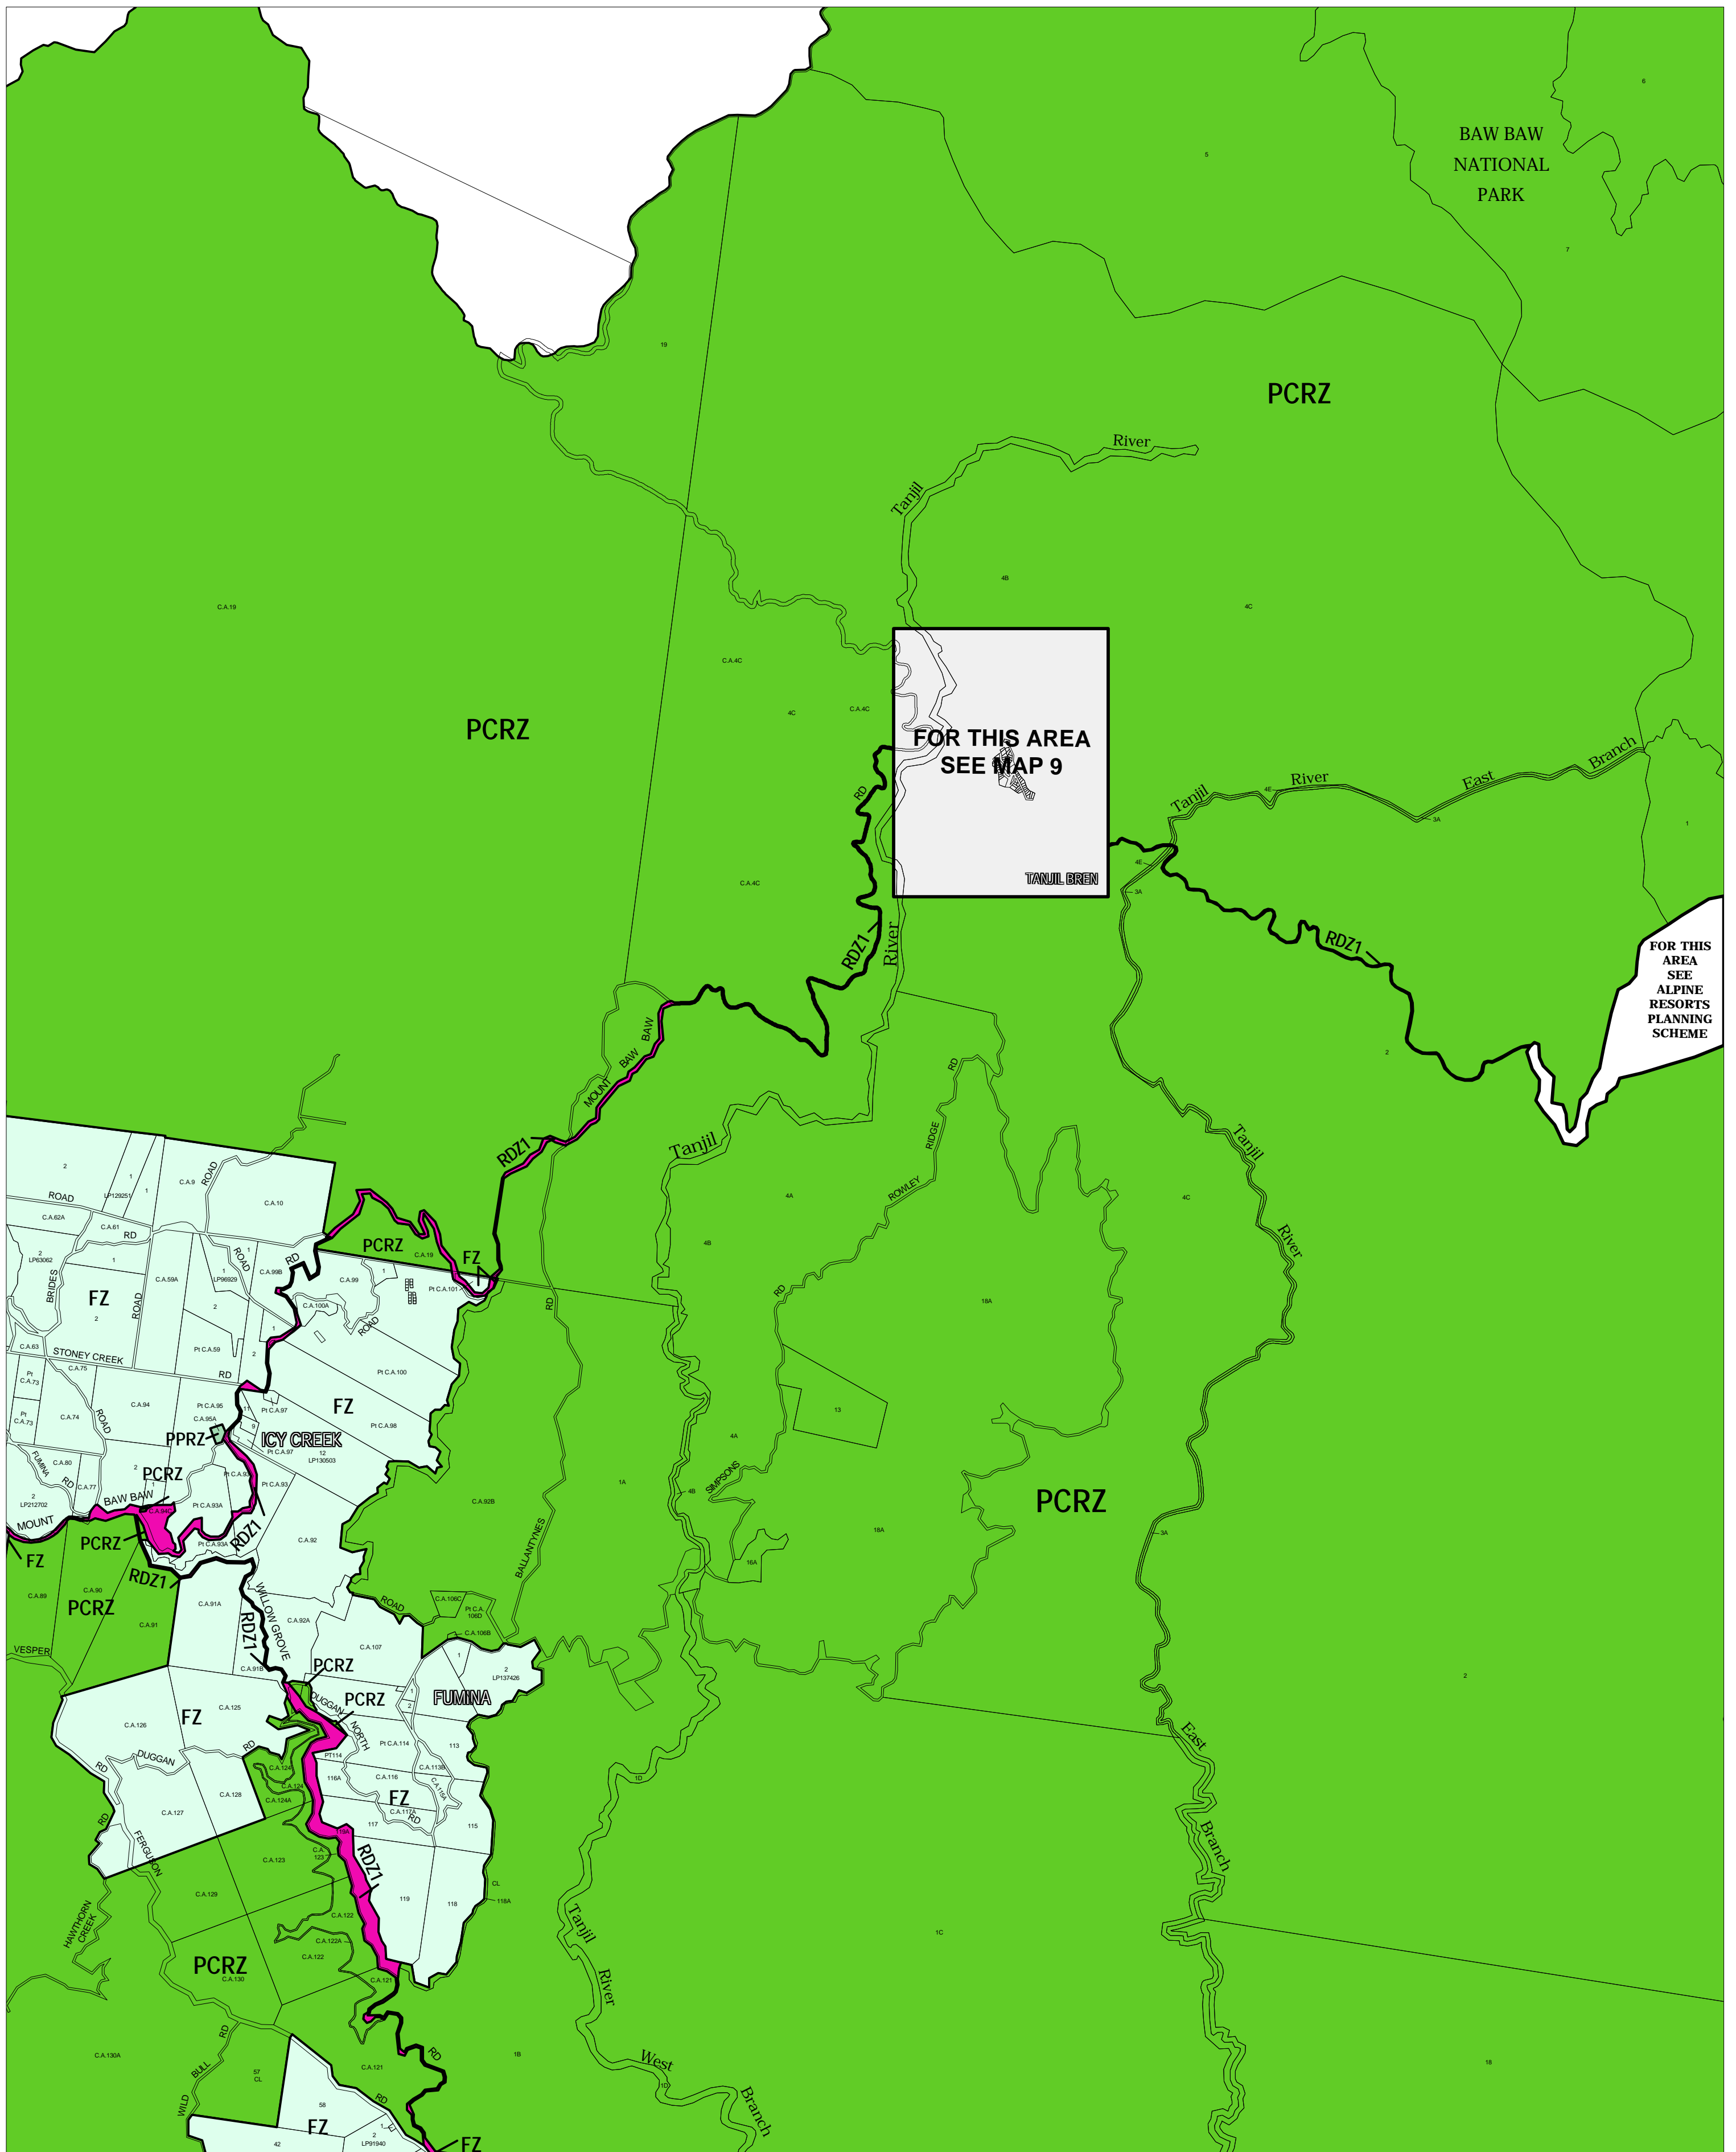

BAW BAW PLANNING SCHEME - LOCAL PROVISION

Public Land	
	Public Conservation And Resource Zone
	Public Park And Recreation Zone
	Road Zone Category 1
Rural	
	Farming Zone

AUSTRALIAN MAP GRID ZONE 55

THIS MAP INCORPORATES APPROVED ZONES AS AT: 15/03/06 AMENDMENT C35

Printed: 9/5/2006