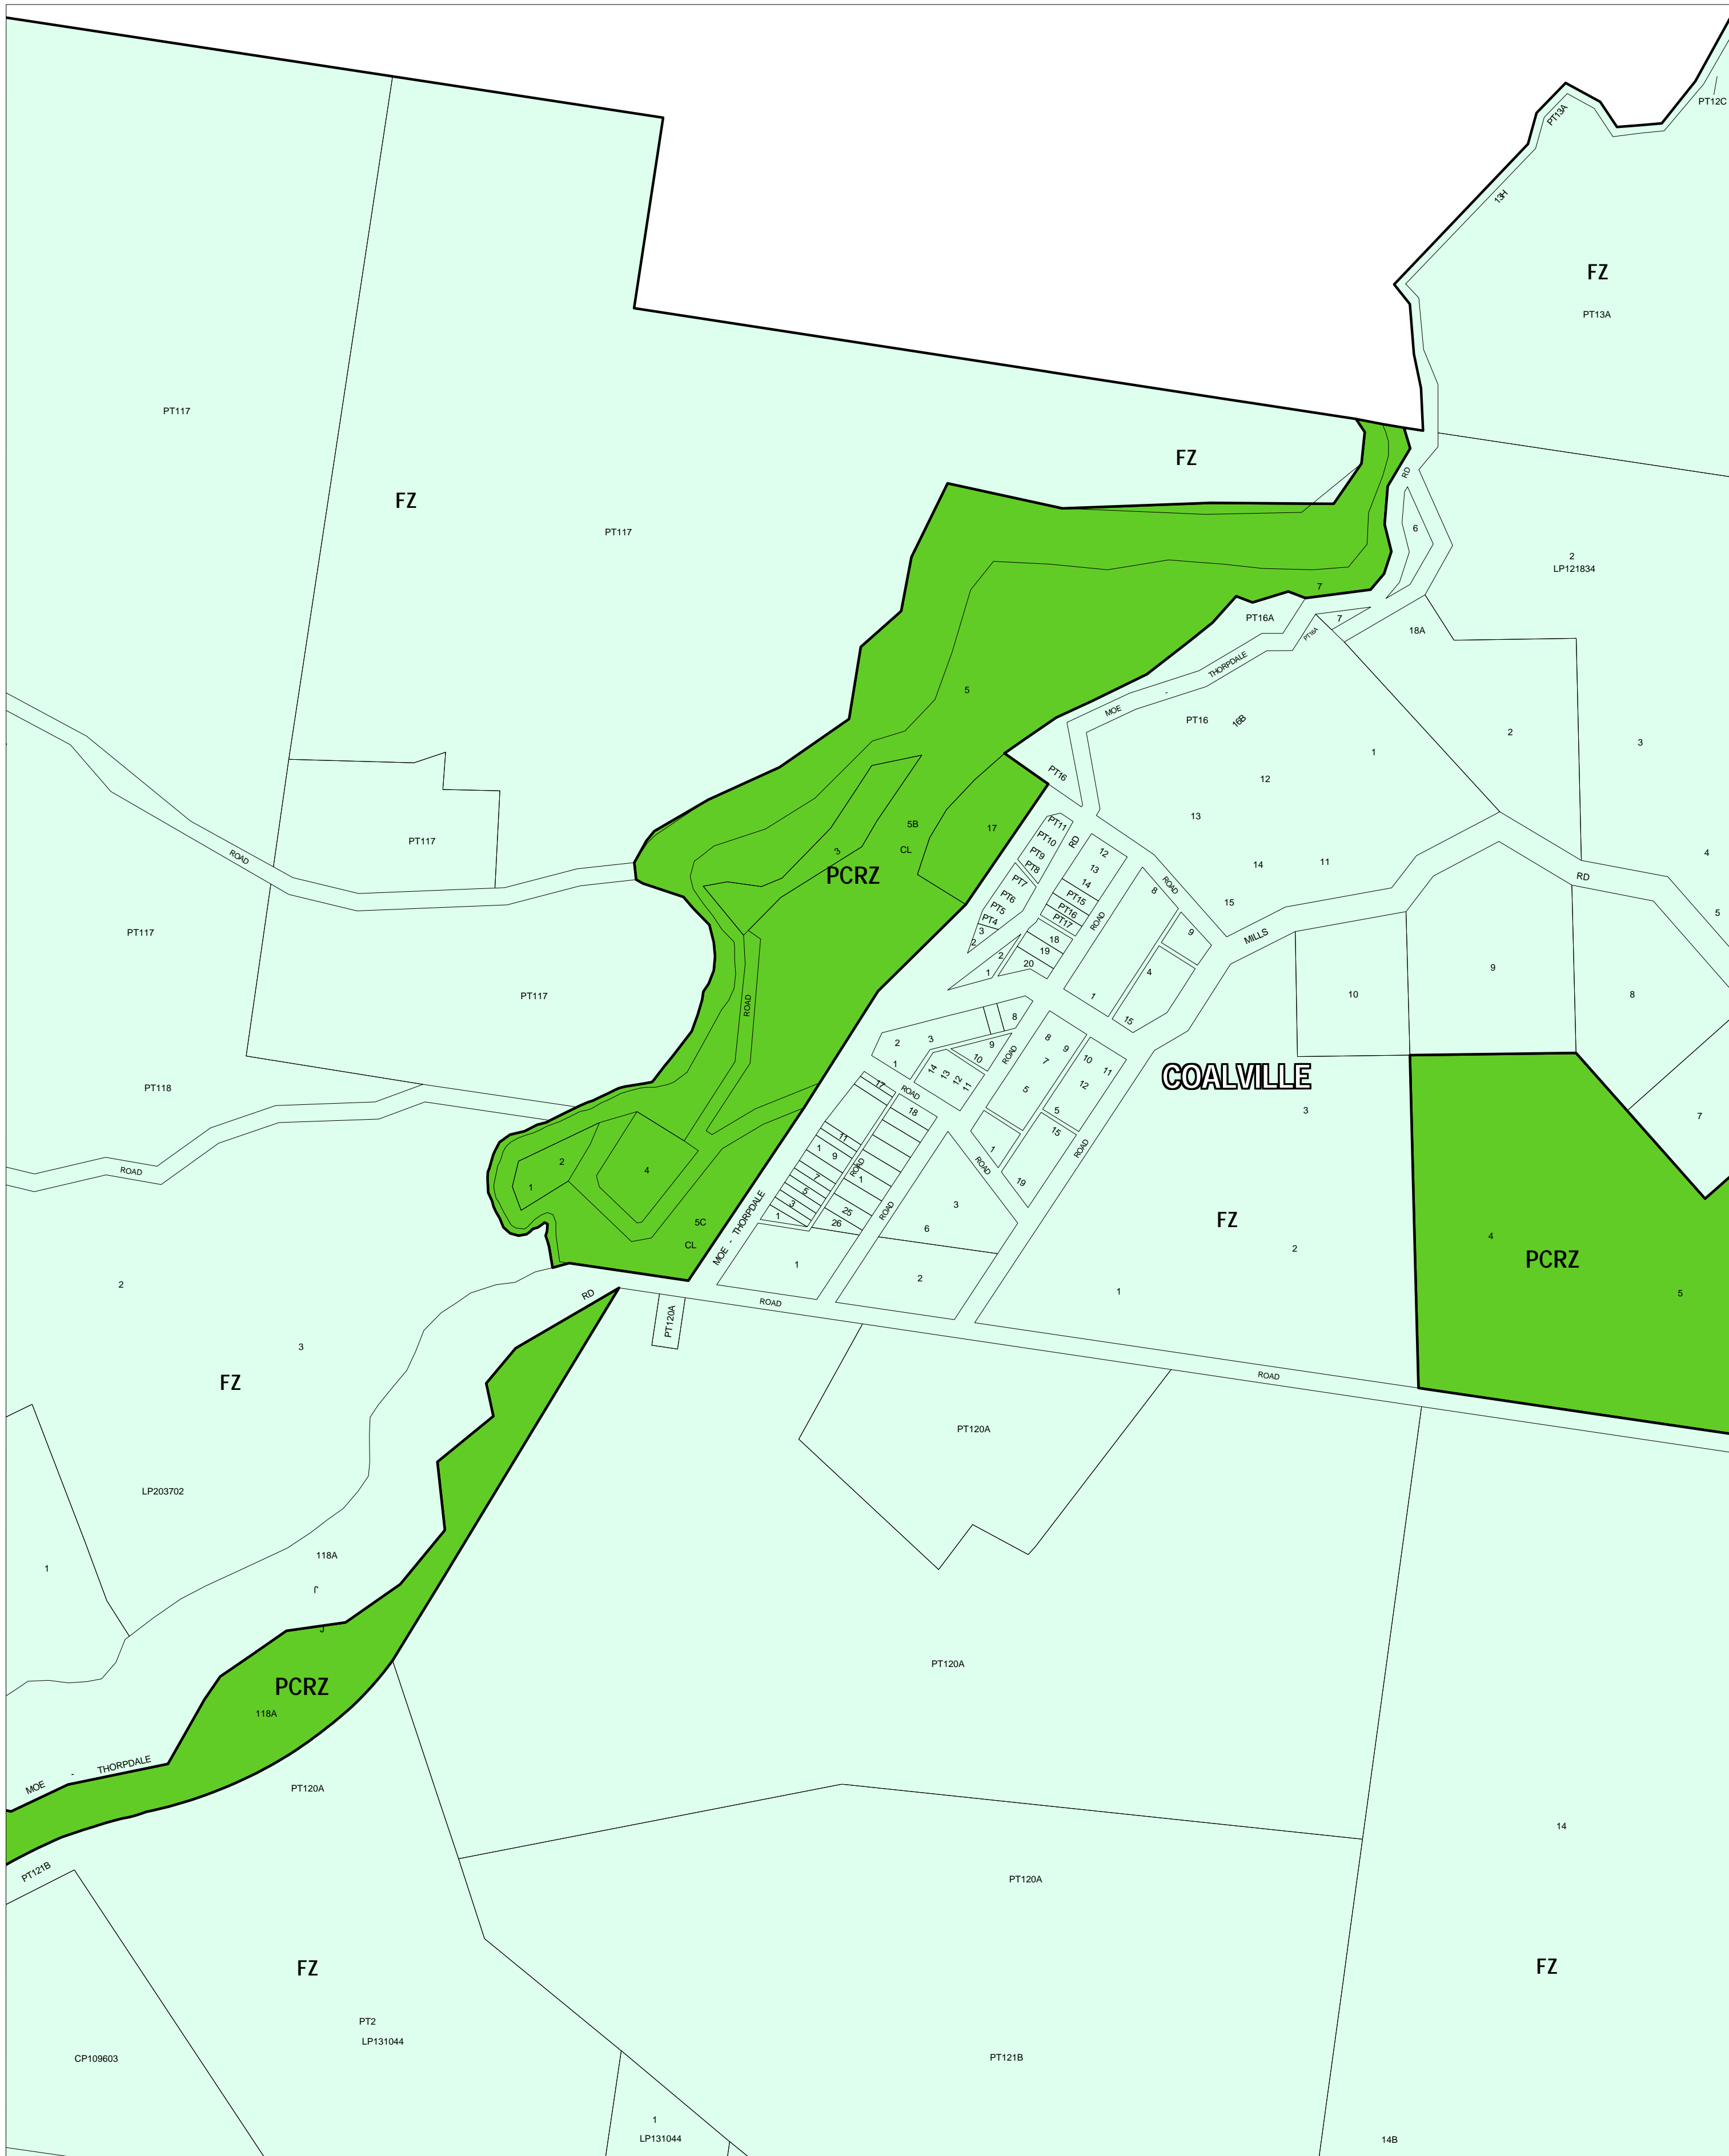

BAW BAW PLANNING SCHEME - LOCAL PROVISION

Public Land
PCRZ Public Conservation And Resource Zone

Rural
FZ Farming Zone

Amendment C35
Printed: 8/3/2006

INDEX TO ADJOINING METRIC SERIES MAP