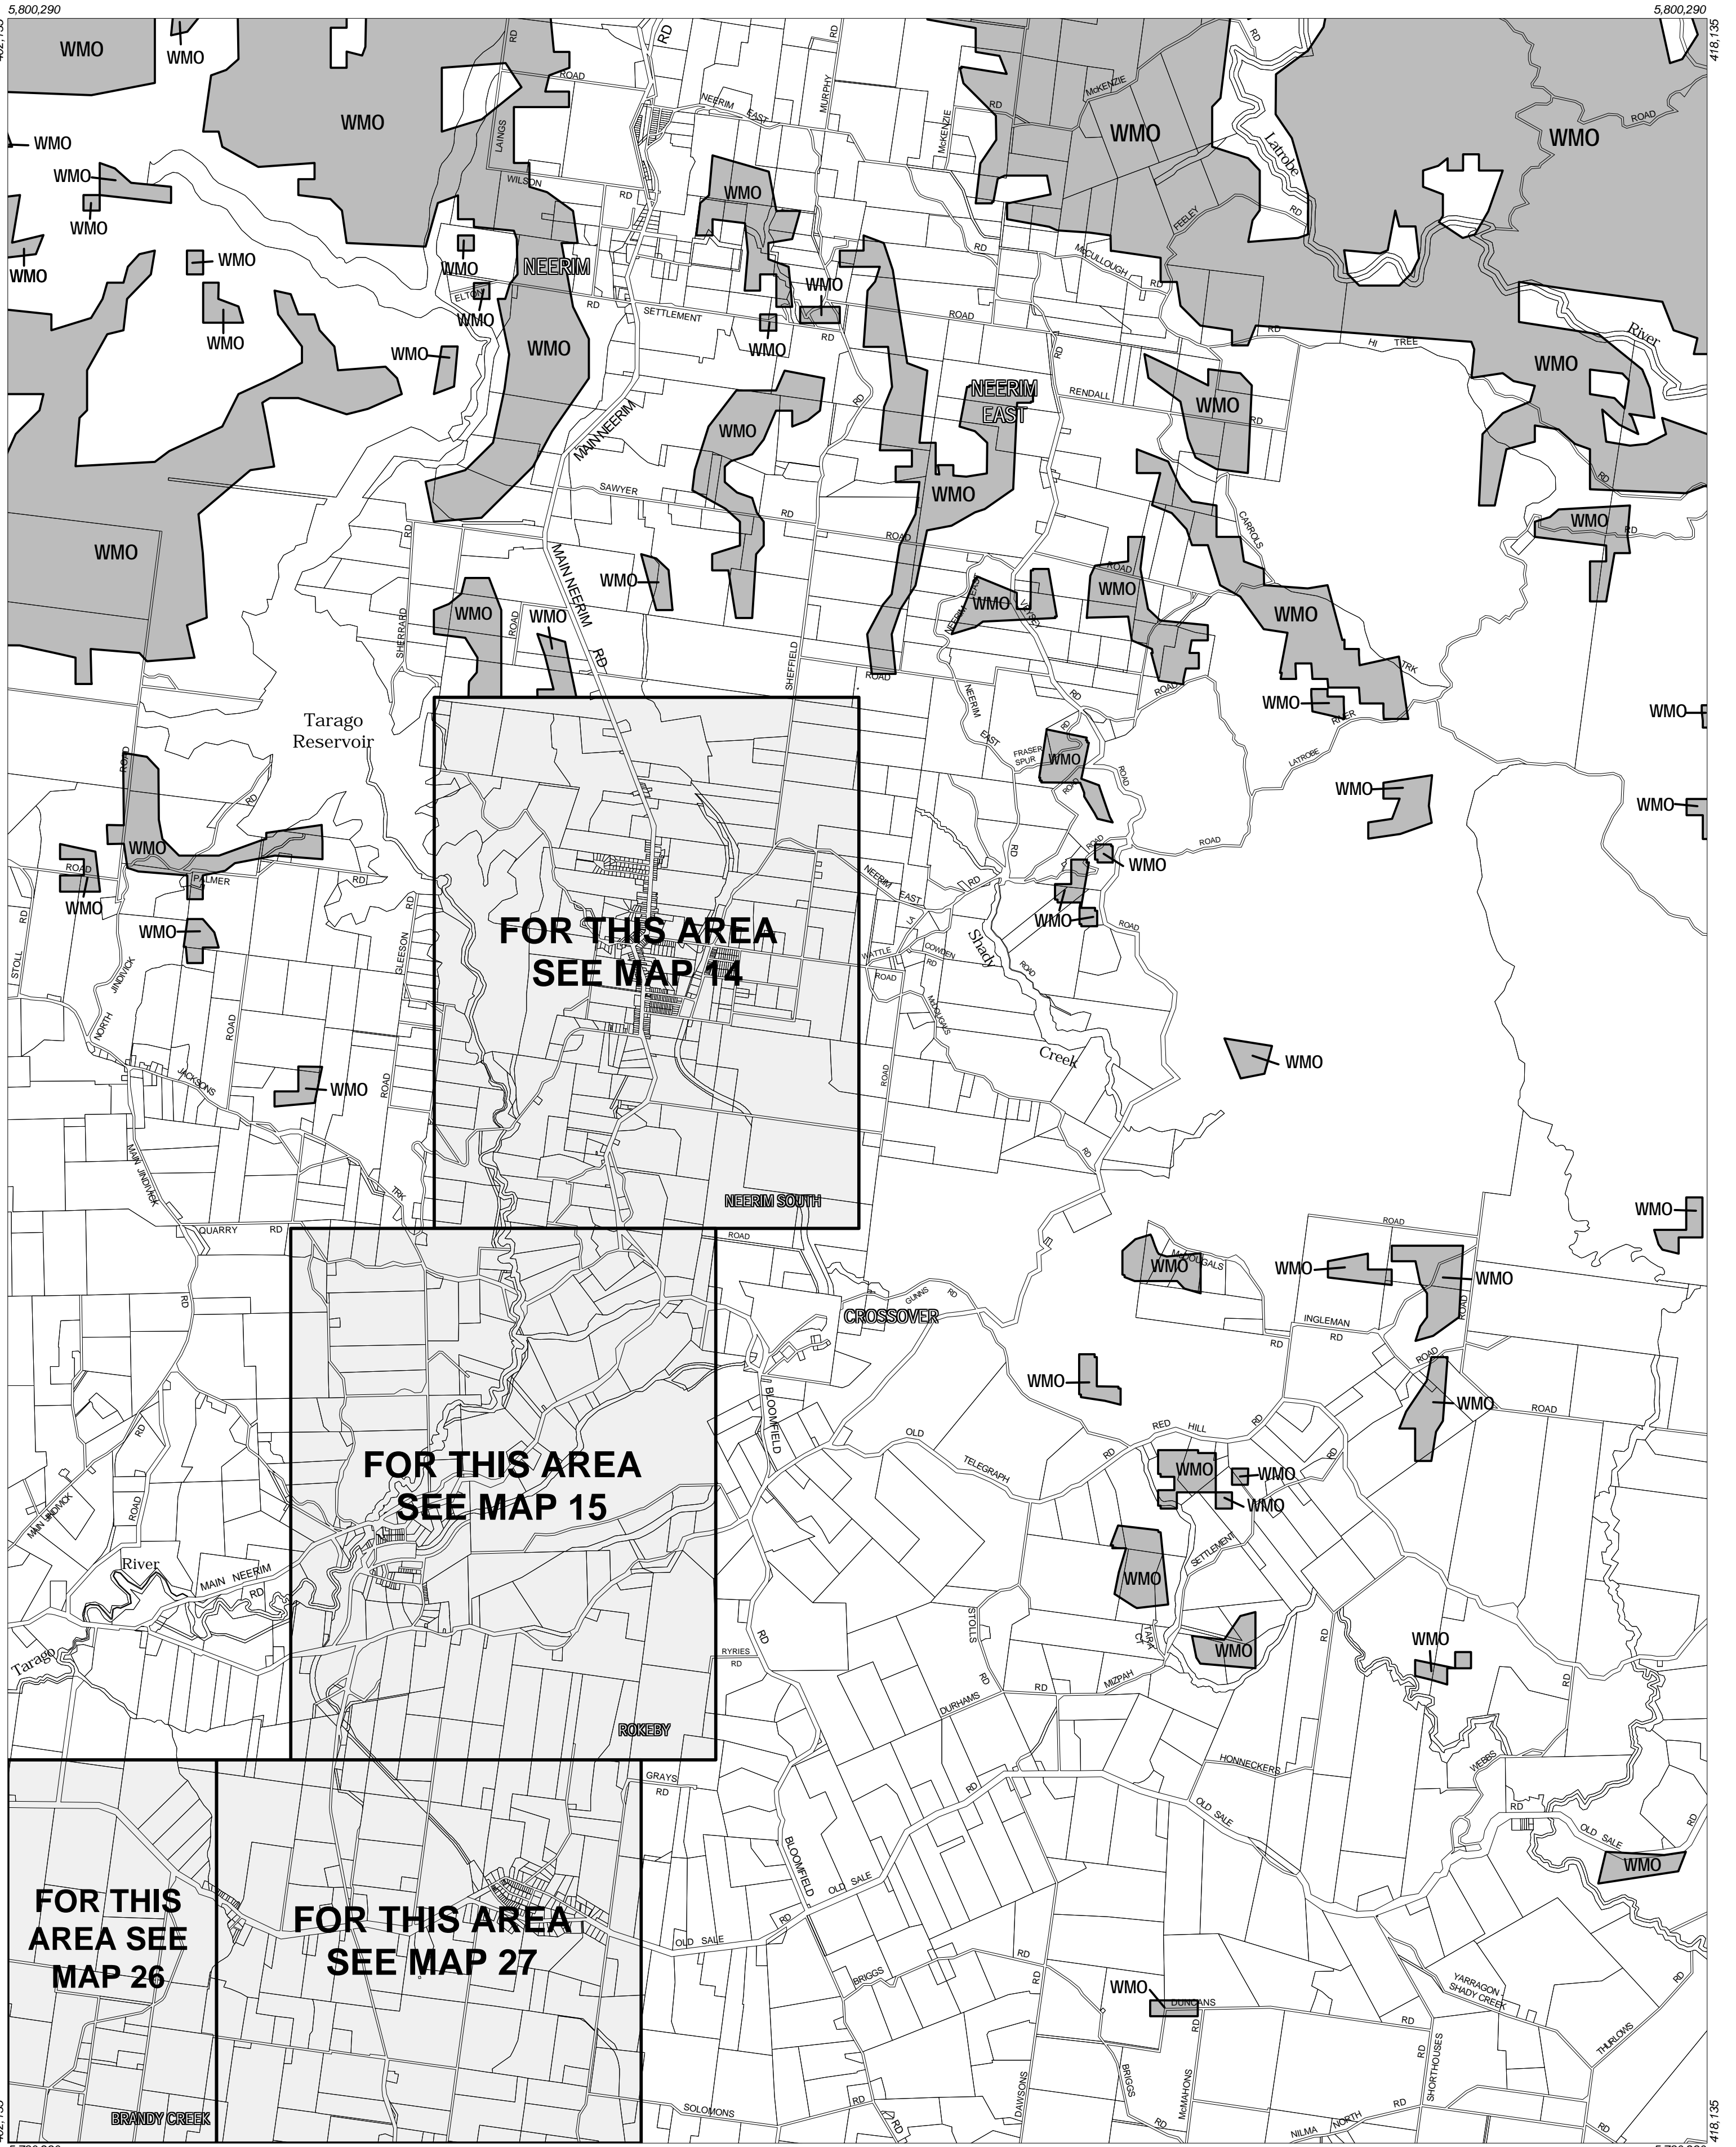

BAW BAW PLANNING SCHEME - LOCAL PROVISION

5,800,290
402,135

5,800,290
418,135

Overlays
WMO Wildfire Management Overlay

Amendment C17
Printed: 4/2/2003

402,135

418,135

5,780,290

5,780,290